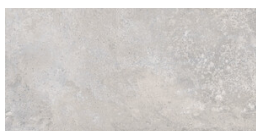

# Series **Padua**

60x60 XS / 24"x24"

60x60 SL / 24"x24"

25x50 XS PB / 10"x20"

**60x60 Xs / 24"x24"**

---

**WHITE MATE 60X60 XS**  
G.69 | MATT | Neutral Body

**IVORY MATE 60X60 XS**  
G.69 | MATT | Neutral Body

**PEARL MATE 60X60 XS**  
G.69 | MATT | Neutral Body

**60x60 Sl / 24"x24"**

---

**WHITE MATE 60X60 SL**  
G.66 | MATT | Neutral Body

**IVORY MATE 60X60 SL**  
G.66 | MATT | Neutral Body

**PEARL MATE 60X60 SL**  
G.66 | MATT | Neutral Body

**25x50 Xs Pb / 10"x20"**

---

**WHITE MATE 25x50 XS PB**  
G.114 | MATT | White body

**PEARL MATE 25x50 XS PB**  
G.114 | MATT | White body

**IVORY MATE 25x50 XS PB**  
G.114 | MATT | White body

**SHARE IVORY MATE 25x50 XS PB**  
G.115 | MATT | White body