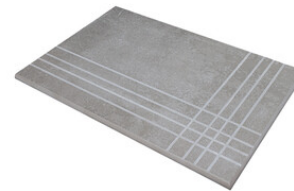

20x120 Rc / 8"x48"

NORDIK WENGUE MATE 20X120 RC
G.100 | MATT | Neutral Body
Rectified.

20x120 Sl Rc / 8"x48"

NORDIK OAK MATE 20x120 SL RC
G.100 | MATT | Neutral Body
Rectified.

**NORDIK WENGUE MATE 20x120 SL
RC**
G.100 | MATT | Neutral Body
Rectified.

**NORDIK WALNUT MATE 20x120 SL
RC**
G.100 | MATT | Neutral Body
Rectified.

NORDIK MAPLE MATE 20x120 SL RC
G.100 | MATT | Neutral Body
Rectified.

Technical Step

Porcelain Tiles

RODAPIÉ 10X60
| 20X120 / 8"x48"
| 30X120 / 12"x48"

PELDAÑO ROMO 20X120
| 20X120 / 8"x48"

PELDAÑO ROMO 30X120
| 30X120 / 12"x48"

PELDAÑO ANGULO ROMO 20X120
| 20X120 / 8"x48"

PELDAÑO ANGULO ROMO 30X120
| 30X120 / 12"x48"

PELDAÑO GRADONE RECTO 20X120
| 20X120 / 8"x48"