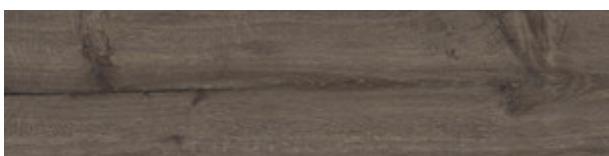

Series Nordik

30x120 RC / 12"x48"

30x120 SL RC / 12"x48"

20x120 RC / 8"x48"

20x120 SL RC / 8"x48"

30x120 Rc / 12"x48"

WENGUE MATE 30x120 RC
G.179 | MATT | Neutral Body
Rectified.

MAPLE MATE 30x120 RC
G.179 | MATT | Neutral Body
Rectified.

WALNUT MATE 30x120 RC
G.179 | MATT | Neutral Body
Rectified.

30x120 SI Rc / 12"x48"

WENGUE MATE 30x120 SL RC
G.179 | MATT | Neutral Body
Rectified.

WALNUT MATE 30x120 SL RC

G.179 | MATT | Neutral Body
Rectified.