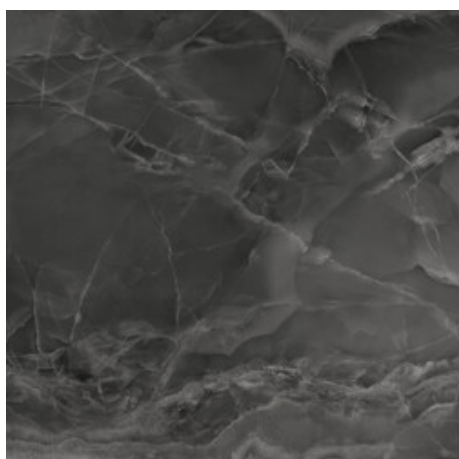

120x120 Rc / 48"x48"

**MYSTICA NAVY PULIDO 120x120 RC**  
G.157 | Premium polished | Neutral Body  
Rectified.

**MYSTICA WHITE PULIDO 120x120 RC**  
G.157 | Premium polished | Neutral Body  
Rectified.

**MYSTICA GREY PULIDO 120x120 RC**  
G.157 | Premium polished | Neutral Body  
Rectified.