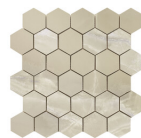

**MYSTICA HEXAGON AMPLE BLACK PULIDO PREMIUM 32,5X22,5**  
SP2046 | Premium polished |

30x30 / 12"x12"

**MYSTICA MOSAICO NAVY PULIDO  
PREMIUM 30x30**  
SP2037 | Premium polished |

**MYSTICA MOSAICO BEIGE PULIDO  
30x30**  
SP2037 | Polished |

**MYSTICA MOSAICO WHITE PULIDO  
30x30**  
SP2037 | Polished |

**MYSTICA MOSAICO GREY PULIDO  
30x30**  
SP2037 | Polished |

**MYSTICA MOSAICO BLACK PULIDO  
30x30**  
SP2037 | Polished |

26x27 / 11"x11"

**MYSTICA HEXAGON WHITE PULIDO  
PREMIUM 26X27**  
SP2054 | Premium polished |

**MYSTICA HEXAGON BEIGE PULIDO  
PREMIUM 26X27**  
SP2054 | Premium polished |

**MYSTICA HEXAGON NAVY PULIDO  
PREMIUM 26X27**  
SP2054 | Premium polished |

**MYSTICA HEXAGON GREY PULIDO  
PREMIUM 26X27**  
SP2054 | Premium polished |

**MYSTICA HEXAGON BLACK PULIDO  
PREMIUM 26X27**  
SP2054 | Premium polished |

---

**Technical Step**

---

Porcelain Tiles

---

**RODAPIÉ 10X120 PULIDO**  
| 120X120 / 48"x48"