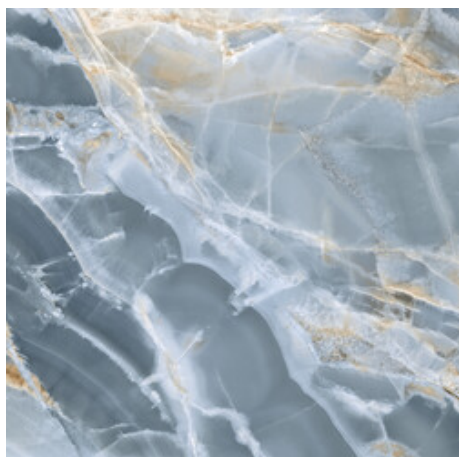

120x120 Rc / 48"x48"

**MYSTICA NAVY PULIDO 120x120 RC**  
G.157 | Premium polished | Neutral Body  
Rectified.

**MYSTICA WHITE PULIDO 120x120 RC**  
G.157 | Premium polished | Neutral Body  
Rectified.

**MYSTICA GREY PULIDO 120x120 RC**  
G.157 | Premium polished | Neutral Body  
Rectified.