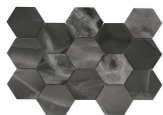

60x120 Rc / 24"x48"

MYSTICA NAVY PULIDO 60x120 RC
G.155 | Premium polished | Neutral Body Rectified.

MYSTICA WHITE PULIDO 60x120 RC
G.155 | Premium polished | Neutral Body Rectified.

MYSTICA BLACK PULIDO GRANILLA 60x120 RC
G.155 | Premium polished | Neutral Body Rectified.

MYSTICA BEIGE PULIDO 60x120 RC
G.155 | Premium polished | Neutral Body Rectified.

32,5x22,5 /

MYSTICA HEXAGON AMPLE WHITE PULIDO PREMIUM 32,5X22,5
SP2046 | Premium polished |

MYSTICA HEXAGON AMPLE BEIGE PULIDO PREMIUM 32,5X22,5
SP2046 | Premium polished |

MYSTICA HEXAGON AMPLE NAVY PULIDO PREMIUM 32,5X22,5
SP2046 | Premium polished |

MYSTICA HEXAGON AMPLE BLACK PULIDO PREMIUM 32,5X22,5
SP2046 | Premium polished |

30x30 / 12"x12"

**MYSTICA MOSAICO NAVY PULIDO
PREMIUM 30x30**
SP2037 | Premium polished |

**MYSTICA MOSAICO BEIGE PULIDO
30x30**
SP2037 | Polished |

**MYSTICA MOSAICO WHITE PULIDO
30x30**
SP2037 | Polished |

**MYSTICA MOSAICO BLACK PULIDO
30x30**
SP2037 | Polished |

26x27 / 11"x11"

**MYSTICA HEXAGON WHITE PULIDO
PREMIUM 26X27**
SP2054 | Premium polished |