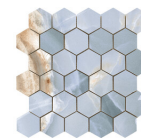

**MYSTICA HEXAGON AMPLE BLACK PULIDO PREMIUM 32,5X22,5**  
SP2046 | Premium polished |

30x30 / 12"x12"

**MYSTICA MOSAICO NAVY PULIDO  
PREMIUM 30x30**  
SP2037 | Premium polished |

**MYSTICA MOSAICO BEIGE PULIDO  
30x30**  
SP2037 | Polished |

**MYSTICA MOSAICO WHITE PULIDO  
30x30**  
SP2037 | Polished |

**MYSTICA MOSAICO GREY PULIDO  
30x30**  
SP2037 | Polished |

**MYSTICA MOSAICO BLACK PULIDO  
30x30**  
SP2037 | Polished |

26x27 / 11"x11"

**MYSTICA HEXAGON WHITE PULIDO  
PREMIUM 26X27**  
SP2054 | Premium polished |

**MYSTICA HEXAGON BEIGE PULIDO  
PREMIUM 26X27**  
SP2054 | Premium polished |

**MYSTICA HEXAGON NAVY PULIDO  
PREMIUM 26X27**  
SP2054 | Premium polished |

**MYSTICA HEXAGON GREY PULIDO  
PREMIUM 26X27**  
SP2054 | Premium polished |

**MYSTICA HEXAGON BLACK PULIDO  
PREMIUM 26X27**  
SP2054 | Premium polished |

---

**Technical Step**

---

Porcelain Tiles

---

**RODAPIÉ 10X120 PULIDO**  
| 120X120 / 48"x48"