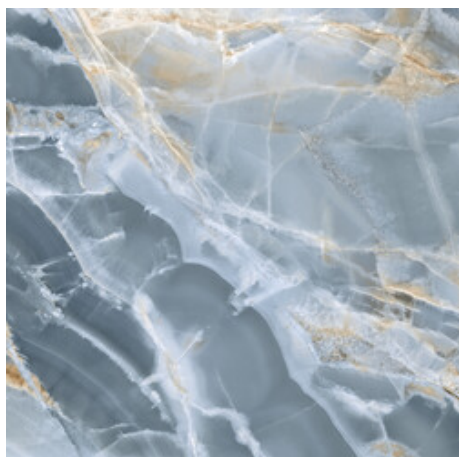

120x120 Rc / 48"x48"

MYSTICA NAVY PULIDO 120x120 RC
G.157 | Premium polished | Neutral Body
Rectified.