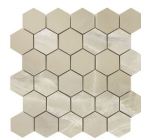

30x30 / 12"x12"

**MYSTICA MOSAICO NAVY PULIDO
PREMIUM 30x30**
SP2037 | Premium polished |

**MYSTICA MOSAICO BEIGE PULIDO
30x30**
SP2037 | Polished |

**MYSTICA MOSAICO WHITE PULIDO
30x30**
SP2037 | Polished |

**MYSTICA MOSAICO GREY PULIDO
30x30**
SP2037 | Polished |

**MYSTICA MOSAICO BLACK PULIDO
30x30**
SP2037 | Polished |

26x27 / 11"x11"

**MYSTICA HEXAGON WHITE PULIDO
PREMIUM 26X27**
SP2054 | Premium polished |

**MYSTICA HEXAGON BEIGE PULIDO
PREMIUM 26X27**
SP2054 | Premium polished |

**MYSTICA HEXAGON NAVY PULIDO
PREMIUM 26X27**
SP2054 | Premium polished |

**MYSTICA HEXAGON GREY PULIDO
PREMIUM 26X27**
SP2054 | Premium polished |

**MYSTICA HEXAGON BLACK PULIDO
PREMIUM 26X27**
SP2054 | Premium polished |

Technical Step

Porcelain Tiles

RODAPIÉ 10X120 PULIDO
| 120X120 / 48"x48"

RODAPIÉ 10X60 PULIDO
| 60X120 / 24"x48"

Gallery