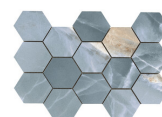

MYSTICA BEIGE PULIDO 60x120 RC
G.155 | Premium polished | Neutral Body Rectified.

32,5x22,5 /

MYSTICA HEXAGON AMPLE WHITE PULIDO PREMIUM 32,5X22,5
SP2046 | Premium polished |

MYSTICA HEXAGON AMPLE BEIGE PULIDO PREMIUM 32,5X22,5
SP2046 | Premium polished |

MYSTICA HEXAGON AMPLE NAVY PULIDO PREMIUM 32,5X22,5
SP2046 | Premium polished |

MYSTICA HEXAGON AMPLE BLACK PULIDO PREMIUM 32,5X22,5
SP2046 | Premium polished |

30x30 / 12"x12"

**MYSTICA MOSAICO NAVY PULIDO
PREMIUM 30x30**
SP2037 | Premium polished |

**MYSTICA MOSAICO BEIGE PULIDO
30x30**
SP2037 | Polished |

**MYSTICA MOSAICO WHITE PULIDO
30x30**
SP2037 | Polished |

**MYSTICA MOSAICO BLACK PULIDO
30x30**
SP2037 | Polished |

26x27 / 11"x11"

**MYSTICA HEXAGON WHITE PULIDO
PREMIUM 26X27**
SP2054 | Premium polished |