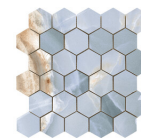

30x30 / 12"x12"

**MYSTICA MOSAICO NAVY PULIDO
PREMIUM 30x30**
SP2037 | Premium polished |

**MYSTICA MOSAICO BEIGE PULIDO
30x30**
SP2037 | Polished |

**MYSTICA MOSAICO WHITE PULIDO
30x30**
SP2037 | Polished |

**MYSTICA MOSAICO GREY PULIDO
30x30**
SP2037 | Polished |

**MYSTICA MOSAICO BLACK PULIDO
30x30**
SP2037 | Polished |

26x27 / 11"x11"

**MYSTICA HEXAGON WHITE PULIDO
PREMIUM 26X27**
SP2054 | Premium polished |

**MYSTICA HEXAGON BEIGE PULIDO
PREMIUM 26X27**
SP2054 | Premium polished |

**MYSTICA HEXAGON NAVY PULIDO
PREMIUM 26X27**
SP2054 | Premium polished |

**MYSTICA HEXAGON GREY PULIDO
PREMIUM 26X27**
SP2054 | Premium polished |

**MYSTICA HEXAGON BLACK PULIDO
PREMIUM 26X27**
SP2054 | Premium polished |

Technical Step

Porcelain Tiles

RODAPIÉ 10X120 PULIDO
| 120X120 / 48"x48"

RODAPIÉ 10X60 PULIDO
| 60X120 / 24"x48"

Gallery