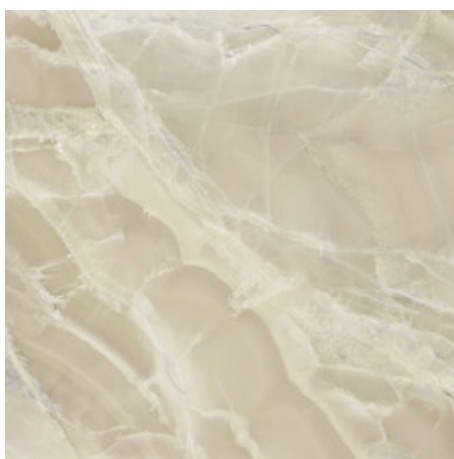

MYSTICA BEIGE PULIDO 120x120 RC
G.157 | Premium polished | Neutral Body
Rectified.