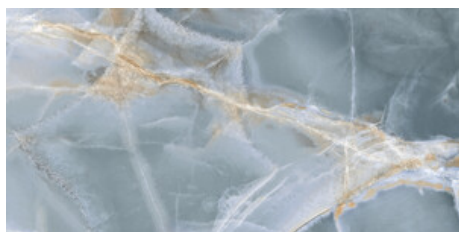

60x120 Rc / 24"x48"

MYSTICA NAVY PULIDO 60x120 RC
G.155 | Premium polished | Neutral Body Rectified.

MYSTICA WHITE PULIDO 60x120 RC
G.155 | Premium polished | Neutral Body Rectified.

MYSTICA BLACK PULIDO GRANILLA 60x120 RC
G.155 | Premium polished | Neutral Body Rectified.