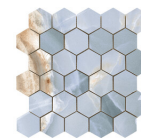

**MYSTICA HEXAGON AMPLE BLACK PULIDO PREMIUM 32,5X22,5**  
SP2046 | Premium polished |

30x30 / 12"x12"

**MYSTICA MOSAICO NAVY PULIDO  
PREMIUM 30x30**  
SP2037 | Premium polished |

**MYSTICA MOSAICO BEIGE PULIDO  
30x30**  
SP2041 | Polished |

**MYSTICA MOSAICO WHITE PULIDO  
30x30**  
SP2041 | Polished |

**MYSTICA MOSAICO GREY PULIDO  
30x30**  
SP2041 | Polished |

**MYSTICA MOSAICO BLACK PULIDO  
30x30**  
SP2041 | Polished |

26x27 / 11"x11"

**MYSTICA HEXAGON WHITE PULIDO  
PREMIUM 26X27**  
SP2054 | Premium polished |

**MYSTICA HEXAGON BEIGE PULIDO  
PREMIUM 26X27**  
SP2054 | Premium polished |

**MYSTICA HEXAGON NAVY PULIDO  
PREMIUM 26X27**  
SP2054 | Premium polished |

**MYSTICA HEXAGON GREY PULIDO  
PREMIUM 26X27**  
SP2054 | Premium polished |

**MYSTICA HEXAGON BLACK PULIDO  
PREMIUM 26X27**  
SP2054 | Premium polished |

---

**Technical Step**

---

Porcelain Tiles

---

**RODAPIÉ 10X120 PULIDO**  
| 120X120 / 48"x48"