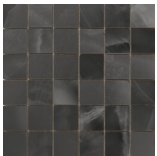

MYSTICA BEIGE PULIDO 60x120 RC
G.155 | Premium polished | Neutral Body Rectified.

32,5x22,5 /

MYSTICA HEXAGON AMPLE WHITE PULIDO PREMIUM 32,5X22,5
SP2046 | Premium polished |

MYSTICA HEXAGON AMPLE BEIGE PULIDO PREMIUM 32,5X22,5
SP2046 | Premium polished |

MYSTICA HEXAGON AMPLE NAVY PULIDO PREMIUM 32,5X22,5
SP2046 | Premium polished |

MYSTICA HEXAGON AMPLE BLACK PULIDO PREMIUM 32,5X22,5
SP2046 | Premium polished |

30x30 / 12"x12"

**MYSTICA MOSAICO NAVY PULIDO
PREMIUM 30x30**
SP2037 | Premium polished |

**MYSTICA MOSAICO BEIGE PULIDO
30x30**
SP2037 | Polished |

**MYSTICA MOSAICO WHITE PULIDO
30x30**
SP2037 | Polished |

**MYSTICA MOSAICO BLACK PULIDO
30x30**
SP2037 | Polished |

26x27 / 11"x11"

**MYSTICA HEXAGON WHITE PULIDO
PREMIUM 26X27**
SP2054 | Premium polished |

**MYSTICA HEXAGON BEIGE PULIDO
PREMIUM 26X27**
SP2054 | Premium polished |

**MYSTICA HEXAGON NAVY PULIDO
PREMIUM 26X27**
SP2054 | Premium polished |

**MYSTICA HEXAGON BLACK PULIDO
PREMIUM 26X27**
SP2054 | Premium polished |