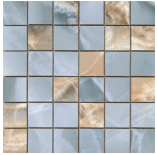

**MYSTICA HEXAGON AMPLE BEIGE PULIDO PREMIUM 32,5X22,5**  
SP2046 | Premium polished |

**MYSTICA HEXAGON AMPLE NAVY PULIDO PREMIUM 32,5X22,5**  
SP2046 | Premium polished |

**MYSTICA HEXAGON AMPLE M GREY PULIDO PREMIUM 32,5X22,5**  
SP2046 | Premium polished |

**MYSTICA HEXAGON AMPLE BLACK PULIDO PREMIUM 32,5X22,5**  
SP2046 | Premium polished |

30x30 / 12"x12"

**MYSTICA MOSAICO NAVY PULIDO  
PREMIUM 30x30**  
SP2037 | Premium polished |

**MYSTICA MOSAICO BEIGE PULIDO  
30x30**  
SP2037 | Polished |

**MYSTICA MOSAICO WHITE PULIDO  
30x30**  
SP2037 | Polished |

**MYSTICA MOSAICO GREY PULIDO  
30x30**  
SP2037 | Polished |

**MYSTICA MOSAICO BLACK PULIDO  
30x30**  
SP2037 | Polished |

26x27 / 11"x11"