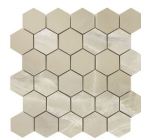

**MYSTICA HEXAGON AMPLE BLACK PULIDO PREMIUM 32,5X22,5**  
SP2046 | Premium polished |

30x30 / 12"x12"

**MYSTICA MOSAICO NAVY PULIDO  
PREMIUM 30x30**  
SP2037 | Premium polished |

**MYSTICA MOSAICO BEIGE PULIDO  
30x30**  
SP2041 | Polished |

**MYSTICA MOSAICO WHITE PULIDO  
30x30**  
SP2041 | Polished |

**MYSTICA MOSAICO GREY PULIDO  
30x30**  
SP2041 | Polished |

**MYSTICA MOSAICO BLACK PULIDO  
30x30**  
SP2041 | Polished |

26x27 / 11"x11"

**MYSTICA HEXAGON WHITE PULIDO  
PREMIUM 26X27**  
SP2054 | Premium polished |

**MYSTICA HEXAGON BEIGE PULIDO  
PREMIUM 26X27**  
SP2054 | Premium polished |

**MYSTICA HEXAGON NAVY PULIDO  
PREMIUM 26X27**  
SP2054 | Premium polished |

**MYSTICA HEXAGON GREY PULIDO  
PREMIUM 26X27**  
SP2054 | Premium polished |

**MYSTICA HEXAGON BLACK PULIDO  
PREMIUM 26X27**  
SP2054 | Premium polished |

---

**Technical Step**

---

Porcelain Tiles

---

**RODAPIÉ 10X120 PULIDO**  
| 120X120 / 48"x48"