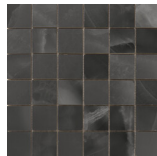

**MYSTICA HEXAGON AMPLE BEIGE PULIDO PREMIUM 32,5X22,5**  
SP2046 | Premium polished |

**MYSTICA HEXAGON AMPLE NAVY PULIDO PREMIUM 32,5X22,5**  
SP2046 | Premium polished |

**MYSTICA HEXAGON AMPLE M GREY PULIDO PREMIUM 32,5X22,5**  
SP2046 | Premium polished |

**MYSTICA HEXAGON AMPLE BLACK PULIDO PREMIUM 32,5X22,5**  
SP2046 | Premium polished |

30x30 / 12"x12"

**MYSTICA MOSAICO NAVY PULIDO  
PREMIUM 30x30**  
SP2037 | Premium polished |

**MYSTICA MOSAICO BEIGE PULIDO  
30x30**  
SP2037 | Polished |

**MYSTICA MOSAICO WHITE PULIDO  
30x30**  
SP2037 | Polished |

**MYSTICA MOSAICO GREY PULIDO  
30x30**  
SP2037 | Polished |

**MYSTICA MOSAICO BLACK PULIDO  
30x30**  
SP2037 | Polished |

26x27 / 11"x11"

**MYSTICA HEXAGON WHITE PULIDO  
PREMIUM 26X27**  
SP2054 | Premium polished |

**MYSTICA HEXAGON BEIGE PULIDO  
PREMIUM 26X27**  
SP2054 | Premium polished |

**MYSTICA HEXAGON NAVY PULIDO  
PREMIUM 26X27**  
SP2054 | Premium polished |