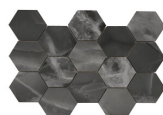

**60x120 Rc / 24"x48"**

**MYSTICA NAVY PULIDO 60x120 RC**  
G.155 | Premium polished | Neutral Body Rectified.

**MYSTICA WHITE PULIDO 60x120 RC**  
G.155 | Premium polished | Neutral Body Rectified.

**MYSTICA GREY PULIDO 60x120 RC**  
G.155 | Premium polished | Neutral Body Rectified.

**MYSTICA BLACK PULIDO GRANILLA 60x120 RC**  
G.155 | Premium polished | Neutral Body Rectified.

**MYSTICA BEIGE PULIDO 60x120 RC**  
G.155 | Premium polished | Neutral Body Rectified.

**32,5x22,5 /**

**MYSTICA HEXAGON AMPLE WHITE PULIDO PREMIUM 32,5X22,5**  
SP2046 | Premium polished |

**MYSTICA HEXAGON AMPLE BEIGE PULIDO PREMIUM 32,5X22,5**  
SP2046 | Premium polished |

**MYSTICA HEXAGON AMPLE NAVY PULIDO PREMIUM 32,5X22,5**  
SP2046 | Premium polished |

**MYSTICA HEXAGON AMPLE M GREY PULIDO PREMIUM 32,5X22,5**  
SP2046 | Premium polished |

**MYSTICA HEXAGON AMPLE BLACK PULIDO PREMIUM 32,5X22,5**  
SP2046 | Premium polished |

30x30 / 12"x12"

**MYSTICA MOSAICO NAVY PULIDO  
PREMIUM 30x30**  
SP2037 | Premium polished |

**MYSTICA MOSAICO BEIGE PULIDO  
30x30**  
SP2037 | Polished |