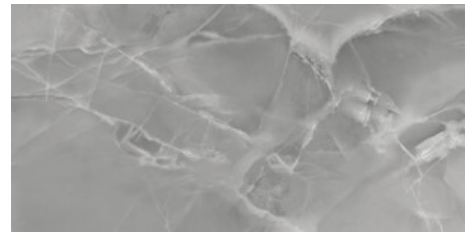

**60x120 Rc / 24"x48"**

**MYSTICA NAVY PULIDO 60x120 RC**  
G.155 | Premium polished | Neutral Body Rectified.

**MYSTICA WHITE PULIDO 60x120 RC**  
G.155 | Premium polished | Neutral Body Rectified.

**MYSTICA GREY PULIDO 60x120 RC**  
G.155 | Premium polished | Neutral Body Rectified.