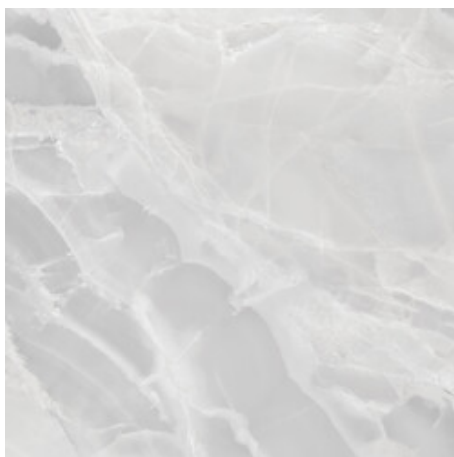

MYSTICA WHITE PULIDO 120x120 RC
G.157 | Premium polished | Neutral Body
Rectified.