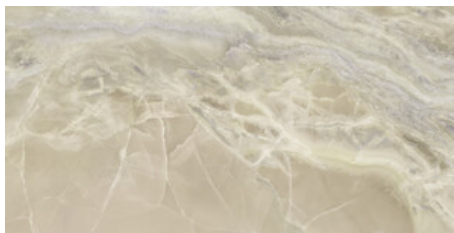

MYSTICA WHITE PULIDO 60x120 RC
G.155 | Premium polished | Neutral Body Rectified.

MYSTICA GREY PULIDO 60x120 RC
G.155 | Premium polished | Neutral Body Rectified.

MYSTICA BLACK PULIDO GRANILLA 60x120 RC
G.155 | Premium polished | Neutral Body Rectified.