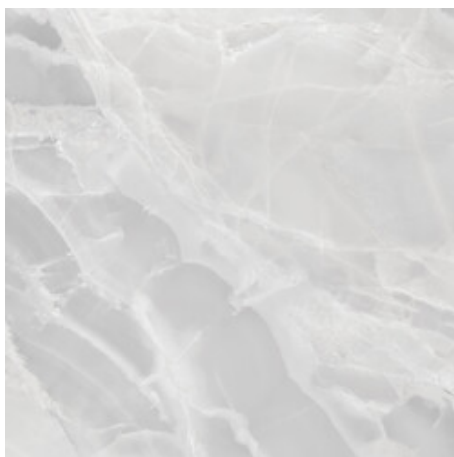

120x120 Rc / 48"x48"

**MYSTICA NAVY PULIDO 120x120 RC**  
G.157 | Premium polished | Neutral Body  
Rectified.

**MYSTICA WHITE PULIDO 120x120 RC**  
G.157 | Premium polished | Neutral Body  
Rectified.

**MYSTICA GREY PULIDO 120x120 RC**  
G.157 | Premium polished | Neutral Body  
Rectified.