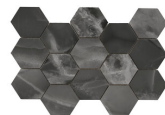

**MYSTICA BLACK PULIDO GRANILLA 60x120 RC**  
G.155 | Premium polished | Neutral Body Rectified.

**MYSTICA BEIGE PULIDO 60x120 RC**  
G.155 | Premium polished | Neutral Body Rectified.

32,5x22,5 /

**MYSTICA HEXAGON AMPLE WHITE PULIDO PREMIUM 32,5X22,5**  
SP2046 | Premium polished |

**MYSTICA HEXAGON AMPLE BEIGE PULIDO PREMIUM 32,5X22,5**  
SP2046 | Premium polished |

**MYSTICA HEXAGON AMPLE NAVY PULIDO PREMIUM 32,5X22,5**  
SP2046 | Premium polished |

**MYSTICA HEXAGON AMPLE M GREY PULIDO PREMIUM 32,5X22,5**  
SP2046 | Premium polished |

**MYSTICA HEXAGON AMPLE BLACK PULIDO PREMIUM 32,5X22,5**  
SP2046 | Premium polished |

30x30 / 12"x12"

**MYSTICA MOSAICO NAVY PULIDO  
PREMIUM 30x30**  
SP2037 | Premium polished |

**MYSTICA MOSAICO BEIGE PULIDO  
30x30**  
SP2041 | Polished |