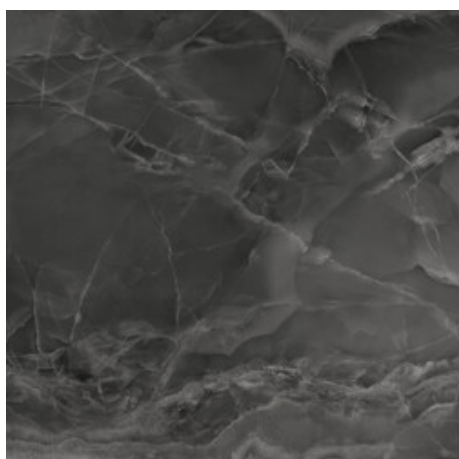

MYSTICA BLACK PULIDO PREMIUM 120x120 RC
G.157 | Premium polished | Neutral Body
Rectified.