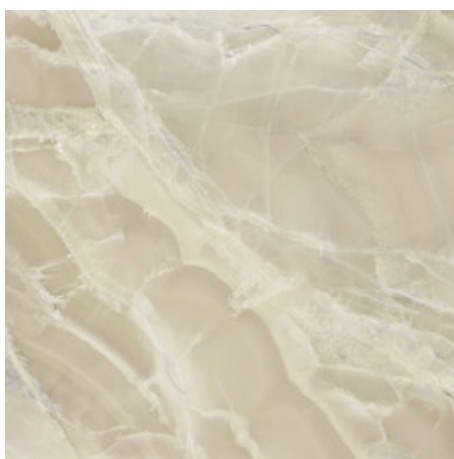

120x120 Rc / 48"x48"

MYSTICA NAVY PULIDO 120x120 RC
G.157 | Premium polished | Neutral Body Rectified.

MYSTICA WHITE PULIDO 120x120 RC
G.157 | Premium polished | Neutral Body Rectified.

MYSTICA GREY PULIDO 120x120 RC
G.157 | Premium polished | Neutral Body Rectified.

MYSTICA WHITE PULIDO 60x120 RC
G.155 | Premium polished | Neutral Body Rectified.

MYSTICA GREY PULIDO 60x120 RC
G.155 | Premium polished | Neutral Body Rectified.

MYSTICA BLACK PULIDO GRANILLA 60x120 RC
G.155 | Premium polished | Neutral Body Rectified.