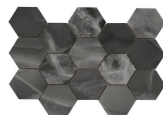

MYSTICA WHITE PULIDO 60x120 RC
G.155 | Premium polished | Neutral Body Rectified.

MYSTICA GREY PULIDO 60x120 RC
G.155 | Premium polished | Neutral Body Rectified.

MYSTICA BLACK PULIDO GRANILLA 60x120 RC
G.155 | Premium polished | Neutral Body Rectified.

MYSTICA BEIGE PULIDO 60x120 RC
G.155 | Premium polished | Neutral Body Rectified.

32,5x22,5 /

MYSTICA HEXAGON AMPLE WHITE PULIDO PREMIUM 32,5X22,5
SP2046 | Premium polished |

MYSTICA HEXAGON AMPLE BEIGE PULIDO PREMIUM 32,5X22,5
SP2046 | Premium polished |

MYSTICA HEXAGON AMPLE NAVY PULIDO PREMIUM 32,5X22,5
SP2046 | Premium polished |

MYSTICA HEXAGON AMPLE M GREY PULIDO PREMIUM 32,5X22,5
SP2046 | Premium polished |

MYSTICA HEXAGON AMPLE BLACK PULIDO PREMIUM 32,5X22,5
SP2046 | Premium polished |

30x30 / 12"x12"

**MYSTICA MOSAICO NAVY PULIDO
PREMIUM 30x30**
SP2037 | Premium polished |

**MYSTICA MOSAICO BEIGE PULIDO
30x30**
SP2037 | Polished |

**MYSTICA MOSAICO WHITE PULIDO
30x30**
SP2037 | Polished |