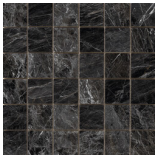

120x280 Rc / 48"x111"

MARUBA BLACK PULIDO 120X280 RC
G.196 | Polished | Coloured body
Rectified.

120x120 Rc / 48"x48"

MARUBA BLACK PULIDO GRANILLA
120x120 RC
G.157 | Premium polished | Neutral Body
Rectified.

60x120 Rc / 24"x48"

MARUBA BLACK PULIDO GRANILLA
60x120 RC
G.155 | Premium polished | Neutral Body
Rectified.

32,5x22,5 /

MARUBA HEXAGON AMPLE BLACK
PULIDO 32,5X22,5
SP2046 | Polished |

30x30 / 12"x12"

MARUBA MOSAICO BLACK PULIDO
30x30
SP2037 | Polished |

Technical Step

Porcelain Tiles

RODAPIÉ 10X120 PULIDO
| 120X120 / 48"x48"

RODAPIÉ 10X60 PULIDO
| 60X120 / 24"x48"

Gallery