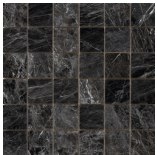

120x280 Rc / 48"x111"

MARUBA BLACK PULIDO 120X280 RC
G.196 | Polished | Coloured body
Rectified.

120x120 Rc / 48"x48"

MARUBA BLACK PULIDO GRANILLA
120x120 RC
G.157 | Premium polished | Neutral Body
Rectified.

60x120 Rc / 24"x48"

MARUBA BLACK PULIDO GRANILLA
60x120 RC
G.155 | Premium polished | Neutral Body
Rectified.

32,5x22,5 /

MARUBA HEXAGON AMPLE BLACK
PULIDO 32,5X22,5
SP2046 | Polished |

30x30 / 12"x12"

MARUBA MOSAICO BLACK PULIDO
30x30
SP2041 | Polished |

Technical Step

Porcelain Tiles

RODAPIÉ 10X120 PULIDO
| 120X120 / 48"x48"

RODAPIÉ 10X60 PULIDO
| 60X120 / 24"x48"

Gallery