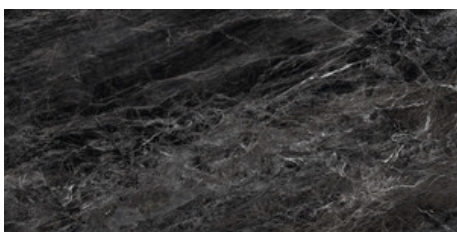

60x120 Rc / 24"x48"

MARUBA BLACK PULIDO GRANILLA
60x120 RC
G.155 | Premium polished | Neutral Body
Rectified.