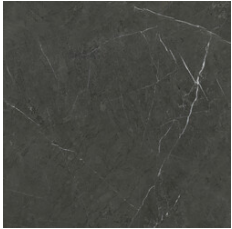

60x60 Rc / 24"x24"

**MARQUINA PULIDO GRANILLA
60X60 RC**

G.175 | Premium polished | Neutral Body
Rectified.

32,5x22,5 /

**MARQUINA HEX AMPLE MALLA
PULIDO 32,5X22,5**
SP2046 | Polished |

**MARQUINA HEXAGON AMPLE
MARQUINA PULIDO 32,5X22,5**
SP2046 | Polished |