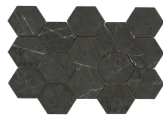

**MARQUINA HEXAGON AMPLE  
MARQUINA PULIDO 32,5X22,5**  
SP2046 | Polished |

30x30 / 12"x12"

---

**MARQUINA MOSAICO PULIDO 30X30**  
SP2037 | Polished |

26x27 / 11"x11"

---

**MARQUINA HEXAGON PULIDO 26X27**  
SP2051 | Polished |