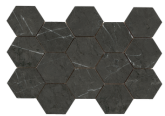

G.155 | Premium polished | Neutral Body  
Rectified.

60x60 Rc / 24"x24"

---

**MARQUINA PULIDO GRANILLA  
60X60 RC**

G.175 | Premium polished | Neutral Body  
Rectified.

32,5x22,5 /

---

**MARQUINA HEX AMPLE MALLA  
PULIDO 32,5X22,5**  
SP2046 | Polished |

**MARQUINA HEXAGON AMPLE  
MARQUINA PULIDO 32,5X22,5**  
SP2046 | Polished |

30x30 / 12"x12"

---

**MARQUINA MOSAICO PULIDO 30X30**  
SP2037 | Polished |

26x27 / 11"x11"

---

**MARQUINA HEXAGON PULIDO 26X27**  
SP2051 | Polished |