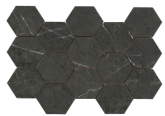

**MARQUINA PULIDO GRANILLA**  
**60X120 RC**  
G.155 | Premium polished | Neutral Body  
Rectified.

60x60 Rc / 24"x24"

---

**MARQUINA PULIDO GRANILLA  
60X60 RC**

G.175 | Premium polished | Neutral Body  
Rectified.

32,5x22,5 /

---

**MARQUINA HEX AMPLE MALLA  
PULIDO 32,5X22,5**  
SP2046 | Polished |

**MARQUINA HEXAGON AMPLE  
MARQUINA PULIDO 32,5X22,5**  
SP2046 | Polished |

30x30 / 12"x12"

---

**MARQUINA MOSAICO PULIDO 30X30**  
SP2037 | Polished |