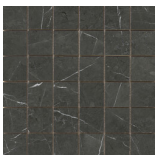

32,5x22,5 /

---

**MARQUINA HEX AMPLE MALLA  
PULIDO 32,5X22,5**

SP2046 | Polished |

**MARQUINA HEXAGON AMPLE  
MARQUINA PULIDO 32,5X22,5**

SP2046 | Polished |

30x30 / 12"x12"

---

**MARQUINA MOSAICO PULIDO 30X30**

SP2037 | Polished |

26x27 / 11"x11"

---

**MARQUINA HEXAGON PULIDO 26X27**  
SP2051 | Polished |

15x17 / 6"x7"

---

**MARQUINA HEXAGON BRILLO 15X17**  
G.25 | GLOSSY | Neutral Body