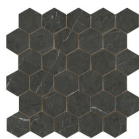

32,5x22,5 /

---

**MARQUINA HEX AMPLE MALLA  
PULIDO 32,5X22,5**  
SP2046 | Polished |

**MARQUINA HEXAGON AMPLE  
MARQUINA PULIDO 32,5X22,5**  
SP2046 | Polished |

30x30 / 12"x12"

---

**MARQUINA MOSAICO PULIDO 30X30**  
SP2037 | Polished |

26x27 / 11"x11"

---

**MARQUINA HEXAGON PULIDO 26X27**  
SP2051 | Polished |

15x17 / 6"x7"

---

**MARQUINA HEXAGON BRILLO 15X17**  
G.25 | GLOSSY | Neutral Body

**MARQUINA HEXAGON MATE 15x17  
N-PLUS**  
G.11 | MATT | Neutral Body