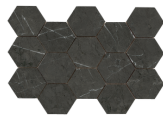

**MARQUINA PULIDO GRANILLA**  
**60X120 RC**  
G.155 | Premium polished | Neutral Body  
Rectified.

60x60 Rc / 24"x24"

---

**MARQUINA PULIDO GRANILLA  
60X60 RC**

G.175 | Premium polished | Neutral Body  
Rectified.

32,5x22,5 /

---

**MARQUINA HEX AMPLE MALLA  
PULIDO 32,5X22,5**  
SP2046 | Polished |

**MARQUINA HEXAGON AMPLE  
MARQUINA PULIDO 32,5X22,5**  
SP2046 | Polished |

30x30 / 12"x12"

---

**MARQUINA MOSAICO PULIDO 30X30**  
SP2037 | Polished |