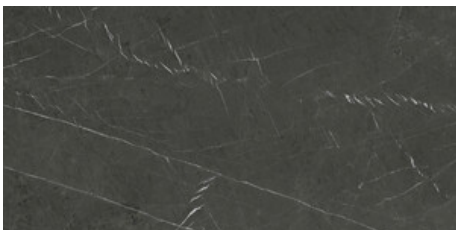

60x120 Rc / 24"x48"

MARQUINA PULIDO GRANILLA

60X120 RC

G.155 | Premium polished | Neutral Body
Rectified.