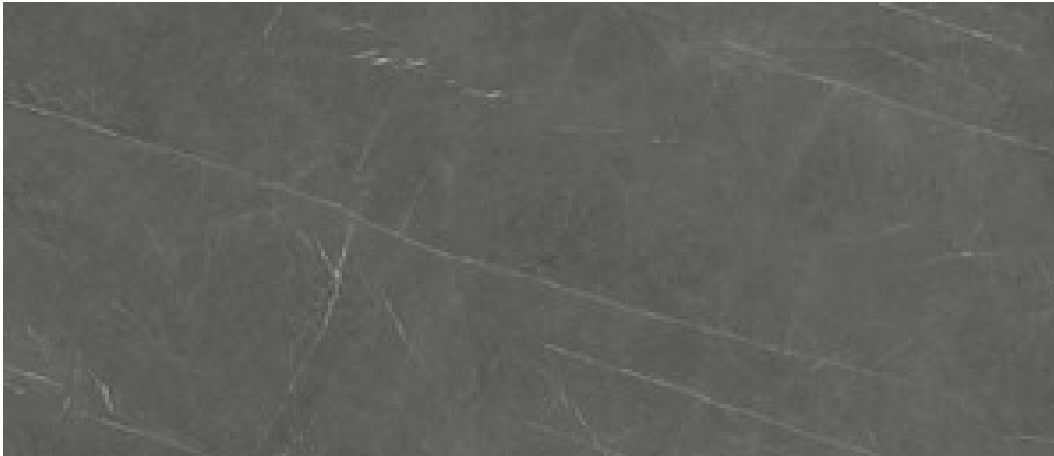

**120x280 Rc / 48"x111"**

**MARQUINA MATE 120X280 RC**  
G.195 | MATT | Coloured body  
Rectified.

**MARQUINA PULIDO 120X280 RC**  
G.196 | Polished | Coloured body  
Rectified.

120x260 Rc / 48"x103"

**MARQUINA PULIDO 120X260 RC**  
G.199 | Polished | Coloured body  
Rectified.