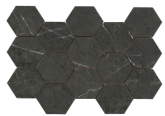

Series Marquina

120x280 RC / 48"x111"

120x260 RC / 48"x103"

120x120 RC / 48"x48"

60x120 RC / 24"x48"

60x60 RC / 24"x24"

15x17 / 6"x7"

7,5x30 / 3"x12"

120x280 Rc / 48"x111"

MARQUINA PULIDO 120X280 RC
G.196 | Polished | Coloured body
Rectified.

120x260 Rc / 48"x103"

MARQUINA MATE 120X260 RC
G.198 | MATT | Coloured body
Rectified.

MARQUINA PULIDO 120X260 RC
G.199 | Polished | Coloured body
Rectified.

120x120 Rc / 48"x48"

MARQUINA PULIDO 120X120 RC

G.192 | Polished | Neutral Body
Rectified.

60x120 Rc / 24"x48"

MARQUINA PULIDO GRANILLA

60X120 RC

G.155 | Premium polished | Neutral Body
Rectified.

60x60 Rc / 24"x24"

**MARQUINA PULIDO GRANILLA
60X60 RC**

G.175 | Premium polished | Neutral Body
Rectified.

32,5x22,5 /

**MARQUINA HEX AMPLE MALLA
PULIDO 32,5X22,5**
SP2046 | Polished |

**MARQUINA HEXAGON AMPLE
MARQUINA PULIDO 32,5X22,5**
SP2046 | Polished |