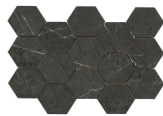

## Series Marquina

120x260 RC / 48"x103"

120x120 RC / 48"x48"

60x120 RC / 24"x48"

60x60 RC / 24"x24"

15x17 / 6"x7"

7,5x30 / 3"x12"

**120x260 Rc / 48"x103"**

**MARQUINA MATE 120X260 RC**  
G.198 | MATT | Coloured body  
Rectified.

**MARQUINA PULIDO 120X260 RC**  
G.199 | Polished | Coloured body  
Rectified.

---

**120x120 Rc / 48"x48"**

---

**MARQUINA PULIDO 120X120 RC**  
G.192 | Polished | Neutral Body  
Rectified.

---

**60x120 Rc / 24"x48"**

---

**MARQUINA PULIDO GRANILLA**  
**60X120 RC**  
G.155 | Premium polished | Neutral Body  
Rectified.

60x60 Rc / 24"x24"

---

**MARQUINA PULIDO GRANILLA  
60X60 RC**

G.175 | Premium polished | Neutral Body  
Rectified.

32,5x22,5 /

---

**MARQUINA HEX AMPLE MALLA  
PULIDO 32,5X22,5**

SP2046 | Polished |

**MARQUINA HEXAGON AMPLE  
MARQUINA PULIDO 32,5X22,5**

SP2046 | Polished |

30x30 / 12"x12"

---