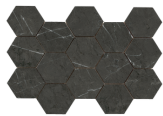

## Series Marquina

120x260 RC / 48"x103"

120x120 RC / 48"x48"

60x120 RC / 24"x48"

60x60 RC / 24"x24"

15x17 / 6"x7"

7,5x30 / 3"x12"

**120x260 Rc / 48"x103"**

**MARQUINA MATE 120X260 RC**  
G.198 | MATT | Coloured body  
Rectified.

**MARQUINA PULIDO 120X260 RC**  
G.199 | Polished | Coloured body  
Rectified.

---

**120x120 Rc / 48"x48"**

---

**MARQUINA PULIDO 120X120 RC**  
G.192 | Polished | Neutral Body  
Rectified.

---

**60x120 Rc / 24"x48"**

---

**MARQUINA PULIDO GRANILLA**  
**60X120 RC**  
G.155 | Premium polished | Neutral Body  
Rectified.

60x60 Rc / 24"x24"

---

**MARQUINA PULIDO GRANILLA  
60X60 RC**

G.175 | Premium polished | Neutral Body  
Rectified.

32,5x22,5 /

---

**MARQUINA HEX AMPLE MALLA  
PULIDO 32,5X22,5**

SP2046 | Polished |

**MARQUINA HEXAGON AMPLE  
MARQUINA PULIDO 32,5X22,5**

SP2046 | Polished |

30x30 / 12"x12"

---