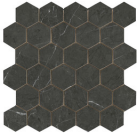

**MARQUINA PULIDO GRANILLA
60X60 RC**

G.175 | Premium polished | Neutral Body
Rectified.

32,5x22,5 /

**MARQUINA HEX AMPLE MALLA
PULIDO 32,5X22,5**
SP2046 | Polished |

**MARQUINA HEXAGON AMPLE
MARQUINA PULIDO 32,5X22,5**
SP2046 | Polished |

30x30 / 12"x12"

MARQUINA MOSAICO PULIDO 30X30
SP2041 | Polished |

26x27 / 11"x11"

MARQUINA HEXAGON PULIDO 26X27
SP2051 | Polished |

15x17 / 6"x7"

MARQUINA HEXAGON BRILLO 15X17
G.25 | GLOSSY | Neutral Body

**MARQUINA HEXAGON MATE 15x17
N-PLUS**
G.11 | MATT | Neutral Body