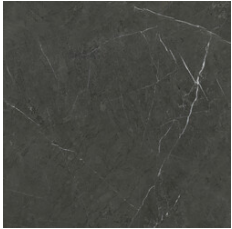

120x120 Rc / 48"x48"

MARQUINA PULIDO 120X120 RC

G.192 | Polished | Neutral Body
Rectified.

60x120 Rc / 24"x48"

MARQUINA PULIDO GRANILLA

60X120 RC

G.155 | Premium polished | Neutral Body
Rectified.

60x60 Rc / 24"x24"