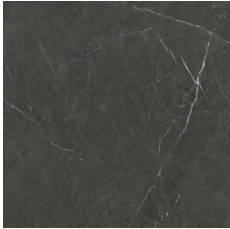

---

**60x120 Rc / 24"x48"**

---

**MARQUINA PULIDO GRANILLA**  
**60X120 RC**  
G.155 | Premium polished | Neutral Body  
Rectified.

60x60 Rc / 24"x24"

---

**MARQUINA PULIDO GRANILLA  
60X60 RC**

G.175 | Premium polished | Neutral Body  
Rectified.

32,5x22,5 /

---

**MARQUINA HEX AMPLE MALLA  
PULIDO 32,5X22,5**

SP2046 | Polished |

**MARQUINA HEXAGON AMPLE  
MARQUINA PULIDO 32,5X22,5**

SP2046 | Polished |

30x30 / 12"x12"

---