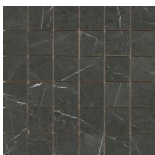

32,5x22,5 /

---

**MARQUINA HEX AMPLE MALLA  
PULIDO 32,5X22,5**  
SP2046 | Polished |

**MARQUINA HEXAGON AMPLE  
MARQUINA PULIDO 32,5X22,5**  
SP2046 | Polished |

30x30 / 12"x12"

---

**MARQUINA MOSAICO PULIDO 30X30**  
SP2037 | Polished |

26x27 / 11"x11"

---

**MARQUINA HEXAGON PULIDO 26X27**  
SP2051 | Polished |

15x17 / 6"x7"

---

**MARQUINA HEXAGON BRILLO 15X17**  
G.25 | GLOSSY | Neutral Body

**MARQUINA HEXAGON MATE 15x17  
N-PLUS**  
G.11 | MATT | Neutral Body