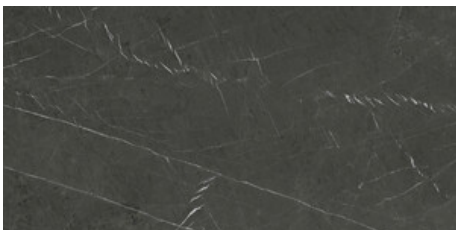

**120x120 Rc / 48"x48"**

---

**MARQUINA PULIDO 120X120 RC**

G.192 | Polished | Neutral Body  
Rectified.

**60x120 Rc / 24"x48"**

---

**MARQUINA PULIDO GRANILLA**

**60X120 RC**