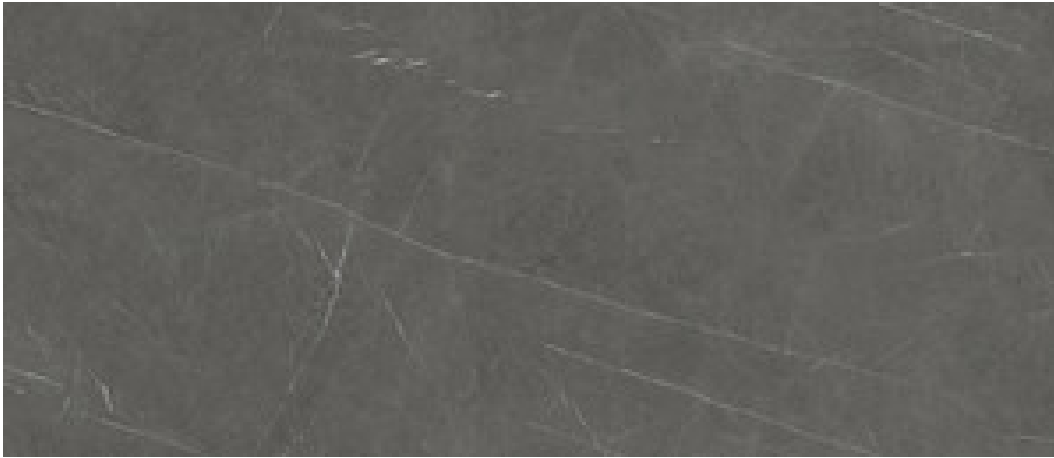

**120x280 Rc / 48"x111"**

**MARQUINA PULIDO 120X280 RC**  
G.196 | Polished | Coloured body  
Rectified.

120x260 Rc / 48"x103"

**MARQUINA MATE 120X260 RC**  
G.198 | MATT | Coloured body  
Rectified.

**MARQUINA PULIDO 120X260 RC**  
G.199 | Polished | Coloured body  
Rectified.