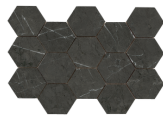

**MARQUINA HEXAGON AMPLE
MARQUINA PULIDO 32,5X22,5**
SP2046 | Polished |