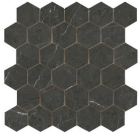

**MARQUINA HEXAGON AMPLE  
MARQUINA PULIDO 32,5X22,5**  
SP2046 | Polished |

30x30 / 12"x12"

---

**MARQUINA MOSAICO PULIDO 30X30**  
SP2037 | Polished |

26x27 / 11"x11"

---

**MARQUINA HEXAGON PULIDO 26X27**  
SP2051 | Polished |

15x17 / 6"x7"

---

**MARQUINA HEXAGON BRILLO 15X17**  
G.25 | GLOSSY | Neutral Body

**MARQUINA HEXAGON MATE 15x17  
N-PLUS**  
G.11 | MATT | Neutral Body

7,5x30 / 3"x12"

---

**MARQUINA BRILLO 7,5X30**  
G.125 | GLOSSY | White body