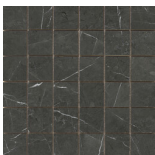

32,5x22,5 /

---

**MARQUINA HEXAGONO AMPLE  
PULIDO 32,5X22,5**  
SP2046 | Polished |

**MARQUINA HEXAGON AMPLE  
MARQUINA PULIDO 32,5X22,5**  
SP2046 | Polished |

30x30 / 12"x12"

---

**MARQUINA MOSAICO PULIDO 30X30**  
SP2037 | Polished |

26x27 / 11"x11"

---

**MARQUINA HEXAGON PULIDO 26X27**  
SP2051 | Polished |

15x17 / 6"x7"

---

**MARQUINA HEXAGON BRILLO 15X17**  
G.25 | GLOSSY | Neutral Body

**MARQUINA HEXAGON MATE 15x17  
N-PLUS**  
G.11 | MATT | Neutral Body