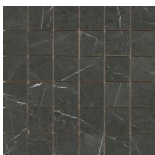

**MARQUINA PULIDO GRANILLA
60X60 RC**

G.175 | Premium polished | Neutral Body
Rectified.

32,5x22,5 /

**MARQUINA HEX AMPLE MALLA
PULIDO 32,5X22,5**
SP2046 | Polished |

**MARQUINA HEXAGON AMPLE
MARQUINA PULIDO 32,5X22,5**
SP2046 | Polished |

30x30 / 12"x12"

MARQUINA MOSAICO PULIDO 30X30
SP2041 | Polished |

26x27 / 11"x11"

MARQUINA HEXAGON PULIDO 26X27
SP2051 | Polished |

15x17 / 6"x7"

MARQUINA HEXAGON BRILLO 15X17
G.25 | GLOSSY | Neutral Body

**MARQUINA HEXAGON MATE 15x17
N-PLUS**
G.11 | MATT | Neutral Body