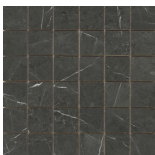

**MARQUINA HEXAGON AMPLE  
MARQUINA PULIDO 32,5X22,5**  
SP2046 | Polished |

30x30 / 12"x12"

---

**MARQUINA MOSAICO PULIDO 30X30**  
SP2037 | Polished |

26x27 / 11"x11"

---

**MARQUINA HEXAGON PULIDO 26X27**  
SP2051 | Polished |