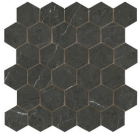

**MARQUINA PULIDO GRANILLA
60X60 RC**

G.175 | Premium polished | Neutral Body
Rectified.

32,5x22,5 /

**MARQUINA HEX AMPLE MALLA
PULIDO 32,5X22,5**
SP2046 | Polished |

**MARQUINA HEXAGON AMPLE
MARQUINA PULIDO 32,5X22,5**
SP2046 | Polished |

30x30 / 12"x12"

MARQUINA MOSAICO PULIDO 30X30
SP2041 | Polished |

26x27 / 11"x11"

MARQUINA HEXAGON PULIDO 26X27
SP2051 | Polished |

15x17 / 6"x7"

MARQUINA HEXAGON BRILLO 15X17
G.25 | GLOSSY | Neutral Body

**MARQUINA HEXAGON MATE 15x17
N-PLUS**
G.11 | MATT | Neutral Body