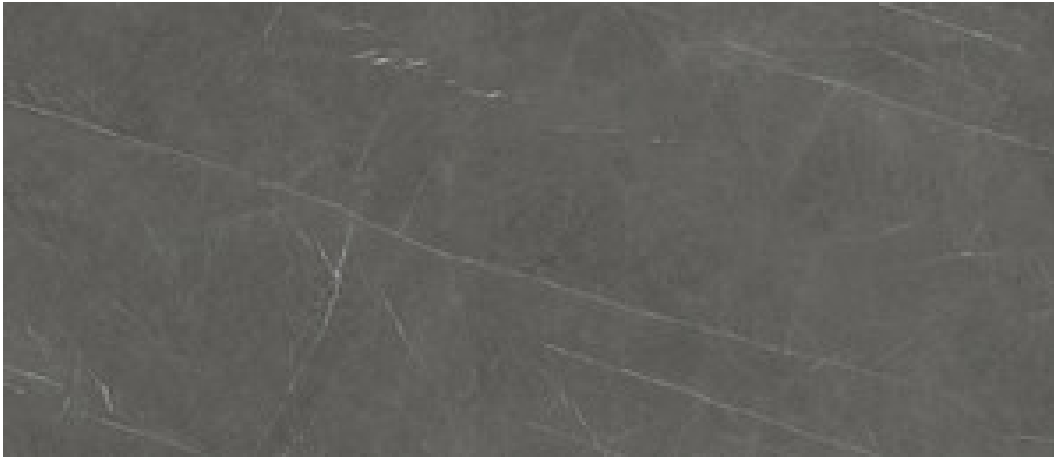

120x280 Rc / 48"x111"

MARQUINA PULIDO 120X280 RC
G.196 | Polished | Coloured body
Rectified.

120x260 Rc / 48"x103"

MARQUINA MATE 120X260 RC
G.198 | MATT | Coloured body
Rectified.

MARQUINA PULIDO 120X260 RC
G.199 | Polished | Coloured body
Rectified.