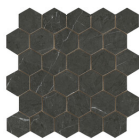

32,5x22,5 /

---

**MARQUINA HEX AMPLE MALLA  
PULIDO 32,5X22,5**

SP2046 | Polished |

**MARQUINA HEXAGON AMPLE  
MARQUINA PULIDO 32,5X22,5**

SP2046 | Polished |

30x30 / 12"x12"

---

**MARQUINA MOSAICO PULIDO 30X30**

SP2037 | Polished |

26x27 / 11"x11"

---

**MARQUINA HEXAGON PULIDO 26X27**  
SP2051 | Polished |

15x17 / 6"x7"

---

**MARQUINA HEXAGON BRILLO 15X17**  
G.25 | GLOSSY | Neutral Body