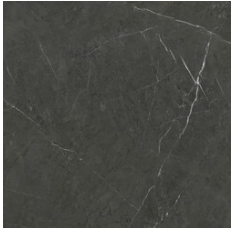

60x60 Rc / 24"x24"

**MARQUINA PULIDO GRANILLA
60X60 RC**

G.175 | Premium polished | Neutral Body
Rectified.

32,5x22,5 /

**MARQUINA HEXAGONO AMPLE
PULIDO 32,5X22,5**
SP2046 | Polished |

**MARQUINA HEXAGON AMPLE
MARQUINA PULIDO 32,5X22,5**
SP2046 | Polished |