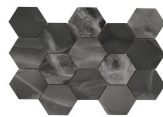

WHITE PULIDO 60x120 RC
G.155 | Premium polished | Neutral Body Rectified.

GREY PULIDO 60x120 RC
G.155 | Premium polished | Neutral Body Rectified.

BLACK PULIDO GRANILLA 60x120 RC
G.155 | Premium polished | Neutral Body Rectified.

BEIGE PULIDO 60x120 RC
G.155 | Premium polished | Neutral Body Rectified.

32,5x22,5 /

HEXAGON AMPLE WHITE PULIDO PREMIUM 32,5X22,5
SP2046 | Premium polished |

HEXAGON AMPLE BEIGE PULIDO PREMIUM 32,5X22,5
SP2046 | Premium polished |

HEXAGON AMPLE NAVY PULIDO PREMIUM 32,5X22,5
SP2046 | Premium polished |

HEXAGON AMPLE M GREY PULIDO PREMIUM 32,5X22,5
SP2046 | Premium polished |

HEXAGON AMPLE BLACK PULIDO PREMIUM 32,5X22,5
SP2046 | Premium polished |

30x30 / 12"x12"

**MOSAICO NAVY PULIDO PREMIUM
30x30**
SP2037 | Premium polished |

MOSAICO BEIGE PULIDO 30x30
SP2037 | Polished |

MOSAICO WHITE PULIDO 30x30
SP2037 | Polished |

MOSAICO GREY PULIDO 30x30
SP2037 | Polished |