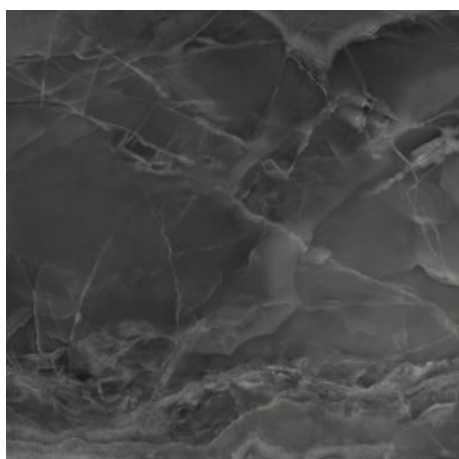

120x120 Rc / 48"x48"

NAVY PULIDO 120x120 RC
G.157 | Premium polished | Neutral Body Rectified.

WHITE PULIDO 120x120 RC
G.157 | Premium polished | Neutral Body Rectified.

GREY PULIDO 120x120 RC
G.157 | Premium polished | Neutral Body Rectified.