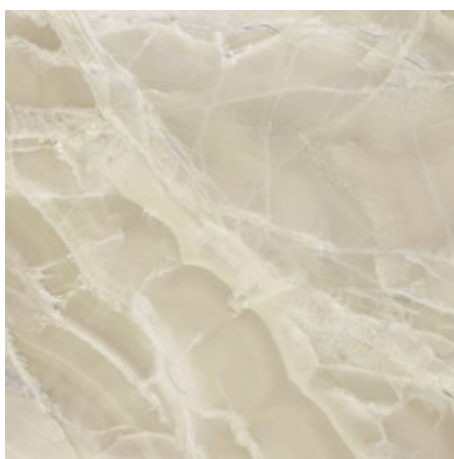

120x120 Rc / 48"x48"

NAVY PULIDO 120x120 RC
G.157 | Premium polished | Neutral Body
Rectified.

WHITE PULIDO 120x120 RC
G.157 | Premium polished | Neutral Body
Rectified.

GREY PULIDO 120x120 RC
G.157 | Premium polished | Neutral Body
Rectified.

**BLACK PULIDO PREMIUM 120x120
RC**
G.157 | Premium polished | Neutral Body
Rectified.

BEIGE PULIDO 120x120 RC
G.157 | Premium polished | Neutral Body
Rectified.

60x120 Rc / 24"x48"

NAVY PULIDO 60x120 RC
G.155 | Premium polished | Neutral Body Rectified.

WHITE PULIDO 60x120 RC
G.155 | Premium polished | Neutral Body Rectified.

GREY PULIDO 60x120 RC
G.155 | Premium polished | Neutral Body Rectified.

BLACK PULIDO GRANILLA 60x120 RC
G.155 | Premium polished | Neutral Body Rectified.