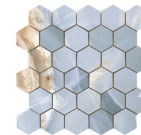

30x30 / 12"x12"

**MOSAICO NAVY PULIDO PREMIUM
30x30**
SP2037 | Premium polished |

MOSAICO BEIGE PULIDO 30x30
SP2041 | Polished |

MOSAICO WHITE PULIDO 30x30
SP2041 | Polished |

MOSAICO GREY PULIDO 30x30
SP2041 | Polished |

MOSAICO BLACK PULIDO 30x30
SP2041 | Polished |

26x27 / 11"x11"

**HEXAGON WHITE PULIDO PREMIUM
26X27**
SP2054 | Premium polished |

**HEXAGON BEIGE PULIDO PREMIUM
26X27**
SP2054 | Premium polished |

**HEXAGON NAVY PULIDO PREMIUM
26X27**
SP2054 | Premium polished |

**HEXAGON GREY PULIDO PREMIUM
26X27**
SP2054 | Premium polished |

**HEXAGON BLACK PULIDO PREMIUM
26X27**
SP2054 | Premium polished |

Technical Step

Porcelain Tiles

RODAPIÉ 10X120 PULIDO
| 120X120 / 48"x48"