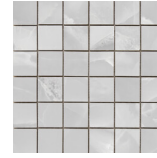

HEXAGON AMPLE BLACK PULIDO PREMIUM 32,5X22,5
SP2046 | Premium polished |

30x30 / 12"x12"

**MOSAICO NAVY PULIDO PREMIUM
30x30**
SP2037 | Premium polished |

MOSAICO BEIGE PULIDO 30x30
SP2037 | Polished |

MOSAICO WHITE PULIDO 30x30
SP2037 | Polished |

MOSAICO GREY PULIDO 30x30
SP2037 | Polished |

MOSAICO BLACK PULIDO 30x30
SP2037 | Polished |

26x27 / 11"x11"

**HEXAGON WHITE PULIDO PREMIUM
26X27**
SP2054 | Premium polished |

**HEXAGON BEIGE PULIDO PREMIUM
26X27**
SP2054 | Premium polished |