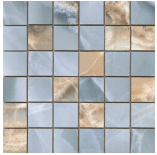

HEXAGON AMPLE NAVY PULIDO PREMIUM 32,5X22,5
SP2046 | Premium polished |

HEXAGON AMPLE M GREY PULIDO PREMIUM 32,5X22,5
SP2046 | Premium polished |

HEXAGON AMPLE BLACK PULIDO PREMIUM 32,5X22,5
SP2046 | Premium polished |

30x30 / 12"x12"

**MOSAICO NAVY PULIDO PREMIUM
30x30**
SP2037 | Premium polished |

MOSAICO BEIGE PULIDO 30x30
SP2037 | Polished |

MOSAICO WHITE PULIDO 30x30
SP2037 | Polished |

MOSAICO GREY PULIDO 30x30
SP2037 | Polished |

MOSAICO BLACK PULIDO 30x30
SP2037 | Polished |

26x27 / 11"x11"

**HEXAGON WHITE PULIDO PREMIUM
26X27**
SP2054 | Premium polished |

**HEXAGON BEIGE PULIDO PREMIUM
26X27**
SP2054 | Premium polished |

**HEXAGON NAVY PULIDO PREMIUM
26X27**
SP2054 | Premium polished |