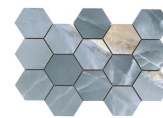

WHITE PULIDO 60x120 RC
G.155 | Premium polished | Neutral Body Rectified.

GREY PULIDO 60x120 RC
G.155 | Premium polished | Neutral Body Rectified.

BLACK PULIDO GRANILLA 60x120 RC
G.155 | Premium polished | Neutral Body Rectified.

BEIGE PULIDO 60x120 RC
G.155 | Premium polished | Neutral Body Rectified.

32,5x22,5 /

HEXAGON AMPLE WHITE PULIDO PREMIUM 32,5X22,5
SP2046 | Premium polished |

HEXAGON AMPLE BEIGE PULIDO PREMIUM 32,5X22,5
SP2046 | Premium polished |

HEXAGON AMPLE NAVY PULIDO PREMIUM 32,5X22,5
SP2046 | Premium polished |

HEXAGON AMPLE M GREY PULIDO PREMIUM 32,5X22,5
SP2046 | Premium polished |

HEXAGON AMPLE BLACK PULIDO PREMIUM 32,5X22,5
SP2046 | Premium polished |

30x30 / 12"x12"

**MOSAICO NAVY PULIDO PREMIUM
30x30**
SP2037 | Premium polished |

MOSAICO BEIGE PULIDO 30x30
SP2037 | Polished |

MOSAICO WHITE PULIDO 30x30
SP2037 | Polished |

MOSAICO GREY PULIDO 30x30
SP2037 | Polished |