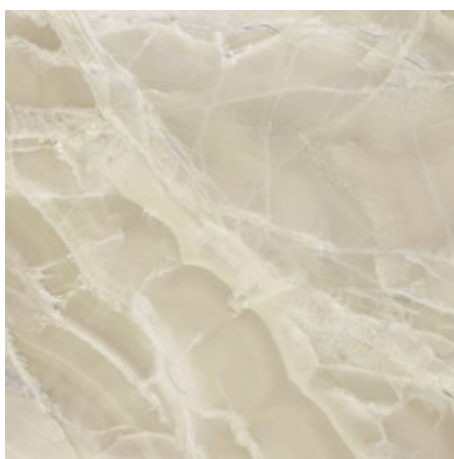

120x120 Rc / 48"x48"

NAVY PULIDO 120x120 RC
G.157 | Premium polished | Neutral Body Rectified.

WHITE PULIDO 120x120 RC
G.157 | Premium polished | Neutral Body Rectified.

GREY PULIDO 120x120 RC
G.157 | Premium polished | Neutral Body Rectified.

BLACK PULIDO PREMIUM 120x120 RC
G.157 | Premium polished | Neutral Body Rectified.

BEIGE PULIDO 120x120 RC
G.157 | Premium polished | Neutral Body Rectified.

60x120 Rc / 24"x48"

NAVY PULIDO 60x120 RC
G.155 | Premium polished | Neutral Body Rectified.

WHITE PULIDO 60x120 RC
G.155 | Premium polished | Neutral Body Rectified.

GREY PULIDO 60x120 RC
G.155 | Premium polished | Neutral Body Rectified.

BLACK PULIDO GRANILLA 60x120 RC
G.155 | Premium polished | Neutral Body Rectified.