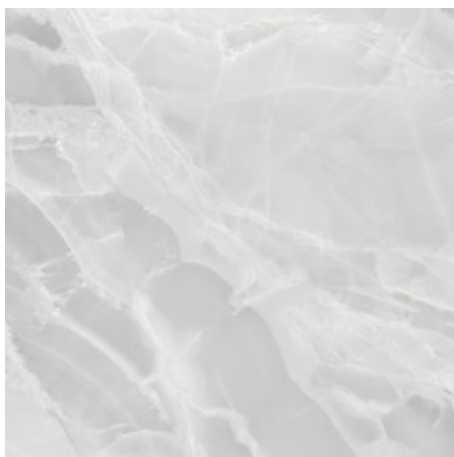

120x120 Rc / 48"x48"

NAVY PULIDO 120x120 RC
G.157 | Premium polished | Neutral Body
Rectified.

WHITE PULIDO 120x120 RC
G.157 | Premium polished | Neutral Body
Rectified.

GREY PULIDO 120x120 RC
G.157 | Premium polished | Neutral Body
Rectified.