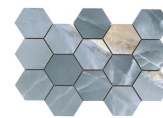

WHITE PULIDO 60x120 RC
G.155 | Premium polished | Neutral Body Rectified.

GREY PULIDO 60x120 RC
G.155 | Premium polished | Neutral Body Rectified.

BLACK PULIDO GRANILLA 60x120 RC
G.155 | Premium polished | Neutral Body Rectified.

BEIGE PULIDO 60x120 RC
G.155 | Premium polished | Neutral Body Rectified.

32,5x22,5 /

HEXAGON AMPLE WHITE PULIDO PREMIUM 32,5X22,5
SP2046 | Premium polished |

HEXAGON AMPLE BEIGE PULIDO PREMIUM 32,5X22,5
SP2046 | Premium polished |

HEXAGON AMPLE NAVY PULIDO PREMIUM 32,5X22,5
SP2046 | Premium polished |

HEXAGON AMPLE M GREY PULIDO PREMIUM 32,5X22,5
SP2046 | Premium polished |

HEXAGON AMPLE BLACK PULIDO PREMIUM 32,5X22,5
SP2046 | Premium polished |

30x30 / 12"x12"

**MOSAICO NAVY PULIDO PREMIUM
30x30**
SP2037 | Premium polished |

MOSAICO BEIGE PULIDO 30x30
SP2041 | Polished |

MOSAICO WHITE PULIDO 30x30
SP2041 | Polished |

MOSAICO GREY PULIDO 30x30
SP2041 | Polished |