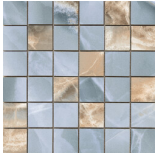

60x120 Rc / 24"x48"

NAVY PULIDO 60x120 RC
G.155 | Premium polished | Neutral Body Rectified.

WHITE PULIDO 60x120 RC
G.155 | Premium polished | Neutral Body Rectified.

BLACK PULIDO GRANILLA 60x120 RC
G.155 | Premium polished | Neutral Body Rectified.

BEIGE PULIDO 60x120 RC
G.155 | Premium polished | Neutral Body Rectified.

32,5x22,5 /

HEXAGON AMPLE WHITE PULIDO PREMIUM 32,5X22,5
SP2046 | Premium polished |

HEXAGON AMPLE BEIGE PULIDO PREMIUM 32,5X22,5
SP2046 | Premium polished |

HEXAGON AMPLE NAVY PULIDO PREMIUM 32,5X22,5
SP2046 | Premium polished |

HEXAGON AMPLE BLACK PULIDO PREMIUM 32,5X22,5
SP2046 | Premium polished |

30x30 / 12"x12"

**MOSAICO NAVY PULIDO PREMIUM
30x30**

SP2037 | Premium polished |

MOSAICO BEIGE PULIDO 30x30
SP2037 | Polished |

MOSAICO WHITE PULIDO 30x30
SP2037 | Polished |

MOSAICO BLACK PULIDO 30x30
SP2037 | Polished |

26x27 / 11"x11"

**HEXAGON WHITE PULIDO PREMIUM
26X27**

SP2054 | Premium polished |