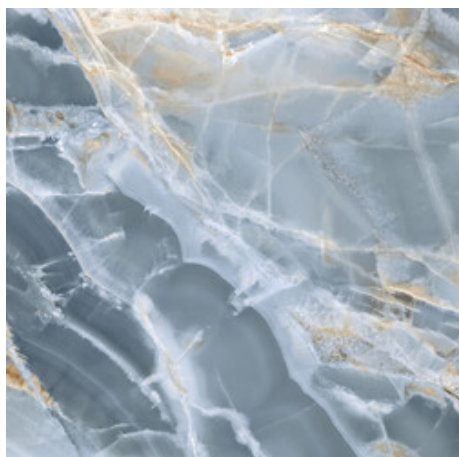

120x120 Rc / 48"x48"

NAVY PULIDO 120x120 RC
G.157 | Premium polished | Neutral Body
Rectified.

WHITE PULIDO 120x120 RC
G.157 | Premium polished | Neutral Body
Rectified.

GREY PULIDO 120x120 RC
G.157 | Premium polished | Neutral Body
Rectified.

WHITE PULIDO 60x120 RC
G.155 | Premium polished | Neutral Body Rectified.

GREY PULIDO 60x120 RC
G.155 | Premium polished | Neutral Body Rectified.

BLACK PULIDO GRANILLA 60x120 RC
G.155 | Premium polished | Neutral Body Rectified.