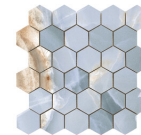

**HEXAGON AMPLE NAVY PULIDO PREMIUM 32,5X22,5**  
SP2046 | Premium polished |

**HEXAGON AMPLE BLACK PULIDO PREMIUM 32,5X22,5**  
SP2046 | Premium polished |

30x30 / 12"x12"

**MOSAICO NAVY PULIDO PREMIUM  
30x30**

SP2037 | Premium polished |

**MOSAICO BEIGE PULIDO 30x30**  
SP2037 | Polished |

**MOSAICO WHITE PULIDO 30x30**  
SP2037 | Polished |

**MOSAICO BLACK PULIDO 30x30**  
SP2037 | Polished |

26x27 / 11"x11"

**HEXAGON WHITE PULIDO PREMIUM  
26X27**

SP2054 | Premium polished |

**HEXAGON BEIGE PULIDO PREMIUM  
26X27**

SP2054 | Premium polished |

**HEXAGON NAVY PULIDO PREMIUM  
26X27**

SP2054 | Premium polished |

**HEXAGON BLACK PULIDO PREMIUM  
26X27**