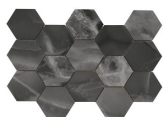

60x120 Rc / 24"x48"

NAVY PULIDO 60x120 RC
G.155 | Premium polished | Neutral Body Rectified.

WHITE PULIDO 60x120 RC
G.155 | Premium polished | Neutral Body Rectified.

BLACK PULIDO GRANILLA 60x120 RC
G.155 | Premium polished | Neutral Body Rectified.

BEIGE PULIDO 60x120 RC
G.155 | Premium polished | Neutral Body Rectified.

32,5x22,5 /

HEXAGON AMPLE WHITE PULIDO PREMIUM 32,5X22,5
SP2046 | Premium polished |

HEXAGON AMPLE BEIGE PULIDO PREMIUM 32,5X22,5
SP2046 | Premium polished |

HEXAGON AMPLE NAVY PULIDO PREMIUM 32,5X22,5
SP2046 | Premium polished |

HEXAGON AMPLE BLACK PULIDO PREMIUM 32,5X22,5
SP2046 | Premium polished |

30x30 / 12"x12"

**MOSAICO NAVY PULIDO PREMIUM
30x30**

SP2037 | Premium polished |

MOSAICO BEIGE PULIDO 30x30
SP2037 | Polished |

MOSAICO WHITE PULIDO 30x30
SP2037 | Polished |

MOSAICO BLACK PULIDO 30x30
SP2037 | Polished |

26x27 / 11"x11"

**HEXAGON WHITE PULIDO PREMIUM
26X27**

SP2054 | Premium polished |