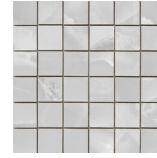

60x120 Rc / 24"x48"

NAVY PULIDO 60x120 RC
G.155 | Premium polished | Neutral Body Rectified.

WHITE PULIDO 60x120 RC
G.155 | Premium polished | Neutral Body Rectified.

BLACK PULIDO GRANILLA 60x120 RC
G.155 | Premium polished | Neutral Body Rectified.

BEIGE PULIDO 60x120 RC
G.155 | Premium polished | Neutral Body Rectified.

32,5x22,5 /

HEXAGON AMPLE WHITE PULIDO PREMIUM 32,5X22,5
SP2046 | Premium polished |

HEXAGON AMPLE BEIGE PULIDO PREMIUM 32,5X22,5
SP2046 | Premium polished |

HEXAGON AMPLE NAVY PULIDO PREMIUM 32,5X22,5
SP2046 | Premium polished |

HEXAGON AMPLE BLACK PULIDO PREMIUM 32,5X22,5
SP2046 | Premium polished |

30x30 / 12"x12"

**MOSAICO NAVY PULIDO PREMIUM
30x30**

SP2037 | Premium polished |

MOSAICO BEIGE PULIDO 30x30
SP2037 | Polished |

MOSAICO WHITE PULIDO 30x30
SP2037 | Polished |

MOSAICO BLACK PULIDO 30x30
SP2037 | Polished |

26x27 / 11"x11"

**HEXAGON WHITE PULIDO PREMIUM
26X27**

SP2054 | Premium polished |