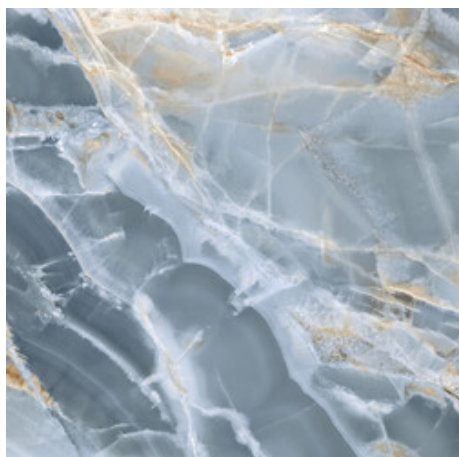

120x120 Rc / 48"x48"

NAVY PULIDO 120x120 RC
G.157 | Premium polished | Neutral Body Rectified.

WHITE PULIDO 120x120 RC
G.157 | Premium polished | Neutral Body Rectified.

GREY PULIDO 120x120 RC
G.157 | Premium polished | Neutral Body Rectified.

WHITE PULIDO 60x120 RC
G.155 | Premium polished | Neutral Body Rectified.

GREY PULIDO 60x120 RC
G.155 | Premium polished | Neutral Body Rectified.

BLACK PULIDO GRANILLA 60x120 RC
G.155 | Premium polished | Neutral Body Rectified.