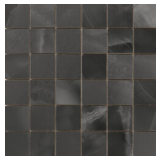

HEXAGON AMPLE NAVY PULIDO PREMIUM 32,5X22,5
SP2046 | Premium polished |

HEXAGON AMPLE M GREY PULIDO PREMIUM 32,5X22,5
SP2046 | Premium polished |

HEXAGON AMPLE BLACK PULIDO PREMIUM 32,5X22,5
SP2046 | Premium polished |

30x30 / 12"x12"

**MOSAICO NAVY PULIDO PREMIUM
30x30**
SP2037 | Premium polished |

MOSAICO BEIGE PULIDO 30x30
SP2037 | Polished |

MOSAICO WHITE PULIDO 30x30
SP2037 | Polished |

MOSAICO GREY PULIDO 30x30
SP2037 | Polished |

MOSAICO BLACK PULIDO 30x30
SP2037 | Polished |

26x27 / 11"x11"

**HEXAGON WHITE PULIDO PREMIUM
26X27**
SP2054 | Premium polished |

**HEXAGON BEIGE PULIDO PREMIUM
26X27**
SP2054 | Premium polished |

**HEXAGON NAVY PULIDO PREMIUM
26X27**
SP2054 | Premium polished |

**HEXAGON GREY PULIDO PREMIUM
26X27**
SP2054 | Premium polished |

**HEXAGON BLACK PULIDO PREMIUM
26X27**
SP2054 | Premium polished |

Technical Step

Porcelain Tiles

RODAPIÉ 10X120 PULIDO
| 120X120 / 48"x48"