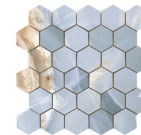

30x30 / 12"x12"

**MOSAICO NAVY PULIDO PREMIUM
30x30**
SP2037 | Premium polished |

MOSAICO BEIGE PULIDO 30x30
SP2037 | Polished |

MOSAICO WHITE PULIDO 30x30
SP2037 | Polished |

MOSAICO GREY PULIDO 30x30
SP2037 | Polished |

MOSAICO BLACK PULIDO 30x30
SP2037 | Polished |

26x27 / 11"x11"

**HEXAGON WHITE PULIDO PREMIUM
26X27**
SP2054 | Premium polished |

**HEXAGON BEIGE PULIDO PREMIUM
26X27**
SP2054 | Premium polished |

**HEXAGON NAVY PULIDO PREMIUM
26X27**
SP2054 | Premium polished |

**HEXAGON GREY PULIDO PREMIUM
26X27**
SP2054 | Premium polished |

**HEXAGON BLACK PULIDO PREMIUM
26X27**
SP2054 | Premium polished |

Technical Step

Porcelain Tiles

RODAPIÉ 10X120 PULIDO
| 120X120 / 48"x48"