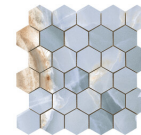

HEXAGON AMPLE NAVY PULIDO PREMIUM 32,5X22,5
SP2046 | Premium polished |

HEXAGON AMPLE BLACK PULIDO PREMIUM 32,5X22,5
SP2046 | Premium polished |

30x30 / 12"x12"

**MOSAICO NAVY PULIDO PREMIUM
30x30**

SP2037 | Premium polished |

MOSAICO BEIGE PULIDO 30x30
SP2037 | Polished |

MOSAICO WHITE PULIDO 30x30
SP2037 | Polished |

MOSAICO BLACK PULIDO 30x30
SP2037 | Polished |

26x27 / 11"x11"

**HEXAGON WHITE PULIDO PREMIUM
26X27**

SP2054 | Premium polished |

**HEXAGON BEIGE PULIDO PREMIUM
26X27**

SP2054 | Premium polished |

**HEXAGON NAVY PULIDO PREMIUM
26X27**

SP2054 | Premium polished |

**HEXAGON BLACK PULIDO PREMIUM
26X27**

SP2054 | Premium polished |

Technical Step