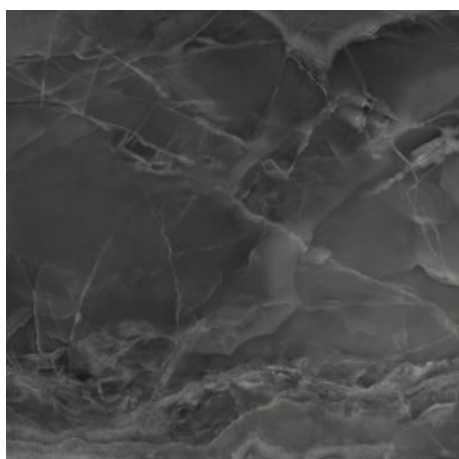

120x120 Rc / 48"x48"

NAVY PULIDO 120x120 RC
G.157 | Premium polished | Neutral Body
Rectified.

WHITE PULIDO 120x120 RC
G.157 | Premium polished | Neutral Body
Rectified.

GREY PULIDO 120x120 RC
G.157 | Premium polished | Neutral Body
Rectified.