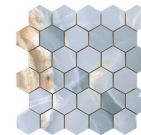

HEXAGON AMPLE BLACK PULIDO PREMIUM 32,5X22,5
SP2046 | Premium polished |

30x30 / 12"x12"

**MOSAICO NAVY PULIDO PREMIUM
30x30**
SP2037 | Premium polished |

MOSAICO BEIGE PULIDO 30x30
SP2037 | Polished |

MOSAICO WHITE PULIDO 30x30
SP2037 | Polished |

MOSAICO GREY PULIDO 30x30
SP2037 | Polished |

MOSAICO BLACK PULIDO 30x30
SP2037 | Polished |

26x27 / 11"x11"

**HEXAGON WHITE PULIDO PREMIUM
26X27**
SP2054 | Premium polished |

**HEXAGON BEIGE PULIDO PREMIUM
26X27**
SP2054 | Premium polished |

**HEXAGON NAVY PULIDO PREMIUM
26X27**
SP2054 | Premium polished |

**HEXAGON GREY PULIDO PREMIUM
26X27**
SP2054 | Premium polished |

**HEXAGON BLACK PULIDO PREMIUM
26X27**
SP2054 | Premium polished |

Technical Step