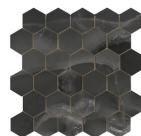

30x30 / 12"x12"

**MOSAICO NAVY PULIDO PREMIUM
30x30**
SP2037 | Premium polished |

MOSAICO BEIGE PULIDO 30x30
SP2041 | Polished |

MOSAICO WHITE PULIDO 30x30
SP2041 | Polished |

MOSAICO GREY PULIDO 30x30
SP2041 | Polished |

MOSAICO BLACK PULIDO 30x30
SP2041 | Polished |

26x27 / 11"x11"

**HEXAGON WHITE PULIDO PREMIUM
26X27**
SP2054 | Premium polished |

**HEXAGON BEIGE PULIDO PREMIUM
26X27**
SP2054 | Premium polished |

**HEXAGON NAVY PULIDO PREMIUM
26X27**
SP2054 | Premium polished |

**HEXAGON GREY PULIDO PREMIUM
26X27**
SP2054 | Premium polished |

**HEXAGON BLACK PULIDO PREMIUM
26X27**
SP2054 | Premium polished |

Technical Step

Porcelain Tiles

RODAPIÉ 10X120 PULIDO
| 120X120 / 48"x48"