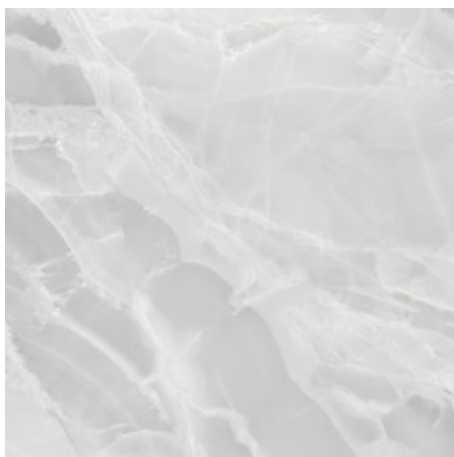

120x120 Rc / 48"x48"

NAVY PULIDO 120x120 RC
G.157 | Premium polished | Neutral Body Rectified.

WHITE PULIDO 120x120 RC
G.157 | Premium polished | Neutral Body Rectified.

GREY PULIDO 120x120 RC
G.157 | Premium polished | Neutral Body Rectified.