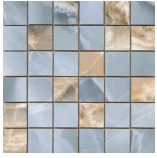

HEXAGON AMPLE NAVY PULIDO PREMIUM 32,5X22,5
SP2046 | Premium polished |

HEXAGON AMPLE M GREY PULIDO PREMIUM 32,5X22,5
SP2046 | Premium polished |

HEXAGON AMPLE BLACK PULIDO PREMIUM 32,5X22,5
SP2046 | Premium polished |

30x30 / 12"x12"

**MOSAICO NAVY PULIDO PREMIUM
30x30**
SP2037 | Premium polished |

MOSAICO BEIGE PULIDO 30x30
SP2041 | Polished |

MOSAICO WHITE PULIDO 30x30
SP2041 | Polished |

MOSAICO GREY PULIDO 30x30
SP2041 | Polished |

MOSAICO BLACK PULIDO 30x30
SP2041 | Polished |

26x27 / 11"x11"

**HEXAGON WHITE PULIDO PREMIUM
26X27**
SP2054 | Premium polished |

**HEXAGON BEIGE PULIDO PREMIUM
26X27**
SP2054 | Premium polished |

**HEXAGON NAVY PULIDO PREMIUM
26X27**
SP2054 | Premium polished |