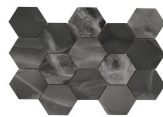

WHITE PULIDO 60x120 RC
G.155 | Premium polished | Neutral Body Rectified.

GREY PULIDO 60x120 RC
G.155 | Premium polished | Neutral Body Rectified.

BLACK PULIDO GRANILLA 60x120 RC
G.155 | Premium polished | Neutral Body Rectified.

BEIGE PULIDO 60x120 RC
G.155 | Premium polished | Neutral Body Rectified.

32,5x22,5 /

HEXAGON AMPLE WHITE PULIDO PREMIUM 32,5X22,5
SP2046 | Premium polished |

HEXAGON AMPLE BEIGE PULIDO PREMIUM 32,5X22,5
SP2046 | Premium polished |

HEXAGON AMPLE NAVY PULIDO PREMIUM 32,5X22,5
SP2046 | Premium polished |

HEXAGON AMPLE M GREY PULIDO PREMIUM 32,5X22,5
SP2046 | Premium polished |

HEXAGON AMPLE BLACK PULIDO PREMIUM 32,5X22,5
SP2046 | Premium polished |

30x30 / 12"x12"

**MOSAICO NAVY PULIDO PREMIUM
30x30**
SP2037 | Premium polished |

MOSAICO BEIGE PULIDO 30x30
SP2041 | Polished |

MOSAICO WHITE PULIDO 30x30
SP2041 | Polished |

MOSAICO GREY PULIDO 30x30
SP2041 | Polished |