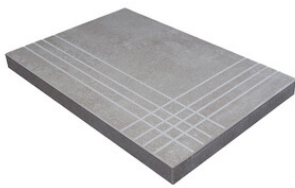

cifre
cerámica

Series **Mobile**

30x120 XS / 12"x48"

30x120 Xs / 12"x48"

ALMOND MATE 30X120 XS
G.75 | MATT | Neutral Body

NATURE MATE 30X120 XS
G.75 | MATT | Neutral Body

WALNUT MATE 30X120 XS
G.75 | MATT | Neutral Body

Technical Step

Porcelain Tiles

RODAPIÉ 10X60
| 30X120 / 12"x48"

PELDAÑO ROMO 30X120
| 30X120 / 12"x48"

PELDAÑO ANGULO ROMO 30X120
| 30X120 / 12"x48"

PELDAÑO GRADONE RECTO 30X120
| 30X120 / 12"x48"

PELDAÑO ANGULO GRADONE RECTO 30X120
| 30X120 / 12"x48"