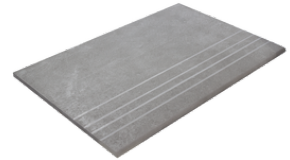

PELDAÑO ROMO 60X120
| 60X120 / 24"x48"