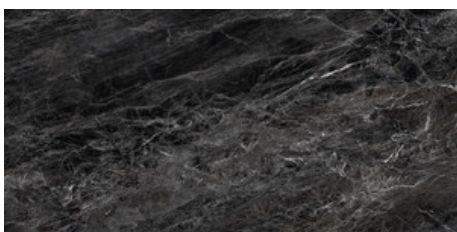

120x280 Rc / 48"x111"

BLACK PULIDO 120X280 RC
G.196 | Polished | Coloured body
Rectified.

120x120 Rc / 48"x48"

BLACK PULIDO GRANILLA 120x120

RC

G.157 | Premium polished | Neutral Body
Rectified.

60x120 Rc / 24"x48"