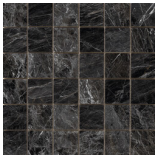

120x280 Rc / 48"x111"

BLACK PULIDO 120X280 RC
G.196 | Polished | Coloured body
Rectified.

120x120 Rc / 48"x48"

BLACK PULIDO GRANILLA 120x120

RC

G.157 | Premium polished | Neutral Body
Rectified.

60x120 Rc / 24"x48"

BLACK PULIDO GRANILLA 60x120

RC

G.155 | Premium polished | Neutral Body
Rectified.

32,5x22,5 /

HEXAGON AMPLE BLACK PULIDO
32,5X22,5
SP2046 | Polished |

30x30 / 12"x12"

MOSAICO BLACK PULIDO 30x30
SP2037 | Polished |

Technical Step

Porcelain Tiles

RODAPIÉ 10X120 PULIDO
| 120X120 / 48"x48"

RODAPIÉ 10X60 PULIDO
| 60X120 / 24"x48"

Gallery