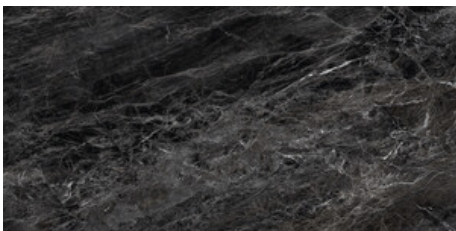

120x280 Rc / 48"x111"

BLACK PULIDO 120X280 RC
G.196 | Polished | Coloured body
Rectified.

120x120 Rc / 48"x48"

BLACK PULIDO GRANILLA 120x120

RC

G.157 | Premium polished | Neutral Body
Rectified.

60x120 Rc / 24"x48"