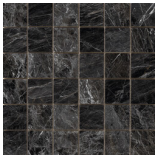

120x280 Rc / 48"x111"

BLACK PULIDO 120X280 RC
G.196 | Polished | Coloured body
Rectified.

120x120 Rc / 48"x48"

BLACK PULIDO GRANILLA 120x120

RC

G.157 | Premium polished | Neutral Body
Rectified.

60x120 Rc / 24"x48"

BLACK PULIDO GRANILLA 60x120

RC

G.155 | Premium polished | Neutral Body
Rectified.

32,5x22,5 /

HEXAGON AMPLE BLACK PULIDO
32,5X22,5
SP2046 | Polished |

30x30 / 12"x12"

MOSAICO BLACK PULIDO 30x30
SP2041 | Polished |

Technical Step

Porcelain Tiles

RODAPIÉ 10X120 PULIDO
| 120X120 / 48"x48"

RODAPIÉ 10X60 PULIDO
| 60X120 / 24"x48"

Gallery