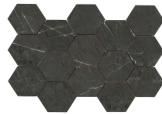

Series Marquina

120x280 RC / 48"x111"

120x260 RC / 48"x103"

120x120 RC / 48"x48"

60x120 RC / 24"x48"

60x60 RC / 24"x24"

15x17 / 6"x7"

7,5x30 / 3"x12"

120x280 Rc / 48"x111"

PULIDO 120X280 RC
G.196 | Polished | Coloured body
Rectified.

120x260 Rc / 48"x103"

MATE 120X260 RC

G.198 | MATT | Coloured body
Rectified.

PULIDO 120X260 RC

G.199 | Polished | Coloured body
Rectified.

120x120 Rc / 48"x48"

PULIDO 120X120 RC
G.192 | Polished | Neutral Body
Rectified.

60x120 Rc / 24"x48"

PULIDO GRANILLA 60X120 RC
G.155 | Premium polished | Neutral Body
Rectified.

60x60 Rc / 24"x24"

PULIDO GRANILLA 60X60 RC
G.175 | Premium polished | Neutral Body
Rectified.

32,5x22,5 /

**HEX AMPLE MALLA PULIDO
32,5X22,5**
SP2046 | Polished |

HEXAGON AMPLE PULIDO 32,5X22,5
SP2046 | Polished |

30x30 / 12"x12"

MOSAICO PULIDO 30X30
SP2037 | Polished |

26x27 / 11"x11"

HEXAGON PULIDO 26X27
SP2051 | Polished |