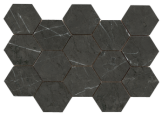

Series Marquina

120x280 RC / 48"x111"

120x260 RC / 48"x103"

120x120 RC / 48"x48"

60x120 RC / 24"x48"

60x60 RC / 24"x24"

15x17 / 6"x7"

7,5x30 / 3"x12"

120x280 Rc / 48"x111"

PULIDO 120X280 RC
G.196 | Polished | Coloured body
Rectified.

120x260 Rc / 48"x103"

MATE 120X260 RC

G.198 | MATT | Coloured body
Rectified.

PULIDO 120X260 RC

G.199 | Polished | Coloured body
Rectified.

120x120 Rc / 48"x48"

PULIDO 120X120 RC
G.192 | Polished | Neutral Body
Rectified.

60x120 Rc / 24"x48"

PULIDO GRANILLA 60X120 RC
G.155 | Premium polished | Neutral Body
Rectified.

60x60 Rc / 24"x24"

PULIDO GRANILLA 60X60 RC
G.175 | Premium polished | Neutral Body
Rectified.

32,5x22,5 /

**HEX AMPLE MALLA PULIDO
32,5X22,5**
SP2046 | Polished |

HEXAGON AMPLE PULIDO 32,5X22,5
SP2046 | Polished |

30x30 / 12"x12"

MOSAICO PULIDO 30X30
SP2037 | Polished |

26x27 / 11"x11"

HEXAGON PULIDO 26X27
SP2051 | Polished |