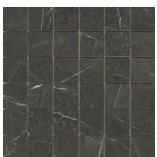

120x280 Rc / 48"x111"

**PULIDO 120X280 RC**  
G.196 | Polished | Coloured body  
Rectified.

120x260 Rc / 48"x103"

**MATE 120X260 RC**

G.198 | MATT | Coloured body  
Rectified.

**PULIDO 120X260 RC**

G.199 | Polished | Coloured body  
Rectified.

60x60 Rc / 24"x24"

---

**PULIDO GRANILLA 60X60 RC**  
G.175 | Premium polished | Neutral Body  
Rectified.

32,5x22,5 /

---

**HEX AMPLE MALLA PULIDO  
32,5X22,5**  
SP2046 | Polished |

**HEXAGON AMPLE PULIDO 32,5X22,5**  
SP2046 | Polished |

30x30 / 12"x12"

---

**MOSAICO PULIDO 30X30**  
SP2037 | Polished |

26x27 / 11"x11"

---

**HEXAGON PULIDO 26X27**  
SP2051 | Polished |

15x17 / 6"x7"

---