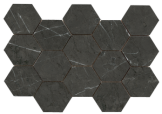

60x60 Rc / 24"x24"

---

**PULIDO GRANILLA 60X60 RC**  
G.175 | Premium polished | Neutral Body  
Rectified.

32,5x22,5 /

---

**HEX AMPLE MALLA PULIDO  
32,5X22,5**  
SP2046 | Polished |

**HEXAGON AMPLE PULIDO 32,5X22,5**  
SP2046 | Polished |

30x30 / 12"x12"

---

**MOSAICO PULIDO 30X30**  
SP2037 | Polished |

26x27 / 11"x11"

---

**HEXAGON PULIDO 26X27**  
SP2051 | Polished |

15x17 / 6"x7"

---