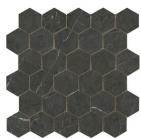

120x280 Rc / 48"x111"

PULIDO 120X280 RC
G.196 | Polished | Coloured body
Rectified.

120x260 Rc / 48"x103"

MATE 120X260 RC

G.198 | MATT | Coloured body
Rectified.

PULIDO 120X260 RC

G.199 | Polished | Coloured body
Rectified.

120x120 Rc / 48"x48"

PULIDO 120X120 RC
G.192 | Polished | Neutral Body
Rectified.

60x120 Rc / 24"x48"

PULIDO GRANILLA 60X120 RC
G.155 | Premium polished | Neutral Body
Rectified.

60x60 Rc / 24"x24"

PULIDO GRANILLA 60X60 RC
G.175 | Premium polished | Neutral Body
Rectified.

32,5x22,5 /

**HEX AMPLE MALLA PULIDO
32,5X22,5**
SP2046 | Polished |

HEXAGON AMPLE PULIDO 32,5X22,5
SP2046 | Polished |

30x30 / 12"x12"

MOSAICO PULIDO 30X30
SP2037 | Polished |

26x27 / 11"x11"

HEXAGON PULIDO 26X27
SP2051 | Polished |

15x17 / 6"x7"

HEXAGON BRILLO 15X17
G.25 | GLOSSY | Neutral Body

HEXAGON MATE 15x17 N-PLUS
G.11 | MATT | Neutral Body

7,5x30 / 3"x12"

BRILLO 7,5X30
G.125 | GLOSSY | White body

MATE 7,5X30
G.125 | MATT | White body