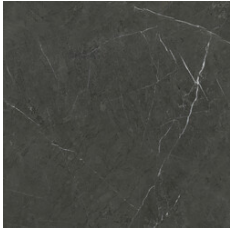

120x280 Rc / 48"x111"

PULIDO 120X280 RC
G.196 | Polished | Coloured body
Rectified.

120x260 Rc / 48"x103"

MATE 120X260 RC

G.198 | MATT | Coloured body
Rectified.

PULIDO 120X260 RC

G.199 | Polished | Coloured body
Rectified.

120x120 Rc / 48"x48"

PULIDO 120X120 RC
G.192 | Polished | Neutral Body
Rectified.

60x120 Rc / 24"x48"

PULIDO GRANILLA 60X120 RC
G.155 | Premium polished | Neutral Body
Rectified.

60x60 Rc / 24"x24"

PULIDO GRANILLA 60X60 RC
G.175 | Premium polished | Neutral Body
Rectified.

32,5x22,5 /

**HEX AMPLE MALLA PULIDO
32,5X22,5**
SP2046 | Polished |

HEXAGON AMPLE PULIDO 32,5X22,5
SP2046 | Polished |

30x30 / 12"x12"

MOSAICO PULIDO 30X30
SP2037 | Polished |

26x27 / 11"x11"

HEXAGON PULIDO 26X27
SP2051 | Polished |