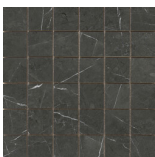

120x280 Rc / 48"x111"

PULIDO 120X280 RC
G.196 | Polished | Coloured body
Rectified.

120x260 Rc / 48"x103"

MATE 120X260 RC

G.198 | MATT | Coloured body
Rectified.

PULIDO 120X260 RC

G.199 | Polished | Coloured body
Rectified.

32,5x22,5 /

**HEX AMPLE MALLA PULIDO
32,5X22,5**
SP2046 | Polished |

HEXAGON AMPLE PULIDO 32,5X22,5
SP2046 | Polished |

30x30 / 12"x12"

MOSAICO PULIDO 30X30
SP2041 | Polished |

26x27 / 11"x11"

HEXAGON PULIDO 26X27
SP2051 | Polished |

15x17 / 6"x7"

HEXAGON BRILLO 15X17
G.25 | GLOSSY | Neutral Body

HEXAGON MATE 15x17 N-PLUS
G.11 | MATT | Neutral Body

7,5x30 / 3"x12"

BRILLO 7,5X30
G.125 | GLOSSY | White body

MATE 7,5X30
G.125 | MATT | White body