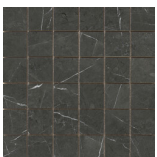

**32,5x22,5 /**

---

**HEXAGON AMPLE PULIDO  
32,5X22,5**  
SP2046 | Polished |

**HEXAGON AMPLE PULIDO 32,5X22,5**  
SP2046 | Polished |

**30x30 / 12"x12"**

---

**MOSAICO PULIDO 30X30**  
SP2037 | Polished |

26x27 / 11"x11"

---

**HEXAGON PULIDO 26X27**  
SP2051 | Polished |

15x17 / 6"x7"

---

**HEXAGON BRILLO 15X17**  
G.25 | GLOSSY | Neutral Body

**HEXAGON MATE 15x17 N-PLUS**  
G.11 | MATT | Neutral Body

7,5x30 / 3"x12"

---

**BRILLO 7,5X30**  
G.125 | GLOSSY | White body

**MATE 7,5X30**  
G.125 | MATT | White body

---