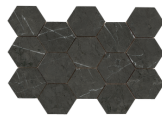

Series Marquina

120x280 RC / 48"x111"

120x260 RC / 48"x103"

120x120 RC / 48"x48"

60x120 RC / 24"x48"

60x60 RC / 24"x24"

15x17 / 6"x7"

7,5x30 / 3"x12"

120x280 Rc / 48"x111"

PULIDO 120X280 RC
G.196 | Polished | Coloured body
Rectified.

120x260 Rc / 48"x103"

MATE 120X260 RC

G.198 | MATT | Coloured body
Rectified.

PULIDO 120X260 RC

G.199 | Polished | Coloured body
Rectified.

120x120 Rc / 48"x48"

PULIDO 120X120 RC
G.192 | Polished | Neutral Body
Rectified.

60x120 Rc / 24"x48"

PULIDO GRANILLA 60X120 RC
G.155 | Premium polished | Neutral Body
Rectified.

60x60 Rc / 24"x24"

PULIDO GRANILLA 60X60 RC
G.175 | Premium polished | Neutral Body
Rectified.

32,5x22,5 /

**HEX AMPLE MALLA PULIDO
32,5X22,5**
SP2046 | Polished |

HEXAGON AMPLE PULIDO 32,5X22,5
SP2046 | Polished |

30x30 / 12"x12"

MOSAICO PULIDO 30X30
SP2041 | Polished |

26x27 / 11"x11"

HEXAGON PULIDO 26X27
SP2051 | Polished |