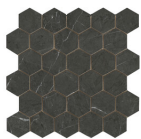

**32,5x22,5 /**

---

**HEXAGON AMPLE PULIDO  
32,5X22,5**  
SP2046 | Polished |

**HEXAGON AMPLE PULIDO 32,5X22,5**  
SP2046 | Polished |

**30x30 / 12"x12"**

---

**MOSAICO PULIDO 30X30**  
SP2037 | Polished |

26x27 / 11"x11"

---

**HEXAGON PULIDO 26X27**  
SP2051 | Polished |

15x17 / 6"x7"

---

**HEXAGON BRILLO 15X17**  
G.25 | GLOSSY | Neutral Body

**HEXAGON MATE 15x17 N-PLUS**  
G.11 | MATT | Neutral Body

7,5x30 / 3"x12"

---

**BRILLO 7,5X30**  
G.125 | GLOSSY | White body

**MATE 7,5X30**  
G.125 | MATT | White body

---