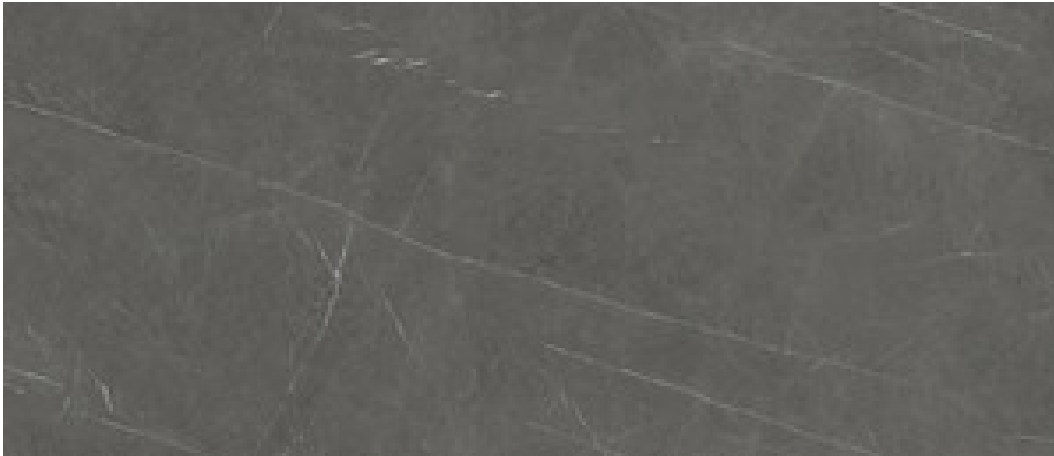

120x280 Rc / 48"x111"

**PULIDO 120X280 RC**  
G.196 | Polished | Coloured body  
Rectified.

120x260 Rc / 48"x103"

**MATE 120X260 RC**

G.198 | MATT | Coloured body  
Rectified.

**PULIDO 120X260 RC**

G.199 | Polished | Coloured body  
Rectified.