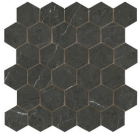

30x30 / 12"x12"

---

**MOSAICO PULIDO 30X30**  
SP2037 | Polished |

26x27 / 11"x11"

---

**HEXAGON PULIDO 26X27**  
SP2051 | Polished |

15x17 / 6"x7"

---

**HEXAGON BRILLO 15X17**  
G.25 | GLOSSY | Neutral Body

**HEXAGON MATE 15x17 N-PLUS**  
G.11 | MATT | Neutral Body

7,5x30 / 3"x12"

---

**BRILLO 7,5X30**  
G.125 | GLOSSY | White body

**MATE 7,5X30**  
G.125 | MATT | White body