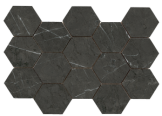

Series Marquina

120x280 RC / 48"x111"

120x260 RC / 48"x103"

120x120 RC / 48"x48"

60x120 RC / 24"x48"

60x60 RC / 24"x24"

15x17 / 6"x7"

7,5x30 / 3"x12"

120x280 Rc / 48"x111"

PULIDO 120X280 RC
G.196 | Polished | Coloured body
Rectified.

120x260 Rc / 48"x103"

MATE 120X260 RC

G.198 | MATT | Coloured body
Rectified.

PULIDO 120X260 RC

G.199 | Polished | Coloured body
Rectified.

120x120 Rc / 48"x48"

PULIDO 120X120 RC
G.192 | Polished | Neutral Body
Rectified.

60x120 Rc / 24"x48"

PULIDO GRANILLA 60X120 RC
G.155 | Premium polished | Neutral Body
Rectified.

60x60 Rc / 24"x24"

PULIDO GRANILLA 60X60 RC
G.175 | Premium polished | Neutral Body
Rectified.

32,5x22,5 /

**HEX AMPLE MALLA PULIDO
32,5X22,5**
SP2046 | Polished |

HEXAGON AMPLE PULIDO 32,5X22,5
SP2046 | Polished |

30x30 / 12"x12"

MOSAICO PULIDO 30X30
SP2041 | Polished |

26x27 / 11"x11"

HEXAGON PULIDO 26X27
SP2051 | Polished |