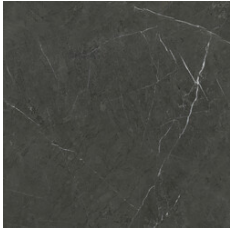

120x280 Rc / 48"x111"

PULIDO 120X280 RC
G.196 | Polished | Coloured body
Rectified.

120x260 Rc / 48"x103"

MATE 120X260 RC

G.198 | MATT | Coloured body
Rectified.

PULIDO 120X260 RC

G.199 | Polished | Coloured body
Rectified.

120x120 Rc / 48"x48"

PULIDO 120X120 RC
G.192 | Polished | Neutral Body
Rectified.

60x120 Rc / 24"x48"

PULIDO GRANILLA 60X120 RC
G.155 | Premium polished | Neutral Body
Rectified.

60x60 Rc / 24"x24"

PULIDO GRANILLA 60X60 RC
G.175 | Premium polished | Neutral Body
Rectified.

32,5x22,5 /

**HEX AMPLE MALLA PULIDO
32,5X22,5**
SP2046 | Polished |

HEXAGON AMPLE PULIDO 32,5X22,5
SP2046 | Polished |

30x30 / 12"x12"

MOSAICO PULIDO 30X30
SP2041 | Polished |

26x27 / 11"x11"

HEXAGON PULIDO 26X27
SP2051 | Polished |