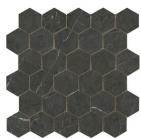

120x280 Rc / 48"x111"

PULIDO 120X280 RC
G.196 | Polished | Coloured body
Rectified.

120x260 Rc / 48"x103"

MATE 120X260 RC

G.198 | MATT | Coloured body
Rectified.

PULIDO 120X260 RC

G.199 | Polished | Coloured body
Rectified.

120x120 Rc / 48"x48"

PULIDO 120X120 RC
G.192 | Polished | Neutral Body
Rectified.

60x120 Rc / 24"x48"

PULIDO GRANILLA 60X120 RC
G.155 | Premium polished | Neutral Body
Rectified.

60x60 Rc / 24"x24"

PULIDO GRANILLA 60X60 RC
G.175 | Premium polished | Neutral Body
Rectified.

32,5x22,5 /

**HEX AMPLE MALLA PULIDO
32,5X22,5**
SP2046 | Polished |

HEXAGON AMPLE PULIDO 32,5X22,5
SP2046 | Polished |

30x30 / 12"x12"

MOSAICO PULIDO 30X30
SP2041 | Polished |

26x27 / 11"x11"

HEXAGON PULIDO 26X27
SP2051 | Polished |

15x17 / 6"x7"

HEXAGON BRILLO 15X17
G.25 | GLOSSY | Neutral Body

HEXAGON MATE 15x17 N-PLUS
G.11 | MATT | Neutral Body

7,5x30 / 3"x12"

BRILLO 7,5X30
G.125 | GLOSSY | White body

MATE 7,5X30
G.125 | MATT | White body