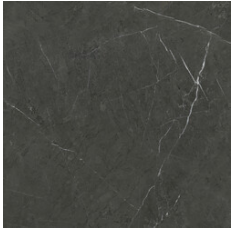

60x60 Rc / 24"x24"

PULIDO GRANILLA 60X60 RC
G.175 | Premium polished | Neutral Body
Rectified.

32,5x22,5 /

**HEX AMPLE MALLA PULIDO
32,5X22,5**
SP2046 | Polished |

HEXAGON AMPLE PULIDO 32,5X22,5
SP2046 | Polished |