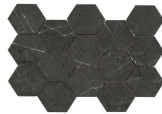

60x60 Rc / 24"x24"

---

**PULIDO GRANILLA 60X60 RC**  
G.175 | Premium polished | Neutral Body  
Rectified.

32,5x22,5 /

---

**HEX AMPLE MALLA PULIDO  
32,5X22,5**  
SP2046 | Polished |

**HEXAGON AMPLE PULIDO 32,5X22,5**  
SP2046 | Polished |

30x30 / 12"x12"

---

**MOSAICO PULIDO 30X30**  
SP2037 | Polished |

26x27 / 11"x11"

---

**HEXAGON PULIDO 26X27**  
SP2051 | Polished |

15x17 / 6"x7"

---