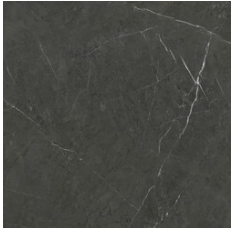

60x60 Rc / 24"x24"

PULIDO GRANILLA 60X60 RC
G.175 | Premium polished | Neutral Body
Rectified.

32,5x22,5 /

**HEXAGON AMPLE PULIDO
32,5X22,5**
SP2046 | Polished |

HEXAGON AMPLE PULIDO 32,5X22,5
SP2046 | Polished |