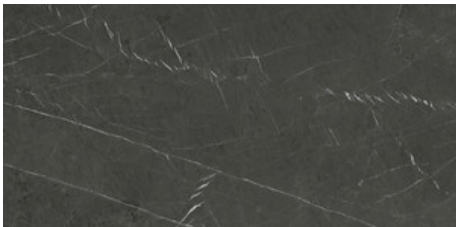

60x120 Rc / 24"x48"

---

**PULIDO GRANILLA 60X120 RC**  
G.155 | Premium polished | Neutral Body  
Rectified.

**60x60 Rc / 24"x24"**

---

**PULIDO GRANILLA 60X60 RC**  
G.175 | Premium polished | Neutral Body  
Rectified.