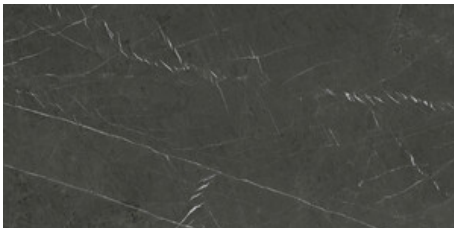

120x280 Rc / 48"x111"

PULIDO 120X280 RC
G.196 | Polished | Coloured body
Rectified.

120x260 Rc / 48"x103"

MATE 120X260 RC

G.198 | MATT | Coloured body
Rectified.

PULIDO 120X260 RC

G.199 | Polished | Coloured body
Rectified.

120x120 Rc / 48"x48"

PULIDO 120X120 RC
G.192 | Polished | Neutral Body
Rectified.

60x120 Rc / 24"x48"

PULIDO GRANILLA 60X120 RC
G.155 | Premium polished | Neutral Body
Rectified.

60x60 Rc / 24"x24"

PULIDO GRANILLA 60X60 RC
G.175 | Premium polished | Neutral Body
Rectified.