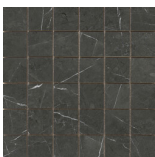

120x280 Rc / 48"x111"

PULIDO 120X280 RC
G.196 | Polished | Coloured body
Rectified.

120x260 Rc / 48"x103"

MATE 120X260 RC

G.198 | MATT | Coloured body
Rectified.

PULIDO 120X260 RC

G.199 | Polished | Coloured body
Rectified.

32,5x22,5 /

**HEX AMPLE MALLA PULIDO
32,5X22,5**
SP2046 | Polished |

HEXAGON AMPLE PULIDO 32,5X22,5
SP2046 | Polished |

30x30 / 12"x12"

MOSAICO PULIDO 30X30
SP2037 | Polished |

26x27 / 11"x11"

HEXAGON PULIDO 26X27
SP2051 | Polished |

15x17 / 6"x7"

HEXAGON BRILLO 15X17
G.25 | GLOSSY | Neutral Body

HEXAGON MATE 15x17 N-PLUS
G.11 | MATT | Neutral Body

7,5x30 / 3"x12"

BRILLO 7,5X30
G.125 | GLOSSY | White body

MATE 7,5X30
G.125 | MATT | White body