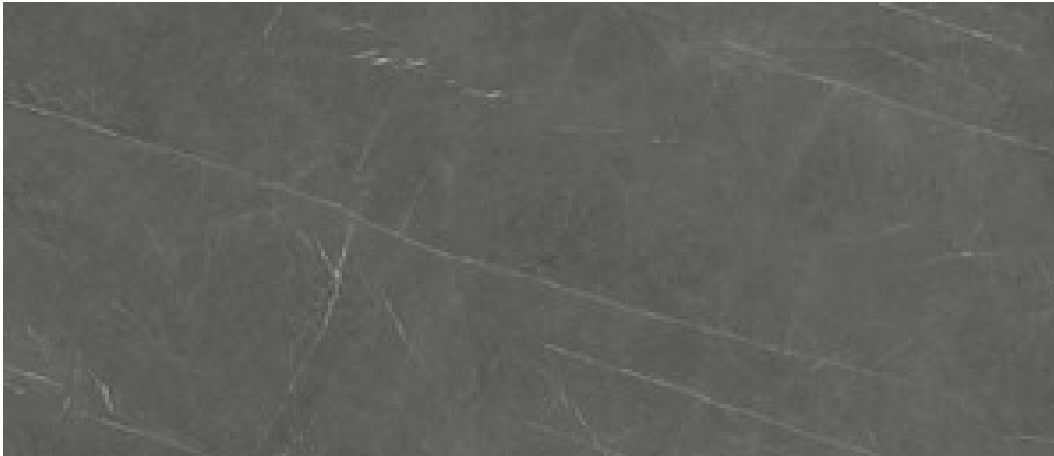

120x280 Rc / 48"x111"

PULIDO 120X280 RC
G.196 | Polished | Coloured body
Rectified.

120x260 Rc / 48"x103"

MATE 120X260 RC

G.198 | MATT | Coloured body
Rectified.

PULIDO 120X260 RC

G.199 | Polished | Coloured body
Rectified.