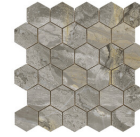

LUXURY HEXAGON AMPLE WHITE
PULIDO 32,5X22,5
SP2046 | Polished |

30x30 / 12"x12"

LUXURY MOSAICO BEIGE PULIDO
30X30
SP2037 | Polished |

LUXURY MOSAICO NATURE PULIDO
30X30
SP2037 | Polished |

LUXURY MOSAICO DARK PULIDO
30X30
SP2037 | Polished |

LUXURY MOSAICO WHITE PULIDO
30X30
SP2037 | Polished |

26x27 / 11"x11"

LUXURY HEXAGON WHITE PULIDO
26X27
SP2055 | Polished |

LUXURY HEXAGON BEIGE PULIDO
26X27
SP2055 | Polished |

LUXURY HEXAGON NATURE PULIDO
26X27
SP2055 | Polished |

LUXURY HEXAGON DARK PULIDO
26X27
SP2055 | Polished |

Technical Step

Porcelain Tiles

RODAPIÉ 10X60 PULIDO
| 60X120 / 24"x48"

RODAPIÉ 7,5X60
| 60X60 / 24"x24"

PELDAÑO ROMO 60X60
| 60X60 / 24"x24"

PELDAÑO ANGULO ROMO 60X60
| 60X60 / 24"x24"