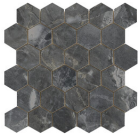

**LUXURY HEXAGON AMPLE DARK
PULIDO 32,5X22,5**
SP2046 | Polished |

**LUXURY HEXAGON AMPLE WHITE
PULIDO 32,5X22,5**
SP2046 | Polished |

30x30 / 12"x12"

**LUXURY MOSAICO BEIGE PULIDO
30X30**
SP2037 | Polished |

**LUXURY MOSAICO NATURE PULIDO
30X30**
SP2037 | Polished |

**LUXURY MOSAICO DARK PULIDO
30X30**
SP2037 | Polished |

**LUXURY MOSAICO WHITE PULIDO
30X30**
SP2037 | Polished |

26x27 / 11"x11"

LUXURY HEXAGON WHITE PULIDO
26X27
SP2055 | Polished |

LUXURY HEXAGON BEIGE PULIDO
26X27
SP2055 | Polished |

LUXURY HEXAGON NATURE PULIDO
26X27
SP2055 | Polished |

LUXURY HEXAGON DARK PULIDO
26X27
SP2055 | Polished |

Technical Step

Porcelain Tiles

RODAPIÉ 10X60 PULIDO
| 60X120 / 24"x48"