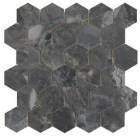

LUXURY HEXAGON AMPLE WHITE
PULIDO 32,5X22,5
SP2046 | Polished |

30x30 / 12"x12"

LUXURY MOSAICO BEIGE PULIDO
30X30
SP2037 | Polished |

LUXURY MOSAICO NATURE PULIDO
30X30
SP2037 | Polished |

LUXURY MOSAICO DARK PULIDO
30X30
SP2037 | Polished |

LUXURY MOSAICO WHITE PULIDO
30X30
SP2037 | Polished |

26x27 / 11"x11"

LUXURY HEXAGON WHITE PULIDO
26X27
SP2055 | Polished |

LUXURY HEXAGON BEIGE PULIDO
26X27
SP2055 | Polished |

LUXURY HEXAGON NATURE PULIDO
26X27
SP2055 | Polished |

LUXURY HEXAGON DARK PULIDO
26X27
SP2055 | Polished |

Technical Step

Porcelain Tiles

RODAPIÉ 10X60 PULIDO
| 60X120 / 24"x48"

RODAPIÉ 7,5X60
| 60X60 / 24"x24"

PELDAÑO ROMO 60X60
| 60X60 / 24"x24"

PELDAÑO ANGULO ROMO 60X60
| 60X60 / 24"x24"