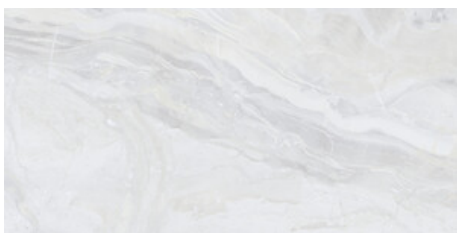

60x120 Rc / 24"x48"

LUXURY BEIGE PULIDO 60x120 RC
G.177 | Polished | Neutral Body
Rectified.

LUXURY DARK PULIDO 60x120 RC
G.177 | Polished | Neutral Body
Rectified.

LUXURY NATURE PULIDO 60x120 RC
G.177 | Polished | Neutral Body
Rectified.