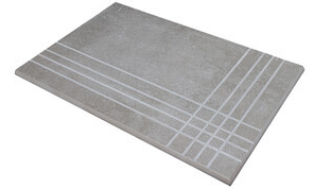

PELDAÑO ANGULO ROMO 60X60
| 60X60 / 24"x24"