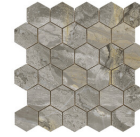

**LUXURY HEXAGON AMPLE DARK
PULIDO 32,5X22,5**
SP2046 | Polished |

**LUXURY HEXAGON AMPLE WHITE
PULIDO 32,5X22,5**
SP2046 | Polished |

30x30 / 12"x12"

**LUXURY MOSAICO BEIGE PULIDO
30X30**
SP2037 | Polished |

**LUXURY MOSAICO NATURE PULIDO
30X30**
SP2037 | Polished |

**LUXURY MOSAICO DARK PULIDO
30X30**
SP2037 | Polished |

**LUXURY MOSAICO WHITE PULIDO
30X30**
SP2037 | Polished |

26x27 / 11"x11"

LUXURY HEXAGON WHITE PULIDO
26X27
SP2055 | Polished |

LUXURY HEXAGON BEIGE PULIDO
26X27
SP2055 | Polished |

LUXURY HEXAGON NATURE PULIDO
26X27
SP2055 | Polished |

LUXURY HEXAGON DARK PULIDO
26X27
SP2055 | Polished |

Technical Step

Porcelain Tiles

RODAPIÉ 10X60 PULIDO
| 60X120 / 24"x48"