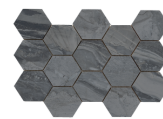

LUXURY DARK BRILLO 60x60 SL
G.109 | GLOSSY | Neutral Body

32,5x22,5 /

**LUXURY HEXAGON AMPLE BEIGE
PULIDO 32,5X22,5**
SP2046 | Polished |

**LUXURY HEXAGON AMPLE NATURE
PULIDO 32,5X22,5**
SP2046 | Polished |

**LUXURY HEXAGON AMPLE DARK
PULIDO 32,5X22,5**
SP2046 | Polished |

**LUXURY HEXAGON AMPLE WHITE
PULIDO 32,5X22,5**
SP2046 | Polished |

30x30 / 12"x12"

**LUXURY MOSAICO BEIGE PULIDO
30X30**
SP2037 | Polished |