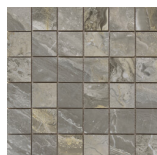

**LUXURY HEXAGON AMPLE DARK
PULIDO 32,5X22,5**
SP2046 | Polished |

**LUXURY HEXAGON AMPLE WHITE
PULIDO 32,5X22,5**
SP2046 | Polished |

30x30 / 12"x12"

**LUXURY MOSAICO BEIGE PULIDO
30X30**
SP2037 | Polished |

**LUXURY MOSAICO NATURE PULIDO
30X30**
SP2037 | Polished |

**LUXURY MOSAICO DARK PULIDO
30X30**
SP2037 | Polished |

**LUXURY MOSAICO WHITE PULIDO
30X30**
SP2037 | Polished |

26x27 / 11"x11"

LUXURY HEXAGON WHITE PULIDO
26X27
SP2055 | Polished |

LUXURY HEXAGON BEIGE PULIDO
26X27
SP2055 | Polished |

LUXURY HEXAGON NATURE PULIDO
26X27
SP2055 | Polished |

LUXURY HEXAGON DARK PULIDO
26X27
SP2055 | Polished |

Technical Step

Porcelain Tiles

RODAPIÉ 10X60 PULIDO
| 60X120 / 24"x48"