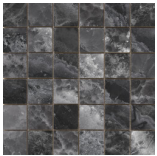

**LIXIUM HEXAGON AMPLE BLACK**  
**PULIDO 32,5X22,5**  
SP2046 | Polished |

**30x30 / 12"x12"**

**LIXIUM MOSAICO CREAM PULIDO**  
**30x30**  
SP2037 | Polished |

**LIXIUM MOSAICO JADE PULIDO**  
**30x30**  
SP2037 | Polished |

**LIXIUM MOSAICO GREY PULIDO**  
**30x30**  
SP2037 | Polished |

**LIXIUM MOSAICO BLACK PULIDO**  
**30x30**  
SP2037 | Polished |

---