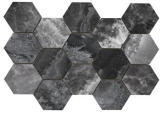

**LIXIUM JADE PULIDO GRANILLA
60x120 RC**
G.155 | Premium polished | Neutral Body
Rectified.

**LIXIUM CREAM PULIDO GRANILLA
60x120 RC**
G.155 | Premium polished | Neutral Body
Rectified.

32,5x22,5 /

**LIXIUM HEXAGON AMPLE CREAM
PULIDO 32,5x22,5**
SP2046 | Polished |

**LIXIUM HEXAGON AMPLE JADE
PULIDO 32,5x22,5**
SP2046 | Polished |

**LIXIUM HEXAGON AMPLE GREY
PULIDO 32,5x22,5**
SP2046 | Polished |

LIXIUM HEXAGON AMPLE BLACK
PULIDO 32,5X22,5
SP2046 | Polished |

30x30 / 12"x12"