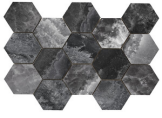

**32,5x22,5 /**

**LIXIUM HEXAGON AMPLE CREAM  
PULIDO 32,5x22,5**  
SP2046 | Polished |

**LIXIUM HEXAGON AMPLE JADE  
PULIDO 32,5x22,5**  
SP2046 | Polished |

**LIXIUM HEXAGON AMPLE GREY  
PULIDO 32,5x22,5**  
SP2046 | Polished |

**LIXIUM HEXAGON AMPLE BLACK**  
**PULIDO 32,5X22,5**  
SP2046 | Polished |

**30x30 / 12"x12"**

**LIXIUM MOSAICO CREAM PULIDO**  
**30x30**  
SP2037 | Polished |

**LIXIUM MOSAICO JADE PULIDO**  
**30x30**  
SP2037 | Polished |