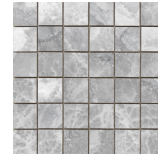

**LIXIUM HEXAGON AMPLE JADE
PULIDO 32,5x22,5**
SP2046 | Polished |

**LIXIUM HEXAGON AMPLE GREY
PULIDO 32,5x22,5**
SP2046 | Polished |

LIXIUM HEXAGON AMPLE BLACK
PULIDO 32,5X22,5
SP2046 | Polished |

30x30 / 12"x12"

LIXIUM MOSAICO CREAM PULIDO
30x30
SP2037 | Polished |

LIXIUM MOSAICO JADE PULIDO
30x30
SP2037 | Polished |

LIXIUM MOSAICO GREY PULIDO
30x30
SP2037 | Polished |

LIXIUM MOSAICO BLACK PULIDO
30x30
SP2037 | Polished |