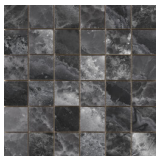

**LIXIUM HEXAGON AMPLE BLACK**  
**PULIDO 32,5X22,5**  
SP2046 | Polished |

**30x30 / 12"x12"**

**LIXIUM MOSAICO CREAM PULIDO**  
**30x30**  
SP2041 | Polished |

**LIXIUM MOSAICO JADE PULIDO**  
**30x30**  
SP2041 | Polished |

**LIXIUM MOSAICO GREY PULIDO**  
**30x30**  
SP2041 | Polished |

**LIXIUM MOSAICO BLACK PULIDO**  
**30x30**  
SP2041 | Polished |

---