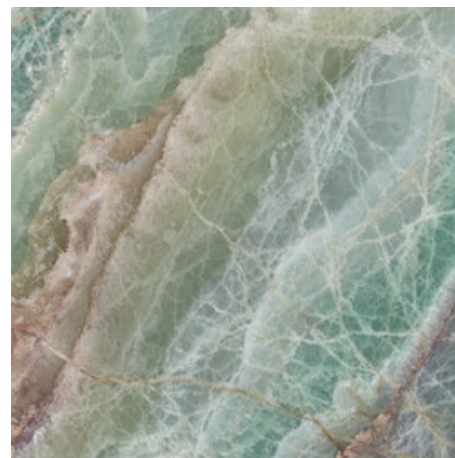

LIXIUM JADE PULIDO GRANILLA
120x120 RC
G.157 | Premium polished | Neutral Body
Rectified.