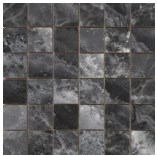

**LIXIUM HEXAGON AMPLE JADE
PULIDO 32,5x22,5**
SP2046 | Polished |

**LIXIUM HEXAGON AMPLE GREY
PULIDO 32,5x22,5**
SP2046 | Polished |

LIXIUM HEXAGON AMPLE BLACK
PULIDO 32,5X22,5
SP2046 | Polished |

30x30 / 12"x12"

LIXIUM MOSAICO CREAM PULIDO
30x30
SP2037 | Polished |

LIXIUM MOSAICO JADE PULIDO
30x30
SP2037 | Polished |

LIXIUM MOSAICO GREY PULIDO
30x30
SP2037 | Polished |

LIXIUM MOSAICO BLACK PULIDO
30x30
SP2037 | Polished |