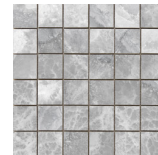

**LIXIUM HEXAGON AMPLE BLACK**  
**PULIDO 32,5X22,5**  
SP2046 | Polished |

**30x30 / 12"x12"**

**LIXIUM MOSAICO CREAM PULIDO**  
**30x30**  
SP2041 | Polished |

**LIXIUM MOSAICO JADE PULIDO**  
**30x30**  
SP2041 | Polished |

**LIXIUM MOSAICO GREY PULIDO**  
**30x30**  
SP2041 | Polished |

**LIXIUM MOSAICO BLACK PULIDO**  
**30x30**  
SP2041 | Polished |

---