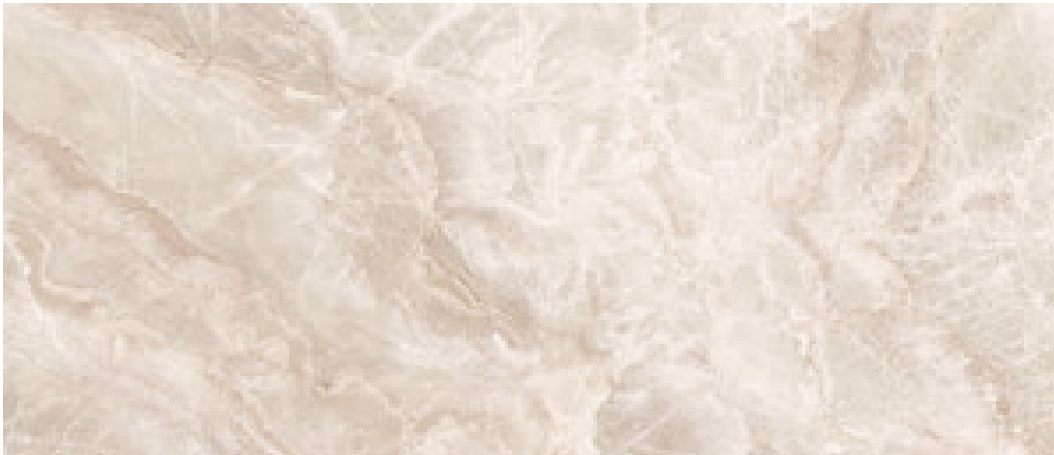

LIXIUM CREAM PULIDO 120X280 RC

G.196 | Polished | Coloured body
Rectified.