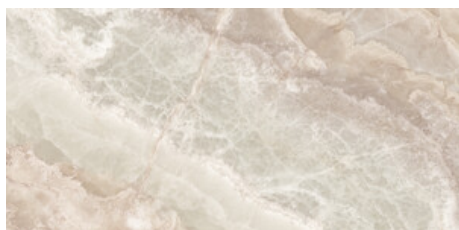

**LIXIUM BLACK PULIDO GRANILLA**  
**60x120 RC**  
G.155 | Premium polished | Neutral Body  
Rectified.

**LIXIUM JADE PULIDO GRANILLA**  
**60x120 RC**  
G.155 | Premium polished | Neutral Body  
Rectified.