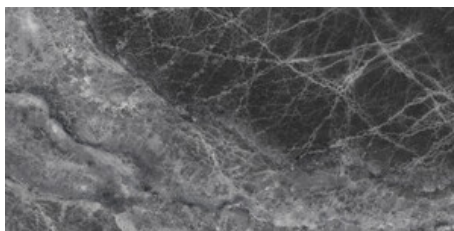

LIXIUM BLACK PULIDO GRANILLA
60x120 RC
G.155 | Premium polished | Neutral Body
Rectified.