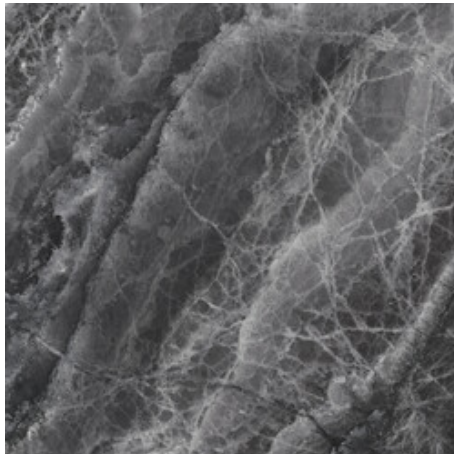

**LIXIUM BLACK PULIDO 120X280 RC**

G.196 | Polished | Coloured body  
Rectified.

**LIXIUM CREAM PULIDO 120X280 RC**

G.196 | Polished | Coloured body  
Rectified.

120x120 Rc / 48"x48"

**LIXIUM GREY PULIDO GRANILLA**  
**120x120 RC**  
G.157 | Premium polished | Neutral Body  
Rectified.