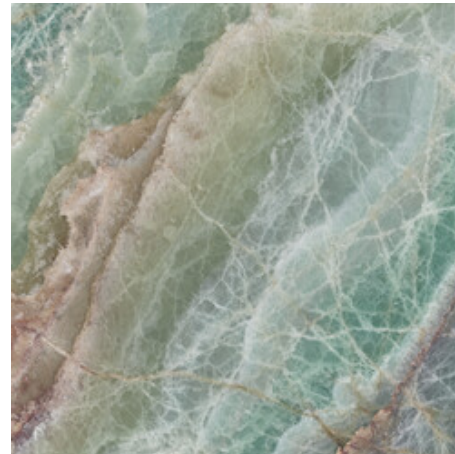

LIXIUM JADE PULIDO GRANILLA
120x120 RC
G.157 | Premium polished | Neutral Body
Rectified.