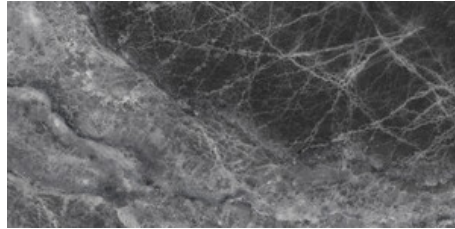

**LIXIUM BLACK PULIDO GRANILLA
60x120 RC**
G.155 | Premium polished | Neutral Body
Rectified.