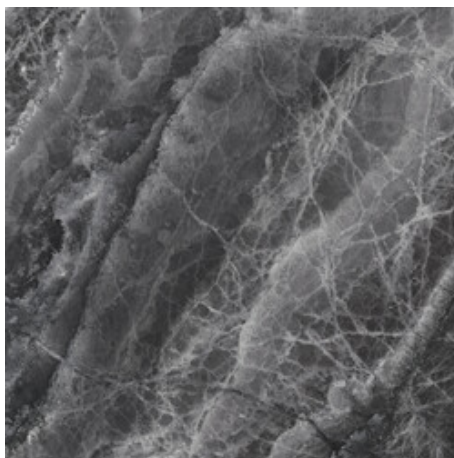

**LIXIUM BLACK PULIDO 120X280 RC**

G.196 | Polished | Coloured body  
Rectified.

**LIXIUM CREAM PULIDO 120X280 RC**

G.196 | Polished | Coloured body  
Rectified.

120x120 Rc / 48"x48"

**LIXIUM GREY PULIDO GRANILLA**  
**120x120 RC**  
G.157 | Premium polished | Neutral Body  
Rectified.