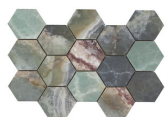

**LIXIUM HEXAGON AMPLE JADE
PULIDO 32,5x22,5**
SP2046 | Polished |

**LIXIUM HEXAGON AMPLE GREY
PULIDO 32,5x22,5**
SP2046 | Polished |

LIXIUM HEXAGON AMPLE BLACK
PULIDO 32,5X22,5
SP2046 | Polished |

30x30 / 12"x12"