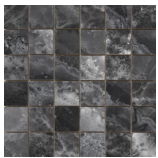

**LIXIUM HEXAGON AMPLE GREY**  
**PULIDO 32,5x22,5**  
SP2046 | Polished |

**LIXIUM HEXAGON AMPLE BLACK**  
**PULIDO 32,5X22,5**  
SP2046 | Polished |

**30x30 / 12"x12"**

**LIXIUM MOSAICO CREAM PULIDO**  
**30x30**  
SP2037 | Polished |

**LIXIUM MOSAICO JADE PULIDO**  
**30x30**  
SP2037 | Polished |

**LIXIUM MOSAICO GREY PULIDO**  
**30x30**  
SP2037 | Polished |

**LIXIUM MOSAICO BLACK PULIDO**  
**30x30**  
SP2037 | Polished |

---