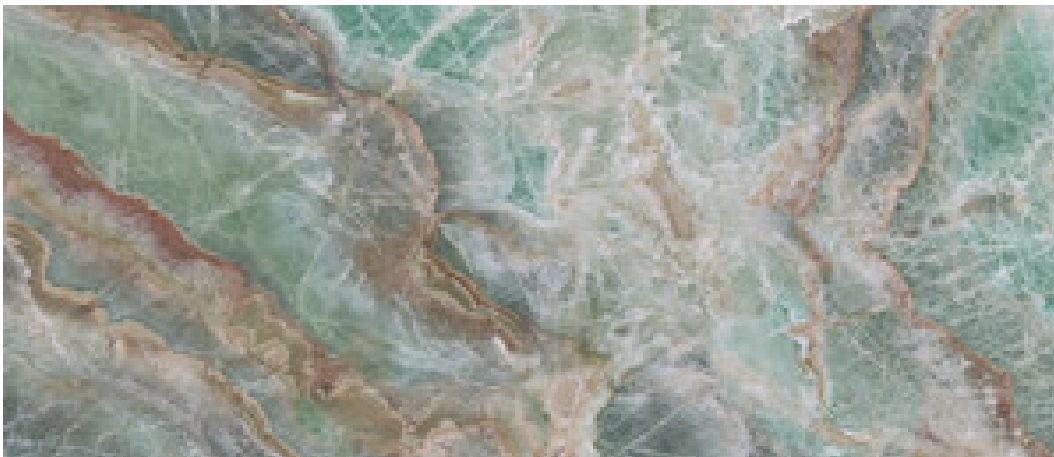

# Series **Lixium**

120x280 RC / 48"x111"

120x120 RC / 48"x48"

60x120 RC / 24"x48"

120x280 Rc / 48"x111"

**LIXIUM GREY PULIDO 120X280 RC**  
G.196 | Polished | Coloured body  
Rectified.

**LIXIUM JADE PULIDO 120X280 RC**  
G.196 | Polished | Coloured body  
Rectified.