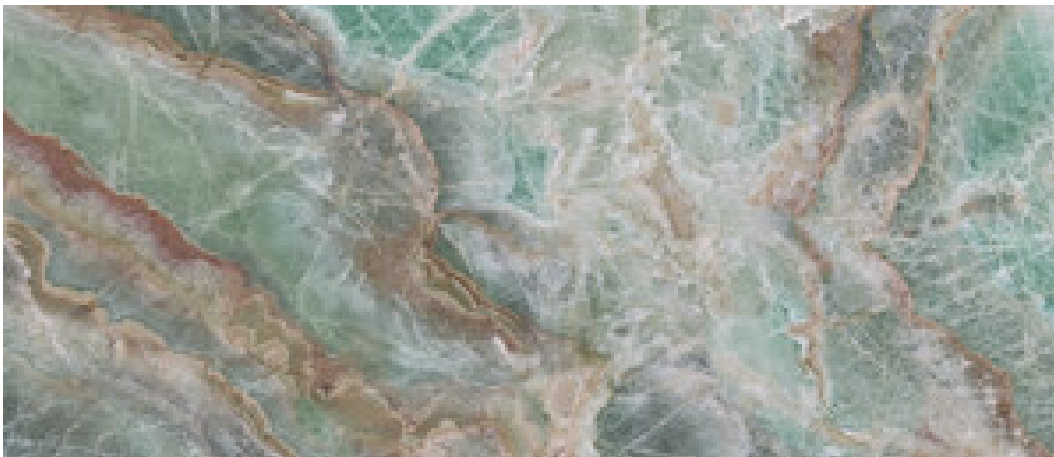

# Series **Lixium**

120x280 RC / 48"x111"

120x120 RC / 48"x48"

60x120 RC / 24"x48"

120x280 Rc / 48"x111"

---

**LIXIUM GREY PULIDO 120X280 RC**  
G.196 | Polished | Coloured body  
Rectified.

**LIXIUM JADE PULIDO 120X280 RC**  
G.196 | Polished | Coloured body  
Rectified.