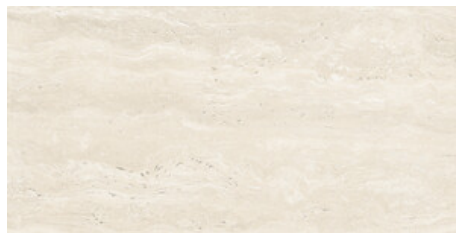

LICEO GREY MATE 60x120 SL RC
G.1093 | MATT | Neutral Body
Rectified.

**LICEO IVORY MATE 60x120 SL RC
ANTISLIP**
G.5093 | MATT | Neutral Body
Rectified.

**LICEO BEIGE MATE 60x120 SL RC
ANTISLIP**
G.5093 | MATT | Neutral Body
Rectified.