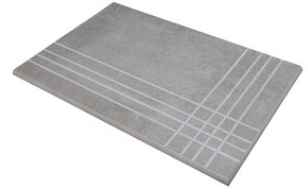

PELDAÑO ANGULO ROMO 60X60
| 60X60 / 24"x24"