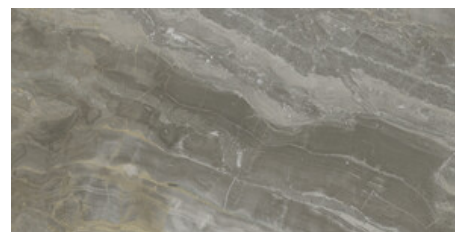

NATURE PULIDO 60x120 RC
G.177 | Polished | Neutral Body
Rectified.