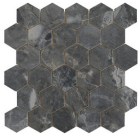

**HEXAGON AMPLE DARK PULIDO**  
**32,5X22,5**  
SP2046 | Polished |

**HEXAGON AMPLE WHITE PULIDO**  
**32,5X22,5**  
SP2046 | Polished |

30x30 / 12"x12"

---

**MOSAICO BEIGE PULIDO 30X30**  
SP2037 | Polished |

**MOSAICO NATURE PULIDO 30X30**  
SP2037 | Polished |

**MOSAICO DARK PULIDO 30X30**  
SP2037 | Polished |

**MOSAICO WHITE PULIDO 30X30**  
SP2037 | Polished |

26x27 / 11"x11"

**HEXAGON WHITE PULIDO 26X27**  
SP2055 | Polished |

**HEXAGON BEIGE PULIDO 26X27**  
SP2055 | Polished |

**HEXAGON NATURE PULIDO 26X27**  
SP2055 | Polished |

**HEXAGON DARK PULIDO 26X27**  
SP2055 | Polished |

Technical Step

Porcelain Tiles

**RODAPIÉ 10X60 PULIDO**  
| 60X120 / 24"x48"