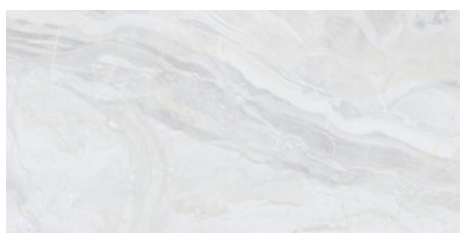

60x120 Rc / 24"x48"

---

**BEIGE PULIDO 60x120 RC**  
G.177 | Polished | Neutral Body  
Rectified.

**DARK PULIDO 60x120 RC**  
G.177 | Polished | Neutral Body  
Rectified.

**NATURE PULIDO 60x120 RC**  
G.177 | Polished | Neutral Body  
Rectified.