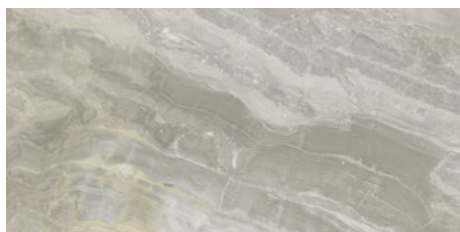

60x120 Rc / 24"x48"

BEIGE PULIDO 60x120 RC
G.177 | Polished | Neutral Body
Rectified.

DARK PULIDO 60x120 RC
G.177 | Polished | Neutral Body
Rectified.

NATURE PULIDO 60x120 RC
G.177 | Polished | Neutral Body
Rectified.

WHITE PULIDO 60x120 RC
G.177 | Polished | Neutral Body
Rectified.

60x60 Sl / 24"x24"

BEIGE BRILLO 60x60 SL
G.109 | GLOSSY | Neutral Body

WHITE BRILLO 60x60 SL
G.109 | GLOSSY | Neutral Body

DARK BRILLO 60x60 SL
G.109 | GLOSSY | Neutral Body