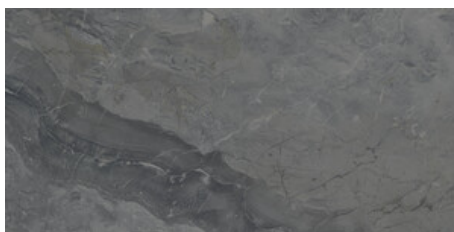

60x120 Rc / 24"x48"

BEIGE PULIDO 60x120 RC
G.177 | Polished | Neutral Body
Rectified.

DARK PULIDO 60x120 RC
G.177 | Polished | Neutral Body
Rectified.

NATURE PULIDO 60x120 RC
G.177 | Polished | Neutral Body
Rectified.

WHITE PULIDO 60x120 RC
G.177 | Polished | Neutral Body
Rectified.

60x60 Sl / 24"x24"

BEIGE BRILLO 60x60 SL
G.109 | GLOSSY | Neutral Body

WHITE BRILLO 60x60 SL
G.109 | GLOSSY | Neutral Body

DARK BRILLO 60x60 SL
G.109 | GLOSSY | Neutral Body