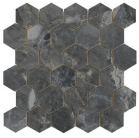

**HEXAGON AMPLE DARK PULIDO**  
**32,5X22,5**  
SP2046 | Polished |

**HEXAGON AMPLE WHITE PULIDO**  
**32,5X22,5**  
SP2046 | Polished |

30x30 / 12"x12"

**MOSAICO BEIGE PULIDO 30X30**  
SP2037 | Polished |

**MOSAICO NATURE PULIDO 30X30**  
SP2037 | Polished |

**MOSAICO DARK PULIDO 30X30**  
SP2037 | Polished |

**MOSAICO WHITE PULIDO 30X30**  
SP2037 | Polished |

26x27 / 11"x11"

**HEXAGON WHITE PULIDO 26X27**  
SP2055 | Polished |

**HEXAGON BEIGE PULIDO 26X27**  
SP2055 | Polished |

**HEXAGON NATURE PULIDO 26X27**  
SP2055 | Polished |

**HEXAGON DARK PULIDO 26X27**  
SP2055 | Polished |

Technical Step

Porcelain Tiles

**RODAPIÉ 10X60 PULIDO**  
| 60X120 / 24"x48"