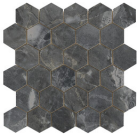

WHITE PULIDO 60x120 RC
G.177 | Polished | Neutral Body
Rectified.

60x60 Sl / 24"x24"

BEIGE BRILLO 60x60 SL
G.109 | GLOSSY | Neutral Body

WHITE BRILLO 60x60 SL
G.109 | GLOSSY | Neutral Body

DARK BRILLO 60x60 SL
G.109 | GLOSSY | Neutral Body

32,5x22,5 /

HEXAGON AMPLE BEIGE PULIDO
32,5X22,5
SP2046 | Polished |

HEXAGON AMPLE NATURE PULIDO
32,5X22,5
SP2046 | Polished |

HEXAGON AMPLE DARK PULIDO
32,5X22,5
SP2046 | Polished |

HEXAGON AMPLE WHITE PULIDO
32,5X22,5
SP2046 | Polished |

30x30 / 12"x12"

MOSAICO BEIGE PULIDO 30X30
SP2037 | Polished |

MOSAICO NATURE PULIDO 30X30
SP2037 | Polished |

MOSAICO DARK PULIDO 30X30
SP2037 | Polished |

MOSAICO WHITE PULIDO 30X30
SP2037 | Polished |

26x27 / 11"x11"

HEXAGON WHITE PULIDO 26X27
SP2055 | Polished |

HEXAGON BEIGE PULIDO 26X27
SP2055 | Polished |

HEXAGON NATURE PULIDO 26X27
SP2055 | Polished |

HEXAGON DARK PULIDO 26X27
SP2055 | Polished |

Technical Step

Porcelain Tiles