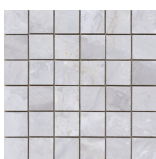

32,5x22,5 /

HEXAGON AMPLE BEIGE PULIDO
32,5X22,5
SP2046 | Polished |

HEXAGON AMPLE NATURE PULIDO
32,5X22,5
SP2046 | Polished |

HEXAGON AMPLE DARK PULIDO
32,5X22,5
SP2046 | Polished |

HEXAGON AMPLE WHITE PULIDO
32,5X22,5
SP2046 | Polished |

30x30 / 12"x12"

MOSAICO BEIGE PULIDO 30X30
SP2037 | Polished |

MOSAICO NATURE PULIDO 30X30
SP2037 | Polished |

MOSAICO DARK PULIDO 30X30
SP2037 | Polished |

MOSAICO WHITE PULIDO 30X30
SP2037 | Polished |

26x27 / 11"x11"

HEXAGON WHITE PULIDO 26X27
SP2055 | Polished |

HEXAGON BEIGE PULIDO 26X27
SP2055 | Polished |

HEXAGON NATURE PULIDO 26X27
SP2055 | Polished |

HEXAGON DARK PULIDO 26X27
SP2055 | Polished |

Technical Step

Porcelain Tiles