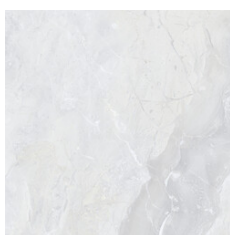

60x120 Rc / 24"x48"

BEIGE PULIDO 60x120 RC
G.177 | Polished | Neutral Body
Rectified.

DARK PULIDO 60x120 RC
G.177 | Polished | Neutral Body
Rectified.

NATURE PULIDO 60x120 RC
G.177 | Polished | Neutral Body
Rectified.

WHITE PULIDO 60x120 RC
G.177 | Polished | Neutral Body
Rectified.

60x60 Sl / 24"x24"

BEIGE BRILLO 60x60 SL
G.109 | GLOSSY | Neutral Body

WHITE BRILLO 60x60 SL
G.109 | GLOSSY | Neutral Body

DARK BRILLO 60x60 SL
G.109 | GLOSSY | Neutral Body