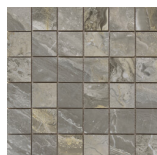

32,5x22,5 /

HEXAGON AMPLE BEIGE PULIDO
32,5X22,5
SP2046 | Polished |

HEXAGON AMPLE NATURE PULIDO
32,5X22,5
SP2046 | Polished |

HEXAGON AMPLE DARK PULIDO
32,5X22,5
SP2046 | Polished |

HEXAGON AMPLE WHITE PULIDO
32,5X22,5
SP2046 | Polished |

30x30 / 12"x12"

MOSAICO BEIGE PULIDO 30X30
SP2037 | Polished |

MOSAICO NATURE PULIDO 30X30
SP2037 | Polished |

MOSAICO DARK PULIDO 30X30
SP2037 | Polished |

MOSAICO WHITE PULIDO 30X30
SP2037 | Polished |

26x27 / 11"x11"

HEXAGON WHITE PULIDO 26X27
SP2055 | Polished |

HEXAGON BEIGE PULIDO 26X27
SP2055 | Polished |

HEXAGON NATURE PULIDO 26X27
SP2055 | Polished |

HEXAGON DARK PULIDO 26X27
SP2055 | Polished |

Technical Step

Porcelain Tiles