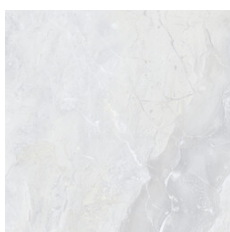

WHITE BRILLO 60x60 SL
G.109 | GLOSSY | Neutral Body