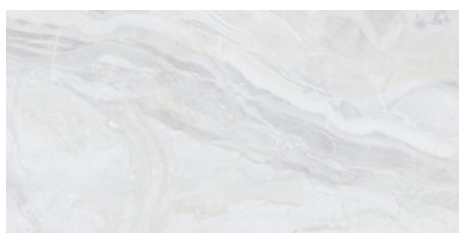

60x120 Rc / 24"x48"

---

**BEIGE PULIDO 60x120 RC**  
G.177 | Polished | Neutral Body  
Rectified.

**DARK PULIDO 60x120 RC**  
G.177 | Polished | Neutral Body  
Rectified.

**NATURE PULIDO 60x120 RC**  
G.177 | Polished | Neutral Body  
Rectified.