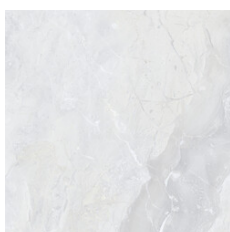

60x120 Rc / 24"x48"

BEIGE PULIDO 60x120 RC
G.177 | Polished | Neutral Body
Rectified.

DARK PULIDO 60x120 RC
G.177 | Polished | Neutral Body
Rectified.

NATURE PULIDO 60x120 RC
G.177 | Polished | Neutral Body
Rectified.

WHITE PULIDO 60x120 RC
G.177 | Polished | Neutral Body
Rectified.

60x60 Sl / 24"x24"

BEIGE BRILLO 60x60 SL
G.109 | GLOSSY | Neutral Body

WHITE BRILLO 60x60 SL
G.109 | GLOSSY | Neutral Body

DARK BRILLO 60x60 SL
G.109 | GLOSSY | Neutral Body