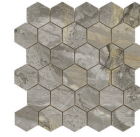

WHITE PULIDO 60x120 RC
G.177 | Polished | Neutral Body
Rectified.

60x60 Sl / 24"x24"

BEIGE BRILLO 60x60 SL
G.109 | GLOSSY | Neutral Body

WHITE BRILLO 60x60 SL
G.109 | GLOSSY | Neutral Body

DARK BRILLO 60x60 SL
G.109 | GLOSSY | Neutral Body

32,5x22,5 /

HEXAGON AMPLE BEIGE PULIDO
32,5X22,5
SP2046 | Polished |

HEXAGON AMPLE NATURE PULIDO
32,5X22,5
SP2046 | Polished |

HEXAGON AMPLE DARK PULIDO
32,5X22,5
SP2046 | Polished |

HEXAGON AMPLE WHITE PULIDO
32,5X22,5
SP2046 | Polished |

30x30 / 12"x12"

MOSAICO BEIGE PULIDO 30X30
SP2037 | Polished |

MOSAICO NATURE PULIDO 30X30
SP2037 | Polished |

MOSAICO DARK PULIDO 30X30
SP2037 | Polished |

MOSAICO WHITE PULIDO 30X30
SP2037 | Polished |

26x27 / 11"x11"

HEXAGON WHITE PULIDO 26X27
SP2055 | Polished |

HEXAGON BEIGE PULIDO 26X27
SP2055 | Polished |

HEXAGON NATURE PULIDO 26X27
SP2055 | Polished |

HEXAGON DARK PULIDO 26X27
SP2055 | Polished |

Technical Step

Porcelain Tiles