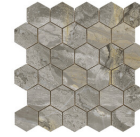

**HEXAGON AMPLE DARK PULIDO**  
**32,5X22,5**  
SP2046 | Polished |

**HEXAGON AMPLE WHITE PULIDO**  
**32,5X22,5**  
SP2046 | Polished |

30x30 / 12"x12"

---

**MOSAICO BEIGE PULIDO 30X30**  
SP2037 | Polished |

**MOSAICO NATURE PULIDO 30X30**  
SP2037 | Polished |

**MOSAICO DARK PULIDO 30X30**  
SP2037 | Polished |

**MOSAICO WHITE PULIDO 30X30**  
SP2037 | Polished |

26x27 / 11"x11"

**HEXAGON WHITE PULIDO 26X27**  
SP2055 | Polished |

**HEXAGON BEIGE PULIDO 26X27**  
SP2055 | Polished |

**HEXAGON NATURE PULIDO 26X27**  
SP2055 | Polished |

**HEXAGON DARK PULIDO 26X27**  
SP2055 | Polished |

Technical Step

Porcelain Tiles

**RODAPIÉ 10X60 PULIDO**  
| 60X120 / 24"x48"