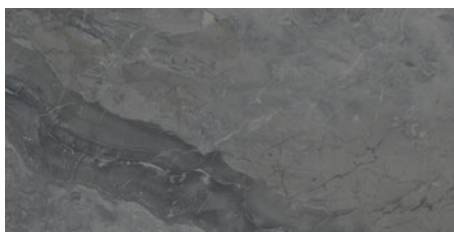

60x120 Rc / 24"x48"

---

**BEIGE PULIDO 60x120 RC**  
G.177 | Polished | Neutral Body  
Rectified.

**DARK PULIDO 60x120 RC**  
G.177 | Polished | Neutral Body  
Rectified.

**NATURE PULIDO 60x120 RC**  
G.177 | Polished | Neutral Body  
Rectified.