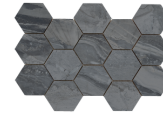

60x120 Rc / 24"x48"

BEIGE PULIDO 60x120 RC
G.177 | Polished | Neutral Body
Rectified.

DARK PULIDO 60x120 RC
G.177 | Polished | Neutral Body
Rectified.

NATURE PULIDO 60x120 RC
G.177 | Polished | Neutral Body
Rectified.

WHITE PULIDO 60x120 RC
G.177 | Polished | Neutral Body
Rectified.

60x60 Sl / 24"x24"

BEIGE BRILLO 60x60 SL
G.109 | GLOSSY | Neutral Body

WHITE BRILLO 60x60 SL
G.109 | GLOSSY | Neutral Body

DARK BRILLO 60x60 SL
G.109 | GLOSSY | Neutral Body

32,5x22,5 /

HEXAGON AMPLE BEIGE PULIDO
32,5X22,5
SP2046 | Polished |

HEXAGON AMPLE NATURE PULIDO
32,5X22,5
SP2046 | Polished |

HEXAGON AMPLE DARK PULIDO
32,5X22,5
SP2046 | Polished |

HEXAGON AMPLE WHITE PULIDO
32,5X22,5
SP2046 | Polished |