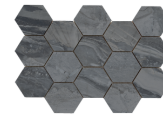

60x120 Rc / 24"x48"

BEIGE PULIDO 60x120 RC
G.177 | Polished | Neutral Body
Rectified.

DARK PULIDO 60x120 RC
G.177 | Polished | Neutral Body
Rectified.

NATURE PULIDO 60x120 RC
G.177 | Polished | Neutral Body
Rectified.

WHITE PULIDO 60x120 RC
G.177 | Polished | Neutral Body
Rectified.

60x60 Sl / 24"x24"

BEIGE BRILLO 60x60 SL
G.109 | GLOSSY | Neutral Body

WHITE BRILLO 60x60 SL
G.109 | GLOSSY | Neutral Body

DARK BRILLO 60x60 SL
G.109 | GLOSSY | Neutral Body

32,5x22,5 /

HEXAGON AMPLE BEIGE PULIDO
32,5X22,5
SP2046 | Polished |

HEXAGON AMPLE NATURE PULIDO
32,5X22,5
SP2046 | Polished |

HEXAGON AMPLE DARK PULIDO
32,5X22,5
SP2046 | Polished |

HEXAGON AMPLE WHITE PULIDO
32,5X22,5
SP2046 | Polished |