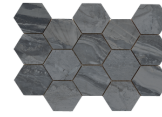

**DARK BRILLO 60x60 SL**  
G.109 | GLOSSY | Neutral Body

32,5x22,5 /

**HEXAGON AMPLE BEIGE PULIDO**  
**32,5X22,5**  
SP2046 | Polished |

**HEXAGON AMPLE NATURE PULIDO**  
**32,5X22,5**  
SP2046 | Polished |

**HEXAGON AMPLE DARK PULIDO**  
**32,5X22,5**  
SP2046 | Polished |

**HEXAGON AMPLE WHITE PULIDO**  
**32,5X22,5**  
SP2046 | Polished |

30x30 / 12"x12"

**MOSAICO BEIGE PULIDO 30X30**  
SP2037 | Polished |