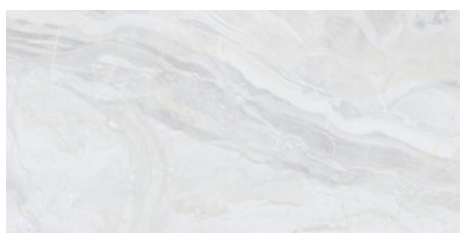

60x120 Rc / 24"x48"

BEIGE PULIDO 60x120 RC
G.177 | Polished | Neutral Body
Rectified.

DARK PULIDO 60x120 RC
G.177 | Polished | Neutral Body
Rectified.

NATURE PULIDO 60x120 RC
G.177 | Polished | Neutral Body
Rectified.