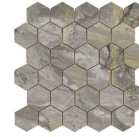

**HEXAGON AMPLE DARK PULIDO**  
**32,5X22,5**  
SP2046 | Polished |

**HEXAGON AMPLE WHITE PULIDO**  
**32,5X22,5**  
SP2046 | Polished |

30x30 / 12"x12"

**MOSAICO BEIGE PULIDO 30X30**  
SP2037 | Polished |

**MOSAICO NATURE PULIDO 30X30**  
SP2037 | Polished |

**MOSAICO DARK PULIDO 30X30**  
SP2037 | Polished |

**MOSAICO WHITE PULIDO 30X30**  
SP2037 | Polished |

26x27 / 11"x11"

**HEXAGON WHITE PULIDO 26X27**  
SP2055 | Polished |

**HEXAGON BEIGE PULIDO 26X27**  
SP2055 | Polished |

**HEXAGON NATURE PULIDO 26X27**  
SP2055 | Polished |

**HEXAGON DARK PULIDO 26X27**  
SP2055 | Polished |

Technical Step

Porcelain Tiles

**RODAPIÉ 10X60 PULIDO**  
| 60X120 / 24"x48"