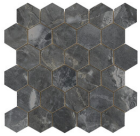

WHITE PULIDO 60x120 RC
G.177 | Polished | Neutral Body
Rectified.

60x60 Sl / 24"x24"

BEIGE BRILLO 60x60 SL
G.109 | GLOSSY | Neutral Body

WHITE BRILLO 60x60 SL
G.109 | GLOSSY | Neutral Body

DARK BRILLO 60x60 SL
G.109 | GLOSSY | Neutral Body

32,5x22,5 /

HEXAGON AMPLE BEIGE PULIDO
32,5X22,5
SP2046 | Polished |

HEXAGON AMPLE NATURE PULIDO
32,5X22,5
SP2046 | Polished |

HEXAGON AMPLE DARK PULIDO
32,5X22,5
SP2046 | Polished |

HEXAGON AMPLE WHITE PULIDO
32,5X22,5
SP2046 | Polished |

30x30 / 12"x12"

MOSAICO BEIGE PULIDO 30X30
SP2037 | Polished |

MOSAICO NATURE PULIDO 30X30
SP2037 | Polished |

MOSAICO DARK PULIDO 30X30
SP2037 | Polished |

MOSAICO WHITE PULIDO 30X30
SP2037 | Polished |

26x27 / 11"x11"

HEXAGON WHITE PULIDO 26X27
SP2055 | Polished |

HEXAGON BEIGE PULIDO 26X27
SP2055 | Polished |

HEXAGON NATURE PULIDO 26X27
SP2055 | Polished |

HEXAGON DARK PULIDO 26X27
SP2055 | Polished |

Technical Step

Porcelain Tiles