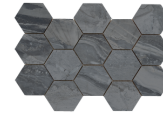

**DARK BRILLO 60x60 SL**  
G.109 | GLOSSY | Neutral Body

32,5x22,5 /

---

**HEXAGON AMPLE BEIGE PULIDO**  
**32,5X22,5**  
SP2046 | Polished |

**HEXAGON AMPLE NATURE PULIDO**  
**32,5X22,5**  
SP2046 | Polished |

**HEXAGON AMPLE DARK PULIDO**  
**32,5X22,5**  
SP2046 | Polished |

**HEXAGON AMPLE WHITE PULIDO**  
**32,5X22,5**  
SP2046 | Polished |

30x30 / 12"x12"

---

**MOSAICO BEIGE PULIDO 30X30**  
SP2037 | Polished |