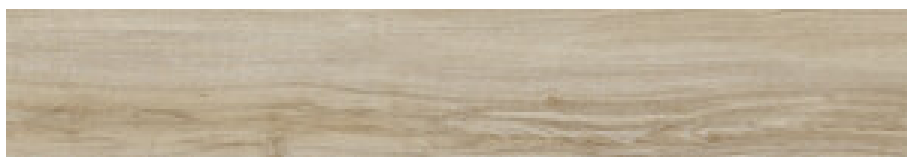

cifre
cerámica

Series **Lorien**

30x180 SL RC / 12"x71"
20x120 SL RC / 8"x48"

30x180 SI Rc / 12"x71"

MAPLE MATE 30x180 SL RC
G.184 | MATT | Coloured body
Rectified.

OAK MATE 30x180 SL RC
G.184 | MATT | Coloured body
Rectified.

AMBER MATE 30x180 SL RC
G.184 | MATT | Coloured body
Rectified.

20x120 SI Rc / 8"x48"

MAPLE MATE 20x120 SL RC
G.100 | MATT | Neutral Body
Rectified.

OAK MATE 20x120 SL RC
G.100 | MATT | Neutral Body
Rectified.