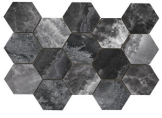

60x120 Rc / 24"x48"

GREY PULIDO GRANILLA 60x120 RC
G.155 | Premium polished | Neutral Body
Rectified.

BLACK PULIDO GRANILLA 60x120 RC
G.155 | Premium polished | Neutral Body
Rectified.

JADE PULIDO GRANILLA 60x120 RC
G.155 | Premium polished | Neutral Body
Rectified.

CREAM PULIDO GRANILLA 60x120 RC
G.155 | Premium polished | Neutral Body
Rectified.

32,5x22,5 /

HEXAGON AMPLE CREAM PULIDO
32,5X22,5
SP2046 | Polished |

HEXAGON AMPLE JADE PULIDO
32,5X22,5
SP2046 | Polished |

HEXAGON AMPLE GREY PULIDO
32,5X22,5
SP2046 | Polished |

HEXAGON AMPLE BLACK PULIDO
32,5X22,5
SP2046 | Polished |

30x30 / 12"x12"

MOSAICO CREAM PULIDO 30x30
SP2037 | Polished |

MOSAICO JADE PULIDO 30x30
SP2037 | Polished |