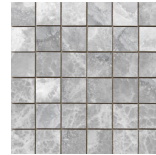

60x120 Rc / 24"x48"

GREY PULIDO GRANILLA 60x120 RC
G.155 | Premium polished | Neutral Body
Rectified.

BLACK PULIDO GRANILLA 60x120 RC
G.155 | Premium polished | Neutral Body
Rectified.

JADE PULIDO GRANILLA 60x120 RC
G.155 | Premium polished | Neutral Body
Rectified.

HEXAGON AMPLE GREY PULIDO
32,5X22,5
SP2046 | Polished |

HEXAGON AMPLE BLACK PULIDO
32,5X22,5
SP2046 | Polished |

30x30 / 12"x12"

MOSAICO CREAM PULIDO 30x30
SP2037 | Polished |

MOSAICO JADE PULIDO 30x30
SP2037 | Polished |

MOSAICO GREY PULIDO 30x30
SP2037 | Polished |

MOSAICO BLACK PULIDO 30x30
SP2037 | Polished |

Technical Step

Porcelain Tiles

RODAPIÉ 10X120 PULIDO
| 120X120 / 48"x48"

RODAPIÉ 10X60 PULIDO
| 60X120 / 24"x48"