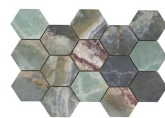

**HEXAGON AMPLE JADE PULIDO**  
**32,5X22,5**  
SP2046 | Polished |

**HEXAGON AMPLE GREY PULIDO**  
**32,5X22,5**  
SP2046 | Polished |

**HEXAGON AMPLE BLACK PULIDO**  
**32,5X22,5**  
SP2046 | Polished |