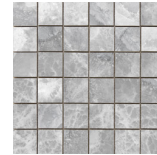

60x120 Rc / 24"x48"

GREY PULIDO GRANILLA 60x120 RC
G.155 | Premium polished | Neutral Body
Rectified.

BLACK PULIDO GRANILLA 60x120 RC
G.155 | Premium polished | Neutral Body
Rectified.

JADE PULIDO GRANILLA 60x120 RC
G.155 | Premium polished | Neutral Body
Rectified.

HEXAGON AMPLE GREY PULIDO
32,5X22,5
SP2046 | Polished |

HEXAGON AMPLE BLACK PULIDO
32,5X22,5
SP2046 | Polished |

30x30 / 12"x12"

MOSAICO CREAM PULIDO 30x30
SP2037 | Polished |

MOSAICO JADE PULIDO 30x30
SP2037 | Polished |

MOSAICO GREY PULIDO 30x30
SP2037 | Polished |

MOSAICO BLACK PULIDO 30x30
SP2037 | Polished |

Technical Step

Porcelain Tiles

RODAPIÉ 10X120 PULIDO
| 120X120 / 48"x48"

RODAPIÉ 10X60 PULIDO
| 60X120 / 24"x48"