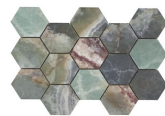

HEXAGON AMPLE JADE PULIDO
32,5X22,5
SP2046 | Polished |