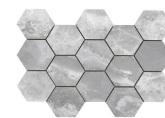

**JADE PULIDO GRANILLA 60x120 RC**  
G.155 | Premium polished | Neutral Body  
Rectified.

**CREAM PULIDO GRANILLA 60x120 RC**  
G.155 | Premium polished | Neutral Body  
Rectified.

**32,5x22,5 /**

**HEXAGON AMPLE CREAM PULIDO**  
**32,5X22,5**  
SP2046 | Polished |

**HEXAGON AMPLE JADE PULIDO**  
**32,5X22,5**  
SP2046 | Polished |

**HEXAGON AMPLE GREY PULIDO**  
**32,5X22,5**  
SP2046 | Polished |

**HEXAGON AMPLE BLACK PULIDO**  
**32,5X22,5**  
SP2046 | Polished |