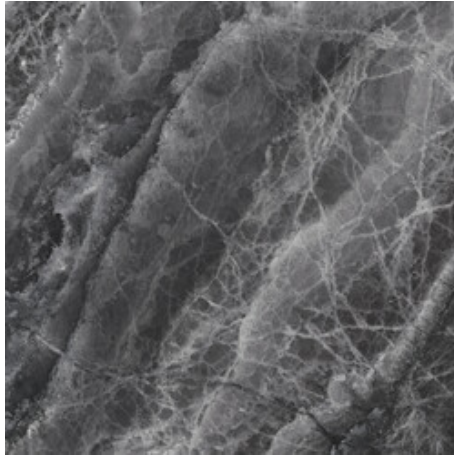

BLACK PULIDO 120X280 RC
G.196 | Polished | Coloured body
Rectified.

CREAM PULIDO 120X280 RC
G.196 | Polished | Coloured body
Rectified.

120x120 Rc / 48"x48"

**GREY PULIDO GRANILLA 120x120
RC**
G.157 | Premium polished | Neutral Body
Rectified.