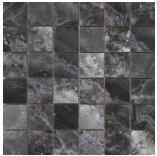

HEXAGON AMPLE GREY PULIDO
32,5X22,5
SP2046 | Polished |

HEXAGON AMPLE BLACK PULIDO
32,5X22,5
SP2046 | Polished |

30x30 / 12"x12"

MOSAICO CREAM PULIDO 30x30
SP2037 | Polished |

MOSAICO JADE PULIDO 30x30
SP2037 | Polished |

MOSAICO GREY PULIDO 30x30
SP2037 | Polished |

MOSAICO BLACK PULIDO 30x30
SP2037 | Polished |

Technical Step

Porcelain Tiles

RODAPIÉ 10X120 PULIDO
| 120X120 / 48"x48"

RODAPIÉ 10X60 PULIDO
| 60X120 / 24"x48"