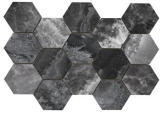

**60x120 Rc / 24"x48"**

**GREY PULIDO GRANILLA 60x120 RC**  
G.155 | Premium polished | Neutral Body  
Rectified.

**BLACK PULIDO GRANILLA 60x120 RC**  
G.155 | Premium polished | Neutral Body  
Rectified.

**JADE PULIDO GRANILLA 60x120 RC**  
G.155 | Premium polished | Neutral Body  
Rectified.

**CREAM PULIDO GRANILLA 60x120 RC**  
G.155 | Premium polished | Neutral Body  
Rectified.

**32,5x22,5 /**

**HEXAGON AMPLE CREAM PULIDO**  
**32,5X22,5**  
SP2046 | Polished |

**HEXAGON AMPLE JADE PULIDO**  
**32,5X22,5**  
SP2046 | Polished |

**HEXAGON AMPLE GREY PULIDO**  
**32,5X22,5**  
SP2046 | Polished |

**HEXAGON AMPLE BLACK PULIDO**  
**32,5X22,5**  
SP2046 | Polished |