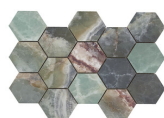

HEXAGON AMPLE JADE PULIDO
32,5X22,5
SP2046 | Polished |