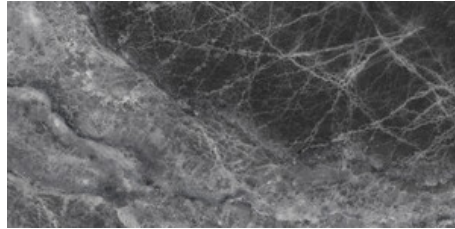

BLACK PULIDO GRANILLA 60x120 RC
G.155 | Premium polished | Neutral Body
Rectified.