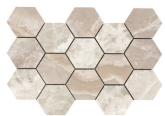

32,5x22,5 /

HEXAGON AMPLE CREAM PULIDO
32,5X22,5
SP2046 | Polished |