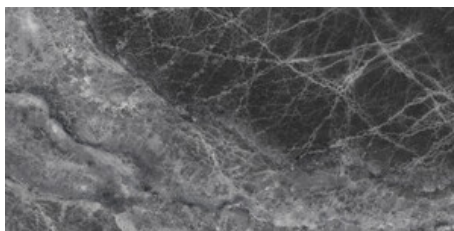

BLACK PULIDO GRANILLA 60x120 RC
G.155 | Premium polished | Neutral Body
Rectified.