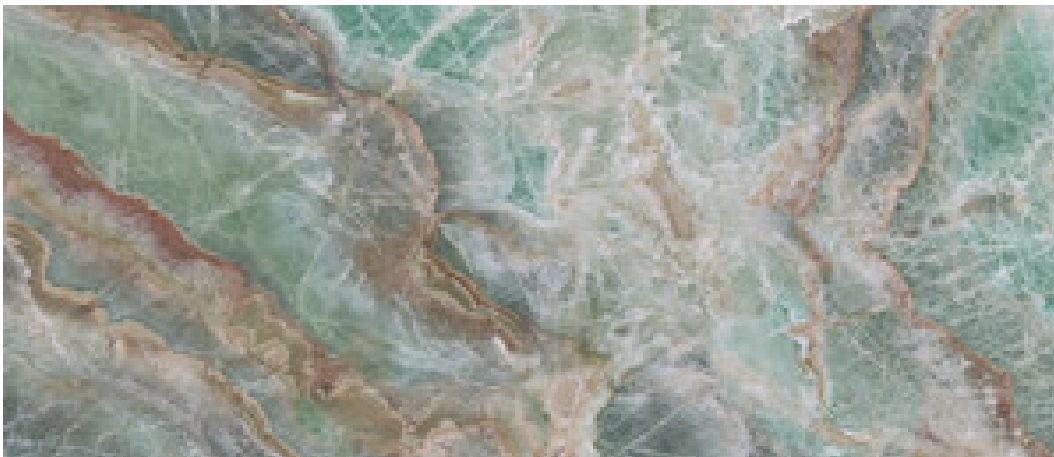

# Series **Lixium**

120x280 RC / 48"x111"

120x120 RC / 48"x48"

60x120 RC / 24"x48"

120x280 Rc / 48"x111"

**GREY PULIDO 120X280 RC**  
G.196 | Polished | Coloured body  
Rectified.

**JADE PULIDO 120X280 RC**  
G.196 | Polished | Coloured body  
Rectified.