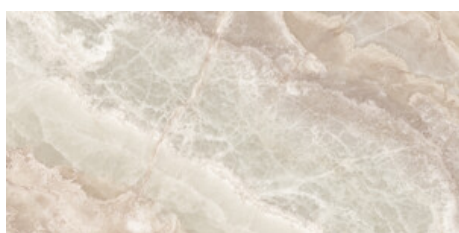

60x120 Rc / 24"x48"

GREY PULIDO GRANILLA 60x120 RC
G.155 | Premium polished | Neutral Body
Rectified.

BLACK PULIDO GRANILLA 60x120 RC
G.155 | Premium polished | Neutral Body
Rectified.

JADE PULIDO GRANILLA 60x120 RC
G.155 | Premium polished | Neutral Body
Rectified.