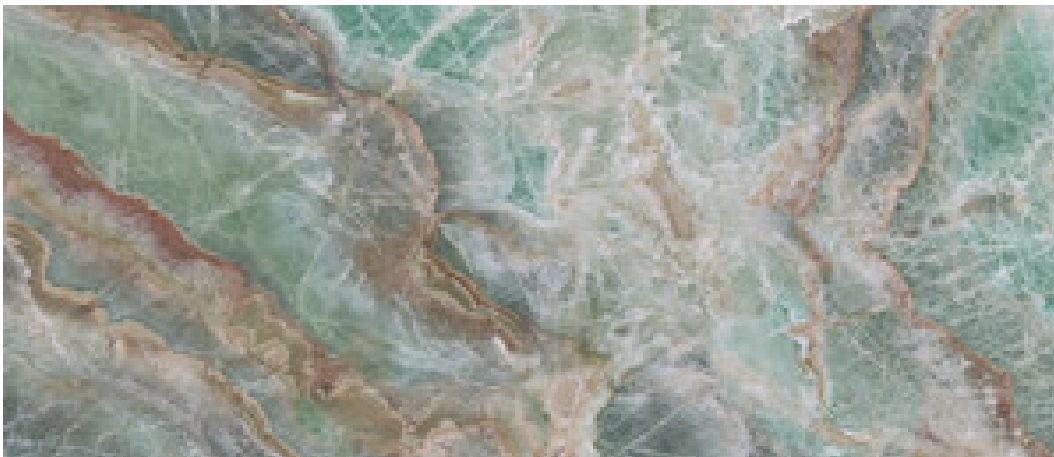

JADE PULIDO 120X280 RC
G.196 | Polished | Coloured body
Rectified.