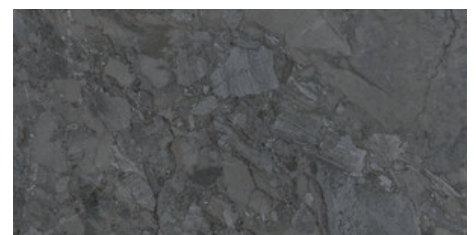

**KUARTZ ANTHRACITE MATE 60x120
SL RC**
G.88 | MATT | Coloured body
Rectified.