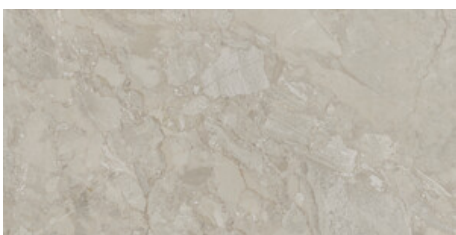

60x120 Sl Rc / 24"x48"

KUARTZ BEIGE MATE 60x120 SL RC
G.88 | MATT | Coloured body
Rectified.