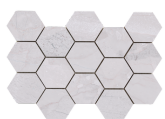

32,5x22,5 /