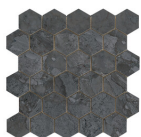

**KUARTZ HEXAGON AMPLE  
ANTHRACITE PULIDO 32,5x22,5**  
SP2046 | Polished |

**30x30 / 12"x12"**

**KUARTZ MOSAICO BEIGE MATE  
30x30**  
SP2037 | MATT |

**KUARTZ MOSAICO WHITE MATE  
30x30**  
SP2037 | MATT |

**KUARTZ MOSAICO GREY MATE 30x30**  
SP2037 | MATT |

**KUARTZ MOSAICO ANTHRACITE  
MATE 30X30**  
SP2037 | MATT |

**KUARTZ MOSAICO WHITE PULIDO  
30X30**  
SP2037 | Polished |

**KUARTZ MOSAICO GREY PULIDO  
30X30**  
SP2037 | Polished |

**KUARTZ MOSAICO ANTHRACITE  
PULIDO 30X30**  
SP2037 | Polished |

**KUARTZ MOSAICO BEIGE PULIDO  
30X30**  
SP2037 | Polished |

**26x27 / 11"x11"**

**KUARTZ HEXAGON ANTHRACITE  
PULIDO 26X27**  
SP2054 | Polished |