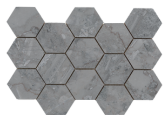

**32,5x22,5 /**

**KUARTZ HEXAGON AMPLE GREY  
PULIDO 32,5x22,5**  
SP2046 | Polished |

**KUARTZ HEXAGON AMPLE BEIGE  
PULIDO 32,5x22,5**  
SP2046 | Polished |

**KUARTZ HEXAGON AMPLE WHITE  
PULIDO 32,5x22,5**  
SP2046 | Polished |