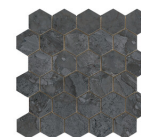

**KUARTZ MOSAICO ANTHRACITE  
PULIDO 30X30**  
SP2037 | Polished |

**KUARTZ MOSAICO BEIGE PULIDO  
30X30**  
SP2037 | Polished |

**26x27 / 11"x11"**

**KUARTZ HEXAGON ANTHRACITE  
PULIDO 26X27**  
SP2054 | Polished |

**KUARTZ HEXAGON WHITE MATE  
26X27**  
SP2051 | MATT |

**KUARTZ HEXAGON ANTHRACITE  
MATE 26X27**  
SP2051 | MATT |

**KUARTZ HEXAGON GREY MATE 26X27**  
SP2051 | MATT |

**KUARTZ HEXAGON WHITE PULIDO  
26X27**  
SP2054 | Polished |