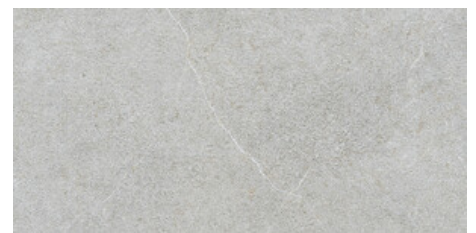

Series **Kavan**

60x120 SL RC / 24"x48"

60x60 SL RC / 24"x24"

60x120 SI Rc / 24"x48"

KAVAN CREAM MATE 60x120 SL RC
G.1093 | MATT | Neutral Body
Rectified.

KAVAN IVORY MATE 60x120 SL RC
G.1093 | MATT | Neutral Body
Rectified.

KAVAN GREY MATE 60x120 SL RC
G.1093 | MATT | Neutral Body
Rectified.

**KAVAN CREAM MATE 60x120 SL RC
ANTISLIP**
G.5093 | MATT | Neutral Body
Rectified.

**KAVAN IVORY MATE 60x120 SL RC
ANTISLIP**
G.5093 | MATT | Neutral Body
Rectified.