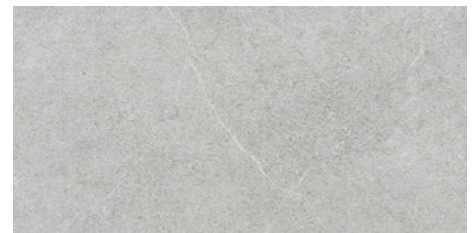

**KAVAN GREY MATE 60x120 SL RC
ANTISLIP**
G.5093 | MATT | Neutral Body
Rectified.