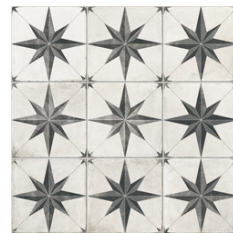

cifre
cerámica

Series **Kamari**

60x60 SL / 24"x24"

60x60 SI / 24"x24"

KAMARI BLOW MATE 60X60 SL
G.63 | MATT | Neutral Body

KAMARI FINT MATE 60X60 SL
G.63 | MATT | Neutral Body

KAMARI STAR MATE 60X60 SL
G.63 | MATT | Neutral Body

KAMARI GIANT MATE 60X60 SL
G.63 | MATT | Neutral Body

KAMARI PISA MATE 60X60 SL
G.63 | MATT | Neutral Body

Gallery