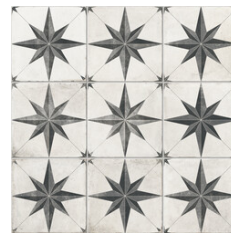

# Series **Kamari**

60x60 SL / 24"x24"

**60x60 SI / 24"x24"**

**KAMARI BLOW MATE 60X60 SL**  
G.63 | MATT | Neutral Body

**KAMARI FINT MATE 60X60 SL**  
G.63 | MATT | Neutral Body

**KAMARI STAR MATE 60X60 SL**  
G.63 | MATT | Neutral Body