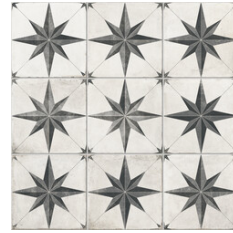

cifre
cerámica

Series **Kamari**

60x60 SL / 24"x24"

60x60 SI / 24"x24"

KAMARI BLOW MATE 60X60 SL
G.63 | MATT | Neutral Body

KAMARI FINT MATE 60X60 SL
G.63 | MATT | Neutral Body

KAMARI STAR MATE 60X60 SL
G.63 | MATT | Neutral Body

KAMARI GIANT MATE 60X60 SL
G.63 | MATT | Neutral Body

KAMARI PISA MATE 60X60 SL
G.63 | MATT | Neutral Body

Gallery