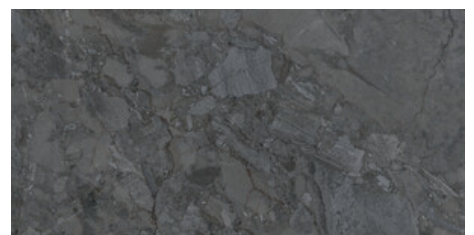

WHITE PULIDO 60x120 RC
G.177 | Polished | Neutral Body
Rectified.

60x120 Sl Rc / 24"x48"

BEIGE MATE 60x120 SL RC
G.88 | MATT | Coloured body
Rectified.

WHITE MATE 60x120 SL RC
G.88 | MATT | Coloured body
Rectified.