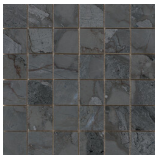

32,5x22,5 /

HEXAGON AMPLE GREY PULIDO
32,5X22,5
SP2046 | Polished |

HEXAGON AMPLE BEIGE PULIDO
32,5X22,5
SP2046 | Polished |

HEXAGON AMPLE WHITE PULIDO
32,5X22,5
SP2046 | Polished |

HEXAGON AMPLE ANTHRACITE
PULIDO 32,5X22,5
SP2046 | Polished |

30x30 / 12"x12"

MOSAICO BEIGE MATE 30x30
SP2037 | MATT |

MOSAICO WHITE MATE 30x30
SP2037 | MATT |

MOSAICO GREY MATE 30x30
SP2037 | MATT |

MOSAICO ANTHRACITE MATE 30X30
SP2037 | MATT |

MOSAICO WHITE PULIDO 30X30
SP2037 | Polished |

MOSAICO GREY PULIDO 30X30
SP2037 | Polished |

MOSAICO ANTHRACITE PULIDO 30X30
SP2037 | Polished |

MOSAICO BEIGE PULIDO 30X30
SP2037 | Polished |

26x27 / 11"x11"

HEXAGON ANTHRACITE PULIDO 26X27
SP2054 | Polished |

HEXAGON WHITE MATE 26X27
SP2051 | MATT |

HEXAGON ANTHRACITE MATE 26X27
SP2051 | MATT |

HEXAGON GREY MATE 26X27
SP2051 | MATT |

HEXAGON WHITE PULIDO 26X27
SP2054 | Polished |

HEXAGON BEIGE MATE 26X27
SP2051 | MATT |