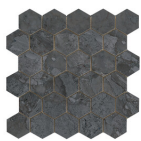

30x30 / 12"x12"

MOSAICO BEIGE MATE 30x30
SP2037 | MATT |

MOSAICO WHITE MATE 30x30
SP2037 | MATT |

MOSAICO GREY MATE 30x30
SP2037 | MATT |

MOSAICO ANTHRACITE MATE 30X30
SP2037 | MATT |

MOSAICO WHITE PULIDO 30X30
SP2037 | Polished |

MOSAICO GREY PULIDO 30X30
SP2037 | Polished |

MOSAICO ANTHRACITE PULIDO 30X30
SP2037 | Polished |

MOSAICO BEIGE PULIDO 30X30
SP2037 | Polished |

26x27 / 11"x11"

HEXAGON ANTHRACITE PULIDO 26X27
SP2054 | Polished |

HEXAGON WHITE MATE 26X27
SP2051 | MATT |

HEXAGON ANTHRACITE MATE 26X27
SP2051 | MATT |

HEXAGON GREY MATE 26X27
SP2051 | MATT |

HEXAGON WHITE PULIDO 26X27
SP2054 | Polished |

HEXAGON BEIGE MATE 26X27
SP2051 | MATT |