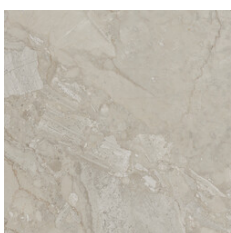

BEIGE MATE 60x60 SL RC
G.80 | MATT | Coloured body
Rectified.