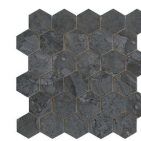

30x30 / 12"x12"

MOSAICO BEIGE MATE 30x30
SP2037 | MATT |

MOSAICO WHITE MATE 30x30
SP2037 | MATT |

MOSAICO GREY MATE 30x30
SP2037 | MATT |

MOSAICO ANTHRACITE MATE 30X30
SP2037 | MATT |

MOSAICO WHITE PULIDO 30X30
SP2037 | Polished |

MOSAICO GREY PULIDO 30X30
SP2037 | Polished |

MOSAICO ANTHRACITE PULIDO 30X30
SP2037 | Polished |

MOSAICO BEIGE PULIDO 30X30
SP2037 | Polished |

26x27 / 11"x11"

HEXAGON ANTHRACITE PULIDO 26X27
SP2054 | Polished |

HEXAGON WHITE MATE 26X27
SP2051 | MATT |

HEXAGON ANTHRACITE MATE 26X27
SP2051 | MATT |

HEXAGON GREY MATE 26X27
SP2051 | MATT |

HEXAGON WHITE PULIDO 26X27
SP2054 | Polished |

HEXAGON BEIGE MATE 26X27
SP2051 | MATT |