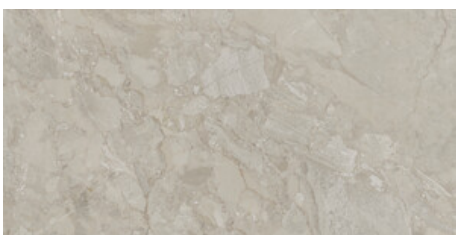

60x120 Sl Rc / 24"x48"

BEIGE MATE 60x120 SL RC
G.88 | MATT | Coloured body
Rectified.