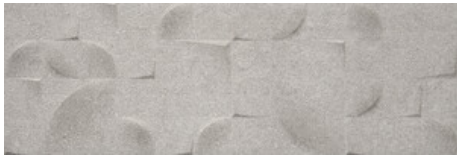

30x90 Rc / 12"x36"

SAND MATE 30x90 RC
G.104 | MATT | White body
Rectified.

PEARL MATE 30x90 RC
G.104 | MATT | White body
Rectified.

GREIGE MATE 30x90 RC
G.104 | MATT | White body
Rectified.

GLACIAR MATE 30x90 RC
G.104 | MATT | White body
Rectified.

KEPLER SAND MATE 30x90 RC
G.112 | MATT | White body
Rectified.

KEPLER PEARL MATE 30x90 RC
G.112 | MATT | White body
Rectified.

KEPLER GREIGE MATE 30x90 RC
G.112 | MATT | White body
Rectified.

KEPLER GLACIAR MATE 30x90 RC
G.112 | MATT | White body
Rectified.