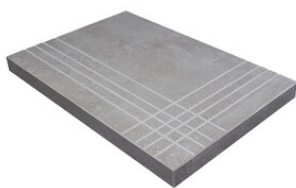

PELDAÑO ANGULO GRADONE RECTO 60X60
| 60X60 / 24"x24"