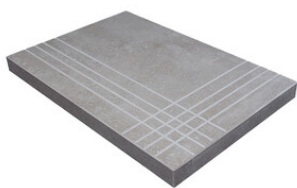

# Series **Kelaya**

30x120 XS / 12"x48"

**30x120 Xs / 12"x48"**

---

**ELM MATE 30X120 XS**  
G.75 | MATT | Neutral Body

**MAPLE MATE 30X120 XS**  
G.75 | MATT | Neutral Body

**OAK MATE 30X120 XS**  
G.75 | MATT | Neutral Body

**Technical Step**

Porcelain Tiles

**RODAPIÉ 10X60**  
| 30X120 / 12"x48"

**PELDAÑO ROMO 30X120**  
| 30X120 / 12"x48"

**PELDAÑO ANGULO ROMO 30X120**  
| 30X120 / 12"x48"

**PELDAÑO GRADONE RECTO 30X120**  
| 30X120 / 12"x48"

**PELDAÑO ANGULO GRADONE RECTO 30X120**  
| 30X120 / 12"x48"

Gallery

The results shown represent an indicative approximation. This document does not constitute a contractual relationship. To place orders or check product availability, please contact the company.