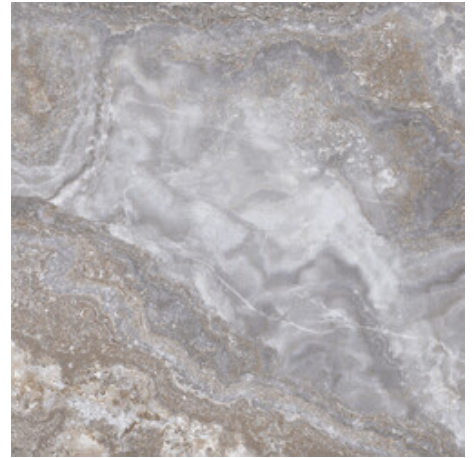

120x120 Rc / 48"x48"

**JEWEL BLACK PULIDO GRANILLA
120X120 RC**
G.157 | Premium polished | Neutral Body
Rectified.

**JEWEL BLUE PULIDO GRANILLA
120X120 RC**
G.157 | Premium polished | Neutral Body
Rectified.

**JEWEL GREY PULIDO GRANILLA
120X120 RC**
G.157 | Premium polished | Neutral Body
Rectified.

**JEWEL WHITE PULIDO GRANILLA
120X120 RC**
G.157 | Premium polished | Neutral Body
Rectified.

60x120 Rc / 24"x48"

**JEWEL BLACK PULIDO GRANILLA
60X120 RC**
G.155 | Premium polished | Neutral Body
Rectified.

**JEWEL BLUE PULIDO GRANILLA
60X120 RC**
G.155 | Premium polished | Neutral Body
Rectified.

**JEWEL GREY PULIDO GRANILLA
60X120 RC**
G.155 | Premium polished | Neutral Body
Rectified.