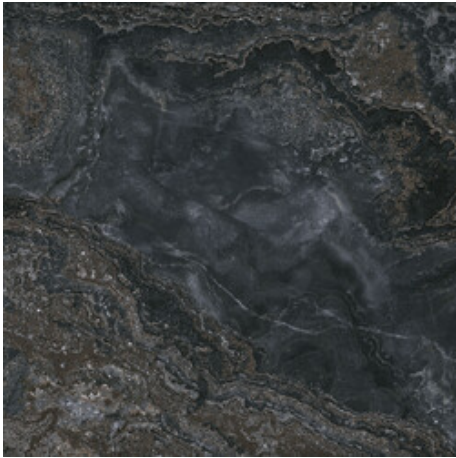

120x120 Rc / 48"x48"

**JEWEL BLACK PULIDO GRANILLA
120X120 RC**
G.157 | Premium polished | Neutral Body
Rectified.

**JEWEL BLUE PULIDO GRANILLA
120X120 RC**
G.157 | Premium polished | Neutral Body
Rectified.

**JEWEL GREY PULIDO GRANILLA
120X120 RC**
G.157 | Premium polished | Neutral Body
Rectified.

**JEWEL WHITE PULIDO GRANILLA
120X120 RC**
G.157 | Premium polished | Neutral Body
Rectified.

60x120 Rc / 24"x48"