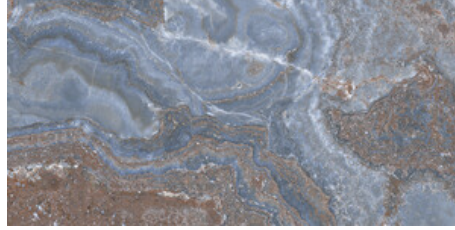

120x120 Rc / 48"x48"

**JEWEL BLACK PULIDO GRANILLA
120X120 RC**
G.157 | Premium polished | Neutral Body
Rectified.

**JEWEL BLUE PULIDO GRANILLA
120X120 RC**
G.157 | Premium polished | Neutral Body
Rectified.

**JEWEL GREY PULIDO GRANILLA
120X120 RC**
G.157 | Premium polished | Neutral Body
Rectified.

**JEWEL WHITE PULIDO GRANILLA
120X120 RC**
G.157 | Premium polished | Neutral Body
Rectified.

60x120 Rc / 24"x48"

**JEWEL BLACK PULIDO GRANILLA
60X120 RC**
G.155 | Premium polished | Neutral Body
Rectified.

**JEWEL BLUE PULIDO GRANILLA
60X120 RC**
G.155 | Premium polished | Neutral Body
Rectified.

**JEWEL GREY PULIDO GRANILLA
60X120 RC**
G.155 | Premium polished | Neutral Body
Rectified.