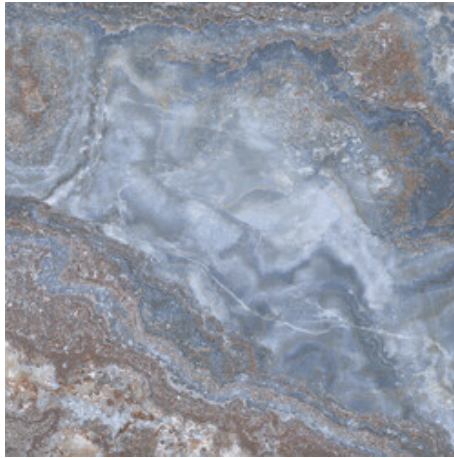

120x120 Rc / 48"x48"

**JEWEL BLACK PULIDO GRANILLA
120X120 RC**
G.157 | Premium polished | Neutral Body
Rectified.

**JEWEL BLUE PULIDO GRANILLA
120X120 RC**
G.157 | Premium polished | Neutral Body
Rectified.

**JEWEL GREY PULIDO GRANILLA
120X120 RC**
G.157 | Premium polished | Neutral Body
Rectified.

**JEWEL WHITE PULIDO GRANILLA
120X120 RC**
G.157 | Premium polished | Neutral Body
Rectified.

60x120 Rc / 24"x48"

**JEWEL BLACK PULIDO GRANILLA
60X120 RC**
G.155 | Premium polished | Neutral Body
Rectified.

**JEWEL BLUE PULIDO GRANILLA
60X120 RC**
G.155 | Premium polished | Neutral Body
Rectified.

**JEWEL GREY PULIDO GRANILLA
60X120 RC**
G.155 | Premium polished | Neutral Body
Rectified.

**JEWEL WHITE PULIDO GRANILLA
60X120 RC**
G.155 | Premium polished | Neutral Body
Rectified.

30x30 / 12"x12"

**JEWEL MOSAICO BLUE PULIDO
GRANILLA 30X30**
SP2037 | Premium polished |

**JEWEL MOSAICO WHITE PULIDO
GRANILLA 30X30**
SP2037 | Premium polished |