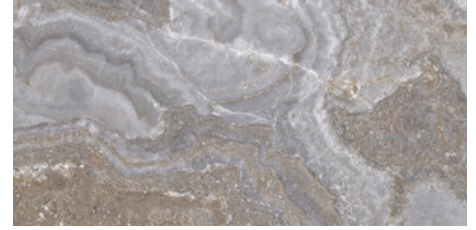

120x120 Rc / 48"x48"

**JEWEL BLACK PULIDO GRANILLA
120X120 RC**
G.157 | Premium polished | Neutral Body
Rectified.

**JEWEL BLUE PULIDO GRANILLA
120X120 RC**
G.157 | Premium polished | Neutral Body
Rectified.

**JEWEL GREY PULIDO GRANILLA
120X120 RC**
G.157 | Premium polished | Neutral Body
Rectified.

**JEWEL WHITE PULIDO GRANILLA
120X120 RC**
G.157 | Premium polished | Neutral Body
Rectified.

60x120 Rc / 24"x48"

**JEWEL BLACK PULIDO GRANILLA
60X120 RC**
G.155 | Premium polished | Neutral Body
Rectified.

**JEWEL BLUE PULIDO GRANILLA
60X120 RC**
G.155 | Premium polished | Neutral Body
Rectified.

**JEWEL GREY PULIDO GRANILLA
60X120 RC**
G.155 | Premium polished | Neutral Body
Rectified.