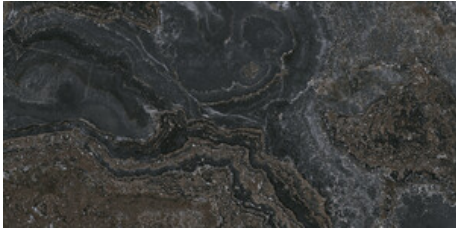

120x120 Rc / 48"x48"

**JEWEL BLACK PULIDO GRANILLA
120X120 RC**
G.157 | Premium polished | Neutral Body
Rectified.

**JEWEL BLUE PULIDO GRANILLA
120X120 RC**
G.157 | Premium polished | Neutral Body
Rectified.

**JEWEL GREY PULIDO GRANILLA
120X120 RC**
G.157 | Premium polished | Neutral Body
Rectified.

**JEWEL WHITE PULIDO GRANILLA
120X120 RC**
G.157 | Premium polished | Neutral Body
Rectified.

60x120 Rc / 24"x48"

**JEWEL BLACK PULIDO GRANILLA
60X120 RC**
G.155 | Premium polished | Neutral Body
Rectified.

**JEWEL BLUE PULIDO GRANILLA
60X120 RC**
G.155 | Premium polished | Neutral Body
Rectified.

**JEWEL GREY PULIDO GRANILLA
60X120 RC**
G.155 | Premium polished | Neutral Body
Rectified.