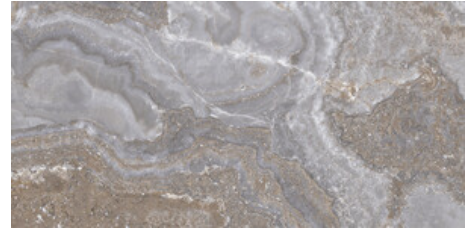

120x120 Rc / 48"x48"

**JEWEL BLACK PULIDO GRANILLA
120X120 RC**
G.157 | Premium polished | Neutral Body
Rectified.

**JEWEL BLUE PULIDO GRANILLA
120X120 RC**
G.157 | Premium polished | Neutral Body
Rectified.

**JEWEL GREY PULIDO GRANILLA
120X120 RC**
G.157 | Premium polished | Neutral Body
Rectified.

**JEWEL WHITE PULIDO GRANILLA
120X120 RC**
G.157 | Premium polished | Neutral Body
Rectified.

60x120 Rc / 24"x48"

**JEWEL BLACK PULIDO GRANILLA
60X120 RC**
G.155 | Premium polished | Neutral Body
Rectified.

**JEWEL BLUE PULIDO GRANILLA
60X120 RC**
G.155 | Premium polished | Neutral Body
Rectified.

**JEWEL GREY PULIDO GRANILLA
60X120 RC**
G.155 | Premium polished | Neutral Body
Rectified.