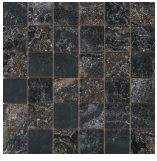

**JEWEL GREY PULIDO GRANILLA
120X120 RC**
G.157 | Premium polished | Neutral Body
Rectified.

**JEWEL WHITE PULIDO GRANILLA
120X120 RC**
G.157 | Premium polished | Neutral Body
Rectified.

60x120 Rc / 24"x48"

**JEWEL BLACK PULIDO GRANILLA
60X120 RC**
G.155 | Premium polished | Neutral Body
Rectified.

**JEWEL BLUE PULIDO GRANILLA
60X120 RC**
G.155 | Premium polished | Neutral Body
Rectified.

**JEWEL GREY PULIDO GRANILLA
60X120 RC**
G.155 | Premium polished | Neutral Body
Rectified.

**JEWEL WHITE PULIDO GRANILLA
60X120 RC**
G.155 | Premium polished | Neutral Body
Rectified.

30x30 / 12"x12"

**JEWEL MOSAICO BLUE PULIDO
GRANILLA 30X30**
SP2037 | Premium polished |

**JEWEL MOSAICO WHITE PULIDO
GRANILLA 30X30**
SP2037 | Premium polished |

**JEWEL MOSAICO GREY PULIDO
GRANILLA 30X30**
SP2037 | Premium polished |

JEWEL MOSAICO BLACK PULIDO
GRANILLA 30X30
SP2037 | Premium polished |

Technical Step

Porcelain Tiles

RODAPIÉ 10X120 PULIDO
| 120X120 / 48"x48"