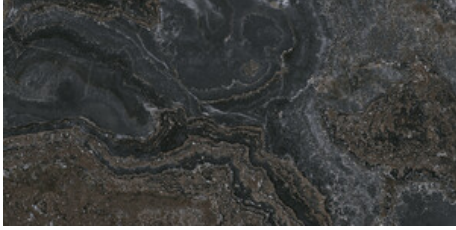

120x120 Rc / 48"x48"

**JEWEL BLACK PULIDO GRANILLA
120X120 RC**
G.157 | Premium polished | Neutral Body
Rectified.

**JEWEL BLUE PULIDO GRANILLA
120X120 RC**
G.157 | Premium polished | Neutral Body
Rectified.

**JEWEL GREY PULIDO GRANILLA
120X120 RC**
G.157 | Premium polished | Neutral Body
Rectified.

**JEWEL WHITE PULIDO GRANILLA
120X120 RC**
G.157 | Premium polished | Neutral Body
Rectified.

60x120 Rc / 24"x48"

**JEWEL BLACK PULIDO GRANILLA
60X120 RC**
G.155 | Premium polished | Neutral Body
Rectified.

**JEWEL BLUE PULIDO GRANILLA
60X120 RC**
G.155 | Premium polished | Neutral Body
Rectified.

**JEWEL GREY PULIDO GRANILLA
60X120 RC**
G.155 | Premium polished | Neutral Body
Rectified.