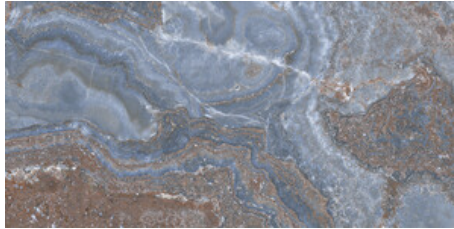

120x120 Rc / 48"x48"

**JEWEL BLACK PULIDO GRANILLA
120X120 RC**
G.157 | Premium polished | Neutral Body
Rectified.

**JEWEL BLUE PULIDO GRANILLA
120X120 RC**
G.157 | Premium polished | Neutral Body
Rectified.

**JEWEL GREY PULIDO GRANILLA
120X120 RC**
G.157 | Premium polished | Neutral Body
Rectified.

**JEWEL WHITE PULIDO GRANILLA
120X120 RC**
G.157 | Premium polished | Neutral Body
Rectified.

60x120 Rc / 24"x48"

**JEWEL BLACK PULIDO GRANILLA
60X120 RC**
G.155 | Premium polished | Neutral Body
Rectified.

**JEWEL BLUE PULIDO GRANILLA
60X120 RC**
G.155 | Premium polished | Neutral Body
Rectified.

**JEWEL GREY PULIDO GRANILLA
60X120 RC**
G.155 | Premium polished | Neutral Body
Rectified.

**JEWEL WHITE PULIDO GRANILLA
60X120 RC**
G.155 | Premium polished | Neutral Body
Rectified.

30x30 / 12"x12"

**JEWEL MOSAICO BLUE PULIDO
GRANILLA 30X30**
SP2037 | Premium polished |

**JEWEL MOSAICO WHITE PULIDO
GRANILLA 30X30**
SP2037 | Premium polished |