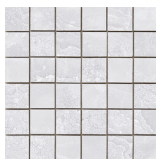

**JEWEL GREY PULIDO GRANILLA
120X120 RC**
G.157 | Premium polished | Neutral Body
Rectified.

**JEWEL WHITE PULIDO GRANILLA
120X120 RC**
G.157 | Premium polished | Neutral Body
Rectified.

60x120 Rc / 24"x48"

**JEWEL BLACK PULIDO GRANILLA
60X120 RC**
G.155 | Premium polished | Neutral Body
Rectified.

**JEWEL BLUE PULIDO GRANILLA
60X120 RC**
G.155 | Premium polished | Neutral Body
Rectified.

**JEWEL GREY PULIDO GRANILLA
60X120 RC**
G.155 | Premium polished | Neutral Body
Rectified.

**JEWEL WHITE PULIDO GRANILLA
60X120 RC**
G.155 | Premium polished | Neutral Body
Rectified.

30x30 / 12"x12"

**JEWEL MOSAICO BLUE PULIDO
GRANILLA 30X30**
SP2037 | Premium polished |

**JEWEL MOSAICO WHITE PULIDO
GRANILLA 30X30**
SP2037 | Premium polished |

**JEWEL MOSAICO GREY PULIDO
GRANILLA 30X30**
SP2037 | Premium polished |

JEWEL MOSAICO BLACK PULIDO
GRANILLA 30X30
SP2037 | Premium polished |

Technical Step

Porcelain Tiles

RODAPIÉ 10X120 PULIDO
| 120X120 / 48"x48"