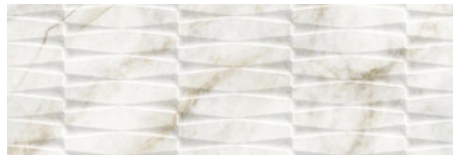

MING GOLD BRILLO 30x90 XS RC
G.112 | GLOSSY | White body
Rectified.

30x30 / 12"x12"