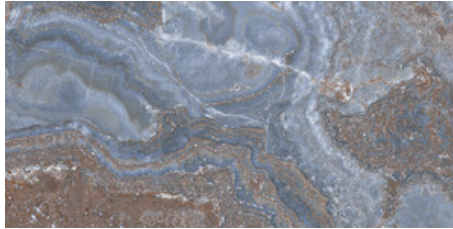

120x120 Rc / 48"x48"

**BLACK PULIDO GRANILLA 120X120
RC**
G.157 | Premium polished | Neutral Body
Rectified.

**BLUE PULIDO GRANILLA 120X120
RC**
G.157 | Premium polished | Neutral Body
Rectified.

**GREY PULIDO GRANILLA 120X120
RC**
G.157 | Premium polished | Neutral Body
Rectified.

**WHITE PULIDO GRANILLA 120X120
RC**
G.157 | Premium polished | Neutral Body
Rectified.

60x120 Rc / 24"x48"

BLACK PULIDO GRANILLA 60X120 RC
G.155 | Premium polished | Neutral Body Rectified.

BLUE PULIDO GRANILLA 60X120 RC
G.155 | Premium polished | Neutral Body Rectified.

GREY PULIDO GRANILLA 60X120 RC
G.155 | Premium polished | Neutral Body Rectified.

WHITE PULIDO GRANILLA 60X120 RC
G.155 | Premium polished | Neutral Body Rectified.

30x30 / 12"x12"

MOSAICO BLUE PULIDO GRANILLA 30X30
SP2037 | Premium polished |