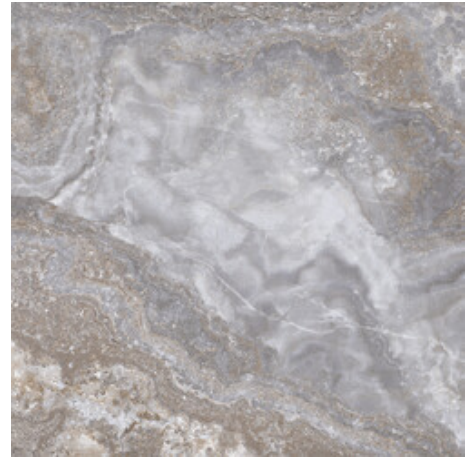

120x120 Rc / 48"x48"

**BLACK PULIDO GRANILLA 120X120
RC**
G.157 | Premium polished | Neutral Body
Rectified.

**BLUE PULIDO GRANILLA 120X120
RC**
G.157 | Premium polished | Neutral Body
Rectified.

**GREY PULIDO GRANILLA 120X120
RC**
G.157 | Premium polished | Neutral Body
Rectified.

**WHITE PULIDO GRANILLA 120X120
RC**
G.157 | Premium polished | Neutral Body
Rectified.

60x120 Rc / 24"x48"

BLACK PULIDO GRANILLA 60X120 RC
G.155 | Premium polished | Neutral Body Rectified.

BLUE PULIDO GRANILLA 60X120 RC
G.155 | Premium polished | Neutral Body Rectified.

GREY PULIDO GRANILLA 60X120 RC
G.155 | Premium polished | Neutral Body Rectified.

WHITE PULIDO GRANILLA 60X120 RC
G.155 | Premium polished | Neutral Body Rectified.

30x30 / 12"x12"

MOSAICO BLUE PULIDO GRANILLA 30X30
SP2037 | Premium polished |