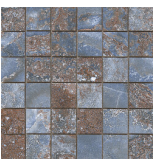

120x120 Rc / 48"x48"

**BLACK PULIDO GRANILLA 120X120
RC**
G.157 | Premium polished | Neutral Body
Rectified.

**BLUE PULIDO GRANILLA 120X120
RC**
G.157 | Premium polished | Neutral Body
Rectified.

**GREY PULIDO GRANILLA 120X120
RC**
G.157 | Premium polished | Neutral Body
Rectified.

**WHITE PULIDO GRANILLA 120X120
RC**
G.157 | Premium polished | Neutral Body
Rectified.

60x120 Rc / 24"x48"

BLACK PULIDO GRANILLA 60X120 RC
G.155 | Premium polished | Neutral Body Rectified.

BLUE PULIDO GRANILLA 60X120 RC
G.155 | Premium polished | Neutral Body Rectified.

GREY PULIDO GRANILLA 60X120 RC
G.155 | Premium polished | Neutral Body Rectified.

WHITE PULIDO GRANILLA 60X120 RC
G.155 | Premium polished | Neutral Body Rectified.

30x30 / 12"x12"

MOSAICO BLUE PULIDO GRANILLA 30X30
SP2037 | Premium polished |

MOSAICO WHITE PULIDO GRANILLA 30X30
SP2037 | Premium polished |

MOSAICO GREY PULIDO GRANILLA 30X30
SP2037 | Premium polished |

MOSAICO BLACK PULIDO GRANILLA 30X30
SP2037 | Premium polished |

Technical Step