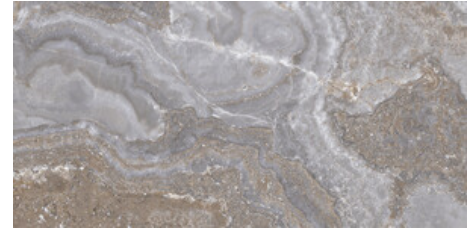

**WHITE PULIDO GRANILLA 120X120
RC**
G.157 | Premium polished | Neutral Body
Rectified.

60x120 Rc / 24"x48"

BLACK PULIDO GRANILLA 60X120 RC
G.155 | Premium polished | Neutral Body Rectified.

BLUE PULIDO GRANILLA 60X120 RC
G.155 | Premium polished | Neutral Body Rectified.

GREY PULIDO GRANILLA 60X120 RC
G.155 | Premium polished | Neutral Body Rectified.

WHITE PULIDO GRANILLA 60X120 RC
G.155 | Premium polished | Neutral Body Rectified.

30x30 / 12"x12"

MOSAICO BLUE PULIDO GRANILLA 30X30
SP2037 | Premium polished |