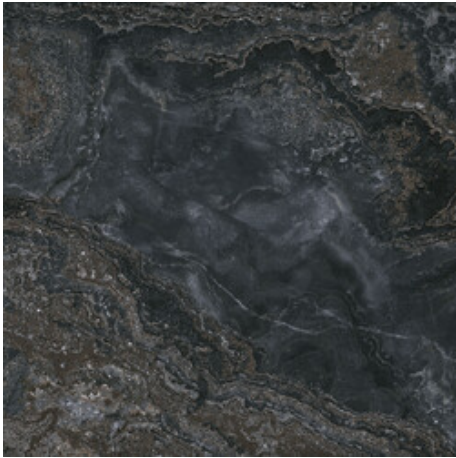

120x120 Rc / 48"x48"

**BLACK PULIDO GRANILLA 120X120
RC**
G.157 | Premium polished | Neutral Body
Rectified.

**BLUE PULIDO GRANILLA 120X120
RC**
G.157 | Premium polished | Neutral Body
Rectified.

**GREY PULIDO GRANILLA 120X120
RC**
G.157 | Premium polished | Neutral Body
Rectified.

**WHITE PULIDO GRANILLA 120X120
RC**
G.157 | Premium polished | Neutral Body
Rectified.

60x120 Rc / 24"x48"

BLACK PULIDO GRANILLA 60X120 RC
G.155 | Premium polished | Neutral Body Rectified.

BLUE PULIDO GRANILLA 60X120 RC
G.155 | Premium polished | Neutral Body Rectified.

GREY PULIDO GRANILLA 60X120 RC
G.155 | Premium polished | Neutral Body Rectified.

WHITE PULIDO GRANILLA 60X120 RC
G.155 | Premium polished | Neutral Body Rectified.

30x30 / 12"x12"

MOSAICO BLUE PULIDO GRANILLA 30X30
SP2037 | Premium polished |