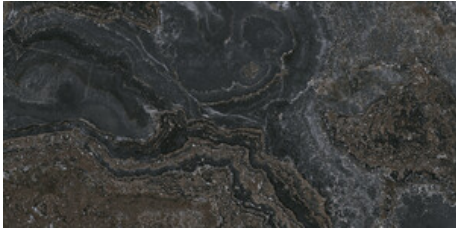

120x120 Rc / 48"x48"

**BLACK PULIDO GRANILLA 120X120
RC**
G.157 | Premium polished | Neutral Body
Rectified.

**BLUE PULIDO GRANILLA 120X120
RC**
G.157 | Premium polished | Neutral Body
Rectified.

**GREY PULIDO GRANILLA 120X120
RC**
G.157 | Premium polished | Neutral Body
Rectified.

**WHITE PULIDO GRANILLA 120X120
RC**
G.157 | Premium polished | Neutral Body
Rectified.

60x120 Rc / 24"x48"

BLACK PULIDO GRANILLA 60X120 RC
G.155 | Premium polished | Neutral Body Rectified.

BLUE PULIDO GRANILLA 60X120 RC
G.155 | Premium polished | Neutral Body Rectified.