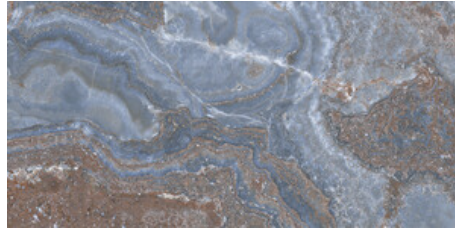

120x120 Rc / 48"x48"

**BLACK PULIDO GRANILLA 120X120
RC**
G.157 | Premium polished | Neutral Body
Rectified.

**BLUE PULIDO GRANILLA 120X120
RC**
G.157 | Premium polished | Neutral Body
Rectified.

**GREY PULIDO GRANILLA 120X120
RC**
G.157 | Premium polished | Neutral Body
Rectified.

**WHITE PULIDO GRANILLA 120X120
RC**
G.157 | Premium polished | Neutral Body
Rectified.

60x120 Rc / 24"x48"

BLACK PULIDO GRANILLA 60X120 RC
G.155 | Premium polished | Neutral Body Rectified.

BLUE PULIDO GRANILLA 60X120 RC
G.155 | Premium polished | Neutral Body Rectified.

GREY PULIDO GRANILLA 60X120 RC
G.155 | Premium polished | Neutral Body Rectified.

WHITE PULIDO GRANILLA 60X120 RC
G.155 | Premium polished | Neutral Body Rectified.

30x30 / 12"x12"

MOSAICO BLUE PULIDO GRANILLA 30X30
SP2037 | Premium polished |