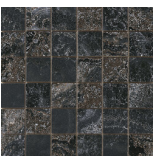

**WHITE PULIDO GRANILLA 120X120
RC**
G.157 | Premium polished | Neutral Body
Rectified.

60x120 Rc / 24"x48"

BLACK PULIDO GRANILLA 60X120 RC
G.155 | Premium polished | Neutral Body Rectified.

BLUE PULIDO GRANILLA 60X120 RC
G.155 | Premium polished | Neutral Body Rectified.

GREY PULIDO GRANILLA 60X120 RC
G.155 | Premium polished | Neutral Body Rectified.

WHITE PULIDO GRANILLA 60X120 RC
G.155 | Premium polished | Neutral Body Rectified.

30x30 / 12"x12"

MOSAICO BLUE PULIDO GRANILLA 30X30
SP2037 | Premium polished |

MOSAICO WHITE PULIDO GRANILLA 30X30
SP2037 | Premium polished |

MOSAICO GREY PULIDO GRANILLA 30X30
SP2037 | Premium polished |

MOSAICO BLACK PULIDO GRANILLA 30X30
SP2037 | Premium polished |

Technical Step