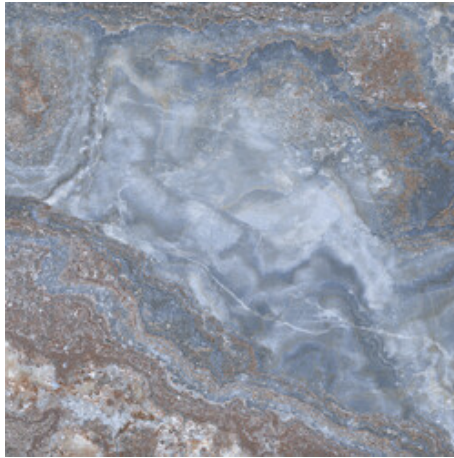

120x120 Rc / 48"x48"

**BLACK PULIDO GRANILLA 120X120
RC**
G.157 | Premium polished | Neutral Body
Rectified.

**BLUE PULIDO GRANILLA 120X120
RC**
G.157 | Premium polished | Neutral Body
Rectified.

**GREY PULIDO GRANILLA 120X120
RC**
G.157 | Premium polished | Neutral Body
Rectified.

**WHITE PULIDO GRANILLA 120X120
RC**
G.157 | Premium polished | Neutral Body
Rectified.

60x120 Rc / 24"x48"

BLACK PULIDO GRANILLA 60X120 RC
G.155 | Premium polished | Neutral Body Rectified.

BLUE PULIDO GRANILLA 60X120 RC
G.155 | Premium polished | Neutral Body Rectified.

GREY PULIDO GRANILLA 60X120 RC
G.155 | Premium polished | Neutral Body Rectified.

WHITE PULIDO GRANILLA 60X120 RC
G.155 | Premium polished | Neutral Body Rectified.

30x30 / 12"x12"

MOSAICO BLUE PULIDO GRANILLA 30X30
SP2037 | Premium polished |

MOSAICO WHITE PULIDO GRANILLA 30X30
SP2037 | Premium polished |

MOSAICO GREY PULIDO GRANILLA 30X30
SP2037 | Premium polished |

MOSAICO BLACK PULIDO GRANILLA 30X30
SP2037 | Premium polished |

Technical Step