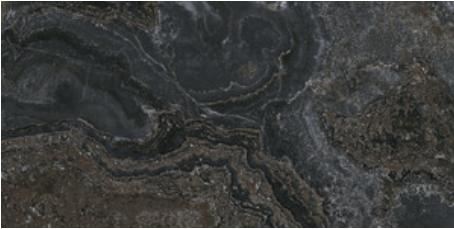

120x120 Rc / 48"x48"

**BLACK PULIDO GRANILLA 120X120
RC**
G.157 | Premium polished | Neutral Body
Rectified.

**BLUE PULIDO GRANILLA 120X120
RC**
G.157 | Premium polished | Neutral Body
Rectified.

**GREY PULIDO GRANILLA 120X120
RC**
G.157 | Premium polished | Neutral Body
Rectified.

**WHITE PULIDO GRANILLA 120X120
RC**
G.157 | Premium polished | Neutral Body
Rectified.

60x120 Rc / 24"x48"

BLACK PULIDO GRANILLA 60X120 RC
G.155 | Premium polished | Neutral Body Rectified.

BLUE PULIDO GRANILLA 60X120 RC
G.155 | Premium polished | Neutral Body Rectified.