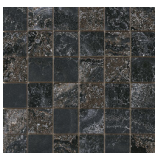

**WHITE PULIDO GRANILLA 120X120
RC**
G.157 | Premium polished | Neutral Body
Rectified.

60x120 Rc / 24"x48"

BLACK PULIDO GRANILLA 60X120 RC
G.155 | Premium polished | Neutral Body Rectified.

BLUE PULIDO GRANILLA 60X120 RC
G.155 | Premium polished | Neutral Body Rectified.

GREY PULIDO GRANILLA 60X120 RC
G.155 | Premium polished | Neutral Body Rectified.

WHITE PULIDO GRANILLA 60X120 RC
G.155 | Premium polished | Neutral Body Rectified.

30x30 / 12"x12"

MOSAICO BLUE PULIDO GRANILLA 30X30
SP2037 | Premium polished |

MOSAICO WHITE PULIDO GRANILLA 30X30
SP2037 | Premium polished |

MOSAICO GREY PULIDO GRANILLA 30X30
SP2037 | Premium polished |

MOSAICO BLACK PULIDO GRANILLA 30X30
SP2037 | Premium polished |

Technical Step