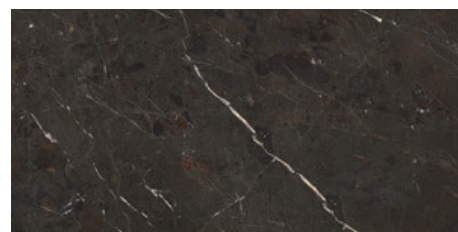

**120x280 Rc / 48"x111"**

---

**INFINITY BROWN MATE 120X280 RC**  
G.197 | MATT | Coloured body  
Rectified.

**INFINITY SAND MATE 120X280 RC**  
G.197 | MATT | Coloured body  
Rectified.

**INFINITY FLAMED BROWN MATE**

**120X280 RC**

G.217 | MATT | Coloured body  
Rectified.

**INFINITY FLAMED SAND MATE**

**120X280 RC**

G.217 | MATT | Coloured body  
Rectified.

**120x120 SI Rc / 48"x48"**

---

**INFINITY BROWN MATE 120x120  
SL RC**  
G.214 | MATT | Coloured body  
Rectified.

**INFINITY SAND MATE 120x120 SL  
RC**  
G.214 | MATT | Coloured body  
Rectified.

**60x120 SI Rc / 24"x48"**

---

**INFINITY BROWN MATE 60x120 SL  
RC**  
G.215 | MATT | Coloured body  
Rectified.

**INFINITY SAND MATE 60x120 SL  
RC**  
G.215 | MATT | Coloured body  
Rectified.

**INFINITY BROWN MATE 60x120 SL  
RC ANTISLIP**  
G.216 | MATT | Coloured body  
Rectified.

**INFINITY SAND MATE 60x120 SL**  
**RC ANTISLIP**  
G.216 | MATT | Coloured body  
Rectified.

Gallery