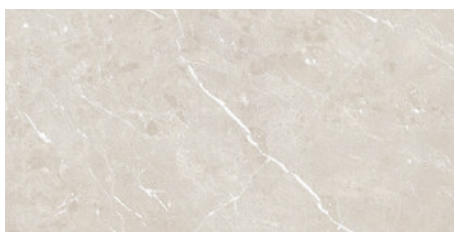

**INFINITY SAND MATE 60x120 SL
RC**
G.215 | MATT | Coloured body
Rectified.