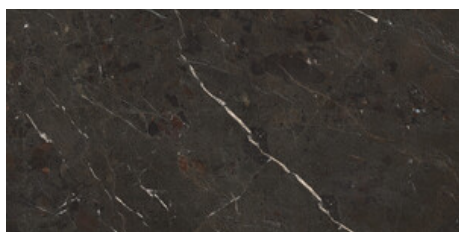

**120x280 Rc / 48"x111"**

---

**INFINITY BROWN MATE 120X280 RC**  
G.197 | MATT | Coloured body  
Rectified.

**INFINITY SAND MATE 120X280 RC**  
G.197 | MATT | Coloured body  
Rectified.

**INFINITY FLAMED BROWN MATE**

**120X280 RC**

G.217 | MATT | Coloured body  
Rectified.

**INFINITY FLAMED SAND MATE**

**120X280 RC**

G.217 | MATT | Coloured body  
Rectified.

**120x120 SI Rc / 48"x48"**

---

**INFINITY BROWN MATE 120x120  
SL RC**  
G.214 | MATT | Coloured body  
Rectified.

**INFINITY SAND MATE 120x120 SL  
RC**  
G.214 | MATT | Coloured body  
Rectified.

**60x120 SI Rc / 24"x48"**

---

**INFINITY BROWN MATE 60x120 SL  
RC**  
G.215 | MATT | Coloured body  
Rectified.

**INFINITY SAND MATE 60x120 SL  
RC**  
G.215 | MATT | Coloured body  
Rectified.

**INFINITY BROWN MATE 60x120 SL  
RC ANTISLIP**  
G.216 | MATT | Coloured body  
Rectified.

**INFINITY SAND MATE 60x120 SL**  
**RC ANTISLIP**  
G.216 | MATT | Coloured body  
Rectified.

Gallery