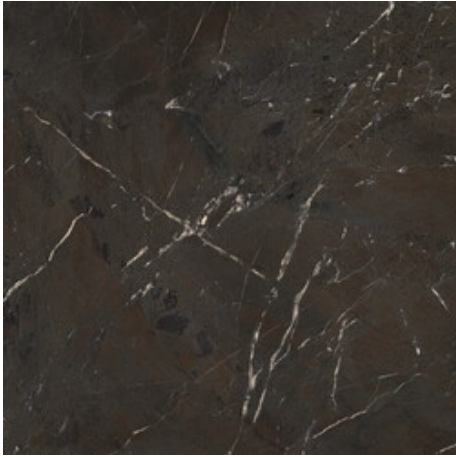

120x280 Rc / 48"x111"

BROWN MATE 120X280 RC
G.197 | MATT | Coloured body
Rectified.

SAND MATE 120X280 RC
G.197 | MATT | Coloured body
Rectified.

FLAMED BROWN MATE 120X280 RC

G.217 | MATT | Coloured body
Rectified.

FLAMED SAND MATE 120X280 RC

G.217 | MATT | Coloured body
Rectified.

120x120 SI Rc / 48"x48"

BROWN MATE 120x120 SL RC
G.214 | MATT | Coloured body
Rectified.

SAND MATE 120x120 SL RC
G.214 | MATT | Coloured body
Rectified.

60x120 SI Rc / 24"x48"

BROWN MATE 60x120 SL RC
G.215 | MATT | Coloured body
Rectified.

SAND MATE 60x120 SL RC
G.215 | MATT | Coloured body
Rectified.

**BROWN MATE 60x120 SL RC
ANTISLIP**
G.216 | MATT | Coloured body
Rectified.

SAND MATE 60x120 SL RC
ANTISLIP
G.216 | MATT | Coloured body
Rectified.

Gallery