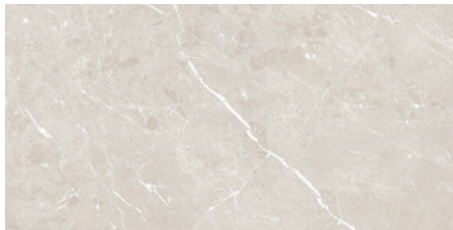

120x280 Rc / 48"x111"

BROWN MATE 120X280 RC
G.197 | MATT | Coloured body
Rectified.

SAND MATE 120X280 RC
G.197 | MATT | Coloured body
Rectified.

FLAMED BROWN MATE 120X280 RC

G.217 | MATT | Coloured body
Rectified.

FLAMED SAND MATE 120X280 RC

G.217 | MATT | Coloured body
Rectified.

120x120 SI Rc / 48"x48"

BROWN MATE 120x120 SL RC
G.214 | MATT | Coloured body
Rectified.

SAND MATE 120x120 SL RC
G.214 | MATT | Coloured body
Rectified.

60x120 SI Rc / 24"x48"

BROWN MATE 60x120 SL RC
G.215 | MATT | Coloured body
Rectified.

SAND MATE 60x120 SL RC
G.215 | MATT | Coloured body
Rectified.

**BROWN MATE 60x120 SL RC
ANTISLIP**
G.216 | MATT | Coloured body
Rectified.

SAND MATE 60x120 SL RC
ANTISLIP
G.216 | MATT | Coloured body
Rectified.

Gallery