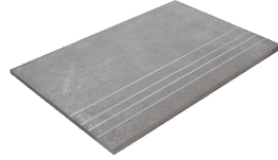

Technical Step

Porcelain Tiles

RODAPIÉ 10X60
| 20X120 / 8"x48"

RODAPIÉ 8X75
| 25X150 / 10"x59"

PELDAÑO ROMO 20X120
| 20X120 / 8"x48"