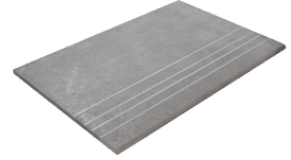

PELDAÑO ROMO 25X150
| 25X150 / 10"x59"