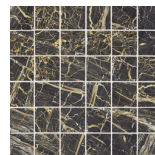

**GOLDEN HEXAGON AMPLE WHITE
PULIDO 32,5X22,5**
SP2046 | Polished |

30x30 / 12"x12"

**GOLDEN BLUE MOSAICO PULIDO
GRANILLA 30X30**
SP2037 | Premium polished |

**GOLDEN WHITE MOSAICO PULIDO
GRANILLA 30X30**
SP2037 | Premium polished |

**GOLDEN MOSAICO BLACK PULIDO
30X30**
SP2037 | Polished |

26x27 / 11"x11"

GOLDEN HEXAGON BLUE PULIDO
26X27
SP2051 | Polished |

GOLDEN HEXAGON WHITE PULIDO
26X27
SP2051 | Polished |

GOLDEN BLACK HEXAGON PULIDO
26X27
SP2051 | Polished |