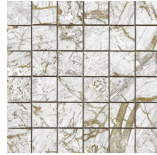

GOLDEN BLACK PULIDO 60x120 RC
G.155 | Premium polished | Neutral Body
Rectified.

**GOLDEN BLUE PULIDO GRANILLA
60x120 RC**
G.155 | Premium polished | Neutral Body
Rectified.

GOLDEN WHITE PULIDO GRANILLA
60X120 RC
G.155 | Premium polished | Neutral Body
Rectified.

60x60 Rc / 24"x24"

GOLDEN BLACK PULIDO GRANILLA
60X60 RC
G.175 | Premium polished | Neutral Body
Rectified.

32,5x22,5 /

GOLDEN HEXAGON AMPLE BLACK
PULIDO 32,5X22,5
SP2046 | Polished |

GOLDEN HEXAGON AMPLE BLUE
PULIDO 32,5X22,5
SP2046 | Polished |

GOLDEN HEXAGON AMPLE WHITE
PULIDO 32,5X22,5
SP2046 | Polished |

30x30 / 12"x12"

**GOLDEN BLUE MOSAICO PULIDO
GRANILLA 30X30**
SP2041 | Premium polished |

**GOLDEN WHITE MOSAICO PULIDO
GRANILLA 30X30**
SP2041 | Premium polished |