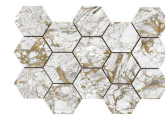

**GOLDEN BLUE PULIDO GRANILLA
60x120 RC**
G.155 | Premium polished | Neutral Body
Rectified.

**GOLDEN WHITE PULIDO GRANILLA
60x120 RC**
G.155 | Premium polished | Neutral Body
Rectified.

60x60 Rc / 24"x24"

**GOLDEN BLACK PULIDO GRANILLA
60X60 RC**
G.175 | Premium polished | Neutral Body
Rectified.

32,5x22,5 /

**GOLDEN HEXAGON AMPLE BLACK
PULIDO 32,5X22,5**
SP2046 | Polished |

**GOLDEN HEXAGON AMPLE BLUE
PULIDO 32,5X22,5**
SP2046 | Polished |

**GOLDEN HEXAGON AMPLE WHITE
PULIDO 32,5X22,5**
SP2046 | Polished |

30x30 / 12"x12"

**GOLDEN BLUE MOSAICO PULIDO
GRANILLA 30X30**
SP2037 | Premium polished |

**GOLDEN WHITE MOSAICO PULIDO
GRANILLA 30X30**
SP2037 | Premium polished |