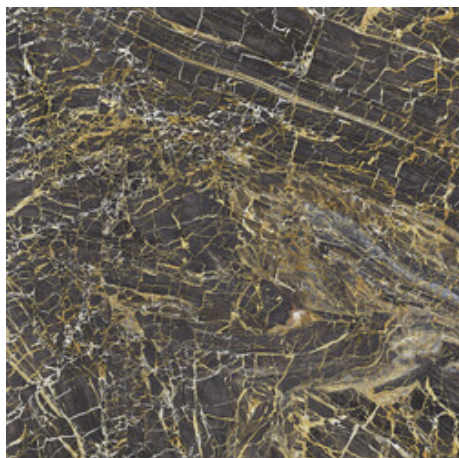

Series **Golden**

120x280 RC / 48"x111"

120x260 RC / 48"x103"

120x120 RC / 48"x48"

60x120 RC / 24"x48"

60x60 RC / 24"x24"

120x280 Rc / 48"x111"

GOLDEN BLACK PULIDO 120X280 RC
G.196 | Polished | Coloured body
Rectified.

120x260 Rc / 48"x103"

GOLDEN BLUE PULIDO 120X260 RC
G.199 | Polished | Coloured body
Rectified.

GOLDEN WHITE PULIDO 120X260 RC
G.199 | Polished | Coloured body
Rectified.

120x120 Rc / 48"x48"

GOLDEN BLACK PULIDO 120x120 RC
G.157 | Premium polished | Neutral Body
Rectified.

GOLDEN WHITE PULIDO 120x120 RC
G.157 | Premium polished | Neutral Body
Rectified.

**GOLDEN BLUE PULIDO GRANILLA
120x120 RC**
G.157 | Premium polished | Neutral Body
Rectified.

60x120 Rc / 24"x48"

**GOLDEN BLACK PULIDO GRANILLA
60x120 RC**
G.155 | Premium polished | Neutral Body
Rectified.

**GOLDEN BLUE PULIDO GRANILLA
60x120 RC**
G.155 | Premium polished | Neutral Body
Rectified.

**GOLDEN WHITE PULIDO GRANILLA
60x120 RC**
G.155 | Premium polished | Neutral Body
Rectified.

60x60 Rc / 24"x24"