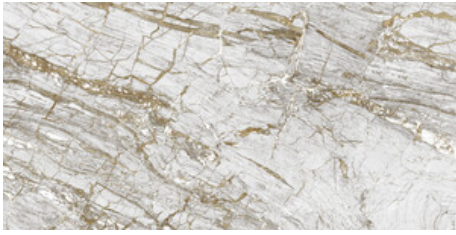

GOLDEN WHITE PULIDO 120x120 RC
G.157 | Premium polished | Neutral Body
Rectified.

**GOLDEN BLUE PULIDO GRANILLA
120x120 RC**
G.157 | Premium polished | Neutral Body
Rectified.

60x120 Rc / 24"x48"

**GOLDEN BLACK PULIDO GRANILLA
60x120 RC**
G.155 | Premium polished | Neutral Body
Rectified.

GOLDEN BLACK PULIDO 60x120 RC
G.155 | Premium polished | Neutral Body
Rectified.

**GOLDEN BLUE PULIDO GRANILLA
60x120 RC**
G.155 | Premium polished | Neutral Body
Rectified.

GOLDEN WHITE PULIDO GRANILLA
60X120 RC
G.155 | Premium polished | Neutral Body
Rectified.