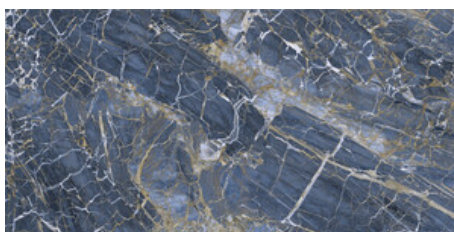

GOLDEN WHITE PULIDO 120x120 RC
G.157 | Premium polished | Neutral Body
Rectified.

**GOLDEN BLUE PULIDO GRANILLA
120x120 RC**
G.157 | Premium polished | Neutral Body
Rectified.

60x120 Rc / 24"x48"

**GOLDEN BLACK PULIDO GRANILLA
60x120 RC**
G.155 | Premium polished | Neutral Body
Rectified.

**GOLDEN BLUE PULIDO GRANILLA
60x120 RC**
G.155 | Premium polished | Neutral Body
Rectified.

**GOLDEN WHITE PULIDO GRANILLA
60x120 RC**
G.155 | Premium polished | Neutral Body
Rectified.

60x60 Rc / 24"x24"