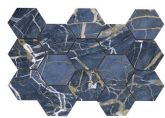

GOLDEN BLACK PULIDO 60x120 RC
G.155 | Premium polished | Neutral Body
Rectified.

**GOLDEN BLUE PULIDO GRANILLA
60x120 RC**
G.155 | Premium polished | Neutral Body
Rectified.

GOLDEN WHITE PULIDO GRANILLA
60X120 RC
G.155 | Premium polished | Neutral Body
Rectified.

60x60 Rc / 24"x24"

GOLDEN BLACK PULIDO GRANILLA
60X60 RC
G.175 | Premium polished | Neutral Body
Rectified.

32,5x22,5 /

GOLDEN HEXAGON AMPLE BLACK
PULIDO 32,5X22,5
SP2046 | Polished |

GOLDEN HEXAGON AMPLE BLUE
PULIDO 32,5X22,5
SP2046 | Polished |

GOLDEN HEXAGON AMPLE WHITE
PULIDO 32,5X22,5
SP2046 | Polished |

30x30 / 12"x12"

**GOLDEN BLUE MOSAICO PULIDO
GRANILLA 30X30**
SP2041 | Premium polished |

**GOLDEN WHITE MOSAICO PULIDO
GRANILLA 30X30**
SP2041 | Premium polished |