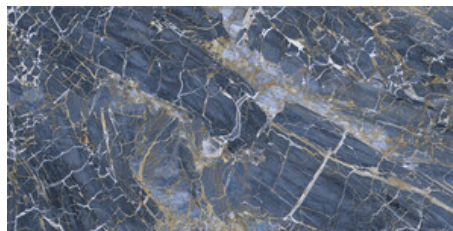

GOLDEN WHITE PULIDO 120X260 RC

G.199 | Polished | Coloured body
Rectified.

120x120 Rc / 48"x48"

GOLDEN BLACK PULIDO 120x120 RC
G.157 | Premium polished | Neutral Body
Rectified.

GOLDEN WHITE PULIDO 120x120 RC
G.157 | Premium polished | Neutral Body
Rectified.

**GOLDEN BLUE PULIDO GRANILLA
120x120 RC**
G.157 | Premium polished | Neutral Body
Rectified.

60x120 Rc / 24"x48"

**GOLDEN BLACK PULIDO GRANILLA
60x120 RC**
G.155 | Premium polished | Neutral Body
Rectified.

**GOLDEN BLUE PULIDO GRANILLA
60x120 RC**
G.155 | Premium polished | Neutral Body
Rectified.

**GOLDEN WHITE PULIDO GRANILLA
60x120 RC**
G.155 | Premium polished | Neutral Body
Rectified.

60x60 Rc / 24"x24"