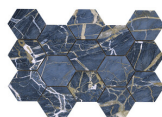

**GOLDEN HEXAGON AMPLE BLUE
PULIDO 32,5X22,5**
SP2046 | Polished |