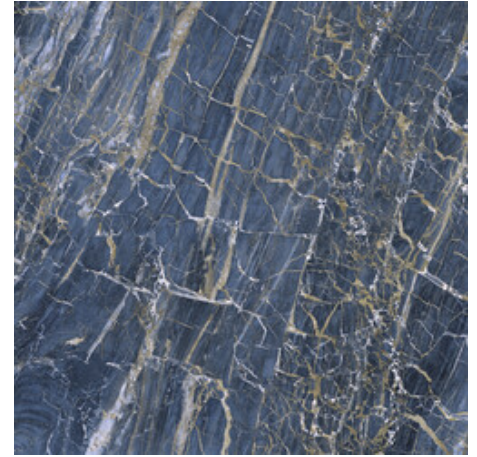

Series **Golden**

120x260 RC / 48"x103"

120x120 RC / 48"x48"

60x120 RC / 24"x48"

60x60 RC / 24"x24"

120x260 Rc / 48"x103"

GOLDEN BLUE PULIDO 120X260 RC

G.199 | Polished | Coloured body
Rectified.

GOLDEN WHITE PULIDO 120X260 RC

G.199 | Polished | Coloured body
Rectified.

120x120 Rc / 48"x48"

GOLDEN BLACK PULIDO 120x120 RC
G.157 | Premium polished | Neutral Body
Rectified.

GOLDEN WHITE PULIDO 120x120 RC
G.157 | Premium polished | Neutral Body
Rectified.

**GOLDEN BLUE PULIDO GRANILLA
120x120 RC**
G.157 | Premium polished | Neutral Body
Rectified.

60x120 Rc / 24"x48"

**GOLDEN BLACK PULIDO GRANILLA
60x120 RC**
G.155 | Premium polished | Neutral Body
Rectified.

**GOLDEN BLUE PULIDO GRANILLA
60x120 RC**
G.155 | Premium polished | Neutral Body
Rectified.

**GOLDEN WHITE PULIDO GRANILLA
60x120 RC**
G.155 | Premium polished | Neutral Body
Rectified.

60x60 Rc / 24"x24"