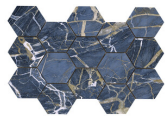

**GOLDEN HEXAGON AMPLE BLUE
PULIDO 32,5X22,5**
SP2046 | Polished |