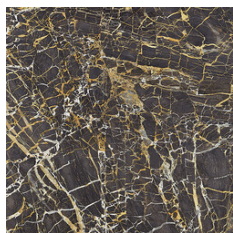

Series **Golden**

120x260 RC / 48"x103"

120x120 RC / 48"x48"

60x120 RC / 24"x48"

60x60 RC / 24"x24"

120x260 Rc / 48"x103"

GOLDEN BLUE PULIDO 120X260 RC

G.199 | Polished | Coloured body
Rectified.

GOLDEN WHITE PULIDO 120X260 RC

G.199 | Polished | Coloured body
Rectified.

120x120 Rc / 48"x48"

GOLDEN BLACK PULIDO 120x120 RC
G.157 | Premium polished | Neutral Body
Rectified.

GOLDEN WHITE PULIDO 120x120 RC
G.157 | Premium polished | Neutral Body
Rectified.

**GOLDEN BLUE PULIDO GRANILLA
120x120 RC**
G.157 | Premium polished | Neutral Body
Rectified.

60x120 Rc / 24"x48"

**GOLDEN BLACK PULIDO GRANILLA
60x120 RC**
G.155 | Premium polished | Neutral Body
Rectified.

**GOLDEN BLUE PULIDO GRANILLA
60x120 RC**
G.155 | Premium polished | Neutral Body
Rectified.

**GOLDEN WHITE PULIDO GRANILLA
60x120 RC**
G.155 | Premium polished | Neutral Body
Rectified.

60x60 Rc / 24"x24"