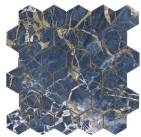

GOLDEN HEXAGON AMPLE WHITE
PULIDO 32,5X22,5
SP2046 | Polished |

30x30 / 12"x12"

**GOLDEN BLUE MOSAICO PULIDO
GRANILLA 30X30**
SP2041 | Premium polished |

**GOLDEN WHITE MOSAICO PULIDO
GRANILLA 30X30**
SP2041 | Premium polished |

**GOLDEN MOSAICO BLACK PULIDO
30X30**
SP2041 | Polished |

26x27 / 11"x11"

**GOLDEN HEXAGON BLUE PULIDO
26X27**
SP2051 | Polished |

**GOLDEN HEXAGON WHITE PULIDO
26X27**
SP2051 | Polished |

**GOLDEN BLACK HEXAGON PULIDO
26X27**
SP2051 | Polished |