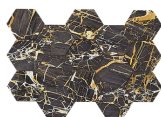

**GOLDEN BLUE PULIDO GRANILLA
120x120 RC**
G.157 | Premium polished | Neutral Body
Rectified.

60x120 Rc / 24"x48"

**GOLDEN BLACK PULIDO GRANILLA
60x120 RC**
G.155 | Premium polished | Neutral Body
Rectified.

**GOLDEN BLUE PULIDO GRANILLA
60x120 RC**
G.155 | Premium polished | Neutral Body
Rectified.

**GOLDEN WHITE PULIDO GRANILLA
60x120 RC**
G.155 | Premium polished | Neutral Body
Rectified.

60x60 Rc / 24"x24"

**GOLDEN BLACK PULIDO GRANILLA
60X60 RC**
G.175 | Premium polished | Neutral Body
Rectified.

32,5x22,5 /

**GOLDEN HEXAGON AMPLE BLACK
PULIDO 32,5X22,5**
SP2046 | Polished |

**GOLDEN HEXAGON AMPLE BLUE
PULIDO 32,5X22,5**
SP2046 | Polished |