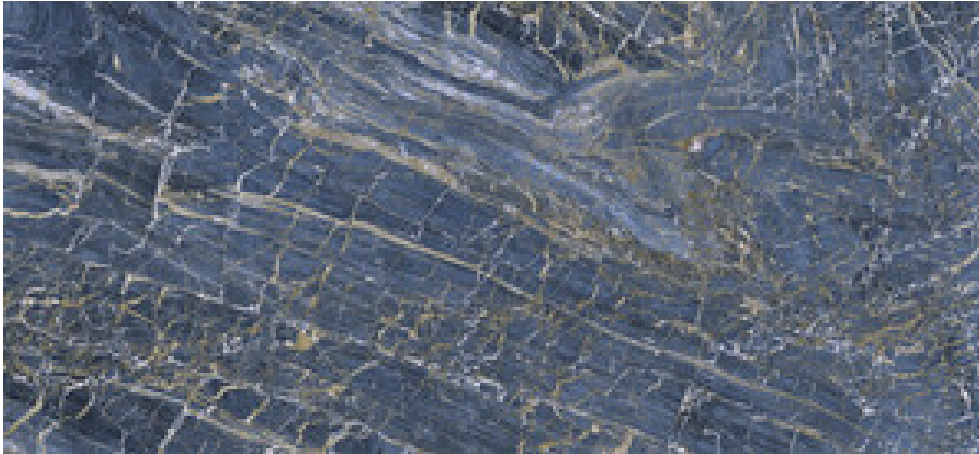

Series **Golden**

120x280 RC / 48"x111"

120x260 RC / 48"x103"

120x120 RC / 48"x48"

60x120 RC / 24"x48"

60x60 RC / 24"x24"

120x280 Rc / 48"x111"

GOLDEN BLACK PULIDO 120X280 RC
G.196 | Polished | Coloured body
Rectified.

120x260 Rc / 48"x103"

GOLDEN BLUE PULIDO 120X260 RC
G.199 | Polished | Coloured body
Rectified.

GOLDEN WHITE PULIDO 120X260 RC
G.199 | Polished | Coloured body
Rectified.

120x120 Rc / 48"x48"

GOLDEN BLACK PULIDO 120x120 RC
G.157 | Premium polished | Neutral Body
Rectified.