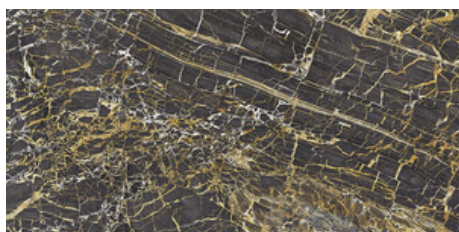

120x260 Rc / 48"x103"

GOLDEN BLUE PULIDO 120X260 RC

G.199 | Polished | Coloured body
Rectified.

GOLDEN WHITE PULIDO 120X260 RC

G.199 | Polished | Coloured body
Rectified.

120x120 Rc / 48"x48"

GOLDEN BLACK PULIDO 120x120 RC
G.157 | Premium polished | Neutral Body
Rectified.

GOLDEN WHITE PULIDO 120x120 RC
G.157 | Premium polished | Neutral Body
Rectified.

**GOLDEN BLUE PULIDO GRANILLA
120x120 RC**
G.157 | Premium polished | Neutral Body
Rectified.

60x120 Rc / 24"x48"

**GOLDEN BLACK PULIDO GRANILLA
60x120 RC**
G.155 | Premium polished | Neutral Body
Rectified.

GOLDEN BLACK PULIDO 60x120 RC
G.155 | Premium polished | Neutral Body
Rectified.

**GOLDEN BLUE PULIDO GRANILLA
60x120 RC**
G.155 | Premium polished | Neutral Body
Rectified.

GOLDEN WHITE PULIDO GRANILLA
60X120 RC
G.155 | Premium polished | Neutral Body
Rectified.