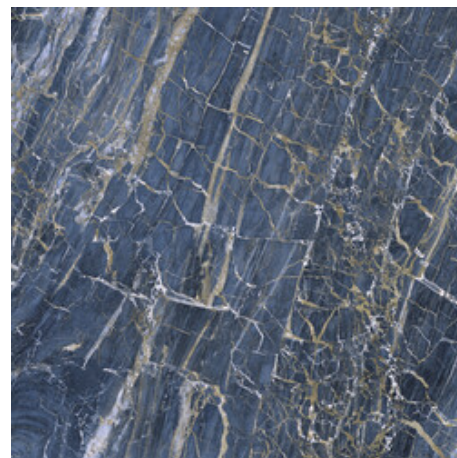

120x260 Rc / 48"x103"

GOLDEN BLUE PULIDO 120X260 RC

G.199 | Polished | Coloured body
Rectified.

GOLDEN WHITE PULIDO 120X260 RC

G.199 | Polished | Coloured body
Rectified.

120x120 Rc / 48"x48"

GOLDEN BLACK PULIDO 120x120 RC
G.157 | Premium polished | Neutral Body
Rectified.

GOLDEN WHITE PULIDO 120x120 RC
G.157 | Premium polished | Neutral Body
Rectified.

**GOLDEN BLUE PULIDO GRANILLA
120x120 RC**
G.157 | Premium polished | Neutral Body
Rectified.

60x120 Rc / 24"x48"

**GOLDEN BLACK PULIDO GRANILLA
60x120 RC**
G.155 | Premium polished | Neutral Body
Rectified.

GOLDEN BLACK PULIDO 60x120 RC
G.155 | Premium polished | Neutral Body
Rectified.

**GOLDEN BLUE PULIDO GRANILLA
60x120 RC**
G.155 | Premium polished | Neutral Body
Rectified.

GOLDEN WHITE PULIDO GRANILLA
60X120 RC
G.155 | Premium polished | Neutral Body
Rectified.