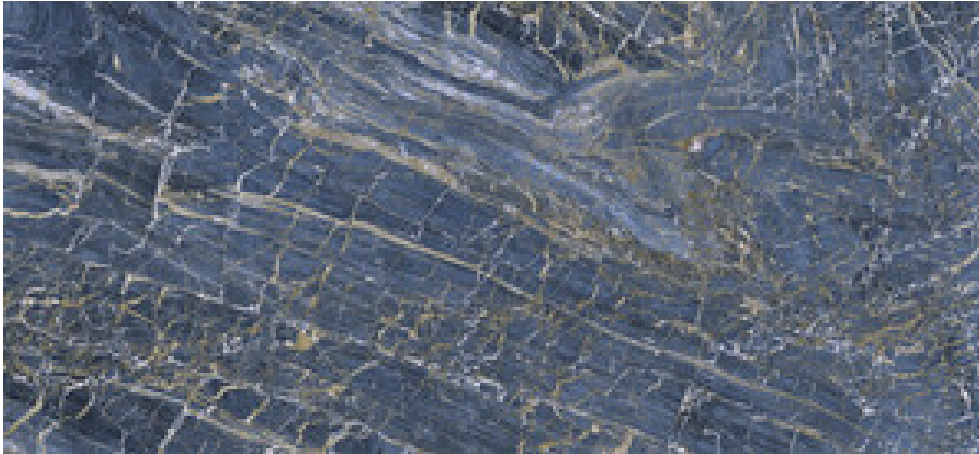

Series **Golden**

120x280 RC / 48"x111"

120x260 RC / 48"x103"

120x120 RC / 48"x48"

60x120 RC / 24"x48"

60x60 RC / 24"x24"

120x280 Rc / 48"x111"

GOLDEN BLACK PULIDO 120X280 RC
G.196 | Polished | Coloured body
Rectified.

120x260 Rc / 48"x103"

GOLDEN BLUE PULIDO 120X260 RC

G.199 | Polished | Coloured body
Rectified.

GOLDEN WHITE PULIDO 120X260 RC

G.199 | Polished | Coloured body
Rectified.

120x120 Rc / 48"x48"

GOLDEN BLACK PULIDO 120x120 RC
G.157 | Premium polished | Neutral Body
Rectified.