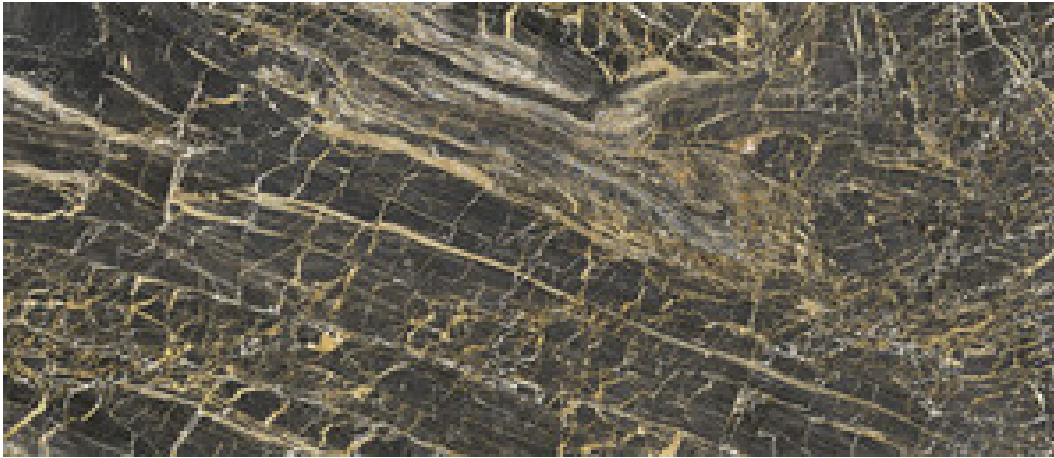

Series **Golden**

120x280 RC / 48"x111"

120x260 RC / 48"x103"

120x120 RC / 48"x48"

60x120 RC / 24"x48"

60x60 RC / 24"x24"

120x280 Rc / 48"x111"

GOLDEN BLACK PULIDO 120X280 RC
G.196 | Polished | Coloured body
Rectified.

120x260 Rc / 48"x103"

GOLDEN BLUE PULIDO 120X260 RC
G.199 | Polished | Coloured body
Rectified.

GOLDEN WHITE PULIDO 120X260 RC
G.199 | Polished | Coloured body
Rectified.

120x120 Rc / 48"x48"

GOLDEN BLACK PULIDO 120x120 RC
G.157 | Premium polished | Neutral Body
Rectified.