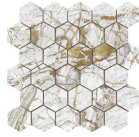

**GOLDEN BLUE PULIDO GRANILLA
60x120 RC**
G.155 | Premium polished | Neutral Body
Rectified.

**GOLDEN WHITE PULIDO GRANILLA
60x120 RC**
G.155 | Premium polished | Neutral Body
Rectified.

60x60 Rc / 24"x24"

**GOLDEN BLACK PULIDO GRANILLA
60X60 RC**
G.175 | Premium polished | Neutral Body
Rectified.

32,5x22,5 /

**GOLDEN HEXAGON AMPLE BLACK
PULIDO 32,5X22,5**
SP2046 | Polished |

**GOLDEN HEXAGON AMPLE BLUE
PULIDO 32,5X22,5**
SP2046 | Polished |

**GOLDEN HEXAGON AMPLE WHITE
PULIDO 32,5X22,5**
SP2046 | Polished |

30x30 / 12"x12"

**GOLDEN BLUE MOSAICO PULIDO
GRANILLA 30X30**
SP2037 | Premium polished |

**GOLDEN WHITE MOSAICO PULIDO
GRANILLA 30X30**
SP2037 | Premium polished |

**GOLDEN MOSAICO BLACK PULIDO
30X30**
SP2037 | Polished |

26x27 / 11"x11"

GOLDEN HEXAGON BLUE PULIDO
26X27
SP2051 | Polished |

GOLDEN HEXAGON WHITE PULIDO
26X27
SP2051 | Polished |

GOLDEN BLACK HEXAGON PULIDO
26X27
SP2051 | Polished |