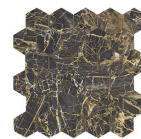

Series **Golden**

120x280 RC / 48"x111"

120x260 RC / 48"x103"

120x120 RC / 48"x48"

60x120 RC / 24"x48"

60x60 RC / 24"x24"

120x280 Rc / 48"x111"

GOLDEN BLACK PULIDO 120X280 RC
G.196 | Polished | Coloured body
Rectified.

**GOLDEN BLUE PULIDO GRANILLA
60x120 RC**
G.155 | Premium polished | Neutral Body
Rectified.

**GOLDEN WHITE PULIDO GRANILLA
60x120 RC**
G.155 | Premium polished | Neutral Body
Rectified.

60x60 Rc / 24"x24"

**GOLDEN HEXAGON AMPLE WHITE
PULIDO 32,5X22,5**
SP2046 | Polished |

30x30 / 12"x12"

**GOLDEN BLUE MOSAICO PULIDO
GRANILLA 30X30**
SP2037 | Premium polished |

**GOLDEN WHITE MOSAICO PULIDO
GRANILLA 30X30**
SP2037 | Premium polished |

**GOLDEN MOSAICO BLACK PULIDO
30X30**
SP2037 | Polished |

26x27 / 11"x11"

GOLDEN HEXAGON BLUE PULIDO
26X27
SP2051 | Polished |

GOLDEN HEXAGON WHITE PULIDO
26X27
SP2051 | Polished |

GOLDEN BLACK HEXAGON PULIDO
26X27
SP2051 | Polished |