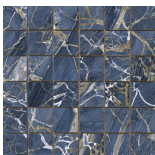

**GOLDEN BLUE PULIDO GRANILLA
60x120 RC**
G.155 | Premium polished | Neutral Body
Rectified.

**GOLDEN WHITE PULIDO GRANILLA
60x120 RC**
G.155 | Premium polished | Neutral Body
Rectified.

60x60 Rc / 24"x24"

**GOLDEN BLACK PULIDO GRANILLA
60X60 RC**
G.175 | Premium polished | Neutral Body
Rectified.

32,5x22,5 /

**GOLDEN HEXAGON AMPLE BLACK
PULIDO 32,5X22,5**
SP2046 | Polished |

**GOLDEN HEXAGON AMPLE BLUE
PULIDO 32,5X22,5**
SP2046 | Polished |

**GOLDEN HEXAGON AMPLE WHITE
PULIDO 32,5X22,5**
SP2046 | Polished |

30x30 / 12"x12"

**GOLDEN BLUE MOSAICO PULIDO
GRANILLA 30X30**
SP2037 | Premium polished |

**GOLDEN WHITE MOSAICO PULIDO
GRANILLA 30X30**
SP2037 | Premium polished |