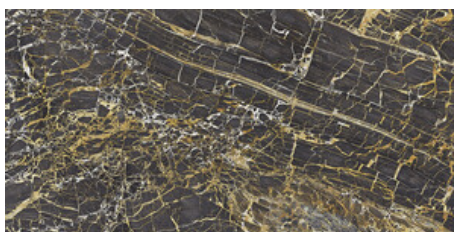

GOLDEN WHITE PULIDO 120x120 RC
G.157 | Premium polished | Neutral Body
Rectified.

**GOLDEN BLUE PULIDO GRANILLA
120x120 RC**
G.157 | Premium polished | Neutral Body
Rectified.

60x120 Rc / 24"x48"

**GOLDEN BLACK PULIDO GRANILLA
60x120 RC**
G.155 | Premium polished | Neutral Body
Rectified.

GOLDEN BLACK PULIDO 60x120 RC
G.155 | Premium polished | Neutral Body
Rectified.

**GOLDEN BLUE PULIDO GRANILLA
60x120 RC**
G.155 | Premium polished | Neutral Body
Rectified.

GOLDEN WHITE PULIDO GRANILLA
60X120 RC
G.155 | Premium polished | Neutral Body
Rectified.