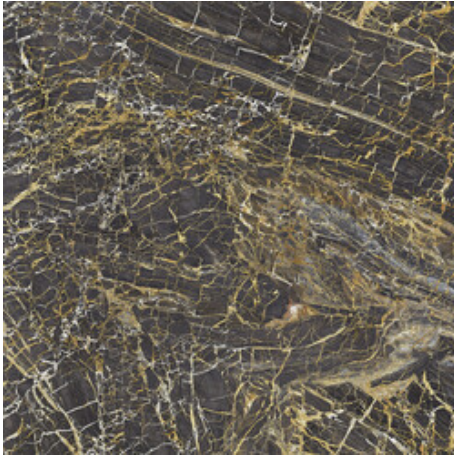

Series **Golden**

120x260 RC / 48"x103"

120x120 RC / 48"x48"

60x120 RC / 24"x48"

60x60 RC / 24"x24"

120x260 Rc / 48"x103"

GOLDEN BLUE PULIDO 120X260 RC

G.199 | Polished | Coloured body
Rectified.

GOLDEN WHITE PULIDO 120X260 RC

G.199 | Polished | Coloured body
Rectified.

120x120 Rc / 48"x48"

GOLDEN BLACK PULIDO 120x120 RC
G.157 | Premium polished | Neutral Body
Rectified.

GOLDEN WHITE PULIDO 120x120 RC
G.157 | Premium polished | Neutral Body
Rectified.

**GOLDEN BLUE PULIDO GRANILLA
120x120 RC**
G.157 | Premium polished | Neutral Body
Rectified.

60x120 Rc / 24"x48"

**GOLDEN BLACK PULIDO GRANILLA
60x120 RC**
G.155 | Premium polished | Neutral Body
Rectified.

**GOLDEN BLUE PULIDO GRANILLA
60x120 RC**
G.155 | Premium polished | Neutral Body
Rectified.

**GOLDEN WHITE PULIDO GRANILLA
60x120 RC**
G.155 | Premium polished | Neutral Body
Rectified.

60x60 Rc / 24"x24"