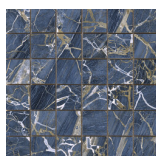

**GOLDEN BLUE PULIDO GRANILLA
60x120 RC**
G.155 | Premium polished | Neutral Body
Rectified.

**GOLDEN WHITE PULIDO GRANILLA
60x120 RC**
G.155 | Premium polished | Neutral Body
Rectified.

60x60 Rc / 24"x24"

**GOLDEN BLACK PULIDO GRANILLA
60X60 RC**
G.175 | Premium polished | Neutral Body
Rectified.

32,5x22,5 /

**GOLDEN HEXAGON AMPLE BLACK
PULIDO 32,5X22,5**
SP2046 | Polished |

**GOLDEN HEXAGON AMPLE BLUE
PULIDO 32,5X22,5**
SP2046 | Polished |

**GOLDEN HEXAGON AMPLE WHITE
PULIDO 32,5X22,5**
SP2046 | Polished |

30x30 / 12"x12"

**GOLDEN BLUE MOSAICO PULIDO
GRANILLA 30X30**
SP2037 | Premium polished |

**GOLDEN WHITE MOSAICO PULIDO
GRANILLA 30X30**
SP2037 | Premium polished |