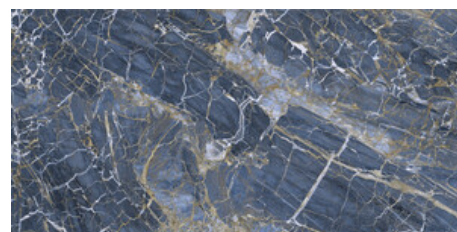

GOLDEN WHITE PULIDO 120x120 RC
G.157 | Premium polished | Neutral Body
Rectified.

**GOLDEN BLUE PULIDO GRANILLA
120x120 RC**
G.157 | Premium polished | Neutral Body
Rectified.

60x120 Rc / 24"x48"

**GOLDEN BLACK PULIDO GRANILLA
60x120 RC**
G.155 | Premium polished | Neutral Body
Rectified.

GOLDEN BLACK PULIDO 60x120 RC
G.155 | Premium polished | Neutral Body
Rectified.

**GOLDEN BLUE PULIDO GRANILLA
60x120 RC**
G.155 | Premium polished | Neutral Body
Rectified.

GOLDEN WHITE PULIDO GRANILLA
60X120 RC
G.155 | Premium polished | Neutral Body
Rectified.