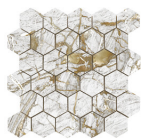

**GOLDEN BLUE PULIDO GRANILLA
60x120 RC**
G.155 | Premium polished | Neutral Body
Rectified.

**GOLDEN WHITE PULIDO GRANILLA
60x120 RC**
G.155 | Premium polished | Neutral Body
Rectified.

60x60 Rc / 24"x24"

**GOLDEN BLACK PULIDO GRANILLA
60X60 RC**
G.175 | Premium polished | Neutral Body
Rectified.

32,5x22,5 /

**GOLDEN HEXAGON AMPLE BLACK
PULIDO 32,5X22,5**
SP2046 | Polished |

**GOLDEN HEXAGON AMPLE BLUE
PULIDO 32,5X22,5**
SP2046 | Polished |

**GOLDEN HEXAGON AMPLE WHITE
PULIDO 32,5X22,5**
SP2046 | Polished |

30x30 / 12"x12"

**GOLDEN BLUE MOSAICO PULIDO
GRANILLA 30X30**
SP2037 | Premium polished |

**GOLDEN WHITE MOSAICO PULIDO
GRANILLA 30X30**
SP2037 | Premium polished |

**GOLDEN MOSAICO BLACK PULIDO
30X30**
SP2037 | Polished |

26x27 / 11"x11"

GOLDEN HEXAGON BLUE PULIDO
26X27
SP2051 | Polished |

GOLDEN HEXAGON WHITE PULIDO
26X27
SP2051 | Polished |

GOLDEN BLACK HEXAGON PULIDO
26X27
SP2051 | Polished |