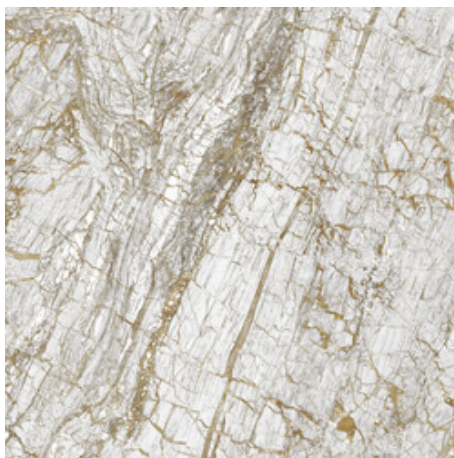

Series **Golden**

120x280 RC / 48"x111"

120x260 RC / 48"x103"

120x120 RC / 48"x48"

60x120 RC / 24"x48"

60x60 RC / 24"x24"

120x280 Rc / 48"x111"

GOLDEN BLACK PULIDO 120X280 RC
G.196 | Polished | Coloured body
Rectified.

120x260 Rc / 48"x103"

GOLDEN BLUE PULIDO 120X260 RC

G.199 | Polished | Coloured body
Rectified.

GOLDEN WHITE PULIDO 120X260 RC

G.199 | Polished | Coloured body
Rectified.

120x120 Rc / 48"x48"

GOLDEN BLACK PULIDO 120x120 RC
G.157 | Premium polished | Neutral Body
Rectified.

GOLDEN WHITE PULIDO 120x120 RC
G.157 | Premium polished | Neutral Body
Rectified.

**GOLDEN BLUE PULIDO GRANILLA
120x120 RC**
G.157 | Premium polished | Neutral Body
Rectified.

60x120 Rc / 24"x48"

**GOLDEN BLACK PULIDO GRANILLA
60x120 RC**
G.155 | Premium polished | Neutral Body
Rectified.

GOLDEN BLACK PULIDO 60x120 RC
G.155 | Premium polished | Neutral Body
Rectified.

**GOLDEN BLUE PULIDO GRANILLA
60x120 RC**
G.155 | Premium polished | Neutral Body
Rectified.

GOLDEN WHITE PULIDO GRANILLA
60X120 RC
G.155 | Premium polished | Neutral Body
Rectified.