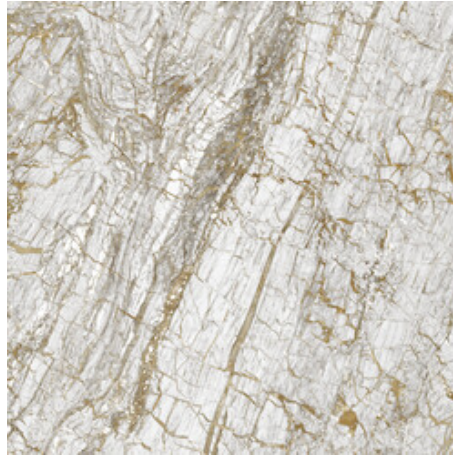

Series **Golden**

120x260 RC / 48"x103"

120x120 RC / 48"x48"

60x120 RC / 24"x48"

60x60 RC / 24"x24"

120x260 Rc / 48"x103"

GOLDEN BLUE PULIDO 120X260 RC

G.199 | Polished | Coloured body
Rectified.

GOLDEN WHITE PULIDO 120X260 RC

G.199 | Polished | Coloured body
Rectified.

120x120 Rc / 48"x48"

GOLDEN BLACK PULIDO 120x120 RC
G.157 | Premium polished | Neutral Body
Rectified.

GOLDEN WHITE PULIDO 120x120 RC
G.157 | Premium polished | Neutral Body
Rectified.

**GOLDEN BLUE PULIDO GRANILLA
120x120 RC**
G.157 | Premium polished | Neutral Body
Rectified.

60x120 Rc / 24"x48"

**GOLDEN BLACK PULIDO GRANILLA
60x120 RC**
G.155 | Premium polished | Neutral Body
Rectified.

**GOLDEN BLUE PULIDO GRANILLA
60x120 RC**
G.155 | Premium polished | Neutral Body
Rectified.

**GOLDEN WHITE PULIDO GRANILLA
60x120 RC**
G.155 | Premium polished | Neutral Body
Rectified.

60x60 Rc / 24"x24"