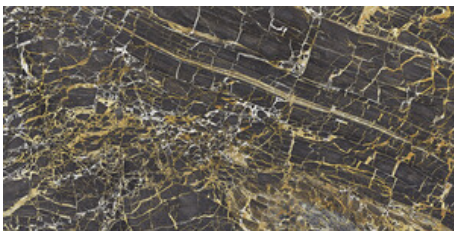

GOLDEN WHITE PULIDO 120X260 RC

G.199 | Polished | Coloured body
Rectified.

120x120 Rc / 48"x48"

GOLDEN BLACK PULIDO 120x120 RC
G.157 | Premium polished | Neutral Body
Rectified.

GOLDEN WHITE PULIDO 120x120 RC
G.157 | Premium polished | Neutral Body
Rectified.

**GOLDEN BLUE PULIDO GRANILLA
120x120 RC**
G.157 | Premium polished | Neutral Body
Rectified.

60x120 Rc / 24"x48"

**GOLDEN BLACK PULIDO GRANILLA
60x120 RC**
G.155 | Premium polished | Neutral Body
Rectified.

**GOLDEN BLUE PULIDO GRANILLA
60x120 RC**
G.155 | Premium polished | Neutral Body
Rectified.

**GOLDEN WHITE PULIDO GRANILLA
60x120 RC**
G.155 | Premium polished | Neutral Body
Rectified.

60x60 Rc / 24"x24"