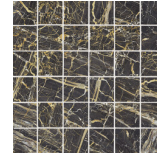

GOLDEN BLACK PULIDO 60x120 RC
G.155 | Premium polished | Neutral Body
Rectified.

**GOLDEN BLUE PULIDO GRANILLA
60x120 RC**
G.155 | Premium polished | Neutral Body
Rectified.

GOLDEN WHITE PULIDO GRANILLA
60X120 RC
G.155 | Premium polished | Neutral Body
Rectified.

GOLDEN HEXAGON AMPLE WHITE
PULIDO 32,5X22,5
SP2046 | Polished |

30x30 / 12"x12"

**GOLDEN BLUE MOSAICO PULIDO
GRANILLA 30X30**
SP2041 | Premium polished |

**GOLDEN WHITE MOSAICO PULIDO
GRANILLA 30X30**
SP2041 | Premium polished |

**GOLDEN MOSAICO BLACK PULIDO
30X30**
SP2041 | Polished |

26x27 / 11"x11"

**GOLDEN HEXAGON BLUE PULIDO
26X27**
SP2051 | Polished |

**GOLDEN HEXAGON WHITE PULIDO
26X27**
SP2051 | Polished |

**GOLDEN BLACK HEXAGON PULIDO
26X27**
SP2051 | Polished |