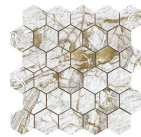

GOLDEN BLACK PULIDO 60x120 RC
G.155 | Premium polished | Neutral Body
Rectified.

**GOLDEN BLUE PULIDO GRANILLA
60x120 RC**
G.155 | Premium polished | Neutral Body
Rectified.

GOLDEN WHITE PULIDO GRANILLA
60X120 RC
G.155 | Premium polished | Neutral Body
Rectified.

60x60 Rc / 24"x24"

GOLDEN BLACK PULIDO GRANILLA
60X60 RC
G.175 | Premium polished | Neutral Body
Rectified.

32,5x22,5 /

GOLDEN HEXAGON AMPLE BLACK
PULIDO 32,5X22,5
SP2046 | Polished |

GOLDEN HEXAGON AMPLE BLUE
PULIDO 32,5X22,5
SP2046 | Polished |

GOLDEN HEXAGON AMPLE WHITE
PULIDO 32,5X22,5
SP2046 | Polished |

30x30 / 12"x12"

**GOLDEN BLUE MOSAICO PULIDO
GRANILLA 30X30**
SP2041 | Premium polished |

**GOLDEN WHITE MOSAICO PULIDO
GRANILLA 30X30**
SP2041 | Premium polished |

**GOLDEN MOSAICO BLACK PULIDO
30X30**
SP2041 | Polished |

26x27 / 11"x11"

**GOLDEN HEXAGON BLUE PULIDO
26X27**
SP2051 | Polished |

**GOLDEN HEXAGON WHITE PULIDO
26X27**
SP2051 | Polished |

**GOLDEN BLACK HEXAGON PULIDO
26X27**
SP2051 | Polished |