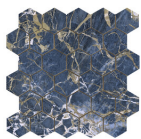

**GOLDEN BLUE PULIDO GRANILLA
60x120 RC**
G.155 | Premium polished | Neutral Body
Rectified.

**GOLDEN WHITE PULIDO GRANILLA
60x120 RC**
G.155 | Premium polished | Neutral Body
Rectified.

60x60 Rc / 24"x24"

**GOLDEN HEXAGON AMPLE WHITE
PULIDO 32,5X22,5**
SP2046 | Polished |

30x30 / 12"x12"

**GOLDEN BLUE MOSAICO PULIDO
GRANILLA 30X30**
SP2037 | Premium polished |

**GOLDEN WHITE MOSAICO PULIDO
GRANILLA 30X30**
SP2037 | Premium polished |

**GOLDEN MOSAICO BLACK PULIDO
30X30**
SP2037 | Polished |

26x27 / 11"x11"

GOLDEN HEXAGON BLUE PULIDO
26X27
SP2051 | Polished |

GOLDEN HEXAGON WHITE PULIDO
26X27
SP2051 | Polished |

GOLDEN BLACK HEXAGON PULIDO
26X27
SP2051 | Polished |