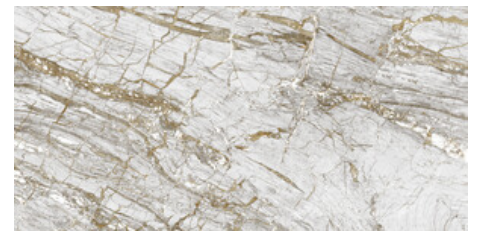

**GOLDEN BLUE PULIDO GRANILLA
120x120 RC**
G.157 | Premium polished | Neutral Body
Rectified.

60x120 Rc / 24"x48"

**GOLDEN BLACK PULIDO GRANILLA
60x120 RC**
G.155 | Premium polished | Neutral Body
Rectified.

**GOLDEN BLUE PULIDO GRANILLA
60x120 RC**
G.155 | Premium polished | Neutral Body
Rectified.

**GOLDEN WHITE PULIDO GRANILLA
60x120 RC**
G.155 | Premium polished | Neutral Body
Rectified.

60x60 Rc / 24"x24"