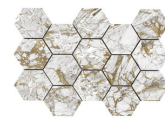

GOLDEN BLACK PULIDO 60x120 RC
G.155 | Premium polished | Neutral Body
Rectified.

**GOLDEN BLUE PULIDO GRANILLA
60x120 RC**
G.155 | Premium polished | Neutral Body
Rectified.

GOLDEN WHITE PULIDO GRANILLA
60X120 RC
G.155 | Premium polished | Neutral Body
Rectified.

60x60 Rc / 24"x24"

GOLDEN BLACK PULIDO GRANILLA
60X60 RC
G.175 | Premium polished | Neutral Body
Rectified.

32,5x22,5 /

GOLDEN HEXAGON AMPLE BLACK
PULIDO 32,5X22,5
SP2046 | Polished |

GOLDEN HEXAGON AMPLE BLUE
PULIDO 32,5X22,5
SP2046 | Polished |

GOLDEN HEXAGON AMPLE WHITE
PULIDO 32,5X22,5
SP2046 | Polished |

30x30 / 12"x12"

**GOLDEN BLUE MOSAICO PULIDO
GRANILLA 30X30**
SP2041 | Premium polished |

**GOLDEN WHITE MOSAICO PULIDO
GRANILLA 30X30**
SP2041 | Premium polished |