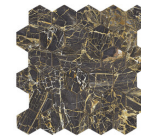

Series **Golden**

120x280 RC / 48"x111"

120x260 RC / 48"x103"

120x120 RC / 48"x48"

60x120 RC / 24"x48"

60x60 RC / 24"x24"

120x280 Rc / 48"x111"

GOLDEN BLACK PULIDO 120X280 RC
G.196 | Polished | Coloured body
Rectified.

GOLDEN BLACK PULIDO 60x120 RC
G.155 | Premium polished | Neutral Body
Rectified.

**GOLDEN BLUE PULIDO GRANILLA
60x120 RC**
G.155 | Premium polished | Neutral Body
Rectified.

GOLDEN WHITE PULIDO GRANILLA
60X120 RC
G.155 | Premium polished | Neutral Body
Rectified.

GOLDEN HEXAGON AMPLE WHITE
PULIDO 32,5X22,5
SP2046 | Polished |

30x30 / 12"x12"

**GOLDEN BLUE MOSAICO PULIDO
GRANILLA 30X30**
SP2041 | Premium polished |

**GOLDEN WHITE MOSAICO PULIDO
GRANILLA 30X30**
SP2041 | Premium polished |

**GOLDEN MOSAICO BLACK PULIDO
30X30**
SP2041 | Polished |

26x27 / 11"x11"

**GOLDEN HEXAGON BLUE PULIDO
26X27**
SP2051 | Polished |

**GOLDEN HEXAGON WHITE PULIDO
26X27**
SP2051 | Polished |

**GOLDEN BLACK HEXAGON PULIDO
26X27**
SP2051 | Polished |