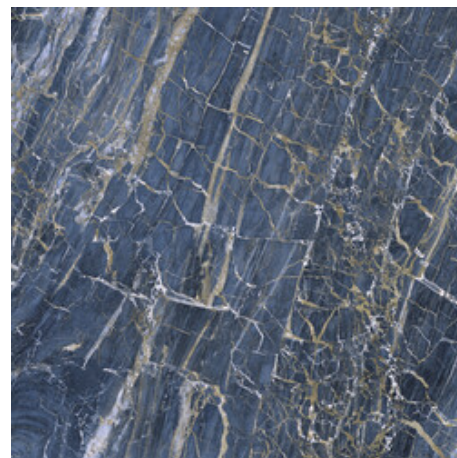

120x260 Rc / 48"x103"

GOLDEN BLUE PULIDO 120X260 RC
G.199 | Polished | Coloured body
Rectified.

GOLDEN WHITE PULIDO 120X260 RC
G.199 | Polished | Coloured body
Rectified.

120x120 Rc / 48"x48"

GOLDEN BLACK PULIDO 120x120 RC
G.157 | Premium polished | Neutral Body
Rectified.

GOLDEN WHITE PULIDO 120x120 RC
G.157 | Premium polished | Neutral Body
Rectified.

**GOLDEN BLUE PULIDO GRANILLA
120x120 RC**
G.157 | Premium polished | Neutral Body
Rectified.

60x120 Rc / 24"x48"

**GOLDEN BLACK PULIDO GRANILLA
60x120 RC**
G.155 | Premium polished | Neutral Body
Rectified.

**GOLDEN BLUE PULIDO GRANILLA
60x120 RC**
G.155 | Premium polished | Neutral Body
Rectified.

**GOLDEN WHITE PULIDO GRANILLA
60x120 RC**
G.155 | Premium polished | Neutral Body
Rectified.

60x60 Rc / 24"x24"