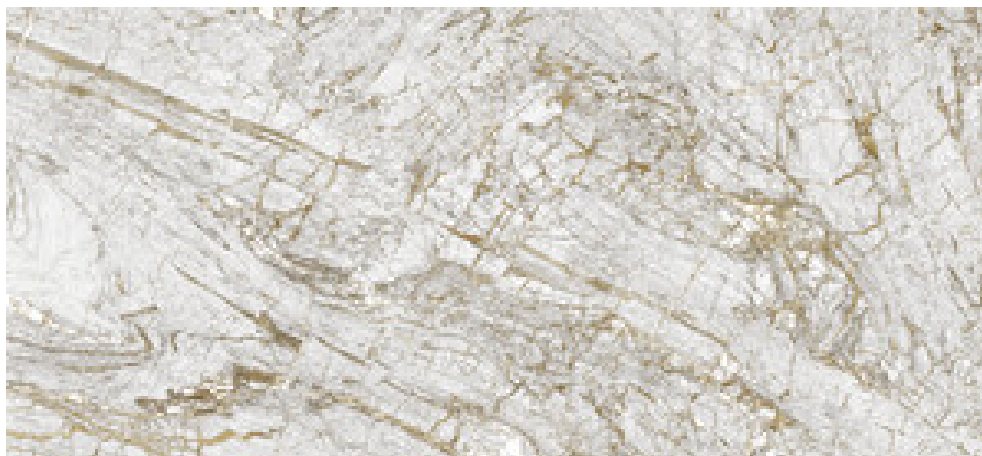

Series **Golden**

120x260 RC / 48"x103"

120x120 RC / 48"x48"

60x120 RC / 24"x48"

60x60 RC / 24"x24"

120x260 Rc / 48"x103"

GOLDEN BLUE PULIDO 120X260 RC

G.199 | Polished | Coloured body
Rectified.

GOLDEN WHITE PULIDO 120X260 RC

G.199 | Polished | Coloured body
Rectified.

120x120 Rc / 48"x48"

GOLDEN BLACK PULIDO 120x120 RC
G.157 | Premium polished | Neutral Body
Rectified.

GOLDEN WHITE PULIDO 120x120 RC
G.157 | Premium polished | Neutral Body
Rectified.

**GOLDEN BLUE PULIDO GRANILLA
120x120 RC**
G.157 | Premium polished | Neutral Body
Rectified.

60x120 Rc / 24"x48"

**GOLDEN BLACK PULIDO GRANILLA
60x120 RC**
G.155 | Premium polished | Neutral Body
Rectified.

**GOLDEN BLUE PULIDO GRANILLA
60x120 RC**
G.155 | Premium polished | Neutral Body
Rectified.

**GOLDEN WHITE PULIDO GRANILLA
60x120 RC**
G.155 | Premium polished | Neutral Body
Rectified.

60x60 Rc / 24"x24"