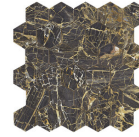

**GOLDEN BLUE PULIDO GRANILLA
120x120 RC**
G.157 | Premium polished | Neutral Body
Rectified.

60x120 Rc / 24"x48"

**GOLDEN BLACK PULIDO GRANILLA
60x120 RC**
G.155 | Premium polished | Neutral Body
Rectified.

**GOLDEN BLUE PULIDO GRANILLA
60x120 RC**
G.155 | Premium polished | Neutral Body
Rectified.

**GOLDEN WHITE PULIDO GRANILLA
60x120 RC**
G.155 | Premium polished | Neutral Body
Rectified.

60x60 Rc / 24"x24"

**GOLDEN HEXAGON AMPLE WHITE
PULIDO 32,5X22,5**
SP2046 | Polished |

30x30 / 12"x12"

**GOLDEN BLUE MOSAICO PULIDO
GRANILLA 30X30**
SP2037 | Premium polished |

**GOLDEN WHITE MOSAICO PULIDO
GRANILLA 30X30**
SP2037 | Premium polished |

**GOLDEN MOSAICO BLACK PULIDO
30X30**
SP2037 | Polished |

26x27 / 11"x11"

GOLDEN HEXAGON BLUE PULIDO
26X27
SP2051 | Polished |

GOLDEN HEXAGON WHITE PULIDO
26X27
SP2051 | Polished |

GOLDEN BLACK HEXAGON PULIDO
26X27
SP2051 | Polished |