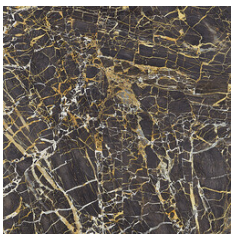

GOLDEN WHITE PULIDO 120x120 RC
G.157 | Premium polished | Neutral Body
Rectified.

**GOLDEN BLUE PULIDO GRANILLA
120x120 RC**
G.157 | Premium polished | Neutral Body
Rectified.

60x120 Rc / 24"x48"

**GOLDEN BLACK PULIDO GRANILLA
60x120 RC**
G.155 | Premium polished | Neutral Body
Rectified.

GOLDEN BLACK PULIDO 60x120 RC
G.155 | Premium polished | Neutral Body
Rectified.

**GOLDEN BLUE PULIDO GRANILLA
60x120 RC**
G.155 | Premium polished | Neutral Body
Rectified.

GOLDEN WHITE PULIDO GRANILLA
60X120 RC
G.155 | Premium polished | Neutral Body
Rectified.

60x60 Rc / 24"x24"

GOLDEN BLACK PULIDO GRANILLA
60X60 RC
G.175 | Premium polished | Neutral Body
Rectified.

32,5x22,5 /

GOLDEN HEXAGON AMPLE BLACK
PULIDO 32,5X22,5
SP2046 | Polished |

GOLDEN HEXAGON AMPLE BLUE
PULIDO 32,5X22,5
SP2046 | Polished |

GOLDEN HEXAGON AMPLE WHITE
PULIDO 32,5X22,5
SP2046 | Polished |

30x30 / 12"x12"

**GOLDEN BLUE MOSAICO PULIDO
GRANILLA 30X30**
SP2041 | Premium polished |

**GOLDEN WHITE MOSAICO PULIDO
GRANILLA 30X30**
SP2041 | Premium polished |