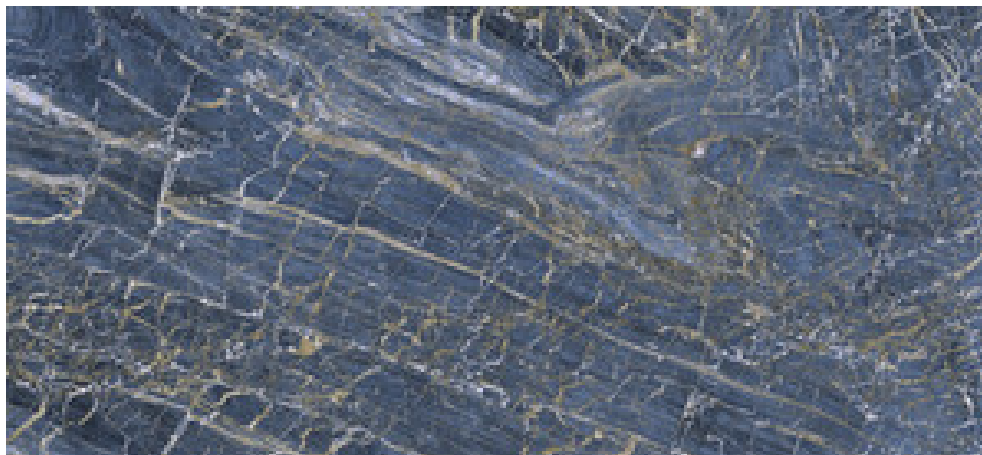

Series **Golden**

120x260 RC / 48"x103"

120x120 RC / 48"x48"

60x120 RC / 24"x48"

60x60 RC / 24"x24"

120x260 Rc / 48"x103"

GOLDEN BLUE PULIDO 120X260 RC

G.199 | Polished | Coloured body
Rectified.