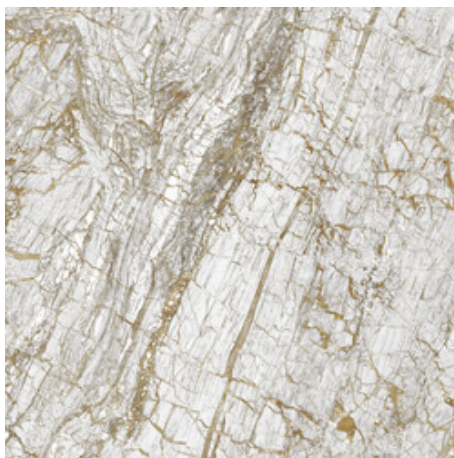

Series **Golden**

120x280 RC / 48"x111"

120x260 RC / 48"x103"

120x120 RC / 48"x48"

60x120 RC / 24"x48"

60x60 RC / 24"x24"

120x280 Rc / 48"x111"

GOLDEN BLACK PULIDO 120X280 RC
G.196 | Polished | Coloured body
Rectified.

120x260 Rc / 48"x103"

GOLDEN BLUE PULIDO 120X260 RC
G.199 | Polished | Coloured body
Rectified.

GOLDEN WHITE PULIDO 120X260 RC
G.199 | Polished | Coloured body
Rectified.

120x120 Rc / 48"x48"

GOLDEN BLACK PULIDO 120x120 RC
G.157 | Premium polished | Neutral Body
Rectified.

GOLDEN WHITE PULIDO 120x120 RC
G.157 | Premium polished | Neutral Body
Rectified.

**GOLDEN BLUE PULIDO GRANILLA
120x120 RC**
G.157 | Premium polished | Neutral Body
Rectified.

60x120 Rc / 24"x48"

**GOLDEN BLACK PULIDO GRANILLA
60x120 RC**
G.155 | Premium polished | Neutral Body
Rectified.

**GOLDEN BLUE PULIDO GRANILLA
60x120 RC**
G.155 | Premium polished | Neutral Body
Rectified.

**GOLDEN WHITE PULIDO GRANILLA
60x120 RC**
G.155 | Premium polished | Neutral Body
Rectified.

60x60 Rc / 24"x24"