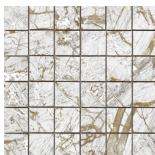

**GOLDEN BLUE PULIDO GRANILLA
60x120 RC**
G.155 | Premium polished | Neutral Body
Rectified.

**GOLDEN WHITE PULIDO GRANILLA
60x120 RC**
G.155 | Premium polished | Neutral Body
Rectified.

60x60 Rc / 24"x24"

**GOLDEN BLACK PULIDO GRANILLA
60X60 RC**
G.175 | Premium polished | Neutral Body
Rectified.

32,5x22,5 /

**GOLDEN HEXAGON AMPLE BLACK
PULIDO 32,5X22,5**
SP2046 | Polished |

**GOLDEN HEXAGON AMPLE BLUE
PULIDO 32,5X22,5**
SP2046 | Polished |

**GOLDEN HEXAGON AMPLE WHITE
PULIDO 32,5X22,5**
SP2046 | Polished |

30x30 / 12"x12"

**GOLDEN BLUE MOSAICO PULIDO
GRANILLA 30X30**
SP2037 | Premium polished |

**GOLDEN WHITE MOSAICO PULIDO
GRANILLA 30X30**
SP2037 | Premium polished |

**GOLDEN MOSAICO BLACK PULIDO
30X30**
SP2037 | Polished |

26x27 / 11"x11"

GOLDEN HEXAGON BLUE PULIDO
26X27
SP2051 | Polished |

GOLDEN HEXAGON WHITE PULIDO
26X27
SP2051 | Polished |

GOLDEN BLACK HEXAGON PULIDO
26X27
SP2051 | Polished |