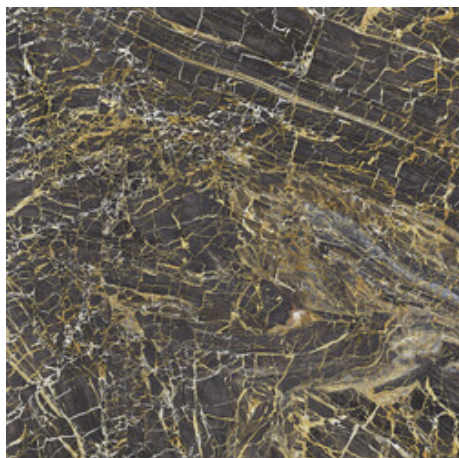

Series **Golden**

120x280 RC / 48"x111"

120x260 RC / 48"x103"

120x120 RC / 48"x48"

60x120 RC / 24"x48"

60x60 RC / 24"x24"

120x280 Rc / 48"x111"

GOLDEN BLACK PULIDO 120X280 RC
G.196 | Polished | Coloured body
Rectified.

120x260 Rc / 48"x103"

GOLDEN BLUE PULIDO 120X260 RC

G.199 | Polished | Coloured body
Rectified.

GOLDEN WHITE PULIDO 120X260 RC

G.199 | Polished | Coloured body
Rectified.

120x120 Rc / 48"x48"

GOLDEN BLACK PULIDO 120x120 RC
G.157 | Premium polished | Neutral Body
Rectified.

GOLDEN WHITE PULIDO 120x120 RC
G.157 | Premium polished | Neutral Body
Rectified.

**GOLDEN BLUE PULIDO GRANILLA
120x120 RC**
G.157 | Premium polished | Neutral Body
Rectified.

60x120 Rc / 24"x48"

**GOLDEN BLACK PULIDO GRANILLA
60x120 RC**
G.155 | Premium polished | Neutral Body
Rectified.

GOLDEN BLACK PULIDO 60x120 RC
G.155 | Premium polished | Neutral Body
Rectified.

**GOLDEN BLUE PULIDO GRANILLA
60x120 RC**
G.155 | Premium polished | Neutral Body
Rectified.

GOLDEN WHITE PULIDO GRANILLA
60X120 RC
G.155 | Premium polished | Neutral Body
Rectified.