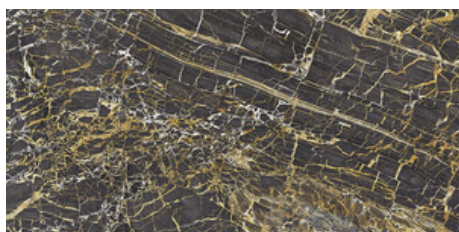

120x260 Rc / 48"x103"

GOLDEN BLUE PULIDO 120X260 RC
G.199 | Polished | Coloured body
Rectified.

GOLDEN WHITE PULIDO 120X260 RC
G.199 | Polished | Coloured body
Rectified.

120x120 Rc / 48"x48"

GOLDEN BLACK PULIDO 120x120 RC
G.157 | Premium polished | Neutral Body
Rectified.

GOLDEN WHITE PULIDO 120x120 RC
G.157 | Premium polished | Neutral Body
Rectified.

**GOLDEN BLUE PULIDO GRANILLA
120x120 RC**
G.157 | Premium polished | Neutral Body
Rectified.

60x120 Rc / 24"x48"

**GOLDEN BLACK PULIDO GRANILLA
60x120 RC**
G.155 | Premium polished | Neutral Body
Rectified.