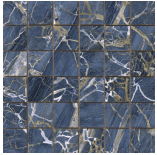

GOLDEN BLACK PULIDO 60x120 RC
G.155 | Premium polished | Neutral Body
Rectified.

**GOLDEN BLUE PULIDO GRANILLA
60x120 RC**
G.155 | Premium polished | Neutral Body
Rectified.

GOLDEN WHITE PULIDO GRANILLA
60X120 RC
G.155 | Premium polished | Neutral Body
Rectified.

60x60 Rc / 24"x24"

GOLDEN BLACK PULIDO GRANILLA
60X60 RC
G.175 | Premium polished | Neutral Body
Rectified.

32,5x22,5 /

GOLDEN HEXAGON AMPLE BLACK
PULIDO 32,5X22,5
SP2046 | Polished |

GOLDEN HEXAGON AMPLE BLUE
PULIDO 32,5X22,5
SP2046 | Polished |

GOLDEN HEXAGON AMPLE WHITE
PULIDO 32,5X22,5
SP2046 | Polished |

30x30 / 12"x12"

**GOLDEN BLUE MOSAICO PULIDO
GRANILLA 30X30**
SP2041 | Premium polished |

**GOLDEN WHITE MOSAICO PULIDO
GRANILLA 30X30**
SP2041 | Premium polished |

**GOLDEN MOSAICO BLACK PULIDO
30X30**
SP2041 | Polished |

26x27 / 11"x11"

**GOLDEN HEXAGON BLUE PULIDO
26X27**
SP2051 | Polished |

**GOLDEN HEXAGON WHITE PULIDO
26X27**
SP2051 | Polished |

**GOLDEN BLACK HEXAGON PULIDO
26X27**
SP2051 | Polished |