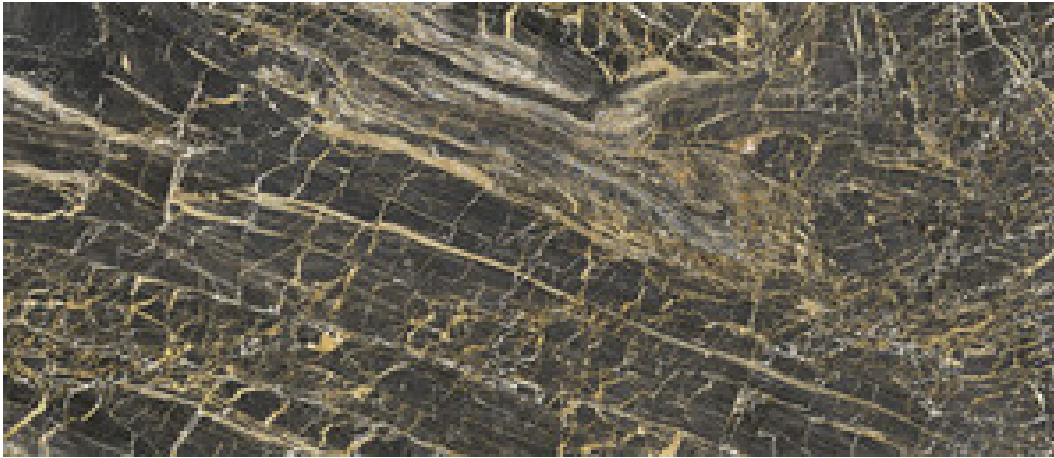

Series **Golden**

120x280 RC / 48"x111"

120x260 RC / 48"x103"

120x120 RC / 48"x48"

60x120 RC / 24"x48"

60x60 RC / 24"x24"

120x280 Rc / 48"x111"

GOLDEN BLACK PULIDO 120X280 RC
G.196 | Polished | Coloured body
Rectified.

120x260 Rc / 48"x103"

GOLDEN BLUE PULIDO 120X260 RC

G.199 | Polished | Coloured body
Rectified.

GOLDEN WHITE PULIDO 120X260 RC

G.199 | Polished | Coloured body
Rectified.

120x120 Rc / 48"x48"

GOLDEN BLACK PULIDO 120x120 RC
G.157 | Premium polished | Neutral Body
Rectified.