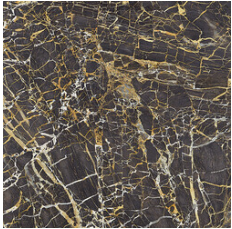

Series **Golden**

120x280 RC / 48"x111"

120x260 RC / 48"x103"

120x120 RC / 48"x48"

60x120 RC / 24"x48"

60x60 RC / 24"x24"

120x280 Rc / 48"x111"

GOLDEN BLACK PULIDO 120X280 RC
G.196 | Polished | Coloured body
Rectified.

120x260 Rc / 48"x103"

GOLDEN BLUE PULIDO 120X260 RC
G.199 | Polished | Coloured body
Rectified.

GOLDEN WHITE PULIDO 120X260 RC
G.199 | Polished | Coloured body
Rectified.

120x120 Rc / 48"x48"

GOLDEN BLACK PULIDO 120x120 RC
G.157 | Premium polished | Neutral Body
Rectified.

GOLDEN WHITE PULIDO 120x120 RC
G.157 | Premium polished | Neutral Body
Rectified.

**GOLDEN BLUE PULIDO GRANILLA
120x120 RC**
G.157 | Premium polished | Neutral Body
Rectified.

60x120 Rc / 24"x48"

**GOLDEN BLACK PULIDO GRANILLA
60x120 RC**
G.155 | Premium polished | Neutral Body
Rectified.

**GOLDEN BLUE PULIDO GRANILLA
60x120 RC**
G.155 | Premium polished | Neutral Body
Rectified.

**GOLDEN WHITE PULIDO GRANILLA
60x120 RC**
G.155 | Premium polished | Neutral Body
Rectified.

60x60 Rc / 24"x24"