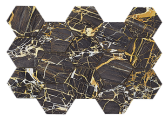

**GOLDEN BLUE PULIDO GRANILLA
60x120 RC**
G.155 | Premium polished | Neutral Body
Rectified.

**GOLDEN WHITE PULIDO GRANILLA
60x120 RC**
G.155 | Premium polished | Neutral Body
Rectified.

60x60 Rc / 24"x24"

**GOLDEN BLACK PULIDO GRANILLA
60X60 RC**
G.175 | Premium polished | Neutral Body
Rectified.

32,5x22,5 /

**GOLDEN HEXAGON AMPLE BLACK
PULIDO 32,5X22,5**
SP2046 | Polished |

**GOLDEN HEXAGON AMPLE BLUE
PULIDO 32,5X22,5**
SP2046 | Polished |