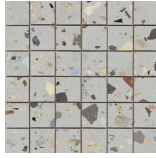

Series Gemstone

120x120 RC / 48"x48"

60x120 RC / 24"x48"

120x120 Rc / 48"x48"

**GEMSTONE WHITE PULIDO
GRANILLA 120x120 RC**
G.157 | Premium polished | Neutral Body
Rectified.

**GEMSTONE GREY PULIDO GRANILLA
120x120 RC**
G.157 | Premium polished | Neutral Body
Rectified.

**GEMSTONE BLACK PULIDO
GRANILLA 120x120 RC**
G.157 | Premium polished | Neutral Body
Rectified.

60x120 Rc / 24"x48"

**GEMSTONE WHITE PULIDO
GRANILLA 60x120 RC**
G.155 | Premium polished | Neutral Body
Rectified.

**GEMSTONE GREY PULIDO GRANILLA
60x120 RC**
G.155 | Premium polished | Neutral Body
Rectified.

**GEMSTONE BLACK PULIDO
GRANILLA 60x120 RC**
G.155 | Premium polished | Neutral Body
Rectified.

30x30 / 12"x12"

GEMSTONE MOSAICO WHITE PULIDO
30x30
SP2041 | Polished |

GEMSTONE MOSAICO GREY PULIDO
30x30
SP2041 | Polished |

GEMSTONE MOSAICO BLACK PULIDO
30x30
SP2041 | Polished |

Technical Step

Porcelain Tiles

RODAPIÉ 10X120 PULIDO
| 120X120 / 48"x48"