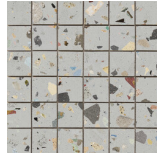

120x120 Rc / 48"x48"

**GEMSTONE WHITE PULIDO  
GRANILLA 120x120 RC**  
G.157 | Premium polished | Neutral Body  
Rectified.

**GEMSTONE GREY PULIDO GRANILLA  
120x120 RC**  
G.157 | Premium polished | Neutral Body  
Rectified.

**GEMSTONE BLACK PULIDO  
GRANILLA 120x120 RC**  
G.157 | Premium polished | Neutral Body  
Rectified.

60x120 Rc / 24"x48"

**GEMSTONE WHITE PULIDO  
GRANILLA 60x120 RC**  
G.155 | Premium polished | Neutral Body  
Rectified.

**GEMSTONE GREY PULIDO GRANILLA  
60x120 RC**  
G.155 | Premium polished | Neutral Body  
Rectified.

**GEMSTONE BLACK PULIDO  
GRANILLA 60x120 RC**  
G.155 | Premium polished | Neutral Body  
Rectified.

**30x30 / 12"x12"**

**GEMSTONE MOSAICO WHITE PULIDO**  
**30x30**  
SP2037 | Polished |

**GEMSTONE MOSAICO GREY PULIDO**  
**30x30**  
SP2037 | Polished |

**GEMSTONE MOSAICO BLACK PULIDO**  
**30x30**  
SP2037 | Polished |