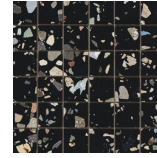

120x120 Rc / 48"x48"

**GEMSTONE WHITE PULIDO
GRANILLA 120x120 RC**
G.157 | Premium polished | Neutral Body
Rectified.

**GEMSTONE GREY PULIDO GRANILLA
120x120 RC**
G.157 | Premium polished | Neutral Body
Rectified.

**GEMSTONE BLACK PULIDO
GRANILLA 120x120 RC**
G.157 | Premium polished | Neutral Body
Rectified.

60x120 Rc / 24"x48"

**GEMSTONE WHITE PULIDO
GRANILLA 60x120 RC**
G.155 | Premium polished | Neutral Body
Rectified.

**GEMSTONE GREY PULIDO GRANILLA
60x120 RC**
G.155 | Premium polished | Neutral Body
Rectified.

**GEMSTONE BLACK PULIDO
GRANILLA 60x120 RC**
G.155 | Premium polished | Neutral Body
Rectified.

30x30 / 12"x12"

GEMSTONE MOSAICO WHITE PULIDO
30x30
SP2037 | Polished |

GEMSTONE MOSAICO GREY PULIDO
30x30
SP2037 | Polished |

GEMSTONE MOSAICO BLACK PULIDO
30x30
SP2037 | Polished |

Technical Step

Porcelain Tiles

RODAPIÉ 10X120 PULIDO
| 120X120 / 48"x48"