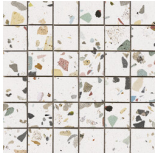

120x120 Rc / 48"x48"

**GEMSTONE WHITE PULIDO  
GRANILLA 120x120 RC**  
G.157 | Premium polished | Neutral Body  
Rectified.

**GEMSTONE GREY PULIDO GRANILLA  
120x120 RC**  
G.157 | Premium polished | Neutral Body  
Rectified.

**GEMSTONE BLACK PULIDO  
GRANILLA 120x120 RC**  
G.157 | Premium polished | Neutral Body  
Rectified.

60x120 Rc / 24"x48"

**GEMSTONE WHITE PULIDO  
GRANILLA 60x120 RC**  
G.155 | Premium polished | Neutral Body  
Rectified.

**GEMSTONE GREY PULIDO GRANILLA  
60x120 RC**  
G.155 | Premium polished | Neutral Body  
Rectified.

**GEMSTONE BLACK PULIDO  
GRANILLA 60x120 RC**  
G.155 | Premium polished | Neutral Body  
Rectified.

**30x30 / 12"x12"**

**GEMSTONE MOSAICO WHITE PULIDO**  
**30x30**  
SP2037 | Polished |

**GEMSTONE MOSAICO GREY PULIDO**  
**30x30**  
SP2037 | Polished |

**GEMSTONE MOSAICO BLACK PULIDO**  
**30x30**  
SP2037 | Polished |