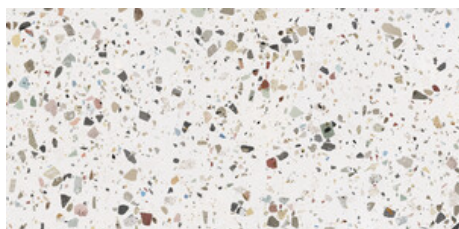

120x120 Rc / 48"x48"

**GEMSTONE WHITE PULIDO
GRANILLA 120x120 RC**
G.157 | Premium polished | Neutral Body
Rectified.

**GEMSTONE GREY PULIDO GRANILLA
120x120 RC**
G.157 | Premium polished | Neutral Body
Rectified.

**GEMSTONE BLACK PULIDO
GRANILLA 120x120 RC**
G.157 | Premium polished | Neutral Body
Rectified.

60x120 Rc / 24"x48"

**GEMSTONE WHITE PULIDO
GRANILLA 60x120 RC**
G.155 | Premium polished | Neutral Body
Rectified.

**GEMSTONE GREY PULIDO GRANILLA
60x120 RC**
G.155 | Premium polished | Neutral Body
Rectified.

**GEMSTONE BLACK PULIDO
GRANILLA 60x120 RC**
G.155 | Premium polished | Neutral Body
Rectified.

30x30 / 12"x12"