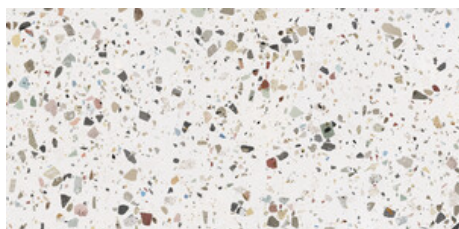

120x120 Rc / 48"x48"

**GEMSTONE WHITE PULIDO  
GRANILLA 120x120 RC**  
G.157 | Premium polished | Neutral Body  
Rectified.

**GEMSTONE GREY PULIDO GRANILLA  
120x120 RC**  
G.157 | Premium polished | Neutral Body  
Rectified.

**GEMSTONE BLACK PULIDO  
GRANILLA 120x120 RC**  
G.157 | Premium polished | Neutral Body  
Rectified.

60x120 Rc / 24"x48"

**GEMSTONE WHITE PULIDO  
GRANILLA 60x120 RC**  
G.155 | Premium polished | Neutral Body  
Rectified.

**GEMSTONE GREY PULIDO GRANILLA  
60x120 RC**  
G.155 | Premium polished | Neutral Body  
Rectified.

**GEMSTONE BLACK PULIDO  
GRANILLA 60x120 RC**  
G.155 | Premium polished | Neutral Body  
Rectified.