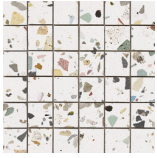

Series Gemstone

120x120 RC / 48"x48"

60x120 RC / 24"x48"

120x120 Rc / 48"x48"

**GEMSTONE WHITE PULIDO
GRANILLA 120x120 RC**
G.157 | Premium polished | Neutral Body
Rectified.

**GEMSTONE GREY PULIDO GRANILLA
120x120 RC**
G.157 | Premium polished | Neutral Body
Rectified.

**GEMSTONE BLACK PULIDO
GRANILLA 120x120 RC**
G.157 | Premium polished | Neutral Body
Rectified.

60x120 Rc / 24"x48"

**GEMSTONE WHITE PULIDO
GRANILLA 60x120 RC**
G.155 | Premium polished | Neutral Body
Rectified.

**GEMSTONE GREY PULIDO GRANILLA
60x120 RC**
G.155 | Premium polished | Neutral Body
Rectified.

**GEMSTONE BLACK PULIDO
GRANILLA 60x120 RC**
G.155 | Premium polished | Neutral Body
Rectified.

30x30 / 12"x12"

GEMSTONE MOSAICO WHITE PULIDO
30x30
SP2041 | Polished |

GEMSTONE MOSAICO GREY PULIDO
30x30
SP2041 | Polished |

GEMSTONE MOSAICO BLACK PULIDO
30x30
SP2041 | Polished |

Technical Step

Porcelain Tiles

RODAPIÉ 10X120 PULIDO
| 120X120 / 48"x48"