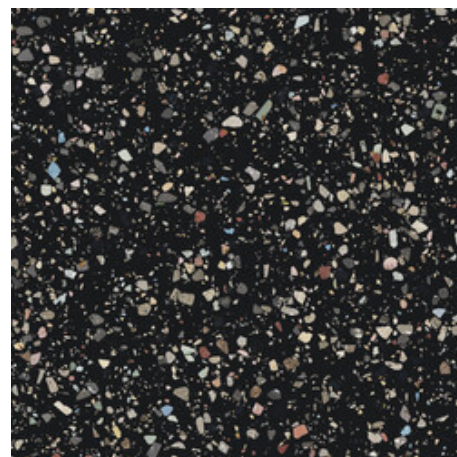

**GEMSTONE BLACK PULIDO
GRANILLA 120x120 RC**
G.157 | Premium polished | Neutral Body
Rectified.