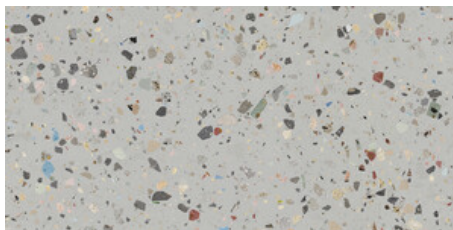

# Series **Gemstone**

120x120 RC / 48"x48"

60x120 RC / 24"x48"

120x120 Rc / 48"x48"

**GEMSTONE WHITE PULIDO  
GRANILLA 120x120 RC**  
G.157 | Premium polished | Neutral Body  
Rectified.

**GEMSTONE GREY PULIDO GRANILLA  
120x120 RC**  
G.157 | Premium polished | Neutral Body  
Rectified.

**GEMSTONE BLACK PULIDO  
GRANILLA 120x120 RC**  
G.157 | Premium polished | Neutral Body  
Rectified.

60x120 Rc / 24"x48"

**GEMSTONE WHITE PULIDO  
GRANILLA 60x120 RC**  
G.155 | Premium polished | Neutral Body  
Rectified.

**GEMSTONE GREY PULIDO GRANILLA  
60x120 RC**  
G.155 | Premium polished | Neutral Body  
Rectified.

**GEMSTONE BLACK PULIDO  
GRANILLA 60x120 RC**  
G.155 | Premium polished | Neutral Body  
Rectified.

30x30 / 12"x12"

**GEMSTONE MOSAICO WHITE PULIDO**  
**30x30**  
SP2037 | Polished |

**GEMSTONE MOSAICO GREY PULIDO**  
**30x30**  
SP2037 | Polished |

**GEMSTONE MOSAICO BLACK PULIDO**  
**30x30**  
SP2037 | Polished |