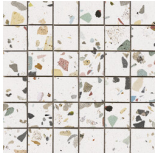

# Series **Gemstone**

120x120 RC / 48"x48"

60x120 RC / 24"x48"

120x120 Rc / 48"x48"

**GEMSTONE WHITE PULIDO  
GRANILLA 120x120 RC**  
G.157 | Premium polished | Neutral Body  
Rectified.

**GEMSTONE GREY PULIDO GRANILLA  
120x120 RC**  
G.157 | Premium polished | Neutral Body  
Rectified.

**GEMSTONE BLACK PULIDO  
GRANILLA 120x120 RC**  
G.157 | Premium polished | Neutral Body  
Rectified.

60x120 Rc / 24"x48"

**GEMSTONE WHITE PULIDO  
GRANILLA 60x120 RC**  
G.155 | Premium polished | Neutral Body  
Rectified.

**GEMSTONE GREY PULIDO GRANILLA  
60x120 RC**  
G.155 | Premium polished | Neutral Body  
Rectified.

**GEMSTONE BLACK PULIDO  
GRANILLA 60x120 RC**  
G.155 | Premium polished | Neutral Body  
Rectified.

30x30 / 12"x12"

**GEMSTONE MOSAICO WHITE PULIDO**  
**30x30**  
SP2037 | Polished |

**GEMSTONE MOSAICO GREY PULIDO**  
**30x30**  
SP2037 | Polished |

**GEMSTONE MOSAICO BLACK PULIDO**  
**30x30**  
SP2037 | Polished |