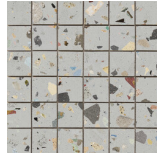

Series **Gemstone**

120x120 RC / 48"x48"

60x120 RC / 24"x48"

120x120 Rc / 48"x48"

**GEMSTONE WHITE PULIDO
GRANILLA 120x120 RC**
G.157 | Premium polished | Neutral Body
Rectified.

**GEMSTONE GREY PULIDO GRANILLA
120x120 RC**
G.157 | Premium polished | Neutral Body
Rectified.

**GEMSTONE BLACK PULIDO
GRANILLA 120x120 RC**
G.157 | Premium polished | Neutral Body
Rectified.

60x120 Rc / 24"x48"

**GEMSTONE WHITE PULIDO
GRANILLA 60x120 RC**
G.155 | Premium polished | Neutral Body
Rectified.

**GEMSTONE GREY PULIDO GRANILLA
60x120 RC**
G.155 | Premium polished | Neutral Body
Rectified.

**GEMSTONE BLACK PULIDO
GRANILLA 60x120 RC**
G.155 | Premium polished | Neutral Body
Rectified.

30x30 / 12"x12"

GEMSTONE MOSAICO WHITE PULIDO
30x30
SP2037 | Polished |

GEMSTONE MOSAICO GREY PULIDO
30x30
SP2037 | Polished |

GEMSTONE MOSAICO BLACK PULIDO
30x30
SP2037 | Polished |

Technical Step

Porcelain Tiles

RODAPIÉ 10X120 PULIDO
| 120X120 / 48"x48"