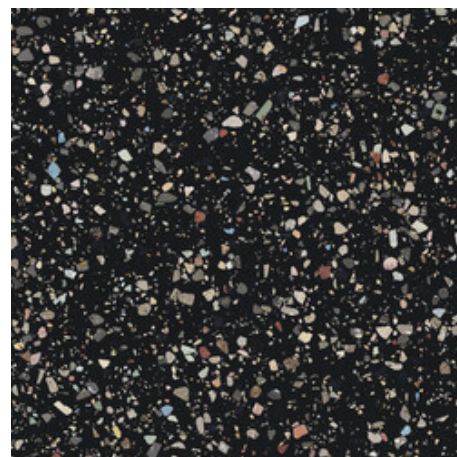

Series Gemstone

120x120 RC / 48"x48"

60x120 RC / 24"x48"

120x120 Rc / 48"x48"

**GEMSTONE WHITE PULIDO
GRANILLA 120x120 RC**
G.157 | Premium polished | Neutral Body
Rectified.

**GEMSTONE GREY PULIDO GRANILLA
120x120 RC**
G.157 | Premium polished | Neutral Body
Rectified.

**GEMSTONE BLACK PULIDO
GRANILLA 120x120 RC**
G.157 | Premium polished | Neutral Body
Rectified.

60x120 Rc / 24"x48"

**GEMSTONE WHITE PULIDO
GRANILLA 60x120 RC**
G.155 | Premium polished | Neutral Body
Rectified.

**GEMSTONE GREY PULIDO GRANILLA
60x120 RC**
G.155 | Premium polished | Neutral Body
Rectified.

**GEMSTONE BLACK PULIDO
GRANILLA 60x120 RC**
G.155 | Premium polished | Neutral Body
Rectified.

30x30 / 12"x12"

GEMSTONE MOSAICO WHITE PULIDO
30x30
SP2041 | Polished |

GEMSTONE MOSAICO GREY PULIDO
30x30
SP2041 | Polished |

GEMSTONE MOSAICO BLACK PULIDO
30x30
SP2041 | Polished |

Technical Step

Porcelain Tiles

RODAPIÉ 10X120 PULIDO
| 120X120 / 48"x48"