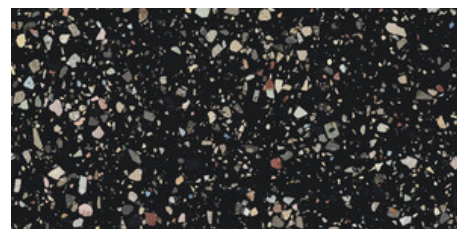

**GEMSTONE BLACK PULIDO  
GRANILLA 120x120 RC**  
G.157 | Premium polished | Neutral Body  
Rectified.

60x120 Rc / 24"x48"

**GEMSTONE WHITE PULIDO  
GRANILLA 60x120 RC**  
G.155 | Premium polished | Neutral Body  
Rectified.

**GEMSTONE GREY PULIDO GRANILLA  
60x120 RC**  
G.155 | Premium polished | Neutral Body  
Rectified.

**GEMSTONE BLACK PULIDO  
GRANILLA 60x120 RC**  
G.155 | Premium polished | Neutral Body  
Rectified.