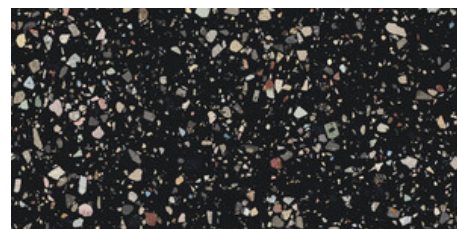

Series Gemstone

120x120 RC / 48"x48"

60x120 RC / 24"x48"

120x120 Rc / 48"x48"

**GEMSTONE WHITE PULIDO
GRANILLA 120x120 RC**
G.157 | Premium polished | Neutral Body
Rectified.

**GEMSTONE GREY PULIDO GRANILLA
120x120 RC**
G.157 | Premium polished | Neutral Body
Rectified.

**GEMSTONE BLACK PULIDO
GRANILLA 120x120 RC**
G.157 | Premium polished | Neutral Body
Rectified.

60x120 Rc / 24"x48"

**GEMSTONE WHITE PULIDO
GRANILLA 60x120 RC**
G.155 | Premium polished | Neutral Body
Rectified.

**GEMSTONE GREY PULIDO GRANILLA
60x120 RC**
G.155 | Premium polished | Neutral Body
Rectified.

**GEMSTONE BLACK PULIDO
GRANILLA 60x120 RC**
G.155 | Premium polished | Neutral Body
Rectified.

30x30 / 12"x12"