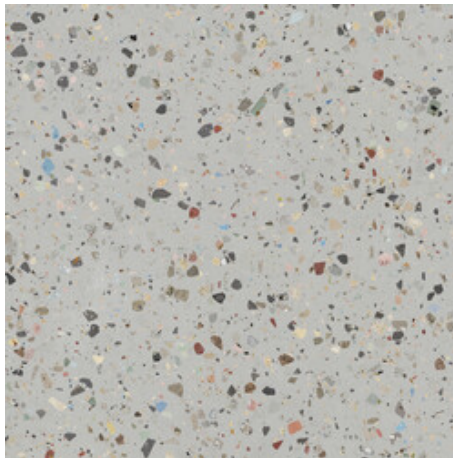

# Series **Gemstone**

120x120 RC / 48"x48"

60x120 RC / 24"x48"

120x120 Rc / 48"x48"

**GEMSTONE WHITE PULIDO  
GRANILLA 120x120 RC**  
G.157 | Premium polished | Neutral Body  
Rectified.

**GEMSTONE GREY PULIDO GRANILLA  
120x120 RC**  
G.157 | Premium polished | Neutral Body  
Rectified.

**GEMSTONE BLACK PULIDO  
GRANILLA 120x120 RC**  
G.157 | Premium polished | Neutral Body  
Rectified.

60x120 Rc / 24"x48"

**GEMSTONE WHITE PULIDO  
GRANILLA 60x120 RC**  
G.155 | Premium polished | Neutral Body  
Rectified.

**GEMSTONE GREY PULIDO GRANILLA  
60x120 RC**  
G.155 | Premium polished | Neutral Body  
Rectified.

**GEMSTONE BLACK PULIDO  
GRANILLA 60x120 RC**  
G.155 | Premium polished | Neutral Body  
Rectified.

30x30 / 12"x12"

**GEMSTONE MOSAICO WHITE PULIDO**  
**30x30**  
SP2037 | Polished |

**GEMSTONE MOSAICO GREY PULIDO**  
**30x30**  
SP2037 | Polished |

**GEMSTONE MOSAICO BLACK PULIDO**  
**30x30**  
SP2037 | Polished |