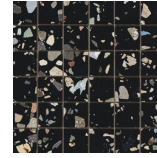

# Series **Gemstone**

120x120 RC / 48"x48"

60x120 RC / 24"x48"

120x120 Rc / 48"x48"

**GEMSTONE WHITE PULIDO  
GRANILLA 120x120 RC**  
G.157 | Premium polished | Neutral Body  
Rectified.

**GEMSTONE GREY PULIDO GRANILLA  
120x120 RC**  
G.157 | Premium polished | Neutral Body  
Rectified.

**GEMSTONE BLACK PULIDO  
GRANILLA 120x120 RC**  
G.157 | Premium polished | Neutral Body  
Rectified.

60x120 Rc / 24"x48"

**GEMSTONE WHITE PULIDO  
GRANILLA 60x120 RC**  
G.155 | Premium polished | Neutral Body  
Rectified.

**GEMSTONE GREY PULIDO GRANILLA  
60x120 RC**  
G.155 | Premium polished | Neutral Body  
Rectified.

**GEMSTONE BLACK PULIDO  
GRANILLA 60x120 RC**  
G.155 | Premium polished | Neutral Body  
Rectified.

30x30 / 12"x12"

**GEMSTONE MOSAICO WHITE PULIDO**  
**30x30**  
SP2037 | Polished |

**GEMSTONE MOSAICO GREY PULIDO**  
**30x30**  
SP2037 | Polished |

**GEMSTONE MOSAICO BLACK PULIDO**  
**30x30**  
SP2037 | Polished |