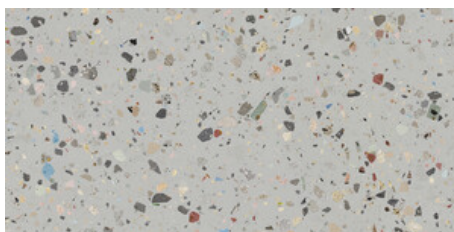

Series **Gemstone**

120x120 RC / 48"x48"

60x120 RC / 24"x48"

120x120 Rc / 48"x48"

**GEMSTONE WHITE PULIDO
GRANILLA 120x120 RC**
G.157 | Premium polished | Neutral Body
Rectified.

**GEMSTONE GREY PULIDO GRANILLA
120x120 RC**
G.157 | Premium polished | Neutral Body
Rectified.

**GEMSTONE BLACK PULIDO
GRANILLA 120x120 RC**
G.157 | Premium polished | Neutral Body
Rectified.

60x120 Rc / 24"x48"

**GEMSTONE WHITE PULIDO
GRANILLA 60x120 RC**
G.155 | Premium polished | Neutral Body
Rectified.

**GEMSTONE GREY PULIDO GRANILLA
60x120 RC**
G.155 | Premium polished | Neutral Body
Rectified.

**GEMSTONE BLACK PULIDO
GRANILLA 60x120 RC**
G.155 | Premium polished | Neutral Body
Rectified.

30x30 / 12"x12"