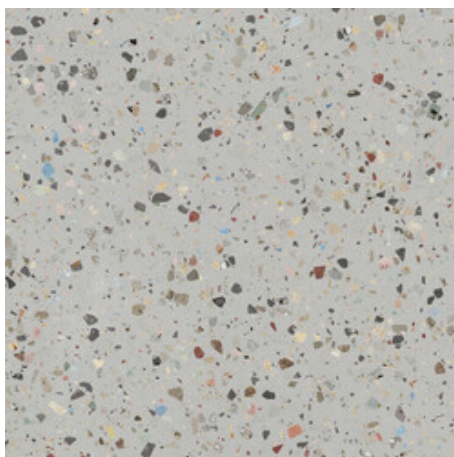

Series **Gemstone**

120x120 RC / 48"x48"

60x120 RC / 24"x48"

120x120 Rc / 48"x48"

**GEMSTONE WHITE PULIDO
GRANILLA 120x120 RC**
G.157 | Premium polished | Neutral Body
Rectified.

**GEMSTONE GREY PULIDO GRANILLA
120x120 RC**
G.157 | Premium polished | Neutral Body
Rectified.

**GEMSTONE BLACK PULIDO
GRANILLA 120x120 RC**
G.157 | Premium polished | Neutral Body
Rectified.

60x120 Rc / 24"x48"

**GEMSTONE WHITE PULIDO
GRANILLA 60x120 RC**
G.155 | Premium polished | Neutral Body
Rectified.

**GEMSTONE GREY PULIDO GRANILLA
60x120 RC**
G.155 | Premium polished | Neutral Body
Rectified.

**GEMSTONE BLACK PULIDO
GRANILLA 60x120 RC**
G.155 | Premium polished | Neutral Body
Rectified.

30x30 / 12"x12"

GEMSTONE MOSAICO WHITE PULIDO
30x30
SP2037 | Polished |

GEMSTONE MOSAICO GREY PULIDO
30x30
SP2037 | Polished |

GEMSTONE MOSAICO BLACK PULIDO
30x30
SP2037 | Polished |

Technical Step

Porcelain Tiles

RODAPIÉ 10X120 PULIDO
| 120X120 / 48"x48"