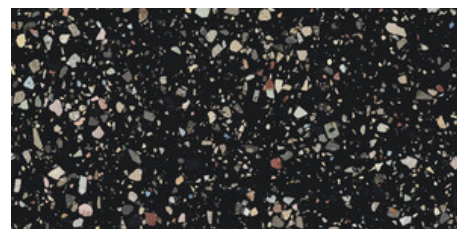

**GEMSTONE BLACK PULIDO
GRANILLA 60x120 RC**
G.155 | Premium polished | Neutral Body
Rectified.