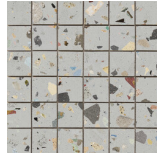

# Series **Gemstone**

120x120 RC / 48"x48"

60x120 RC / 24"x48"

120x120 Rc / 48"x48"

**GEMSTONE WHITE PULIDO  
GRANILLA 120x120 RC**  
G.157 | Premium polished | Neutral Body  
Rectified.

**GEMSTONE GREY PULIDO GRANILLA  
120x120 RC**  
G.157 | Premium polished | Neutral Body  
Rectified.

**GEMSTONE BLACK PULIDO  
GRANILLA 120x120 RC**  
G.157 | Premium polished | Neutral Body  
Rectified.

60x120 Rc / 24"x48"

**GEMSTONE WHITE PULIDO  
GRANILLA 60x120 RC**  
G.155 | Premium polished | Neutral Body  
Rectified.

**GEMSTONE GREY PULIDO GRANILLA  
60x120 RC**  
G.155 | Premium polished | Neutral Body  
Rectified.

**GEMSTONE BLACK PULIDO  
GRANILLA 60x120 RC**  
G.155 | Premium polished | Neutral Body  
Rectified.

30x30 / 12"x12"

**GEMSTONE MOSAICO WHITE PULIDO**  
**30x30**  
SP2037 | Polished |

**GEMSTONE MOSAICO GREY PULIDO**  
**30x30**  
SP2037 | Polished |

**GEMSTONE MOSAICO BLACK PULIDO**  
**30x30**  
SP2037 | Polished |