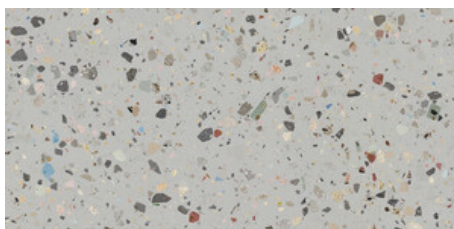

Series Gemstone

120x120 RC / 48"x48"

60x120 RC / 24"x48"

120x120 Rc / 48"x48"

**GEMSTONE WHITE PULIDO
GRANILLA 120x120 RC**
G.157 | Premium polished | Neutral Body
Rectified.

**GEMSTONE GREY PULIDO GRANILLA
120x120 RC**
G.157 | Premium polished | Neutral Body
Rectified.

**GEMSTONE BLACK PULIDO
GRANILLA 120x120 RC**
G.157 | Premium polished | Neutral Body
Rectified.

60x120 Rc / 24"x48"

**GEMSTONE WHITE PULIDO
GRANILLA 60x120 RC**
G.155 | Premium polished | Neutral Body
Rectified.

**GEMSTONE GREY PULIDO GRANILLA
60x120 RC**
G.155 | Premium polished | Neutral Body
Rectified.

**GEMSTONE BLACK PULIDO
GRANILLA 60x120 RC**
G.155 | Premium polished | Neutral Body
Rectified.

30x30 / 12"x12"