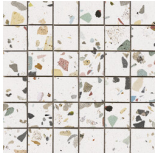

Series **Gemstone**

120x120 RC / 48"x48"

60x120 RC / 24"x48"

120x120 Rc / 48"x48"

**GEMSTONE WHITE PULIDO
GRANILLA 120x120 RC**
G.157 | Premium polished | Neutral Body
Rectified.

**GEMSTONE GREY PULIDO GRANILLA
120x120 RC**
G.157 | Premium polished | Neutral Body
Rectified.

**GEMSTONE BLACK PULIDO
GRANILLA 120x120 RC**
G.157 | Premium polished | Neutral Body
Rectified.

60x120 Rc / 24"x48"

**GEMSTONE WHITE PULIDO
GRANILLA 60x120 RC**
G.155 | Premium polished | Neutral Body
Rectified.

**GEMSTONE GREY PULIDO GRANILLA
60x120 RC**
G.155 | Premium polished | Neutral Body
Rectified.

**GEMSTONE BLACK PULIDO
GRANILLA 60x120 RC**
G.155 | Premium polished | Neutral Body
Rectified.

30x30 / 12"x12"

GEMSTONE MOSAICO WHITE PULIDO
30x30
SP2037 | Polished |

GEMSTONE MOSAICO GREY PULIDO
30x30
SP2037 | Polished |

GEMSTONE MOSAICO BLACK PULIDO
30x30
SP2037 | Polished |

Technical Step

Porcelain Tiles

RODAPIÉ 10X120 PULIDO
| 120X120 / 48"x48"