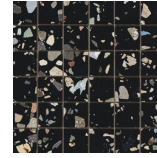

**GEMSTONE BLACK PULIDO  
GRANILLA 120x120 RC**  
G.157 | Premium polished | Neutral Body  
Rectified.

60x120 Rc / 24"x48"

**GEMSTONE WHITE PULIDO  
GRANILLA 60x120 RC**  
G.155 | Premium polished | Neutral Body  
Rectified.

**GEMSTONE GREY PULIDO GRANILLA  
60x120 RC**  
G.155 | Premium polished | Neutral Body  
Rectified.

**GEMSTONE BLACK PULIDO  
GRANILLA 60x120 RC**  
G.155 | Premium polished | Neutral Body  
Rectified.

**30x30 / 12"x12"**

**GEMSTONE MOSAICO WHITE PULIDO**  
**30x30**  
SP2037 | Polished |

**GEMSTONE MOSAICO GREY PULIDO**  
**30x30**  
SP2037 | Polished |

**GEMSTONE MOSAICO BLACK PULIDO**  
**30x30**  
SP2037 | Polished |