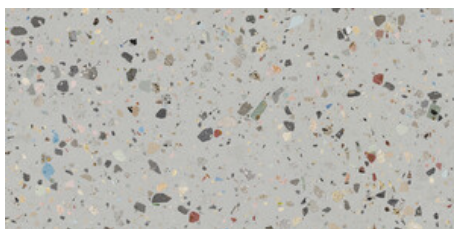

120x120 Rc / 48"x48"

**GEMSTONE WHITE PULIDO  
GRANILLA 120x120 RC**  
G.157 | Premium polished | Neutral Body  
Rectified.

**GEMSTONE GREY PULIDO GRANILLA  
120x120 RC**  
G.157 | Premium polished | Neutral Body  
Rectified.

**GEMSTONE BLACK PULIDO  
GRANILLA 120x120 RC**  
G.157 | Premium polished | Neutral Body  
Rectified.

60x120 Rc / 24"x48"

**GEMSTONE WHITE PULIDO  
GRANILLA 60x120 RC**  
G.155 | Premium polished | Neutral Body  
Rectified.

**GEMSTONE GREY PULIDO GRANILLA  
60x120 RC**  
G.155 | Premium polished | Neutral Body  
Rectified.

**GEMSTONE BLACK PULIDO  
GRANILLA 60x120 RC**  
G.155 | Premium polished | Neutral Body  
Rectified.