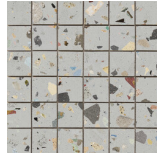

120x120 Rc / 48"x48"

**GEMSTONE WHITE PULIDO
GRANILLA 120x120 RC**
G.157 | Premium polished | Neutral Body
Rectified.

**GEMSTONE GREY PULIDO GRANILLA
120x120 RC**
G.157 | Premium polished | Neutral Body
Rectified.

**GEMSTONE BLACK PULIDO
GRANILLA 120x120 RC**
G.157 | Premium polished | Neutral Body
Rectified.

60x120 Rc / 24"x48"

**GEMSTONE WHITE PULIDO
GRANILLA 60x120 RC**
G.155 | Premium polished | Neutral Body
Rectified.

**GEMSTONE GREY PULIDO GRANILLA
60x120 RC**
G.155 | Premium polished | Neutral Body
Rectified.

**GEMSTONE BLACK PULIDO
GRANILLA 60x120 RC**
G.155 | Premium polished | Neutral Body
Rectified.

30x30 / 12"x12"

GEMSTONE MOSAICO WHITE PULIDO
30x30
SP2037 | Polished |

GEMSTONE MOSAICO GREY PULIDO
30x30
SP2037 | Polished |

GEMSTONE MOSAICO BLACK PULIDO
30x30
SP2037 | Polished |

Technical Step

Porcelain Tiles

RODAPIÉ 10X120 PULIDO
| 120X120 / 48"x48"