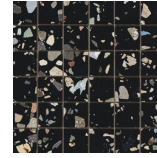

Series **Gemstone**

120x120 RC / 48"x48"

60x120 RC / 24"x48"

120x120 Rc / 48"x48"

**GEMSTONE WHITE PULIDO
GRANILLA 120x120 RC**
G.157 | Premium polished | Neutral Body
Rectified.

**GEMSTONE GREY PULIDO GRANILLA
120x120 RC**
G.157 | Premium polished | Neutral Body
Rectified.

**GEMSTONE BLACK PULIDO
GRANILLA 120x120 RC**
G.157 | Premium polished | Neutral Body
Rectified.

60x120 Rc / 24"x48"

**GEMSTONE WHITE PULIDO
GRANILLA 60x120 RC**
G.155 | Premium polished | Neutral Body
Rectified.

**GEMSTONE GREY PULIDO GRANILLA
60x120 RC**
G.155 | Premium polished | Neutral Body
Rectified.

**GEMSTONE BLACK PULIDO
GRANILLA 60x120 RC**
G.155 | Premium polished | Neutral Body
Rectified.

30x30 / 12"x12"

GEMSTONE MOSAICO WHITE PULIDO
30x30
SP2037 | Polished |

GEMSTONE MOSAICO GREY PULIDO
30x30
SP2037 | Polished |

GEMSTONE MOSAICO BLACK PULIDO
30x30
SP2037 | Polished |

Technical Step

Porcelain Tiles

RODAPIÉ 10X120 PULIDO
| 120X120 / 48"x48"