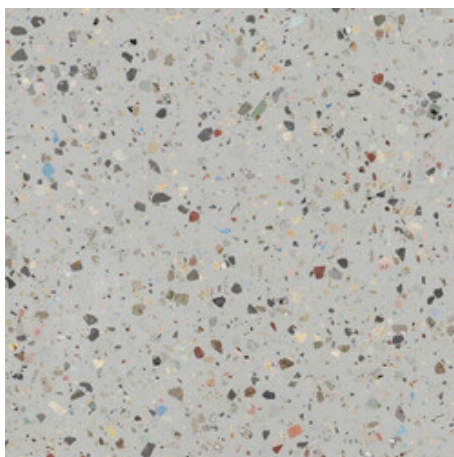

Series Gemstone

120x120 RC / 48"x48"

60x120 RC / 24"x48"

120x120 Rc / 48"x48"

**GEMSTONE WHITE PULIDO
GRANILLA 120x120 RC**
G.157 | Premium polished | Neutral Body
Rectified.

**GEMSTONE GREY PULIDO GRANILLA
120x120 RC**
G.157 | Premium polished | Neutral Body
Rectified.

**GEMSTONE BLACK PULIDO
GRANILLA 120x120 RC**
G.157 | Premium polished | Neutral Body
Rectified.

60x120 Rc / 24"x48"

**GEMSTONE WHITE PULIDO
GRANILLA 60x120 RC**
G.155 | Premium polished | Neutral Body
Rectified.

**GEMSTONE GREY PULIDO GRANILLA
60x120 RC**
G.155 | Premium polished | Neutral Body
Rectified.

**GEMSTONE BLACK PULIDO
GRANILLA 60x120 RC**
G.155 | Premium polished | Neutral Body
Rectified.

30x30 / 12"x12"

GEMSTONE MOSAICO WHITE PULIDO
30x30
SP2041 | Polished |

GEMSTONE MOSAICO GREY PULIDO
30x30
SP2041 | Polished |

GEMSTONE MOSAICO BLACK PULIDO
30x30
SP2041 | Polished |

Technical Step

Porcelain Tiles

RODAPIÉ 10X120 PULIDO
| 120X120 / 48"x48"