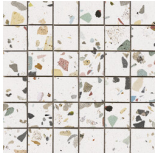

120x120 Rc / 48"x48"

**GEMSTONE WHITE PULIDO
GRANILLA 120x120 RC**
G.157 | Premium polished | Neutral Body
Rectified.

**GEMSTONE GREY PULIDO GRANILLA
120x120 RC**
G.157 | Premium polished | Neutral Body
Rectified.

**GEMSTONE BLACK PULIDO
GRANILLA 120x120 RC**
G.157 | Premium polished | Neutral Body
Rectified.

60x120 Rc / 24"x48"

**GEMSTONE WHITE PULIDO
GRANILLA 60x120 RC**
G.155 | Premium polished | Neutral Body
Rectified.

**GEMSTONE GREY PULIDO GRANILLA
60x120 RC**
G.155 | Premium polished | Neutral Body
Rectified.

**GEMSTONE BLACK PULIDO
GRANILLA 60x120 RC**
G.155 | Premium polished | Neutral Body
Rectified.

30x30 / 12"x12"

GEMSTONE MOSAICO WHITE PULIDO
30x30
SP2037 | Polished |

GEMSTONE MOSAICO GREY PULIDO
30x30
SP2037 | Polished |

GEMSTONE MOSAICO BLACK PULIDO
30x30
SP2037 | Polished |

Technical Step

Porcelain Tiles

RODAPIÉ 10X120 PULIDO
| 120X120 / 48"x48"