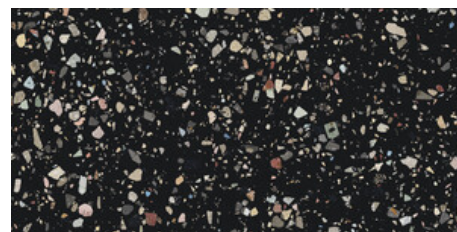

Series **Gemstone**

120x120 RC / 48"x48"

60x120 RC / 24"x48"

120x120 Rc / 48"x48"

**GEMSTONE WHITE PULIDO
GRANILLA 120x120 RC**
G.157 | Premium polished | Neutral Body
Rectified.

**GEMSTONE GREY PULIDO GRANILLA
120x120 RC**
G.157 | Premium polished | Neutral Body
Rectified.

**GEMSTONE BLACK PULIDO
GRANILLA 120x120 RC**
G.157 | Premium polished | Neutral Body
Rectified.

60x120 Rc / 24"x48"

**GEMSTONE WHITE PULIDO
GRANILLA 60x120 RC**
G.155 | Premium polished | Neutral Body
Rectified.

**GEMSTONE GREY PULIDO GRANILLA
60x120 RC**
G.155 | Premium polished | Neutral Body
Rectified.

**GEMSTONE BLACK PULIDO
GRANILLA 60x120 RC**
G.155 | Premium polished | Neutral Body
Rectified.

30x30 / 12"x12"