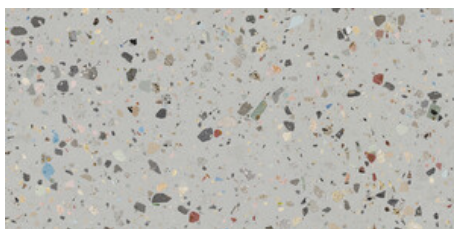

120x120 Rc / 48"x48"

**GEMSTONE WHITE PULIDO
GRANILLA 120x120 RC**
G.157 | Premium polished | Neutral Body
Rectified.

**GEMSTONE GREY PULIDO GRANILLA
120x120 RC**
G.157 | Premium polished | Neutral Body
Rectified.

**GEMSTONE BLACK PULIDO
GRANILLA 120x120 RC**
G.157 | Premium polished | Neutral Body
Rectified.

60x120 Rc / 24"x48"

**GEMSTONE WHITE PULIDO
GRANILLA 60x120 RC**
G.155 | Premium polished | Neutral Body
Rectified.

**GEMSTONE GREY PULIDO GRANILLA
60x120 RC**
G.155 | Premium polished | Neutral Body
Rectified.

**GEMSTONE BLACK PULIDO
GRANILLA 60x120 RC**
G.155 | Premium polished | Neutral Body
Rectified.

30x30 / 12"x12"