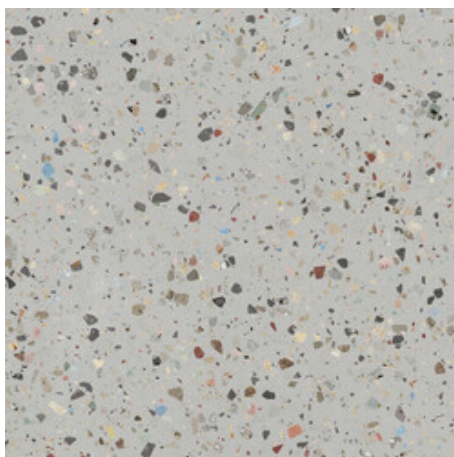

**GEMSTONE GREY PULIDO GRANILLA
120x120 RC**
G.157 | Premium polished | Neutral Body
Rectified.