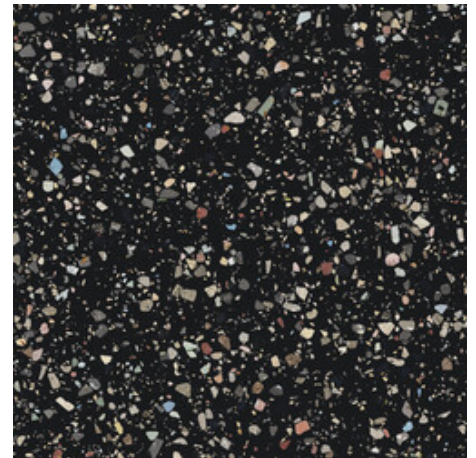

# Series **Gemstone**

120x120 RC / 48"x48"

60x120 RC / 24"x48"

120x120 Rc / 48"x48"

**GEMSTONE WHITE PULIDO  
GRANILLA 120x120 RC**  
G.157 | Premium polished | Neutral Body  
Rectified.

**GEMSTONE GREY PULIDO GRANILLA  
120x120 RC**  
G.157 | Premium polished | Neutral Body  
Rectified.

**GEMSTONE BLACK PULIDO  
GRANILLA 120x120 RC**  
G.157 | Premium polished | Neutral Body  
Rectified.

60x120 Rc / 24"x48"

**GEMSTONE WHITE PULIDO  
GRANILLA 60x120 RC**  
G.155 | Premium polished | Neutral Body  
Rectified.

**GEMSTONE GREY PULIDO GRANILLA  
60x120 RC**  
G.155 | Premium polished | Neutral Body  
Rectified.

**GEMSTONE BLACK PULIDO  
GRANILLA 60x120 RC**  
G.155 | Premium polished | Neutral Body  
Rectified.

30x30 / 12"x12"

**GEMSTONE MOSAICO WHITE PULIDO**  
**30x30**  
SP2037 | Polished |

**GEMSTONE MOSAICO GREY PULIDO**  
**30x30**  
SP2037 | Polished |

**GEMSTONE MOSAICO BLACK PULIDO**  
**30x30**  
SP2037 | Polished |