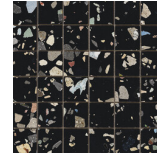

Series Gemstone

120x120 RC / 48"x48"

60x120 RC / 24"x48"

120x120 Rc / 48"x48"

**GEMSTONE WHITE PULIDO
GRANILLA 120x120 RC**
G.157 | Premium polished | Neutral Body
Rectified.

**GEMSTONE GREY PULIDO GRANILLA
120x120 RC**
G.157 | Premium polished | Neutral Body
Rectified.

**GEMSTONE BLACK PULIDO
GRANILLA 120x120 RC**
G.157 | Premium polished | Neutral Body
Rectified.

60x120 Rc / 24"x48"

**GEMSTONE WHITE PULIDO
GRANILLA 60x120 RC**
G.155 | Premium polished | Neutral Body
Rectified.

**GEMSTONE GREY PULIDO GRANILLA
60x120 RC**
G.155 | Premium polished | Neutral Body
Rectified.

**GEMSTONE BLACK PULIDO
GRANILLA 60x120 RC**
G.155 | Premium polished | Neutral Body
Rectified.

30x30 / 12"x12"

GEMSTONE MOSAICO WHITE PULIDO
30x30
SP2041 | Polished |

GEMSTONE MOSAICO GREY PULIDO
30x30
SP2041 | Polished |

GEMSTONE MOSAICO BLACK PULIDO
30x30
SP2041 | Polished |

Technical Step

Porcelain Tiles

RODAPIÉ 10X120 PULIDO
| 120X120 / 48"x48"