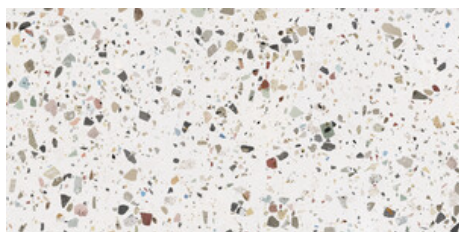

Series **Gemstone**

120x120 RC / 48"x48"

60x120 RC / 24"x48"

120x120 Rc / 48"x48"

**GEMSTONE WHITE PULIDO
GRANILLA 120x120 RC**
G.157 | Premium polished | Neutral Body
Rectified.

**GEMSTONE GREY PULIDO GRANILLA
120x120 RC**
G.157 | Premium polished | Neutral Body
Rectified.

**GEMSTONE BLACK PULIDO
GRANILLA 120x120 RC**
G.157 | Premium polished | Neutral Body
Rectified.

60x120 Rc / 24"x48"

**GEMSTONE WHITE PULIDO
GRANILLA 60x120 RC**
G.155 | Premium polished | Neutral Body
Rectified.

**GEMSTONE GREY PULIDO GRANILLA
60x120 RC**
G.155 | Premium polished | Neutral Body
Rectified.

**GEMSTONE BLACK PULIDO
GRANILLA 60x120 RC**
G.155 | Premium polished | Neutral Body
Rectified.

30x30 / 12"x12"