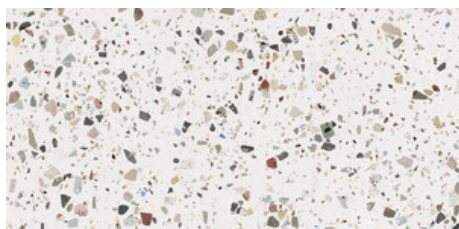

Series Gemstone

120x120 RC / 48"x48"

60x120 RC / 24"x48"

120x120 Rc / 48"x48"

**GEMSTONE WHITE PULIDO
GRANILLA 120x120 RC**
G.157 | Premium polished | Neutral Body
Rectified.

**GEMSTONE GREY PULIDO GRANILLA
120x120 RC**
G.157 | Premium polished | Neutral Body
Rectified.

**GEMSTONE BLACK PULIDO
GRANILLA 120x120 RC**
G.157 | Premium polished | Neutral Body
Rectified.

60x120 Rc / 24"x48"

**GEMSTONE WHITE PULIDO
GRANILLA 60x120 RC**
G.155 | Premium polished | Neutral Body
Rectified.

**GEMSTONE GREY PULIDO GRANILLA
60x120 RC**
G.155 | Premium polished | Neutral Body
Rectified.

**GEMSTONE BLACK PULIDO
GRANILLA 60x120 RC**
G.155 | Premium polished | Neutral Body
Rectified.

30x30 / 12"x12"