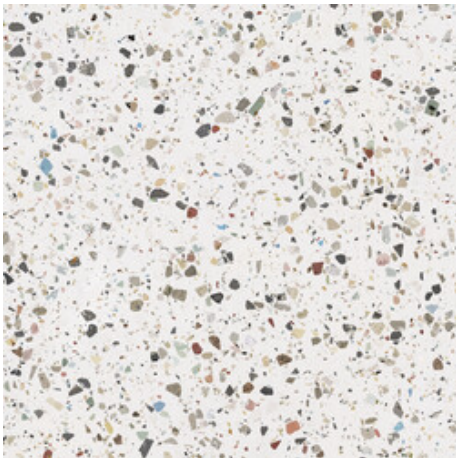

# Series **Gemstone**

120x120 RC / 48"x48"

60x120 RC / 24"x48"

120x120 Rc / 48"x48"

**GEMSTONE WHITE PULIDO  
GRANILLA 120x120 RC**  
G.157 | Premium polished | Neutral Body  
Rectified.

**GEMSTONE GREY PULIDO GRANILLA  
120x120 RC**  
G.157 | Premium polished | Neutral Body  
Rectified.

**GEMSTONE BLACK PULIDO  
GRANILLA 120x120 RC**  
G.157 | Premium polished | Neutral Body  
Rectified.

60x120 Rc / 24"x48"

**GEMSTONE WHITE PULIDO  
GRANILLA 60x120 RC**  
G.155 | Premium polished | Neutral Body  
Rectified.

**GEMSTONE GREY PULIDO GRANILLA  
60x120 RC**  
G.155 | Premium polished | Neutral Body  
Rectified.

**GEMSTONE BLACK PULIDO  
GRANILLA 60x120 RC**  
G.155 | Premium polished | Neutral Body  
Rectified.

30x30 / 12"x12"

**GEMSTONE MOSAICO WHITE PULIDO**  
**30x30**  
SP2037 | Polished |

**GEMSTONE MOSAICO GREY PULIDO**  
**30x30**  
SP2037 | Polished |

**GEMSTONE MOSAICO BLACK PULIDO**  
**30x30**  
SP2037 | Polished |