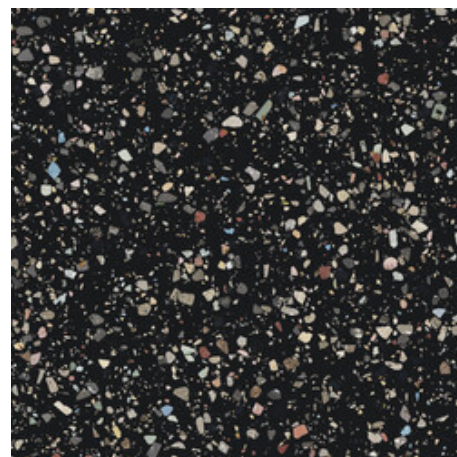

Series **Gemstone**

120x120 RC / 48"x48"

60x120 RC / 24"x48"

120x120 Rc / 48"x48"

**GEMSTONE WHITE PULIDO
GRANILLA 120x120 RC**
G.157 | Premium polished | Neutral Body
Rectified.

**GEMSTONE GREY PULIDO GRANILLA
120x120 RC**
G.157 | Premium polished | Neutral Body
Rectified.

**GEMSTONE BLACK PULIDO
GRANILLA 120x120 RC**
G.157 | Premium polished | Neutral Body
Rectified.

60x120 Rc / 24"x48"

**GEMSTONE WHITE PULIDO
GRANILLA 60x120 RC**
G.155 | Premium polished | Neutral Body
Rectified.

**GEMSTONE GREY PULIDO GRANILLA
60x120 RC**
G.155 | Premium polished | Neutral Body
Rectified.

**GEMSTONE BLACK PULIDO
GRANILLA 60x120 RC**
G.155 | Premium polished | Neutral Body
Rectified.

30x30 / 12"x12"

GEMSTONE MOSAICO WHITE PULIDO
30x30
SP2037 | Polished |

GEMSTONE MOSAICO GREY PULIDO
30x30
SP2037 | Polished |

GEMSTONE MOSAICO BLACK PULIDO
30x30
SP2037 | Polished |

Technical Step

Porcelain Tiles

RODAPIÉ 10X120 PULIDO
| 120X120 / 48"x48"