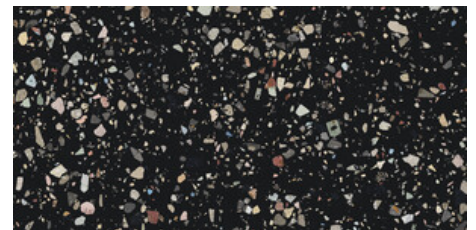

# Series **Gemstone**

120x120 RC / 48"x48"

60x120 RC / 24"x48"

120x120 Rc / 48"x48"

**GEMSTONE WHITE PULIDO  
GRANILLA 120x120 RC**  
G.157 | Premium polished | Neutral Body  
Rectified.

**GEMSTONE GREY PULIDO GRANILLA  
120x120 RC**  
G.157 | Premium polished | Neutral Body  
Rectified.

**GEMSTONE BLACK PULIDO  
GRANILLA 120x120 RC**  
G.157 | Premium polished | Neutral Body  
Rectified.

60x120 Rc / 24"x48"

**GEMSTONE WHITE PULIDO  
GRANILLA 60x120 RC**  
G.155 | Premium polished | Neutral Body  
Rectified.

**GEMSTONE GREY PULIDO GRANILLA  
60x120 RC**  
G.155 | Premium polished | Neutral Body  
Rectified.

**GEMSTONE BLACK PULIDO  
GRANILLA 60x120 RC**  
G.155 | Premium polished | Neutral Body  
Rectified.

30x30 / 12"x12"

**GEMSTONE MOSAICO WHITE PULIDO**  
**30x30**  
SP2037 | Polished |

**GEMSTONE MOSAICO GREY PULIDO**  
**30x30**  
SP2037 | Polished |

**GEMSTONE MOSAICO BLACK PULIDO**  
**30x30**  
SP2037 | Polished |