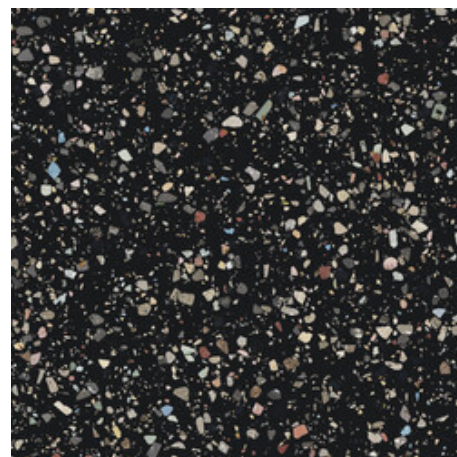

120x120 Rc / 48"x48"

**GEMSTONE WHITE PULIDO
GRANILLA 120x120 RC**
G.157 | Premium polished | Neutral Body
Rectified.

**GEMSTONE GREY PULIDO GRANILLA
120x120 RC**
G.157 | Premium polished | Neutral Body
Rectified.

**GEMSTONE BLACK PULIDO
GRANILLA 120x120 RC**
G.157 | Premium polished | Neutral Body
Rectified.

60x120 Rc / 24"x48"

**GEMSTONE WHITE PULIDO
GRANILLA 60x120 RC**
G.155 | Premium polished | Neutral Body
Rectified.

**GEMSTONE GREY PULIDO GRANILLA
60x120 RC**
G.155 | Premium polished | Neutral Body
Rectified.

**GEMSTONE BLACK PULIDO
GRANILLA 60x120 RC**
G.155 | Premium polished | Neutral Body
Rectified.

30x30 / 12"x12"