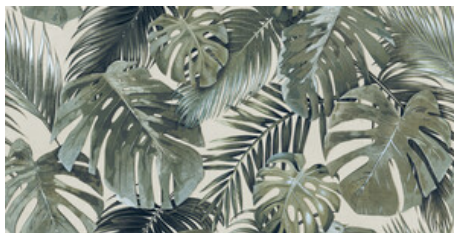

cifre
cerámica

Series Garden

60x120 XS RC / 24"x48"

60x120 Xs Rc / 24"x48"

**GARDEN ARECA DARK MATE 60x120
XS RC PB**
G.185 | MATT | White body
Rectified.

**GARDEN ARECA LIGHT MATE
60x120 XS RC PB**
G.185 | MATT | White body
Rectified.