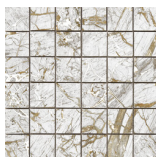

BLACK PULIDO 60x120 RC
G.155 | Premium polished | Neutral Body
Rectified.

BLUE PULIDO GRANILLA 60x120 RC
G.155 | Premium polished | Neutral Body
Rectified.

WHITE PULIDO GRANILLA 60X120

RC
G.155 | Premium polished | Neutral Body
Rectified.

60x60 Rc / 24"x24"

BLACK PULIDO GRANILLA 60X60 RC

G.175 | Premium polished | Neutral Body
Rectified.

32,5x22,5 /

HEXAGON AMPLE BLACK PULIDO

32,5X22,5
SP2046 | Polished |

HEXAGON AMPLE BLUE PULIDO

32,5X22,5
SP2046 | Polished |

HEXAGON AMPLE WHITE PULIDO

32,5X22,5
SP2046 | Polished |

30x30 / 12"x12"

**BLUE MOSAICO PULIDO GRANILLA
30X30**
SP2041 | Premium polished |

**WHITE MOSAICO PULIDO GRANILLA
30X30**
SP2041 | Premium polished |

MOSAICO BLACK PULIDO 30X30
SP2041 | Polished |

26x27 / 11"x11"

HEXAGON BLUE PULIDO 26X27
SP2051 | Polished |

HEXAGON WHITE PULIDO 26X27
SP2051 | Polished |

BLACK HEXAGON PULIDO 26X27
SP2051 | Polished |

Technical Step