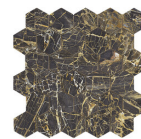

**BLUE PULIDO GRANILLA 60x120 RC**  
G.155 | Premium polished | Neutral Body  
Rectified.

**WHITE PULIDO GRANILLA 60x120 RC**  
G.155 | Premium polished | Neutral Body  
Rectified.

60x60 Rc / 24"x24"

**BLACK PULIDO GRANILLA 60X60 RC**  
G.175 | Premium polished | Neutral Body  
Rectified.

32,5x22,5 /

**HEXAGON AMPLE BLACK PULIDO**  
**32,5X22,5**  
SP2046 | Polished |

**HEXAGON AMPLE BLUE PULIDO**  
**32,5X22,5**  
SP2046 | Polished |

**HEXAGON AMPLE WHITE PULIDO**  
**32,5X22,5**  
SP2046 | Polished |

30x30 / 12"x12"

**BLUE MOSAICO PULIDO GRANILLA**  
**30X30**  
SP2037 | Premium polished |

**WHITE MOSAICO PULIDO GRANILLA**  
**30X30**  
SP2037 | Premium polished |

**MOSAICO BLACK PULIDO 30X30**  
SP2037 | Polished |

**26x27 / 11"x11"**

**HEXAGON BLUE PULIDO 26X27**  
SP2051 | Polished |

**HEXAGON WHITE PULIDO 26X27**  
SP2051 | Polished |

**BLACK HEXAGON PULIDO 26X27**  
SP2051 | Polished |

---

**Technical Step**

---

Porcelain Tiles