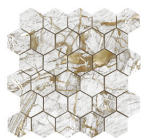

**BLUE PULIDO GRANILLA 60x120 RC**  
G.155 | Premium polished | Neutral Body  
Rectified.

**WHITE PULIDO GRANILLA 60x120 RC**  
G.155 | Premium polished | Neutral Body  
Rectified.

60x60 Rc / 24"x24"

**BLACK PULIDO GRANILLA 60X60 RC**  
G.175 | Premium polished | Neutral Body  
Rectified.

32,5x22,5 /

**HEXAGON AMPLE BLACK PULIDO**  
**32,5X22,5**  
SP2046 | Polished |

**HEXAGON AMPLE BLUE PULIDO**  
**32,5X22,5**  
SP2046 | Polished |

**HEXAGON AMPLE WHITE PULIDO**  
**32,5X22,5**  
SP2046 | Polished |

30x30 / 12"x12"

**BLUE MOSAICO PULIDO GRANILLA**  
**30X30**  
SP2037 | Premium polished |

**WHITE MOSAICO PULIDO GRANILLA**  
**30X30**  
SP2037 | Premium polished |

**MOSAICO BLACK PULIDO 30X30**  
SP2037 | Polished |

**26x27 / 11"x11"**

**HEXAGON BLUE PULIDO 26X27**  
SP2051 | Polished |

**HEXAGON WHITE PULIDO 26X27**  
SP2051 | Polished |

**BLACK HEXAGON PULIDO 26X27**  
SP2051 | Polished |

---

**Technical Step**

---

Porcelain Tiles