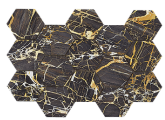

Series **Golden**

120x280 RC / 48"x111"

120x260 RC / 48"x103"

120x120 RC / 48"x48"

60x120 RC / 24"x48"

60x60 RC / 24"x24"

120x280 Rc / 48"x111"

BLACK PULIDO 120X280 RC
G.196 | Polished | Coloured body
Rectified.

WHITE PULIDO 120x120 RC
G.157 | Premium polished | Neutral Body
Rectified.

BLUE PULIDO GRANILLA 120x120 RC
G.157 | Premium polished | Neutral Body
Rectified.

60x120 Rc / 24"x48"

BLACK PULIDO GRANILLA 60x120 RC
G.155 | Premium polished | Neutral Body
Rectified.

BLACK PULIDO 60x120 RC
G.155 | Premium polished | Neutral Body
Rectified.

BLUE PULIDO GRANILLA 60x120 RC
G.155 | Premium polished | Neutral Body
Rectified.

WHITE PULIDO GRANILLA 60X120

RC
G.155 | Premium polished | Neutral Body
Rectified.

60x60 Rc / 24"x24"

BLACK PULIDO GRANILLA 60X60 RC

G.175 | Premium polished | Neutral Body
Rectified.

32,5x22,5 /

HEXAGON AMPLE BLACK PULIDO

32,5X22,5
SP2046 | Polished |

HEXAGON AMPLE BLUE PULIDO

32,5X22,5
SP2046 | Polished |