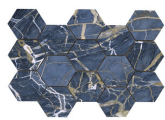

BLACK PULIDO 60x120 RC
G.155 | Premium polished | Neutral Body
Rectified.

BLUE PULIDO GRANILLA 60x120 RC
G.155 | Premium polished | Neutral Body
Rectified.

WHITE PULIDO GRANILLA 60X120

RC
G.155 | Premium polished | Neutral Body
Rectified.

60x60 Rc / 24"x24"

BLACK PULIDO GRANILLA 60X60 RC

G.175 | Premium polished | Neutral Body
Rectified.

32,5x22,5 /

HEXAGON AMPLE BLACK PULIDO

32,5X22,5
SP2046 | Polished |

HEXAGON AMPLE BLUE PULIDO

32,5X22,5
SP2046 | Polished |

HEXAGON AMPLE WHITE PULIDO

32,5X22,5
SP2046 | Polished |

30x30 / 12"x12"

**BLUE MOSAICO PULIDO GRANILLA
30X30**
SP2041 | Premium polished |

**WHITE MOSAICO PULIDO GRANILLA
30X30**
SP2041 | Premium polished |

MOSAICO BLACK PULIDO 30X30
SP2041 | Polished |

26x27 / 11"x11"

HEXAGON BLUE PULIDO 26X27
SP2051 | Polished |

HEXAGON WHITE PULIDO 26X27
SP2051 | Polished |

BLACK HEXAGON PULIDO 26X27
SP2051 | Polished |

Technical Step