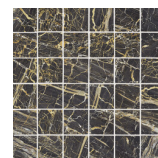

**BLUE PULIDO GRANILLA 60x120 RC**  
G.155 | Premium polished | Neutral Body  
Rectified.

**WHITE PULIDO GRANILLA 60x120 RC**  
G.155 | Premium polished | Neutral Body  
Rectified.

60x60 Rc / 24"x24"

**BLACK PULIDO GRANILLA 60X60 RC**  
G.175 | Premium polished | Neutral Body  
Rectified.

32,5x22,5 /

**HEXAGON AMPLE BLACK PULIDO**  
**32,5X22,5**  
SP2046 | Polished |

**HEXAGON AMPLE BLUE PULIDO**  
**32,5X22,5**  
SP2046 | Polished |

**HEXAGON AMPLE WHITE PULIDO**  
**32,5X22,5**  
SP2046 | Polished |

30x30 / 12"x12"

**BLUE MOSAICO PULIDO GRANILLA**  
**30X30**  
SP2037 | Premium polished |

**WHITE MOSAICO PULIDO GRANILLA**  
**30X30**  
SP2037 | Premium polished |

**MOSAICO BLACK PULIDO 30X30**  
SP2037 | Polished |

**26x27 / 11"x11"**

**HEXAGON BLUE PULIDO 26X27**  
SP2051 | Polished |

**HEXAGON WHITE PULIDO 26X27**  
SP2051 | Polished |

**BLACK HEXAGON PULIDO 26X27**  
SP2051 | Polished |

---

**Technical Step**

---

Porcelain Tiles