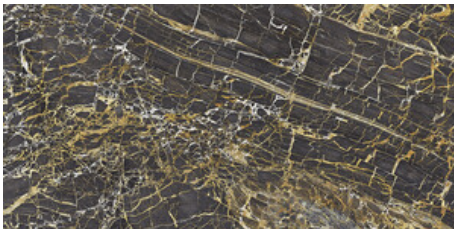

Series **Golden**

120x280 RC / 48"x111"

120x260 RC / 48"x103"

120x120 RC / 48"x48"

60x120 RC / 24"x48"

60x60 RC / 24"x24"

120x280 Rc / 48"x111"

BLACK PULIDO 120X280 RC
G.196 | Polished | Coloured body
Rectified.

120x260 Rc / 48"x103"

BLUE PULIDO 120X260 RC
G.199 | Polished | Coloured body
Rectified.

WHITE PULIDO 120X260 RC
G.199 | Polished | Coloured body
Rectified.

120x120 Rc / 48"x48"

BLACK PULIDO 120x120 RC
G.157 | Premium polished | Neutral Body
Rectified.

WHITE PULIDO 120x120 RC
G.157 | Premium polished | Neutral Body
Rectified.

BLUE PULIDO GRANILLA 120x120 RC
G.157 | Premium polished | Neutral Body
Rectified.

60x120 Rc / 24"x48"

BLACK PULIDO GRANILLA 60x120 RC
G.155 | Premium polished | Neutral Body
Rectified.

BLACK PULIDO 60x120 RC
G.155 | Premium polished | Neutral Body
Rectified.

BLUE PULIDO GRANILLA 60x120 RC
G.155 | Premium polished | Neutral Body
Rectified.

WHITE PULIDO GRANILLA 60X120

RC
G.155 | Premium polished | Neutral Body
Rectified.