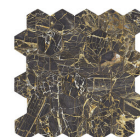

Series **Golden**

120x280 RC / 48"x111"

120x260 RC / 48"x103"

120x120 RC / 48"x48"

60x120 RC / 24"x48"

60x60 RC / 24"x24"

120x280 Rc / 48"x111"

BLACK PULIDO 120X280 RC
G.196 | Polished | Coloured body
Rectified.

BLACK PULIDO 60x120 RC
G.155 | Premium polished | Neutral Body
Rectified.

BLUE PULIDO GRANILLA 60x120 RC
G.155 | Premium polished | Neutral Body
Rectified.

WHITE PULIDO GRANILLA 60X120

RC
G.155 | Premium polished | Neutral Body
Rectified.

HEXAGON AMPLE WHITE PULIDO

32,5X22,5
SP2046 | Polished |

30x30 / 12"x12"

**BLUE MOSAICO PULIDO GRANILLA
30X30**
SP2041 | Premium polished |

**WHITE MOSAICO PULIDO GRANILLA
30X30**
SP2041 | Premium polished |

MOSAICO BLACK PULIDO 30X30
SP2041 | Polished |

26x27 / 11"x11"

HEXAGON BLUE PULIDO 26X27
SP2051 | Polished |

HEXAGON WHITE PULIDO 26X27
SP2051 | Polished |

BLACK HEXAGON PULIDO 26X27
SP2051 | Polished |

Technical Step