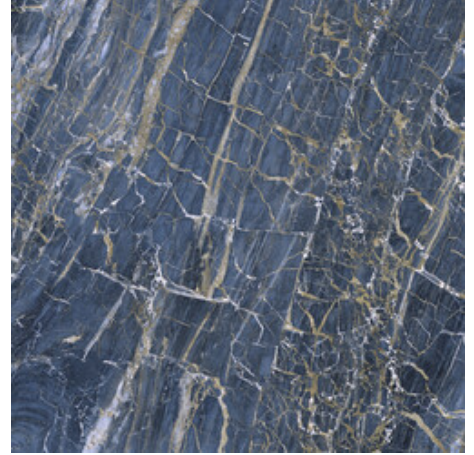

120x260 Rc / 48"x103"

BLUE PULIDO 120X260 RC
G.199 | Polished | Coloured body
Rectified.

WHITE PULIDO 120X260 RC
G.199 | Polished | Coloured body
Rectified.

120x120 Rc / 48"x48"

BLACK PULIDO 120x120 RC
G.157 | Premium polished | Neutral Body
Rectified.

WHITE PULIDO 120x120 RC
G.157 | Premium polished | Neutral Body
Rectified.

BLUE PULIDO GRANILLA 120x120 RC
G.157 | Premium polished | Neutral Body
Rectified.

60x120 Rc / 24"x48"

BLACK PULIDO GRANILLA 60x120 RC
G.155 | Premium polished | Neutral Body
Rectified.

BLACK PULIDO 60x120 RC
G.155 | Premium polished | Neutral Body
Rectified.

BLUE PULIDO GRANILLA 60x120 RC
G.155 | Premium polished | Neutral Body
Rectified.

WHITE PULIDO GRANILLA 60X120

RC
G.155 | Premium polished | Neutral Body
Rectified.