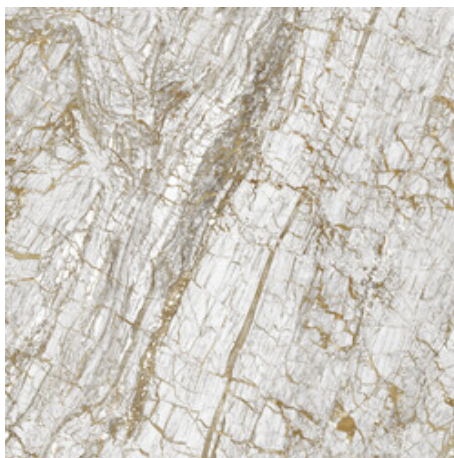

## Series **Golden**

120x280 RC / 48"x111"

120x260 RC / 48"x103"

120x120 RC / 48"x48"

60x120 RC / 24"x48"

60x60 RC / 24"x24"

**120x280 Rc / 48"x111"**

**BLACK PULIDO 120X280 RC**  
G.196 | Polished | Coloured body  
Rectified.

**120x260 Rc / 48"x103"**

**BLUE PULIDO 120X260 RC**  
G.199 | Polished | Coloured body  
Rectified.

**WHITE PULIDO 120X260 RC**  
G.199 | Polished | Coloured body  
Rectified.

**120x120 Rc / 48"x48"**

**BLACK PULIDO 120x120 RC**  
G.157 | Premium polished | Neutral Body  
Rectified.

**WHITE PULIDO 120x120 RC**  
G.157 | Premium polished | Neutral Body  
Rectified.

**BLUE PULIDO GRANILLA 120x120 RC**  
G.157 | Premium polished | Neutral Body  
Rectified.

**60x120 Rc / 24"x48"**

**BLACK PULIDO GRANILLA 60x120 RC**  
G.155 | Premium polished | Neutral Body  
Rectified.

**BLUE PULIDO GRANILLA 60x120 RC**  
G.155 | Premium polished | Neutral Body  
Rectified.

**WHITE PULIDO GRANILLA 60x120 RC**  
G.155 | Premium polished | Neutral Body  
Rectified.

60x60 Rc / 24"x24"

**BLACK PULIDO GRANILLA 60X60 RC**  
G.175 | Premium polished | Neutral Body  
Rectified.