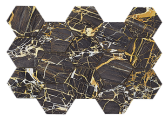

**BLUE PULIDO GRANILLA 60x120 RC**  
G.155 | Premium polished | Neutral Body  
Rectified.

**WHITE PULIDO GRANILLA 60x120 RC**  
G.155 | Premium polished | Neutral Body  
Rectified.

60x60 Rc / 24"x24"

**BLACK PULIDO GRANILLA 60X60 RC**  
G.175 | Premium polished | Neutral Body  
Rectified.

32,5x22,5 /

**HEXAGON AMPLE BLACK PULIDO**  
**32,5X22,5**  
SP2046 | Polished |

**HEXAGON AMPLE BLUE PULIDO**  
**32,5X22,5**  
SP2046 | Polished |

**HEXAGON AMPLE WHITE PULIDO**  
**32,5X22,5**  
SP2046 | Polished |