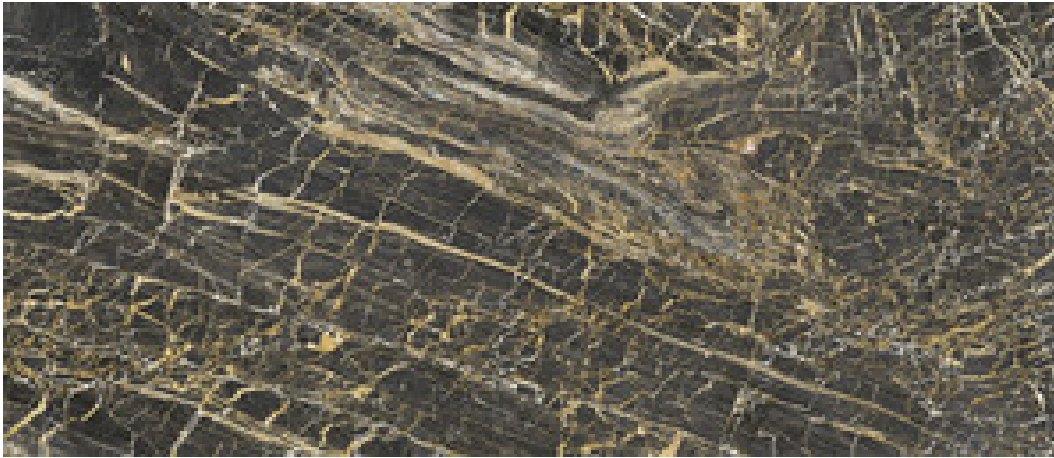

Series **Golden**

120x280 RC / 48"x111"

120x260 RC / 48"x103"

120x120 RC / 48"x48"

60x120 RC / 24"x48"

60x60 RC / 24"x24"

120x280 Rc / 48"x111"

BLACK PULIDO 120X280 RC
G.196 | Polished | Coloured body
Rectified.

120x260 Rc / 48"x103"

BLUE PULIDO 120X260 RC
G.199 | Polished | Coloured body
Rectified.

WHITE PULIDO 120X260 RC
G.199 | Polished | Coloured body
Rectified.

120x120 Rc / 48"x48"

BLACK PULIDO 120x120 RC
G.157 | Premium polished | Neutral Body
Rectified.

WHITE PULIDO 120x120 RC
G.157 | Premium polished | Neutral Body
Rectified.

BLUE PULIDO GRANILLA 120x120 RC
G.157 | Premium polished | Neutral Body
Rectified.

60x120 Rc / 24"x48"

BLACK PULIDO GRANILLA 60x120 RC
G.155 | Premium polished | Neutral Body
Rectified.

BLACK PULIDO 60x120 RC
G.155 | Premium polished | Neutral Body
Rectified.

BLUE PULIDO GRANILLA 60x120 RC
G.155 | Premium polished | Neutral Body
Rectified.

WHITE PULIDO GRANILLA 60X120

RC
G.155 | Premium polished | Neutral Body
Rectified.