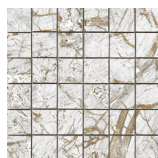

**BLUE PULIDO GRANILLA 60x120 RC**  
G.155 | Premium polished | Neutral Body  
Rectified.

**WHITE PULIDO GRANILLA 60x120 RC**  
G.155 | Premium polished | Neutral Body  
Rectified.

60x60 Rc / 24"x24"

**BLACK PULIDO GRANILLA 60X60 RC**  
G.175 | Premium polished | Neutral Body  
Rectified.

32,5x22,5 /

**HEXAGON AMPLE BLACK PULIDO**  
**32,5X22,5**  
SP2046 | Polished |

**HEXAGON AMPLE BLUE PULIDO**  
**32,5X22,5**  
SP2046 | Polished |

**HEXAGON AMPLE WHITE PULIDO**  
**32,5X22,5**  
SP2046 | Polished |

30x30 / 12"x12"

**BLUE MOSAICO PULIDO GRANILLA**  
**30X30**  
SP2037 | Premium polished |

**WHITE MOSAICO PULIDO GRANILLA**  
**30X30**  
SP2037 | Premium polished |

**MOSAICO BLACK PULIDO 30X30**  
SP2037 | Polished |

**26x27 / 11"x11"**

**HEXAGON BLUE PULIDO 26X27**  
SP2051 | Polished |

**HEXAGON WHITE PULIDO 26X27**  
SP2051 | Polished |

**BLACK HEXAGON PULIDO 26X27**  
SP2051 | Polished |

---

**Technical Step**

---

Porcelain Tiles