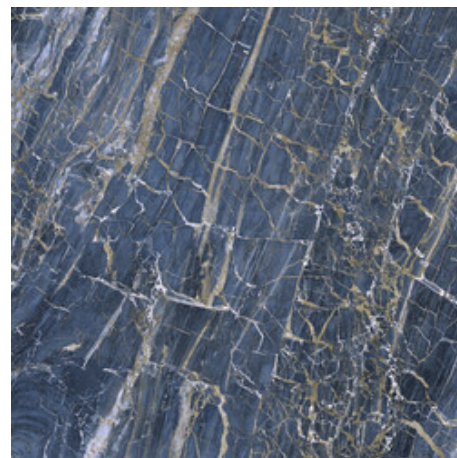

**120x260 Rc / 48"x103"**

**BLUE PULIDO 120X260 RC**  
G.199 | Polished | Coloured body  
Rectified.

**WHITE PULIDO 120X260 RC**  
G.199 | Polished | Coloured body  
Rectified.

**120x120 Rc / 48"x48"**

**BLACK PULIDO 120x120 RC**  
G.157 | Premium polished | Neutral Body  
Rectified.

**WHITE PULIDO 120x120 RC**  
G.157 | Premium polished | Neutral Body  
Rectified.

**BLUE PULIDO GRANILLA 120x120 RC**  
G.157 | Premium polished | Neutral Body  
Rectified.

**60x120 Rc / 24"x48"**

**BLACK PULIDO GRANILLA 60x120 RC**  
G.155 | Premium polished | Neutral Body  
Rectified.

**BLUE PULIDO GRANILLA 60x120 RC**  
G.155 | Premium polished | Neutral Body  
Rectified.

**WHITE PULIDO GRANILLA 60x120 RC**  
G.155 | Premium polished | Neutral Body  
Rectified.

60x60 Rc / 24"x24"

**BLACK PULIDO GRANILLA 60X60 RC**  
G.175 | Premium polished | Neutral Body  
Rectified.