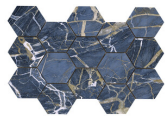

**BLUE PULIDO GRANILLA 60x120 RC**  
G.155 | Premium polished | Neutral Body  
Rectified.

**WHITE PULIDO GRANILLA 60x120 RC**  
G.155 | Premium polished | Neutral Body  
Rectified.

60x60 Rc / 24"x24"

**BLACK PULIDO GRANILLA 60X60 RC**  
G.175 | Premium polished | Neutral Body  
Rectified.

32,5x22,5 /

**HEXAGON AMPLE BLACK PULIDO**  
**32,5X22,5**  
SP2046 | Polished |

**HEXAGON AMPLE BLUE PULIDO**  
**32,5X22,5**  
SP2046 | Polished |

**HEXAGON AMPLE WHITE PULIDO**  
**32,5X22,5**  
SP2046 | Polished |