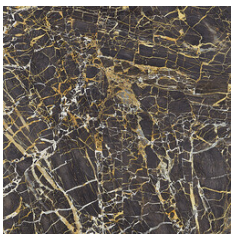

WHITE PULIDO 120x120 RC
G.157 | Premium polished | Neutral Body
Rectified.

BLUE PULIDO GRANILLA 120x120 RC
G.157 | Premium polished | Neutral Body
Rectified.

60x120 Rc / 24"x48"

BLACK PULIDO GRANILLA 60x120 RC
G.155 | Premium polished | Neutral Body
Rectified.

BLACK PULIDO 60x120 RC
G.155 | Premium polished | Neutral Body
Rectified.

BLUE PULIDO GRANILLA 60x120 RC
G.155 | Premium polished | Neutral Body
Rectified.

WHITE PULIDO GRANILLA 60X120

RC
G.155 | Premium polished | Neutral Body
Rectified.

60x60 Rc / 24"x24"

BLACK PULIDO GRANILLA 60X60 RC

G.175 | Premium polished | Neutral Body
Rectified.

32,5x22,5 /

HEXAGON AMPLE BLACK PULIDO

32,5X22,5
SP2046 | Polished |

HEXAGON AMPLE BLUE PULIDO

32,5X22,5
SP2046 | Polished |

HEXAGON AMPLE WHITE PULIDO

32,5X22,5
SP2046 | Polished |

30x30 / 12"x12"

**BLUE MOSAICO PULIDO GRANILLA
30X30**
SP2041 | Premium polished |

**WHITE MOSAICO PULIDO GRANILLA
30X30**
SP2041 | Premium polished |