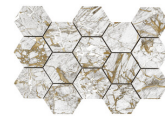

**BLUE PULIDO GRANILLA 60x120 RC**  
G.155 | Premium polished | Neutral Body  
Rectified.

**WHITE PULIDO GRANILLA 60x120 RC**  
G.155 | Premium polished | Neutral Body  
Rectified.

60x60 Rc / 24"x24"

**BLACK PULIDO GRANILLA 60X60 RC**  
G.175 | Premium polished | Neutral Body  
Rectified.

32,5x22,5 /

**HEXAGON AMPLE BLACK PULIDO**  
**32,5X22,5**  
SP2046 | Polished |

**HEXAGON AMPLE BLUE PULIDO**  
**32,5X22,5**  
SP2046 | Polished |

**HEXAGON AMPLE WHITE PULIDO**  
**32,5X22,5**  
SP2046 | Polished |