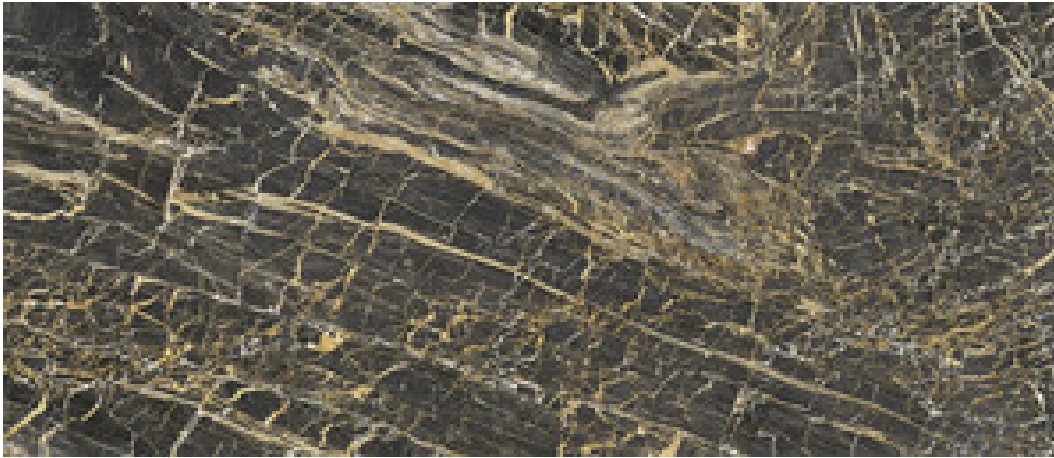

## Series **Golden**

120x280 RC / 48"x111"

120x260 RC / 48"x103"

120x120 RC / 48"x48"

60x120 RC / 24"x48"

60x60 RC / 24"x24"

**120x280 Rc / 48"x111"**

**BLACK PULIDO 120X280 RC**  
G.196 | Polished | Coloured body  
Rectified.

**120x260 Rc / 48"x103"**

**BLUE PULIDO 120X260 RC**  
G.199 | Polished | Coloured body  
Rectified.

**WHITE PULIDO 120X260 RC**  
G.199 | Polished | Coloured body  
Rectified.

**120x120 Rc / 48"x48"**

**BLACK PULIDO 120x120 RC**  
G.157 | Premium polished | Neutral Body  
Rectified.

**WHITE PULIDO 120x120 RC**  
G.157 | Premium polished | Neutral Body  
Rectified.

**BLUE PULIDO GRANILLA 120x120 RC**  
G.157 | Premium polished | Neutral Body  
Rectified.

**60x120 Rc / 24"x48"**

**BLACK PULIDO GRANILLA 60x120 RC**  
G.155 | Premium polished | Neutral Body  
Rectified.