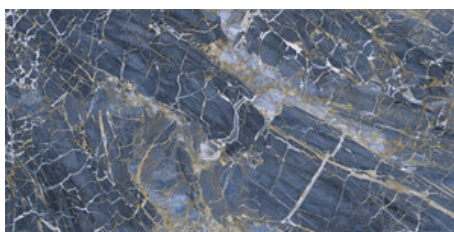

**WHITE PULIDO 120x120 RC**  
G.157 | Premium polished | Neutral Body  
Rectified.

**BLUE PULIDO GRANILLA 120x120 RC**  
G.157 | Premium polished | Neutral Body  
Rectified.

**60x120 Rc / 24"x48"**

**BLACK PULIDO GRANILLA 60x120 RC**  
G.155 | Premium polished | Neutral Body  
Rectified.

**BLUE PULIDO GRANILLA 60x120 RC**  
G.155 | Premium polished | Neutral Body  
Rectified.

**WHITE PULIDO GRANILLA 60x120 RC**  
G.155 | Premium polished | Neutral Body  
Rectified.

60x60 Rc / 24"x24"

**BLACK PULIDO GRANILLA 60X60 RC**  
G.175 | Premium polished | Neutral Body  
Rectified.