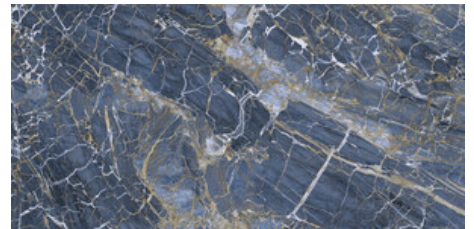

WHITE PULIDO 120x120 RC
G.157 | Premium polished | Neutral Body
Rectified.

BLUE PULIDO GRANILLA 120x120 RC
G.157 | Premium polished | Neutral Body
Rectified.

60x120 Rc / 24"x48"

BLACK PULIDO GRANILLA 60x120 RC
G.155 | Premium polished | Neutral Body
Rectified.

BLACK PULIDO 60x120 RC
G.155 | Premium polished | Neutral Body
Rectified.

BLUE PULIDO GRANILLA 60x120 RC
G.155 | Premium polished | Neutral Body
Rectified.

WHITE PULIDO GRANILLA 60X120

RC
G.155 | Premium polished | Neutral Body
Rectified.