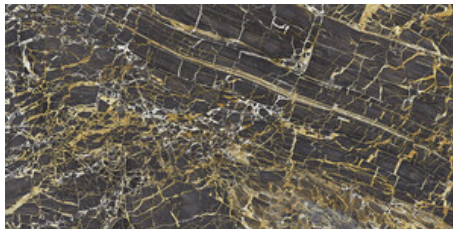

WHITE PULIDO 120x120 RC
G.157 | Premium polished | Neutral Body
Rectified.

BLUE PULIDO GRANILLA 120x120 RC
G.157 | Premium polished | Neutral Body
Rectified.

60x120 Rc / 24"x48"

BLACK PULIDO GRANILLA 60x120 RC
G.155 | Premium polished | Neutral Body
Rectified.

BLACK PULIDO 60x120 RC
G.155 | Premium polished | Neutral Body
Rectified.

BLUE PULIDO GRANILLA 60x120 RC
G.155 | Premium polished | Neutral Body
Rectified.

WHITE PULIDO GRANILLA 60X120

RC
G.155 | Premium polished | Neutral Body
Rectified.