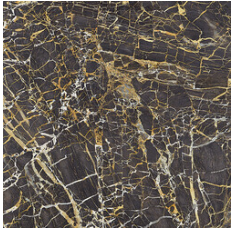

**120x260 Rc / 48"x103"**

**BLUE PULIDO 120X260 RC**  
G.199 | Polished | Coloured body  
Rectified.

**WHITE PULIDO 120X260 RC**  
G.199 | Polished | Coloured body  
Rectified.

**120x120 Rc / 48"x48"**

**BLACK PULIDO 120x120 RC**  
G.157 | Premium polished | Neutral Body  
Rectified.

**WHITE PULIDO 120x120 RC**  
G.157 | Premium polished | Neutral Body  
Rectified.

**BLUE PULIDO GRANILLA 120x120 RC**  
G.157 | Premium polished | Neutral Body  
Rectified.

**60x120 Rc / 24"x48"**

**BLACK PULIDO GRANILLA 60x120 RC**  
G.155 | Premium polished | Neutral Body  
Rectified.

**BLUE PULIDO GRANILLA 60x120 RC**  
G.155 | Premium polished | Neutral Body  
Rectified.

**WHITE PULIDO GRANILLA 60x120 RC**  
G.155 | Premium polished | Neutral Body  
Rectified.

60x60 Rc / 24"x24"

**BLACK PULIDO GRANILLA 60X60 RC**  
G.175 | Premium polished | Neutral Body  
Rectified.

32,5x22,5 /

**HEXAGON AMPLE BLACK PULIDO**  
**32,5X22,5**  
SP2046 | Polished |

**HEXAGON AMPLE BLUE PULIDO**  
**32,5X22,5**  
SP2046 | Polished |

**HEXAGON AMPLE WHITE PULIDO**  
**32,5X22,5**  
SP2046 | Polished |