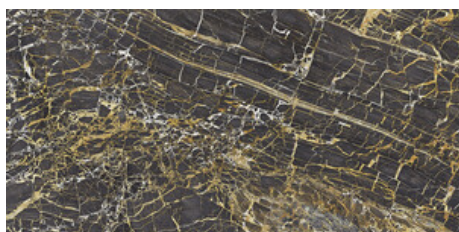

**120x260 Rc / 48"x103"**

**BLUE PULIDO 120X260 RC**  
G.199 | Polished | Coloured body  
Rectified.

**WHITE PULIDO 120X260 RC**  
G.199 | Polished | Coloured body  
Rectified.

**120x120 Rc / 48"x48"**

**BLACK PULIDO 120x120 RC**  
G.157 | Premium polished | Neutral Body  
Rectified.

**WHITE PULIDO 120x120 RC**  
G.157 | Premium polished | Neutral Body  
Rectified.

**BLUE PULIDO GRANILLA 120x120 RC**  
G.157 | Premium polished | Neutral Body  
Rectified.

**60x120 Rc / 24"x48"**

**BLACK PULIDO GRANILLA 60x120 RC**  
G.155 | Premium polished | Neutral Body  
Rectified.