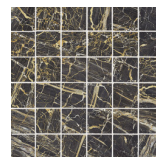

BLACK PULIDO 60x120 RC
G.155 | Premium polished | Neutral Body
Rectified.

BLUE PULIDO GRANILLA 60x120 RC
G.155 | Premium polished | Neutral Body
Rectified.

WHITE PULIDO GRANILLA 60X120

RC
G.155 | Premium polished | Neutral Body
Rectified.

HEXAGON AMPLE WHITE PULIDO

32,5X22,5
SP2046 | Polished |

30x30 / 12"x12"

**BLUE MOSAICO PULIDO GRANILLA
30X30**
SP2041 | Premium polished |

**WHITE MOSAICO PULIDO GRANILLA
30X30**
SP2041 | Premium polished |

MOSAICO BLACK PULIDO 30X30
SP2041 | Polished |

26x27 / 11"x11"

HEXAGON BLUE PULIDO 26X27
SP2051 | Polished |

HEXAGON WHITE PULIDO 26X27
SP2051 | Polished |

BLACK HEXAGON PULIDO 26X27
SP2051 | Polished |

Technical Step