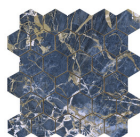

BLACK PULIDO 60x120 RC
G.155 | Premium polished | Neutral Body
Rectified.

BLUE PULIDO GRANILLA 60x120 RC
G.155 | Premium polished | Neutral Body
Rectified.

WHITE PULIDO GRANILLA 60X120

RC
G.155 | Premium polished | Neutral Body
Rectified.

60x60 Rc / 24"x24"

BLACK PULIDO GRANILLA 60X60 RC

G.175 | Premium polished | Neutral Body
Rectified.

32,5x22,5 /

HEXAGON AMPLE BLACK PULIDO

32,5X22,5
SP2046 | Polished |

HEXAGON AMPLE BLUE PULIDO

32,5X22,5
SP2046 | Polished |

HEXAGON AMPLE WHITE PULIDO

32,5X22,5
SP2046 | Polished |

30x30 / 12"x12"

**BLUE MOSAICO PULIDO GRANILLA
30X30**
SP2041 | Premium polished |

**WHITE MOSAICO PULIDO GRANILLA
30X30**
SP2041 | Premium polished |

MOSAICO BLACK PULIDO 30X30
SP2041 | Polished |

26x27 / 11"x11"

HEXAGON BLUE PULIDO 26X27
SP2051 | Polished |

HEXAGON WHITE PULIDO 26X27
SP2051 | Polished |

BLACK HEXAGON PULIDO 26X27
SP2051 | Polished |

Technical Step