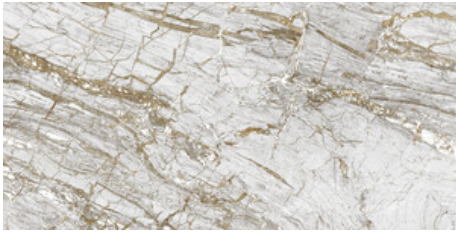

WHITE PULIDO 120x120 RC
G.157 | Premium polished | Neutral Body
Rectified.

BLUE PULIDO GRANILLA 120x120 RC
G.157 | Premium polished | Neutral Body
Rectified.

60x120 Rc / 24"x48"

BLACK PULIDO GRANILLA 60x120 RC
G.155 | Premium polished | Neutral Body
Rectified.

BLACK PULIDO 60x120 RC
G.155 | Premium polished | Neutral Body
Rectified.

BLUE PULIDO GRANILLA 60x120 RC
G.155 | Premium polished | Neutral Body
Rectified.

WHITE PULIDO GRANILLA 60X120

RC
G.155 | Premium polished | Neutral Body
Rectified.