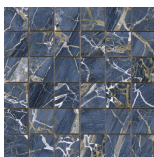

BLACK PULIDO 60x120 RC
G.155 | Premium polished | Neutral Body
Rectified.

BLUE PULIDO GRANILLA 60x120 RC
G.155 | Premium polished | Neutral Body
Rectified.

WHITE PULIDO GRANILLA 60X120

RC
G.155 | Premium polished | Neutral Body
Rectified.

60x60 Rc / 24"x24"

BLACK PULIDO GRANILLA 60X60 RC

G.175 | Premium polished | Neutral Body
Rectified.

32,5x22,5 /

HEXAGON AMPLE BLACK PULIDO

32,5X22,5
SP2046 | Polished |

HEXAGON AMPLE BLUE PULIDO

32,5X22,5
SP2046 | Polished |

HEXAGON AMPLE WHITE PULIDO

32,5X22,5
SP2046 | Polished |

30x30 / 12"x12"

**BLUE MOSAICO PULIDO GRANILLA
30X30**
SP2041 | Premium polished |

**WHITE MOSAICO PULIDO GRANILLA
30X30**
SP2041 | Premium polished |

MOSAICO BLACK PULIDO 30X30
SP2041 | Polished |

26x27 / 11"x11"

HEXAGON BLUE PULIDO 26X27
SP2051 | Polished |

HEXAGON WHITE PULIDO 26X27
SP2051 | Polished |

BLACK HEXAGON PULIDO 26X27
SP2051 | Polished |

Technical Step