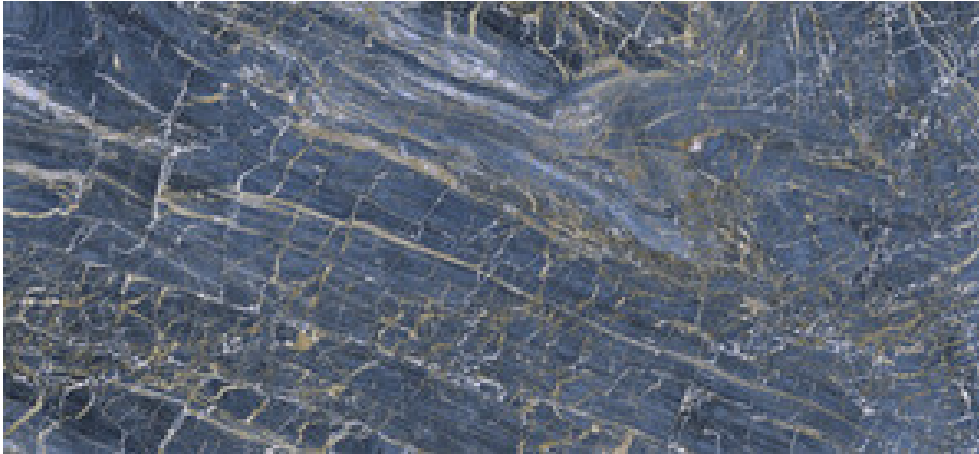

Series **Golden**

120x280 RC / 48"x111"

120x260 RC / 48"x103"

120x120 RC / 48"x48"

60x120 RC / 24"x48"

60x60 RC / 24"x24"

120x280 Rc / 48"x111"

BLACK PULIDO 120X280 RC
G.196 | Polished | Coloured body
Rectified.

120x260 Rc / 48"x103"

BLUE PULIDO 120X260 RC
G.199 | Polished | Coloured body
Rectified.

WHITE PULIDO 120X260 RC
G.199 | Polished | Coloured body
Rectified.

120x120 Rc / 48"x48"

BLACK PULIDO 120x120 RC
G.157 | Premium polished | Neutral Body
Rectified.

WHITE PULIDO 120x120 RC
G.157 | Premium polished | Neutral Body
Rectified.

BLUE PULIDO GRANILLA 120x120 RC
G.157 | Premium polished | Neutral Body
Rectified.

60x120 Rc / 24"x48"

BLACK PULIDO GRANILLA 60x120 RC
G.155 | Premium polished | Neutral Body
Rectified.

BLACK PULIDO 60x120 RC
G.155 | Premium polished | Neutral Body
Rectified.

BLUE PULIDO GRANILLA 60x120 RC
G.155 | Premium polished | Neutral Body
Rectified.

WHITE PULIDO GRANILLA 60X120

RC
G.155 | Premium polished | Neutral Body
Rectified.