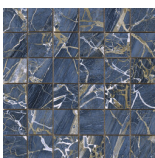

**BLUE PULIDO GRANILLA 60x120 RC**  
G.155 | Premium polished | Neutral Body  
Rectified.

**WHITE PULIDO GRANILLA 60x120 RC**  
G.155 | Premium polished | Neutral Body  
Rectified.

60x60 Rc / 24"x24"

**BLACK PULIDO GRANILLA 60X60 RC**  
G.175 | Premium polished | Neutral Body  
Rectified.

32,5x22,5 /

**HEXAGON AMPLE BLACK PULIDO**  
**32,5X22,5**  
SP2046 | Polished |

**HEXAGON AMPLE BLUE PULIDO**  
**32,5X22,5**  
SP2046 | Polished |

**HEXAGON AMPLE WHITE PULIDO**  
**32,5X22,5**  
SP2046 | Polished |

30x30 / 12"x12"

**BLUE MOSAICO PULIDO GRANILLA**  
**30X30**  
SP2037 | Premium polished |

**WHITE MOSAICO PULIDO GRANILLA**  
**30X30**  
SP2037 | Premium polished |

**MOSAICO BLACK PULIDO 30X30**  
SP2037 | Polished |

**26x27 / 11"x11"**

**HEXAGON BLUE PULIDO 26X27**  
SP2051 | Polished |

**HEXAGON WHITE PULIDO 26X27**  
SP2051 | Polished |

**BLACK HEXAGON PULIDO 26X27**  
SP2051 | Polished |

---

**Technical Step**

---

Porcelain Tiles