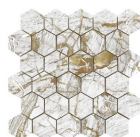

BLACK PULIDO 60x120 RC
G.155 | Premium polished | Neutral Body
Rectified.

BLUE PULIDO GRANILLA 60x120 RC
G.155 | Premium polished | Neutral Body
Rectified.

WHITE PULIDO GRANILLA 60X120

RC
G.155 | Premium polished | Neutral Body
Rectified.

60x60 Rc / 24"x24"

BLACK PULIDO GRANILLA 60X60 RC

G.175 | Premium polished | Neutral Body
Rectified.

32,5x22,5 /

HEXAGON AMPLE BLACK PULIDO

32,5X22,5
SP2046 | Polished |

HEXAGON AMPLE BLUE PULIDO

32,5X22,5
SP2046 | Polished |

HEXAGON AMPLE WHITE PULIDO

32,5X22,5
SP2046 | Polished |

30x30 / 12"x12"

**BLUE MOSAICO PULIDO GRANILLA
30X30**
SP2041 | Premium polished |

**WHITE MOSAICO PULIDO GRANILLA
30X30**
SP2041 | Premium polished |

MOSAICO BLACK PULIDO 30X30
SP2041 | Polished |

26x27 / 11"x11"

HEXAGON BLUE PULIDO 26X27
SP2051 | Polished |

HEXAGON WHITE PULIDO 26X27
SP2051 | Polished |

BLACK HEXAGON PULIDO 26X27
SP2051 | Polished |

Technical Step