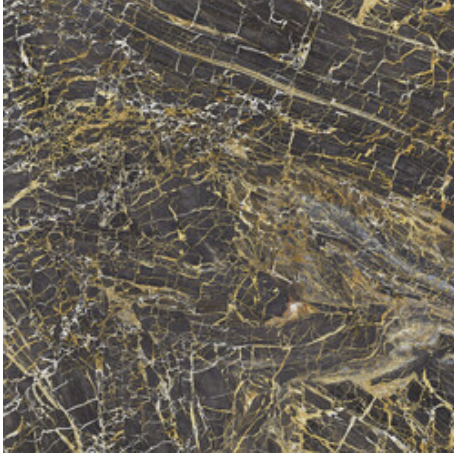

Series **Golden**

120x280 RC / 48"x111"

120x260 RC / 48"x103"

120x120 RC / 48"x48"

60x120 RC / 24"x48"

60x60 RC / 24"x24"

120x280 Rc / 48"x111"

BLACK PULIDO 120X280 RC
G.196 | Polished | Coloured body
Rectified.

120x260 Rc / 48"x103"

BLUE PULIDO 120X260 RC
G.199 | Polished | Coloured body
Rectified.

WHITE PULIDO 120X260 RC
G.199 | Polished | Coloured body
Rectified.

120x120 Rc / 48"x48"

BLACK PULIDO 120x120 RC
G.157 | Premium polished | Neutral Body
Rectified.

WHITE PULIDO 120x120 RC
G.157 | Premium polished | Neutral Body
Rectified.

BLUE PULIDO GRANILLA 120x120 RC
G.157 | Premium polished | Neutral Body
Rectified.

60x120 Rc / 24"x48"

BLACK PULIDO GRANILLA 60x120 RC
G.155 | Premium polished | Neutral Body
Rectified.

BLACK PULIDO 60x120 RC
G.155 | Premium polished | Neutral Body
Rectified.

BLUE PULIDO GRANILLA 60x120 RC
G.155 | Premium polished | Neutral Body
Rectified.

WHITE PULIDO GRANILLA 60X120

RC
G.155 | Premium polished | Neutral Body
Rectified.