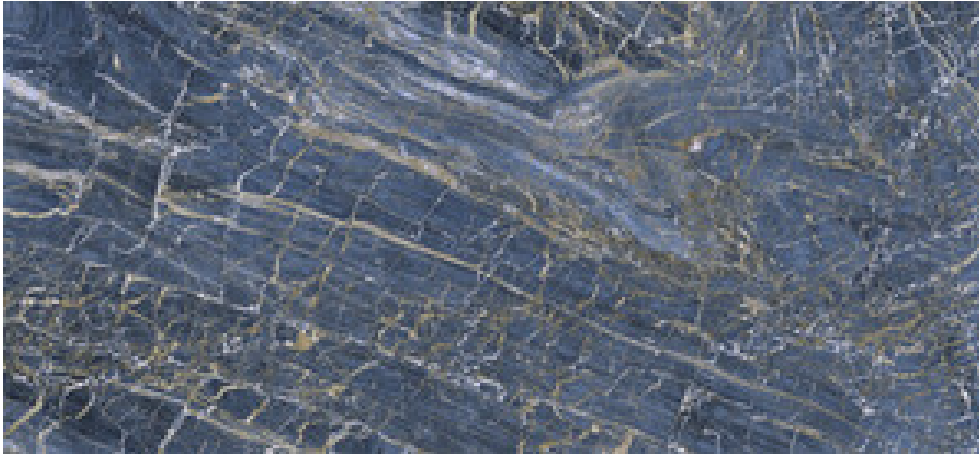

## Series **Golden**

120x280 RC / 48"x111"

120x260 RC / 48"x103"

120x120 RC / 48"x48"

60x120 RC / 24"x48"

60x60 RC / 24"x24"

**120x280 Rc / 48"x111"**

**BLACK PULIDO 120X280 RC**  
G.196 | Polished | Coloured body  
Rectified.

**120x260 Rc / 48"x103"**

**BLUE PULIDO 120X260 RC**  
G.199 | Polished | Coloured body  
Rectified.

**WHITE PULIDO 120X260 RC**  
G.199 | Polished | Coloured body  
Rectified.

**120x120 Rc / 48"x48"**

**BLACK PULIDO 120x120 RC**  
G.157 | Premium polished | Neutral Body  
Rectified.

**WHITE PULIDO 120x120 RC**  
G.157 | Premium polished | Neutral Body  
Rectified.

**BLUE PULIDO GRANILLA 120x120 RC**  
G.157 | Premium polished | Neutral Body  
Rectified.

**60x120 Rc / 24"x48"**

**BLACK PULIDO GRANILLA 60x120 RC**  
G.155 | Premium polished | Neutral Body  
Rectified.

**BLUE PULIDO GRANILLA 60x120 RC**  
G.155 | Premium polished | Neutral Body  
Rectified.

**WHITE PULIDO GRANILLA 60x120 RC**  
G.155 | Premium polished | Neutral Body  
Rectified.

60x60 Rc / 24"x24"

**BLACK PULIDO GRANILLA 60X60 RC**  
G.175 | Premium polished | Neutral Body  
Rectified.