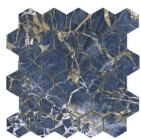

**BLUE PULIDO GRANILLA 60x120 RC**  
G.155 | Premium polished | Neutral Body  
Rectified.

**WHITE PULIDO GRANILLA 60x120 RC**  
G.155 | Premium polished | Neutral Body  
Rectified.

60x60 Rc / 24"x24"

**BLACK PULIDO GRANILLA 60X60 RC**  
G.175 | Premium polished | Neutral Body  
Rectified.

32,5x22,5 /

**HEXAGON AMPLE BLACK PULIDO**  
**32,5X22,5**  
SP2046 | Polished |

**HEXAGON AMPLE BLUE PULIDO**  
**32,5X22,5**  
SP2046 | Polished |

**HEXAGON AMPLE WHITE PULIDO**  
**32,5X22,5**  
SP2046 | Polished |

30x30 / 12"x12"

**BLUE MOSAICO PULIDO GRANILLA**  
**30X30**  
SP2037 | Premium polished |

**WHITE MOSAICO PULIDO GRANILLA**  
**30X30**  
SP2037 | Premium polished |

**MOSAICO BLACK PULIDO 30X30**  
SP2037 | Polished |

**26x27 / 11"x11"**

**HEXAGON BLUE PULIDO 26X27**  
SP2051 | Polished |

**HEXAGON WHITE PULIDO 26X27**  
SP2051 | Polished |

**BLACK HEXAGON PULIDO 26X27**  
SP2051 | Polished |

---

**Technical Step**

---

Porcelain Tiles