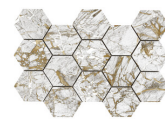

BLACK PULIDO 60x120 RC
G.155 | Premium polished | Neutral Body
Rectified.

BLUE PULIDO GRANILLA 60x120 RC
G.155 | Premium polished | Neutral Body
Rectified.

WHITE PULIDO GRANILLA 60X120

RC
G.155 | Premium polished | Neutral Body
Rectified.

60x60 Rc / 24"x24"

BLACK PULIDO GRANILLA 60X60 RC

G.175 | Premium polished | Neutral Body
Rectified.

32,5x22,5 /

HEXAGON AMPLE BLACK PULIDO

32,5X22,5
SP2046 | Polished |

HEXAGON AMPLE BLUE PULIDO

32,5X22,5
SP2046 | Polished |

HEXAGON AMPLE WHITE PULIDO

32,5X22,5
SP2046 | Polished |

30x30 / 12"x12"

**BLUE MOSAICO PULIDO GRANILLA
30X30**
SP2041 | Premium polished |

**WHITE MOSAICO PULIDO GRANILLA
30X30**
SP2041 | Premium polished |

MOSAICO BLACK PULIDO 30X30
SP2041 | Polished |

26x27 / 11"x11"

HEXAGON BLUE PULIDO 26X27
SP2051 | Polished |

HEXAGON WHITE PULIDO 26X27
SP2051 | Polished |

BLACK HEXAGON PULIDO 26X27
SP2051 | Polished |

Technical Step