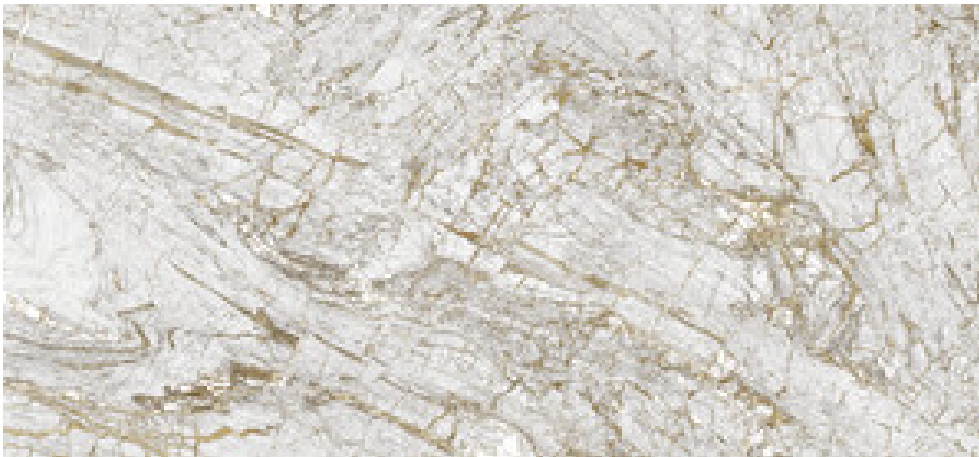

Series **Golden**

120x280 RC / 48"x111"

120x260 RC / 48"x103"

120x120 RC / 48"x48"

60x120 RC / 24"x48"

60x60 RC / 24"x24"

120x280 Rc / 48"x111"

BLACK PULIDO 120X280 RC
G.196 | Polished | Coloured body
Rectified.

120x260 Rc / 48"x103"

BLUE PULIDO 120X260 RC
G.199 | Polished | Coloured body
Rectified.

WHITE PULIDO 120X260 RC
G.199 | Polished | Coloured body
Rectified.

120x120 Rc / 48"x48"

BLACK PULIDO 120x120 RC
G.157 | Premium polished | Neutral Body
Rectified.

WHITE PULIDO 120x120 RC
G.157 | Premium polished | Neutral Body
Rectified.

BLUE PULIDO GRANILLA 120x120 RC
G.157 | Premium polished | Neutral Body
Rectified.

60x120 Rc / 24"x48"

BLACK PULIDO GRANILLA 60x120 RC
G.155 | Premium polished | Neutral Body
Rectified.

BLACK PULIDO 60x120 RC
G.155 | Premium polished | Neutral Body
Rectified.

BLUE PULIDO GRANILLA 60x120 RC
G.155 | Premium polished | Neutral Body
Rectified.

WHITE PULIDO GRANILLA 60X120

RC
G.155 | Premium polished | Neutral Body
Rectified.