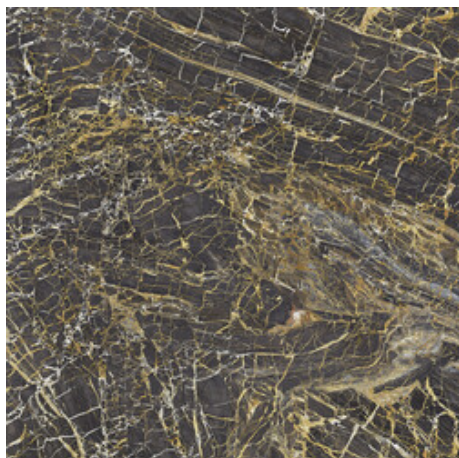

## Series **Golden**

120x280 RC / 48"x111"

120x260 RC / 48"x103"

120x120 RC / 48"x48"

60x120 RC / 24"x48"

60x60 RC / 24"x24"

**120x280 Rc / 48"x111"**

**BLACK PULIDO 120X280 RC**  
G.196 | Polished | Coloured body  
Rectified.

**120x260 Rc / 48"x103"**

**BLUE PULIDO 120X260 RC**  
G.199 | Polished | Coloured body  
Rectified.

**WHITE PULIDO 120X260 RC**  
G.199 | Polished | Coloured body  
Rectified.

**120x120 Rc / 48"x48"**

**BLACK PULIDO 120x120 RC**  
G.157 | Premium polished | Neutral Body  
Rectified.

**WHITE PULIDO 120x120 RC**  
G.157 | Premium polished | Neutral Body  
Rectified.

**BLUE PULIDO GRANILLA 120x120 RC**  
G.157 | Premium polished | Neutral Body  
Rectified.

**60x120 Rc / 24"x48"**

**BLACK PULIDO GRANILLA 60x120 RC**  
G.155 | Premium polished | Neutral Body  
Rectified.

**BLUE PULIDO GRANILLA 60x120 RC**  
G.155 | Premium polished | Neutral Body  
Rectified.

**WHITE PULIDO GRANILLA 60x120 RC**  
G.155 | Premium polished | Neutral Body  
Rectified.

60x60 Rc / 24"x24"

**BLACK PULIDO GRANILLA 60X60 RC**  
G.175 | Premium polished | Neutral Body  
Rectified.