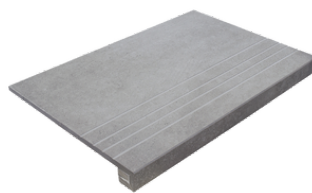

PELDAÑO ANGULO GRADONE RECTO 60X120
| 60X120 / 24"x48"