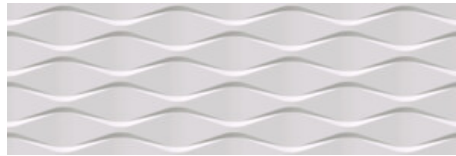

NUDE BRILLO 30X90 RC
G.112 | GLOSSY | White body
Rectified.