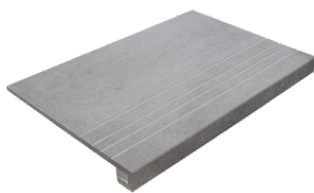

PELDAÑO GRADONE RECTO 60X120
| 60X120 / 24"x48"