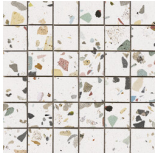

Series **Gemstone**

120x120 RC / 48"x48"

60x120 RC / 24"x48"

120x120 Rc / 48"x48"

WHITE PULIDO GRANILLA 120x120 RC
G.157 | Premium polished | Neutral Body Rectified.

GREY PULIDO GRANILLA 120x120 RC
G.157 | Premium polished | Neutral Body Rectified.

BLACK PULIDO GRANILLA 120x120 RC
G.157 | Premium polished | Neutral Body Rectified.

60x120 Rc / 24"x48"

WHITE PULIDO GRANILLA 60x120 RC
G.155 | Premium polished | Neutral Body Rectified.

GREY PULIDO GRANILLA 60x120 RC
G.155 | Premium polished | Neutral Body Rectified.

BLACK PULIDO GRANILLA 60x120 RC
G.155 | Premium polished | Neutral Body Rectified.

30x30 / 12"x12"

MOSAICO WHITE PULIDO 30x30
SP2037 | Polished |

MOSAICO GREY PULIDO 30x30
SP2037 | Polished |

MOSAICO BLACK PULIDO 30x30
SP2037 | Polished |