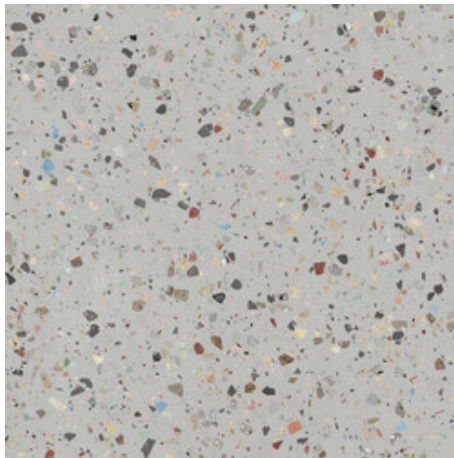

Series **Gemstone**

120x120 RC / 48"x48"

60x120 RC / 24"x48"

120x120 Rc / 48"x48"

WHITE PULIDO GRANILLA 120x120 RC
G.157 | Premium polished | Neutral Body Rectified.

GREY PULIDO GRANILLA 120x120 RC
G.157 | Premium polished | Neutral Body Rectified.

BLACK PULIDO GRANILLA 120x120 RC
G.157 | Premium polished | Neutral Body Rectified.

60x120 Rc / 24"x48"

WHITE PULIDO GRANILLA 60x120 RC
G.155 | Premium polished | Neutral Body Rectified.

GREY PULIDO GRANILLA 60x120 RC
G.155 | Premium polished | Neutral Body Rectified.

BLACK PULIDO GRANILLA 60x120 RC
G.155 | Premium polished | Neutral Body Rectified.

30x30 / 12"x12"

MOSAICO WHITE PULIDO 30x30
SP2037 | Polished |

MOSAICO GREY PULIDO 30x30
SP2037 | Polished |

MOSAICO BLACK PULIDO 30x30
SP2037 | Polished |