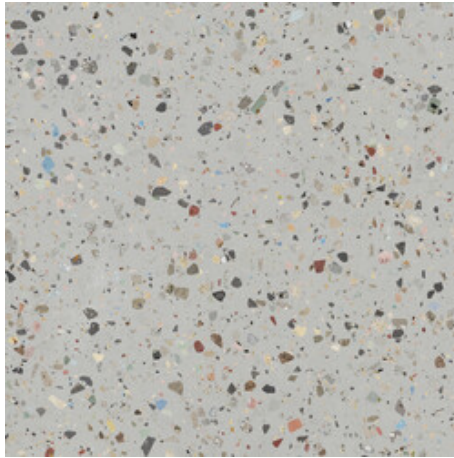

120x120 Rc / 48"x48"

**WHITE PULIDO GRANILLA 120x120 RC**  
G.157 | Premium polished | Neutral Body Rectified.

**GREY PULIDO GRANILLA 120x120 RC**  
G.157 | Premium polished | Neutral Body Rectified.

**BLACK PULIDO GRANILLA 120x120 RC**  
G.157 | Premium polished | Neutral Body Rectified.

60x120 Rc / 24"x48"

**WHITE PULIDO GRANILLA 60x120 RC**  
G.155 | Premium polished | Neutral Body Rectified.

**GREY PULIDO GRANILLA 60x120 RC**  
G.155 | Premium polished | Neutral Body Rectified.

**BLACK PULIDO GRANILLA 60x120 RC**  
G.155 | Premium polished | Neutral Body Rectified.