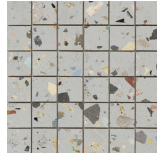

Series **Gemstone**

120x120 RC / 48"x48"

60x120 RC / 24"x48"

120x120 Rc / 48"x48"

WHITE PULIDO GRANILLA 120x120 RC
G.157 | Premium polished | Neutral Body Rectified.

GREY PULIDO GRANILLA 120x120 RC
G.157 | Premium polished | Neutral Body Rectified.

BLACK PULIDO GRANILLA 120x120 RC
G.157 | Premium polished | Neutral Body Rectified.

60x120 Rc / 24"x48"

WHITE PULIDO GRANILLA 60x120 RC
G.155 | Premium polished | Neutral Body Rectified.

GREY PULIDO GRANILLA 60x120 RC
G.155 | Premium polished | Neutral Body Rectified.

BLACK PULIDO GRANILLA 60x120 RC
G.155 | Premium polished | Neutral Body Rectified.

30x30 / 12"x12"

MOSAICO WHITE PULIDO 30x30
SP2041 | Polished |

MOSAICO GREY PULIDO 30x30
SP2041 | Polished |

MOSAICO BLACK PULIDO 30x30
SP2041 | Polished |