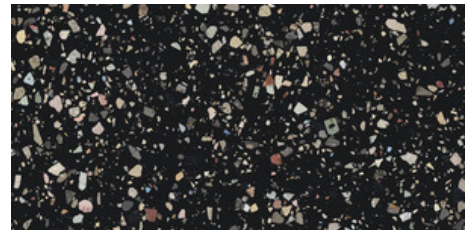

Series **Gemstone**

120x120 RC / 48"x48"

60x120 RC / 24"x48"

120x120 Rc / 48"x48"

WHITE PULIDO GRANILLA 120x120 RC
G.157 | Premium polished | Neutral Body Rectified.

GREY PULIDO GRANILLA 120x120 RC
G.157 | Premium polished | Neutral Body Rectified.

BLACK PULIDO GRANILLA 120x120 RC
G.157 | Premium polished | Neutral Body Rectified.

60x120 Rc / 24"x48"

WHITE PULIDO GRANILLA 60x120 RC
G.155 | Premium polished | Neutral Body Rectified.

GREY PULIDO GRANILLA 60x120 RC
G.155 | Premium polished | Neutral Body Rectified.

BLACK PULIDO GRANILLA 60x120 RC
G.155 | Premium polished | Neutral Body Rectified.

30x30 / 12"x12"

MOSAICO WHITE PULIDO 30x30
SP2037 | Polished |

MOSAICO GREY PULIDO 30x30
SP2037 | Polished |

MOSAICO BLACK PULIDO 30x30
SP2037 | Polished |