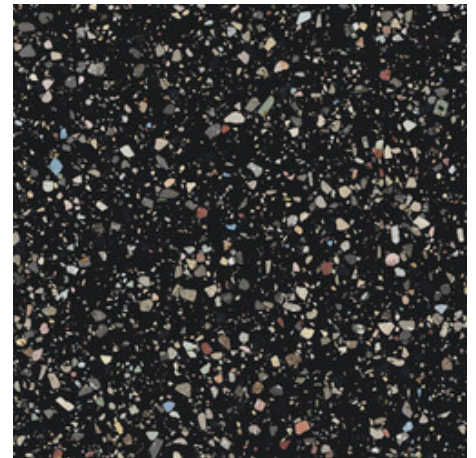

Series **Gemstone**

120x120 RC / 48"x48"

60x120 RC / 24"x48"

120x120 Rc / 48"x48"

WHITE PULIDO GRANILLA 120x120 RC
G.157 | Premium polished | Neutral Body Rectified.

GREY PULIDO GRANILLA 120x120 RC
G.157 | Premium polished | Neutral Body Rectified.

BLACK PULIDO GRANILLA 120x120 RC
G.157 | Premium polished | Neutral Body Rectified.

60x120 Rc / 24"x48"

WHITE PULIDO GRANILLA 60x120 RC
G.155 | Premium polished | Neutral Body Rectified.

GREY PULIDO GRANILLA 60x120 RC
G.155 | Premium polished | Neutral Body Rectified.

BLACK PULIDO GRANILLA 60x120 RC
G.155 | Premium polished | Neutral Body Rectified.

30x30 / 12"x12"

MOSAICO WHITE PULIDO 30x30
SP2041 | Polished |

MOSAICO GREY PULIDO 30x30
SP2041 | Polished |

MOSAICO BLACK PULIDO 30x30
SP2041 | Polished |