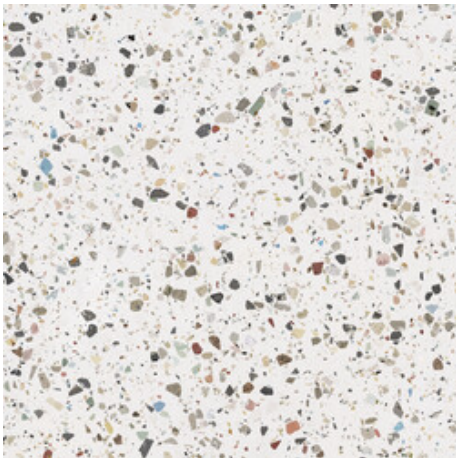

Series **Gemstone**

120x120 RC / 48"x48"

60x120 RC / 24"x48"

120x120 Rc / 48"x48"

WHITE PULIDO GRANILLA 120x120 RC
G.157 | Premium polished | Neutral Body Rectified.

GREY PULIDO GRANILLA 120x120 RC
G.157 | Premium polished | Neutral Body Rectified.

BLACK PULIDO GRANILLA 120x120 RC
G.157 | Premium polished | Neutral Body Rectified.

60x120 Rc / 24"x48"

WHITE PULIDO GRANILLA 60x120 RC
G.155 | Premium polished | Neutral Body Rectified.

GREY PULIDO GRANILLA 60x120 RC
G.155 | Premium polished | Neutral Body Rectified.

BLACK PULIDO GRANILLA 60x120 RC
G.155 | Premium polished | Neutral Body Rectified.

30x30 / 12"x12"

MOSAICO WHITE PULIDO 30x30
SP2037 | Polished |

MOSAICO GREY PULIDO 30x30
SP2037 | Polished |

MOSAICO BLACK PULIDO 30x30
SP2037 | Polished |