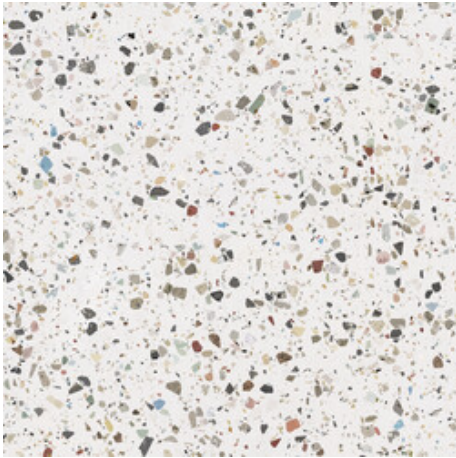

120x120 Rc / 48"x48"

**WHITE PULIDO GRANILLA 120x120 RC**  
G.157 | Premium polished | Neutral Body Rectified.

**GREY PULIDO GRANILLA 120x120 RC**  
G.157 | Premium polished | Neutral Body Rectified.

**BLACK PULIDO GRANILLA 120x120 RC**  
G.157 | Premium polished | Neutral Body Rectified.

60x120 Rc / 24"x48"

**WHITE PULIDO GRANILLA 60x120 RC**  
G.155 | Premium polished | Neutral Body Rectified.

**GREY PULIDO GRANILLA 60x120 RC**  
G.155 | Premium polished | Neutral Body Rectified.

**BLACK PULIDO GRANILLA 60x120 RC**  
G.155 | Premium polished | Neutral Body Rectified.