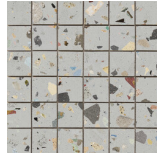

Series **Gemstone**

120x120 RC / 48"x48"

60x120 RC / 24"x48"

120x120 Rc / 48"x48"

WHITE PULIDO GRANILLA 120x120 RC
G.157 | Premium polished | Neutral Body Rectified.

GREY PULIDO GRANILLA 120x120 RC
G.157 | Premium polished | Neutral Body Rectified.

BLACK PULIDO GRANILLA 120x120 RC
G.157 | Premium polished | Neutral Body Rectified.

60x120 Rc / 24"x48"

WHITE PULIDO GRANILLA 60x120 RC
G.155 | Premium polished | Neutral Body Rectified.

GREY PULIDO GRANILLA 60x120 RC
G.155 | Premium polished | Neutral Body Rectified.

BLACK PULIDO GRANILLA 60x120 RC
G.155 | Premium polished | Neutral Body Rectified.

30x30 / 12"x12"

MOSAICO WHITE PULIDO 30x30
SP2037 | Polished |

MOSAICO GREY PULIDO 30x30
SP2037 | Polished |

MOSAICO BLACK PULIDO 30x30
SP2037 | Polished |