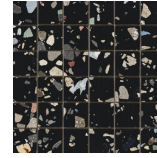

Series **Gemstone**

120x120 RC / 48"x48"

60x120 RC / 24"x48"

120x120 Rc / 48"x48"

WHITE PULIDO GRANILLA 120x120 RC
G.157 | Premium polished | Neutral Body Rectified.

GREY PULIDO GRANILLA 120x120 RC
G.157 | Premium polished | Neutral Body Rectified.

BLACK PULIDO GRANILLA 120x120 RC
G.157 | Premium polished | Neutral Body Rectified.

60x120 Rc / 24"x48"

WHITE PULIDO GRANILLA 60x120 RC
G.155 | Premium polished | Neutral Body Rectified.

GREY PULIDO GRANILLA 60x120 RC
G.155 | Premium polished | Neutral Body Rectified.

BLACK PULIDO GRANILLA 60x120 RC
G.155 | Premium polished | Neutral Body Rectified.

30x30 / 12"x12"

MOSAICO WHITE PULIDO 30x30
SP2041 | Polished |

MOSAICO GREY PULIDO 30x30
SP2041 | Polished |

MOSAICO BLACK PULIDO 30x30
SP2041 | Polished |