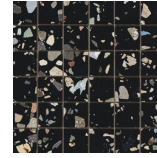

Series **Gemstone**

120x120 RC / 48"x48"

60x120 RC / 24"x48"

120x120 Rc / 48"x48"

WHITE PULIDO GRANILLA 120x120 RC
G.157 | Premium polished | Neutral Body Rectified.

GREY PULIDO GRANILLA 120x120 RC
G.157 | Premium polished | Neutral Body Rectified.

BLACK PULIDO GRANILLA 120x120 RC
G.157 | Premium polished | Neutral Body Rectified.

60x120 Rc / 24"x48"

WHITE PULIDO GRANILLA 60x120 RC
G.155 | Premium polished | Neutral Body Rectified.

GREY PULIDO GRANILLA 60x120 RC
G.155 | Premium polished | Neutral Body Rectified.

BLACK PULIDO GRANILLA 60x120 RC
G.155 | Premium polished | Neutral Body Rectified.

30x30 / 12"x12"

MOSAICO WHITE PULIDO 30x30
SP2037 | Polished |

MOSAICO GREY PULIDO 30x30
SP2037 | Polished |

MOSAICO BLACK PULIDO 30x30
SP2037 | Polished |