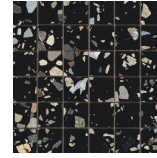

120x120 Rc / 48"x48"

**WHITE PULIDO GRANILLA 120x120 RC**  
G.157 | Premium polished | Neutral Body Rectified.

**GREY PULIDO GRANILLA 120x120 RC**  
G.157 | Premium polished | Neutral Body Rectified.

**BLACK PULIDO GRANILLA 120x120 RC**  
G.157 | Premium polished | Neutral Body Rectified.

60x120 Rc / 24"x48"

**WHITE PULIDO GRANILLA 60x120 RC**  
G.155 | Premium polished | Neutral Body Rectified.

**GREY PULIDO GRANILLA 60x120 RC**  
G.155 | Premium polished | Neutral Body Rectified.

**BLACK PULIDO GRANILLA 60x120 RC**  
G.155 | Premium polished | Neutral Body Rectified.

**30x30 / 12"x12"**

**MOSAICO WHITE PULIDO 30x30**  
SP2037 | Polished |

**MOSAICO GREY PULIDO 30x30**  
SP2037 | Polished |

**MOSAICO BLACK PULIDO 30x30**  
SP2037 | Polished |

---

**Technical Step**

---

Porcelain Tiles