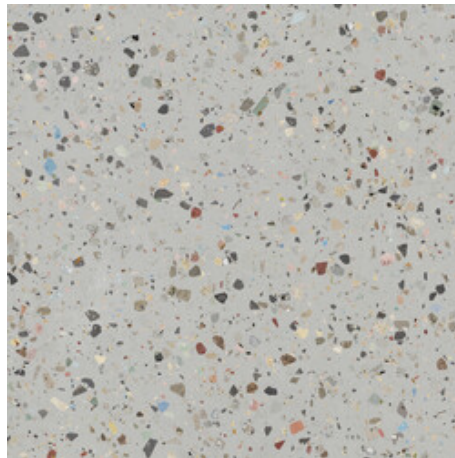

Series **Gemstone**

120x120 RC / 48"x48"

60x120 RC / 24"x48"

120x120 Rc / 48"x48"

WHITE PULIDO GRANILLA 120x120 RC
G.157 | Premium polished | Neutral Body Rectified.

GREY PULIDO GRANILLA 120x120 RC
G.157 | Premium polished | Neutral Body Rectified.

BLACK PULIDO GRANILLA 120x120 RC
G.157 | Premium polished | Neutral Body Rectified.

60x120 Rc / 24"x48"

WHITE PULIDO GRANILLA 60x120 RC
G.155 | Premium polished | Neutral Body Rectified.

GREY PULIDO GRANILLA 60x120 RC
G.155 | Premium polished | Neutral Body Rectified.

BLACK PULIDO GRANILLA 60x120 RC
G.155 | Premium polished | Neutral Body Rectified.

30x30 / 12"x12"

MOSAICO WHITE PULIDO 30x30
SP2041 | Polished |

MOSAICO GREY PULIDO 30x30
SP2041 | Polished |

MOSAICO BLACK PULIDO 30x30
SP2041 | Polished |