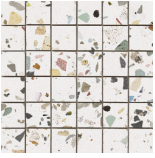

120x120 Rc / 48"x48"

**WHITE PULIDO GRANILLA 120x120 RC**  
G.157 | Premium polished | Neutral Body Rectified.

**GREY PULIDO GRANILLA 120x120 RC**  
G.157 | Premium polished | Neutral Body Rectified.

**BLACK PULIDO GRANILLA 120x120 RC**  
G.157 | Premium polished | Neutral Body Rectified.

60x120 Rc / 24"x48"

**WHITE PULIDO GRANILLA 60x120 RC**  
G.155 | Premium polished | Neutral Body Rectified.

**GREY PULIDO GRANILLA 60x120 RC**  
G.155 | Premium polished | Neutral Body Rectified.

**BLACK PULIDO GRANILLA 60x120 RC**  
G.155 | Premium polished | Neutral Body Rectified.

**30x30 / 12"x12"**

**MOSAICO WHITE PULIDO 30x30**  
SP2037 | Polished |

**MOSAICO GREY PULIDO 30x30**  
SP2037 | Polished |

**MOSAICO BLACK PULIDO 30x30**  
SP2037 | Polished |

---

**Technical Step**

---

Porcelain Tiles