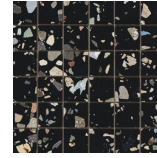

# Series **Gemstone**

120x120 RC / 48"x48"

60x120 RC / 24"x48"

120x120 Rc / 48"x48"

**WHITE PULIDO GRANILLA 120x120 RC**  
G.157 | Premium polished | Neutral Body Rectified.

**GREY PULIDO GRANILLA 120x120 RC**  
G.157 | Premium polished | Neutral Body Rectified.

**BLACK PULIDO GRANILLA 120x120 RC**  
G.157 | Premium polished | Neutral Body Rectified.

60x120 Rc / 24"x48"

**WHITE PULIDO GRANILLA 60x120 RC**  
G.155 | Premium polished | Neutral Body Rectified.

**GREY PULIDO GRANILLA 60x120 RC**  
G.155 | Premium polished | Neutral Body Rectified.

**BLACK PULIDO GRANILLA 60x120 RC**  
G.155 | Premium polished | Neutral Body Rectified.

**30x30 / 12"x12"**

**MOSAICO WHITE PULIDO 30x30**  
SP2037 | Polished |

**MOSAICO GREY PULIDO 30x30**  
SP2037 | Polished |

**MOSAICO BLACK PULIDO 30x30**  
SP2037 | Polished |

---

**Technical Step**

---

Porcelain Tiles

---

**RODAPIÉ 10X120 PULIDO**  
| 120X120 / 48"x48"

**RODAPIÉ 10X60 PULIDO**  
| 60X120 / 24"x48"