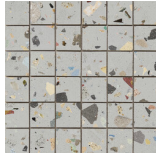

# Series **Gemstone**

120x120 RC / 48"x48"

60x120 RC / 24"x48"

120x120 Rc / 48"x48"

**WHITE PULIDO GRANILLA 120x120 RC**  
G.157 | Premium polished | Neutral Body Rectified.

**GREY PULIDO GRANILLA 120x120 RC**  
G.157 | Premium polished | Neutral Body Rectified.

**BLACK PULIDO GRANILLA 120x120 RC**  
G.157 | Premium polished | Neutral Body Rectified.

60x120 Rc / 24"x48"

**WHITE PULIDO GRANILLA 60x120 RC**  
G.155 | Premium polished | Neutral Body Rectified.

**GREY PULIDO GRANILLA 60x120 RC**  
G.155 | Premium polished | Neutral Body Rectified.

**BLACK PULIDO GRANILLA 60x120 RC**  
G.155 | Premium polished | Neutral Body Rectified.

**30x30 / 12"x12"**

**MOSAICO WHITE PULIDO 30x30**  
SP2037 | Polished |

**MOSAICO GREY PULIDO 30x30**  
SP2037 | Polished |