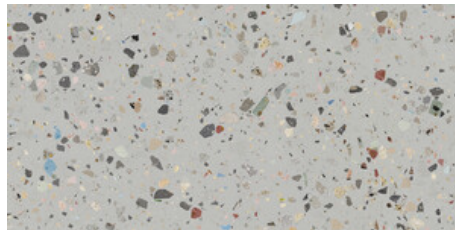

Series **Gemstone**

120x120 RC / 48"x48"

60x120 RC / 24"x48"

120x120 Rc / 48"x48"

WHITE PULIDO GRANILLA 120x120 RC
G.157 | Premium polished | Neutral Body Rectified.

GREY PULIDO GRANILLA 120x120 RC
G.157 | Premium polished | Neutral Body Rectified.

BLACK PULIDO GRANILLA 120x120 RC
G.157 | Premium polished | Neutral Body Rectified.

60x120 Rc / 24"x48"

WHITE PULIDO GRANILLA 60x120 RC
G.155 | Premium polished | Neutral Body Rectified.

GREY PULIDO GRANILLA 60x120 RC
G.155 | Premium polished | Neutral Body Rectified.

BLACK PULIDO GRANILLA 60x120 RC
G.155 | Premium polished | Neutral Body Rectified.

30x30 / 12"x12"

MOSAICO WHITE PULIDO 30x30
SP2041 | Polished |

MOSAICO GREY PULIDO 30x30
SP2041 | Polished |

MOSAICO BLACK PULIDO 30x30
SP2041 | Polished |