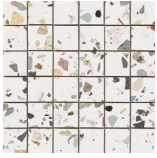

Series **Gemstone**

120x120 RC / 48"x48"

60x120 RC / 24"x48"

120x120 Rc / 48"x48"

WHITE PULIDO GRANILLA 120x120 RC
G.157 | Premium polished | Neutral Body Rectified.

GREY PULIDO GRANILLA 120x120 RC
G.157 | Premium polished | Neutral Body Rectified.

BLACK PULIDO GRANILLA 120x120 RC
G.157 | Premium polished | Neutral Body Rectified.

60x120 Rc / 24"x48"

WHITE PULIDO GRANILLA 60x120 RC
G.155 | Premium polished | Neutral Body Rectified.

GREY PULIDO GRANILLA 60x120 RC
G.155 | Premium polished | Neutral Body Rectified.

BLACK PULIDO GRANILLA 60x120 RC
G.155 | Premium polished | Neutral Body Rectified.

30x30 / 12"x12"

MOSAICO WHITE PULIDO 30x30
SP2041 | Polished |

MOSAICO GREY PULIDO 30x30
SP2041 | Polished |

MOSAICO BLACK PULIDO 30x30
SP2041 | Polished |