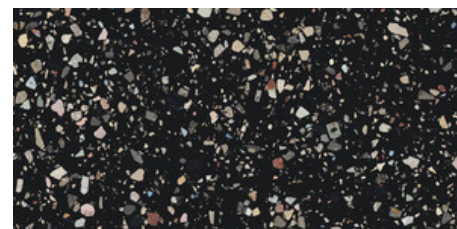

# Series **Gemstone**

120x120 RC / 48"x48"

60x120 RC / 24"x48"

120x120 Rc / 48"x48"

**WHITE PULIDO GRANILLA 120x120 RC**  
G.157 | Premium polished | Neutral Body Rectified.

**GREY PULIDO GRANILLA 120x120 RC**  
G.157 | Premium polished | Neutral Body Rectified.

**BLACK PULIDO GRANILLA 120x120 RC**  
G.157 | Premium polished | Neutral Body Rectified.

60x120 Rc / 24"x48"

**WHITE PULIDO GRANILLA 60x120 RC**  
G.155 | Premium polished | Neutral Body Rectified.

**GREY PULIDO GRANILLA 60x120 RC**  
G.155 | Premium polished | Neutral Body Rectified.

**BLACK PULIDO GRANILLA 60x120 RC**  
G.155 | Premium polished | Neutral Body Rectified.

**30x30 / 12"x12"**

**MOSAICO WHITE PULIDO 30x30**  
SP2037 | Polished |

**MOSAICO GREY PULIDO 30x30**  
SP2037 | Polished |