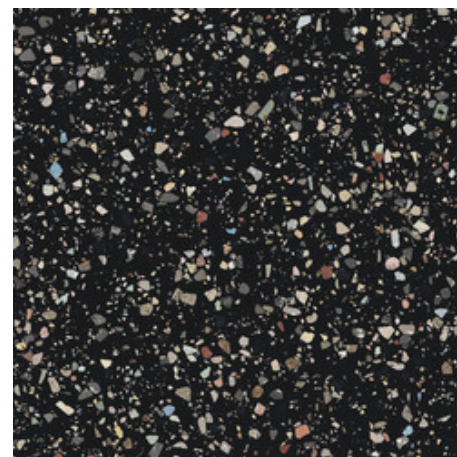

# Series **Gemstone**

120x120 RC / 48"x48"

60x120 RC / 24"x48"

120x120 Rc / 48"x48"

**WHITE PULIDO GRANILLA 120x120 RC**  
G.157 | Premium polished | Neutral Body Rectified.

**GREY PULIDO GRANILLA 120x120 RC**  
G.157 | Premium polished | Neutral Body Rectified.

**BLACK PULIDO GRANILLA 120x120 RC**  
G.157 | Premium polished | Neutral Body Rectified.

60x120 Rc / 24"x48"

**WHITE PULIDO GRANILLA 60x120 RC**  
G.155 | Premium polished | Neutral Body Rectified.

**GREY PULIDO GRANILLA 60x120 RC**  
G.155 | Premium polished | Neutral Body Rectified.

**BLACK PULIDO GRANILLA 60x120 RC**  
G.155 | Premium polished | Neutral Body Rectified.

**30x30 / 12"x12"**

**MOSAICO WHITE PULIDO 30x30**  
SP2037 | Polished |

**MOSAICO GREY PULIDO 30x30**  
SP2037 | Polished |