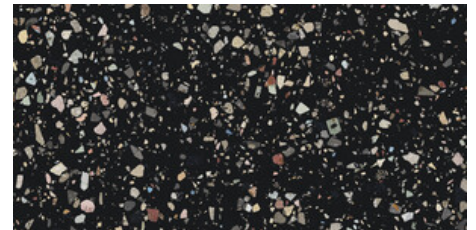

Series **Gemstone**

120x120 RC / 48"x48"

60x120 RC / 24"x48"

120x120 Rc / 48"x48"

WHITE PULIDO GRANILLA 120x120 RC
G.157 | Premium polished | Neutral Body Rectified.

GREY PULIDO GRANILLA 120x120 RC
G.157 | Premium polished | Neutral Body Rectified.

BLACK PULIDO GRANILLA 120x120 RC
G.157 | Premium polished | Neutral Body Rectified.

60x120 Rc / 24"x48"

WHITE PULIDO GRANILLA 60x120 RC
G.155 | Premium polished | Neutral Body Rectified.

GREY PULIDO GRANILLA 60x120 RC
G.155 | Premium polished | Neutral Body Rectified.

BLACK PULIDO GRANILLA 60x120 RC
G.155 | Premium polished | Neutral Body Rectified.

30x30 / 12"x12"

MOSAICO WHITE PULIDO 30x30
SP2041 | Polished |

MOSAICO GREY PULIDO 30x30
SP2041 | Polished |

MOSAICO BLACK PULIDO 30x30
SP2041 | Polished |