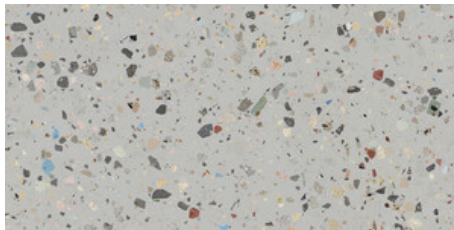

120x120 Rc / 48"x48"

**WHITE PULIDO GRANILLA 120x120 RC**  
G.157 | Premium polished | Neutral Body Rectified.

**GREY PULIDO GRANILLA 120x120 RC**  
G.157 | Premium polished | Neutral Body Rectified.

**BLACK PULIDO GRANILLA 120x120 RC**  
G.157 | Premium polished | Neutral Body Rectified.

60x120 Rc / 24"x48"

**WHITE PULIDO GRANILLA 60x120 RC**  
G.155 | Premium polished | Neutral Body Rectified.

**GREY PULIDO GRANILLA 60x120 RC**  
G.155 | Premium polished | Neutral Body Rectified.

**BLACK PULIDO GRANILLA 60x120 RC**  
G.155 | Premium polished | Neutral Body Rectified.