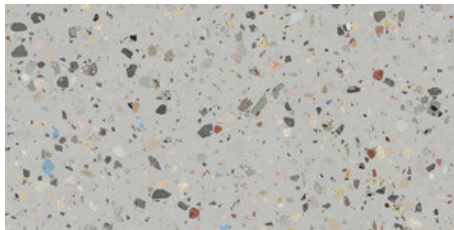

Series **Gemstone**

120x120 RC / 48"x48"

60x120 RC / 24"x48"

120x120 Rc / 48"x48"

WHITE PULIDO GRANILLA 120x120 RC
G.157 | Premium polished | Neutral Body Rectified.

GREY PULIDO GRANILLA 120x120 RC
G.157 | Premium polished | Neutral Body Rectified.

BLACK PULIDO GRANILLA 120x120 RC
G.157 | Premium polished | Neutral Body Rectified.

60x120 Rc / 24"x48"

WHITE PULIDO GRANILLA 60x120 RC
G.155 | Premium polished | Neutral Body Rectified.

GREY PULIDO GRANILLA 60x120 RC
G.155 | Premium polished | Neutral Body Rectified.

BLACK PULIDO GRANILLA 60x120 RC
G.155 | Premium polished | Neutral Body Rectified.

30x30 / 12"x12"

MOSAICO WHITE PULIDO 30x30
SP2037 | Polished |

MOSAICO GREY PULIDO 30x30
SP2037 | Polished |

MOSAICO BLACK PULIDO 30x30
SP2037 | Polished |