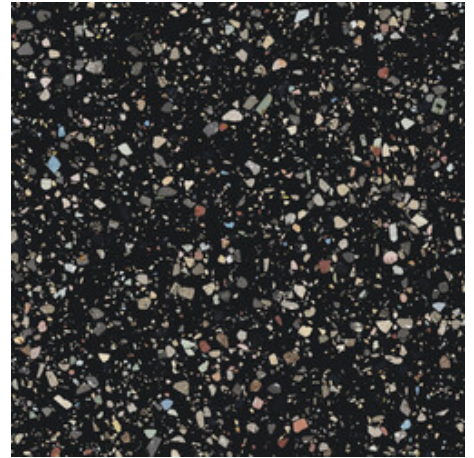

**cifre**  
cerámica

120x120 Rc / 48"x48"

**WHITE PULIDO GRANILLA 120x120 RC**  
G.157 | Premium polished | Neutral Body Rectified.

**GREY PULIDO GRANILLA 120x120 RC**  
G.157 | Premium polished | Neutral Body Rectified.

**BLACK PULIDO GRANILLA 120x120 RC**  
G.157 | Premium polished | Neutral Body Rectified.

60x120 Rc / 24"x48"

**WHITE PULIDO GRANILLA 60x120 RC**  
G.155 | Premium polished | Neutral Body Rectified.

**GREY PULIDO GRANILLA 60x120 RC**  
G.155 | Premium polished | Neutral Body Rectified.

**BLACK PULIDO GRANILLA 60x120 RC**  
G.155 | Premium polished | Neutral Body Rectified.