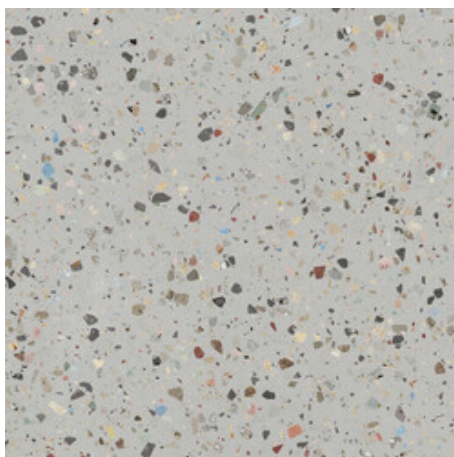

# Series **Gemstone**

120x120 RC / 48"x48"

60x120 RC / 24"x48"

120x120 Rc / 48"x48"

**WHITE PULIDO GRANILLA 120x120 RC**  
G.157 | Premium polished | Neutral Body Rectified.

**GREY PULIDO GRANILLA 120x120 RC**  
G.157 | Premium polished | Neutral Body Rectified.

**BLACK PULIDO GRANILLA 120x120 RC**  
G.157 | Premium polished | Neutral Body Rectified.

60x120 Rc / 24"x48"

**WHITE PULIDO GRANILLA 60x120 RC**  
G.155 | Premium polished | Neutral Body Rectified.

**GREY PULIDO GRANILLA 60x120 RC**  
G.155 | Premium polished | Neutral Body Rectified.

**BLACK PULIDO GRANILLA 60x120 RC**  
G.155 | Premium polished | Neutral Body Rectified.

**30x30 / 12"x12"**

**MOSAICO WHITE PULIDO 30x30**  
SP2037 | Polished |

**MOSAICO GREY PULIDO 30x30**  
SP2037 | Polished |