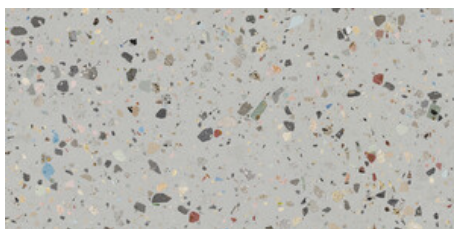

# Series **Gemstone**

120x120 RC / 48"x48"

60x120 RC / 24"x48"

120x120 Rc / 48"x48"

**WHITE PULIDO GRANILLA 120x120 RC**  
G.157 | Premium polished | Neutral Body Rectified.

**GREY PULIDO GRANILLA 120x120 RC**  
G.157 | Premium polished | Neutral Body Rectified.

**BLACK PULIDO GRANILLA 120x120 RC**  
G.157 | Premium polished | Neutral Body Rectified.

60x120 Rc / 24"x48"

**WHITE PULIDO GRANILLA 60x120 RC**  
G.155 | Premium polished | Neutral Body Rectified.

**GREY PULIDO GRANILLA 60x120 RC**  
G.155 | Premium polished | Neutral Body Rectified.

**BLACK PULIDO GRANILLA 60x120 RC**  
G.155 | Premium polished | Neutral Body Rectified.

**30x30 / 12"x12"**

**MOSAICO WHITE PULIDO 30x30**  
SP2037 | Polished |

**MOSAICO GREY PULIDO 30x30**  
SP2037 | Polished |