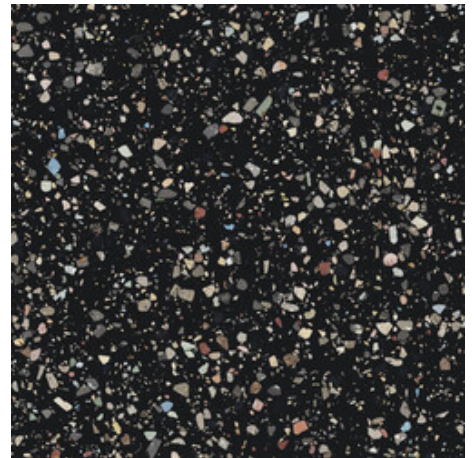

Series **Gemstone**

120x120 RC / 48"x48"

60x120 RC / 24"x48"

120x120 Rc / 48"x48"

WHITE PULIDO GRANILLA 120x120 RC
G.157 | Premium polished | Neutral Body Rectified.

GREY PULIDO GRANILLA 120x120 RC
G.157 | Premium polished | Neutral Body Rectified.

BLACK PULIDO GRANILLA 120x120 RC
G.157 | Premium polished | Neutral Body Rectified.

60x120 Rc / 24"x48"

WHITE PULIDO GRANILLA 60x120 RC
G.155 | Premium polished | Neutral Body Rectified.

GREY PULIDO GRANILLA 60x120 RC
G.155 | Premium polished | Neutral Body Rectified.

BLACK PULIDO GRANILLA 60x120 RC
G.155 | Premium polished | Neutral Body Rectified.

30x30 / 12"x12"

MOSAICO WHITE PULIDO 30x30
SP2037 | Polished |

MOSAICO GREY PULIDO 30x30
SP2037 | Polished |

MOSAICO BLACK PULIDO 30x30
SP2037 | Polished |