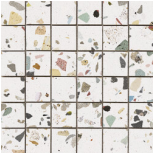

# Series **Gemstone**

120x120 RC / 48"x48"

60x120 RC / 24"x48"

120x120 Rc / 48"x48"

**WHITE PULIDO GRANILLA 120x120 RC**  
G.157 | Premium polished | Neutral Body Rectified.

**GREY PULIDO GRANILLA 120x120 RC**  
G.157 | Premium polished | Neutral Body Rectified.

**BLACK PULIDO GRANILLA 120x120 RC**  
G.157 | Premium polished | Neutral Body Rectified.

60x120 Rc / 24"x48"

**WHITE PULIDO GRANILLA 60x120 RC**  
G.155 | Premium polished | Neutral Body Rectified.

**GREY PULIDO GRANILLA 60x120 RC**  
G.155 | Premium polished | Neutral Body Rectified.

**BLACK PULIDO GRANILLA 60x120 RC**  
G.155 | Premium polished | Neutral Body Rectified.

**30x30 / 12"x12"**

**MOSAICO WHITE PULIDO 30x30**  
SP2037 | Polished |

**MOSAICO GREY PULIDO 30x30**  
SP2037 | Polished |