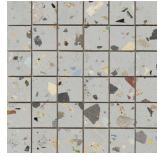

120x120 Rc / 48"x48"

**WHITE PULIDO GRANILLA 120x120 RC**  
G.157 | Premium polished | Neutral Body Rectified.

**GREY PULIDO GRANILLA 120x120 RC**  
G.157 | Premium polished | Neutral Body Rectified.

**BLACK PULIDO GRANILLA 120x120 RC**  
G.157 | Premium polished | Neutral Body Rectified.

60x120 Rc / 24"x48"

**WHITE PULIDO GRANILLA 60x120 RC**  
G.155 | Premium polished | Neutral Body Rectified.

**GREY PULIDO GRANILLA 60x120 RC**  
G.155 | Premium polished | Neutral Body Rectified.

**BLACK PULIDO GRANILLA 60x120 RC**  
G.155 | Premium polished | Neutral Body Rectified.

**30x30 / 12"x12"**

**MOSAICO WHITE PULIDO 30x30**  
SP2037 | Polished |

**MOSAICO GREY PULIDO 30x30**  
SP2037 | Polished |

**MOSAICO BLACK PULIDO 30x30**  
SP2037 | Polished |

---

**Technical Step**

---

Porcelain Tiles