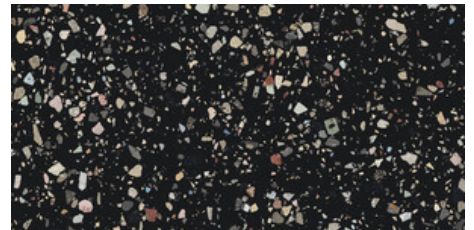

120x120 Rc / 48"x48"

**WHITE PULIDO GRANILLA 120x120 RC**  
G.157 | Premium polished | Neutral Body Rectified.

**GREY PULIDO GRANILLA 120x120 RC**  
G.157 | Premium polished | Neutral Body Rectified.

**BLACK PULIDO GRANILLA 120x120 RC**  
G.157 | Premium polished | Neutral Body Rectified.

60x120 Rc / 24"x48"

**WHITE PULIDO GRANILLA 60x120 RC**  
G.155 | Premium polished | Neutral Body Rectified.

**GREY PULIDO GRANILLA 60x120 RC**  
G.155 | Premium polished | Neutral Body Rectified.

**BLACK PULIDO GRANILLA 60x120 RC**  
G.155 | Premium polished | Neutral Body Rectified.