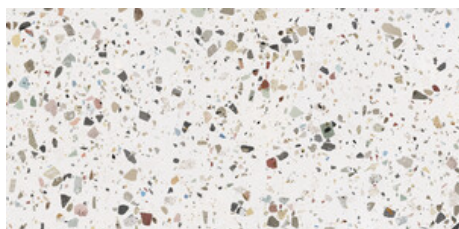

# Series **Gemstone**

120x120 RC / 48"x48"

60x120 RC / 24"x48"

120x120 Rc / 48"x48"

**WHITE PULIDO GRANILLA 120x120 RC**  
G.157 | Premium polished | Neutral Body Rectified.

**GREY PULIDO GRANILLA 120x120 RC**  
G.157 | Premium polished | Neutral Body Rectified.

**BLACK PULIDO GRANILLA 120x120 RC**  
G.157 | Premium polished | Neutral Body Rectified.

60x120 Rc / 24"x48"

**WHITE PULIDO GRANILLA 60x120 RC**  
G.155 | Premium polished | Neutral Body Rectified.

**GREY PULIDO GRANILLA 60x120 RC**  
G.155 | Premium polished | Neutral Body Rectified.

**BLACK PULIDO GRANILLA 60x120 RC**  
G.155 | Premium polished | Neutral Body Rectified.

**30x30 / 12"x12"**

**MOSAICO WHITE PULIDO 30x30**  
SP2037 | Polished |

**MOSAICO GREY PULIDO 30x30**  
SP2037 | Polished |