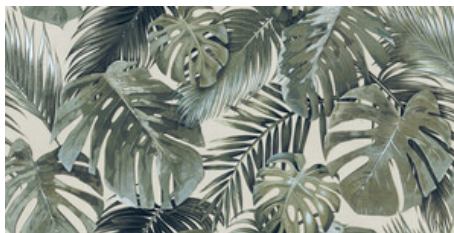

cifre
cerámica

Series Garden

60x120 XS RC / 24"x48"

60x120 Xs Rc / 24"x48"

**ARECA DARK MATE 60x120 XS RC
PB**
G.185 | MATT | White body
Rectified.

**ARECA LIGHT MATE 60x120 XS RC
PB**
G.185 | MATT | White body
Rectified.