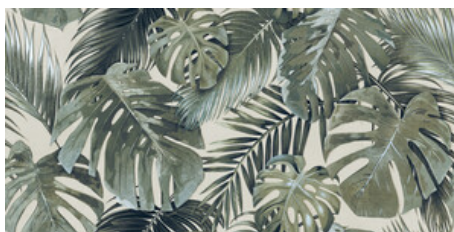

60x120 Xs Rc / 24"x48"

**ARECA DARK MATE 60x120 XS RC
PB**
G.185 | MATT | White body
Rectified.

**ARECA LIGHT MATE 60x120 XS RC
PB**
G.185 | MATT | White body
Rectified.

Gallery