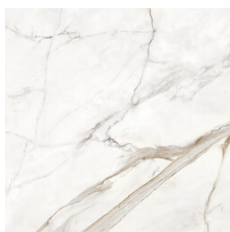

60x60 SI / 24"x24"

FREYA WHITE MATE 60X60 XS
G.66 | MATT | Neutral Body

FREYA GOLD MATE 60X60 XS
G.66 | MATT | Neutral Body

25x50 Xs Pb / 10"x20"

**FREYA WHITE BRILLO 25x50 XS
PB**
G.114 | GLOSSY | White body