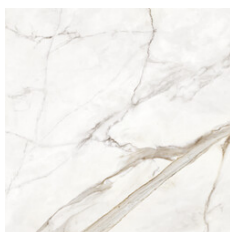

---

**60x60 SI / 24"x24"**

---

**FREYA WHITE MATE 60X60 XS**  
G.66 | MATT | Neutral Body

**FREYA GOLD MATE 60X60 XS**  
G.66 | MATT | Neutral Body

---

**25x50 Xs Pb / 10"x20"**

---