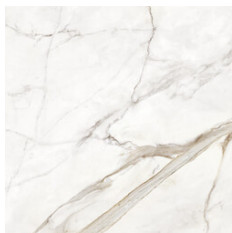

60x60 SI / 24"x24"

FREYA WHITE MATE 60X60 XS
G.66 | MATT | Neutral Body

FREYA GOLD MATE 60X60 XS
G.66 | MATT | Neutral Body

25x50 Xs Pb / 10"x20"

**FREYA WHITE BRILLO 25x50 XS
PB**
G.114 | GLOSSY | White body