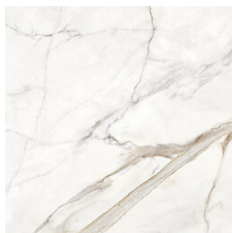

---

**60x60 SI / 24"x24"**

---

**FREYA WHITE MATE 60X60 XS**  
G.66 | MATT | Neutral Body

**FREYA GOLD MATE 60X60 XS**  
G.66 | MATT | Neutral Body

---

**25x50 Xs Pb / 10"x20"**

---