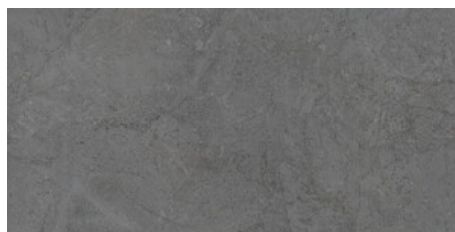

**FREELAND ANTHRACITE MATE
60x120 SL RC**
G.207 | MATT | Neutral Body
Rectified.