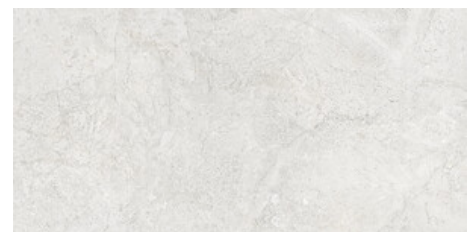

**FREELAND WHITE LAPADO MATE
60x120 SL RC**
G.209 | LAPADO MATE | Neutral Body
Rectified.