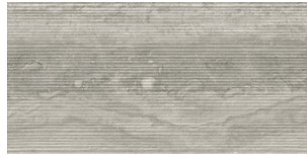

**FIRENZE HOMEY VEIN GREIGE
MATE 30X60 SL RC**
. | MATT | Neutral Body
Rectified.