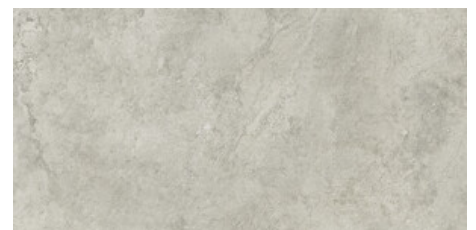

**FIRENZE VEIN PEARL MATE  
60x120 SL RC**  
G.207 | MATT | Neutral Body  
Rectified.

**FIRENZE VEIN GREIGE MATE  
60x120 SL RC**  
G.207 | MATT | Neutral Body  
Rectified.

**FIRENZE CROSS IVORY LAPADO  
MATE 60x120 SL RC**  
G.209 | LAPADO MATE | Neutral Body  
Rectified.