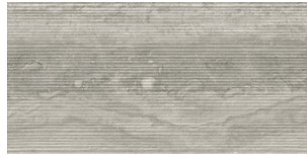

**FIRENZE HOMEY VEIN PEARL MATE  
30X60 SL RC**  
. | MATT | Neutral Body  
Rectified.

**FIRENZE HOMEY VEIN GREIGE  
MATE 30X60 SL RC**  
. | MATT | Neutral Body  
Rectified.

**Technical Step**

Porcelain Tiles