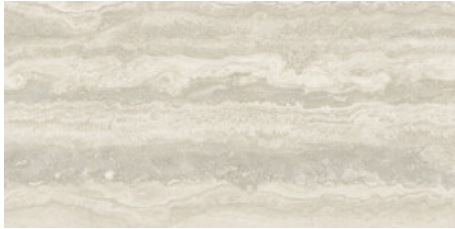

60x120 SI Rc / 24"x48"

**FIRENZE VEIN IVORY LAPADO
MATE 60x120 SL RC**
G.209 | LAPADO MATE | Neutral Body
Rectified.