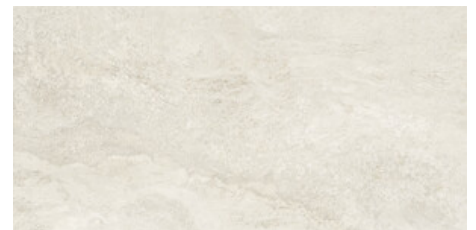

**FIRENZE VEIN GREIGE LAPADO  
MATE 60x120 SL RC**  
G.209 | LAPADO MATE | Neutral Body  
Rectified.

**FIRENZE VEIN IVORY MATE  
60x120 SL R**  
G.207 | MATT | Neutral Body  
Rectified.

**FIRENZE VEIN WHITE MATE  
60x120 SL RC**  
G.207 | MATT | Neutral Body  
Rectified.