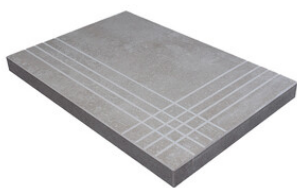

LULA WHITE BRILLO 25x50 XS PB
G.115 | GLOSSY | White body

LULA GOLD BRILLO 25x50 XS PB
G.115 | GLOSSY | White body

Technical Step

Porcelain Tiles

RODAPIÉ 7,5X60
| 60X60 / 24"x24"

PELDAÑO ROMO 60X60
| 60X60 / 24"x24"

PELDAÑO ANGULO ROMO 60X60
| 60X60 / 24"x24"

PELDAÑO GRADONE RECTO 60X60
| 60X60 / 24"x24"

PELDAÑO ANGULO GRADONE RECTO 60X60
| 60X60 / 24"x24"

Gallery