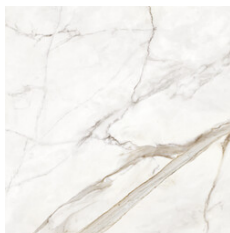

60x60 SI / 24"x24"

WHITE MATE 60X60 XS
G.66 | MATT | Neutral Body

GOLD MATE 60X60 XS
G.66 | MATT | Neutral Body

25x50 Xs Pb / 10"x20"

WHITE BRILLO 25x50 XS PB
G.114 | GLOSSY | White body

GOLD BRILLO 25x50 XS PB
G.114 | GLOSSY | White body