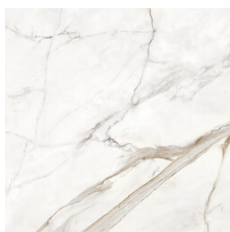

**60x60 SI / 24"x24"**

---

**WHITE MATE 60X60 XS**  
G.66 | MATT | Neutral Body

**GOLD MATE 60X60 XS**  
G.66 | MATT | Neutral Body

**25x50 Xs Pb / 10"x20"**

---

**WHITE BRILLO 25x50 XS PB**  
G.114 | GLOSSY | White body