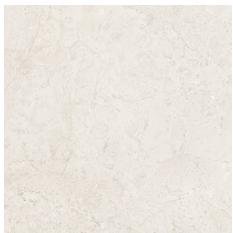

60x60 SI Rc / 24"x24"

IVORY MATE 60X60 SL
G.87 | MATT | Neutral Body
Rectified.