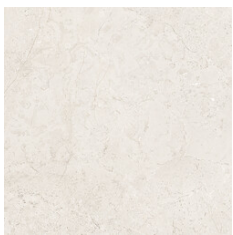

60x60 SI Rc / 24"x24"

IVORY MATE 60X60 SL
G.87 | MATT | Neutral Body
Rectified.