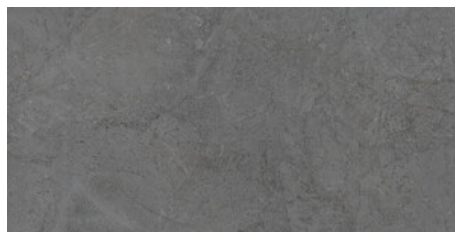

ANTHRACITE MATE 60x120 SL RC
G.207 | MATT | Neutral Body Rectified.