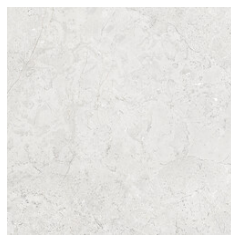

TESLA PEARL MATE 60x120 SL RC
G.208 | MATT | Neutral Body
Rectified.

TESLA ANTHRACITE MATE 60x120 SL RC
G.208 | MATT | Neutral Body
Rectified.

60x60 SI Rc / 24"x24"

IVORY MATE 60X60 SL
G.87 | MATT | Neutral Body
Rectified.