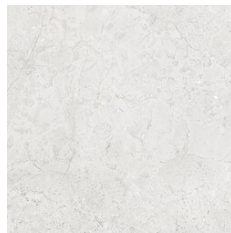

**TESLA PEARL MATE 60x120 SL RC**  
G.208 | MATT | Neutral Body  
Rectified.

**TESLA ANTHRACITE MATE 60x120 SL RC**  
G.208 | MATT | Neutral Body  
Rectified.

**60x60 SI Rc / 24"x24"**

**IVORY MATE 60X60 SL**  
G.87 | MATT | Neutral Body  
Rectified.