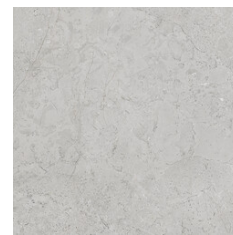

PEARL MATE 60X60 SL
G.87 | MATT | Neutral Body
Rectified.