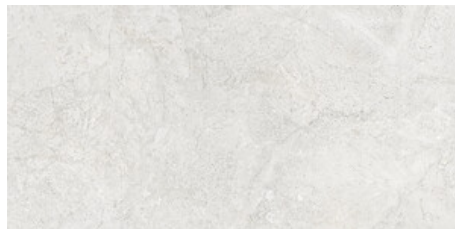

WHITE MATE 60x120 SL RC
G.207 | MATT | Neutral Body Rectified.