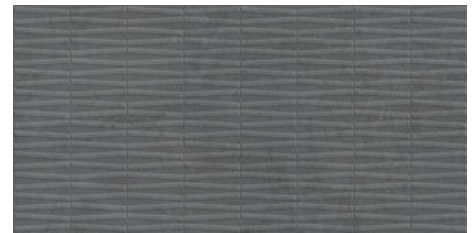

TESLA ANTHRACITE MATE 60x120 SL RC
G.208 | MATT | Neutral Body
Rectified.