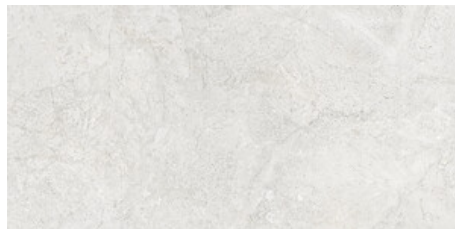

**PEARL LAPADO MATE 120x120 SL RC**  
G.205 | LAPADO MATE | Neutral Body Rectified.

**ANTHRACITE LAPADO MATE 120x120 SL RC**  
G.205 | LAPADO MATE | Neutral Body Rectified.

**60x120 SI Rc / 24"x48"**

**IVORY MATE 60x120 SL RC**  
G.207 | MATT | Neutral Body Rectified.