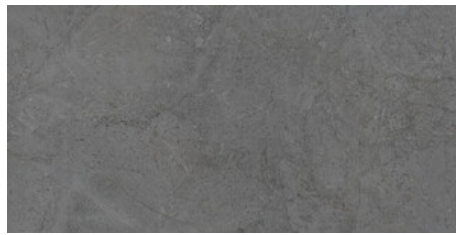

ANTHRACITE LAPADO MATE 60x120 SL RC
G.209 | LAPADO MATE | Neutral Body
Rectified.