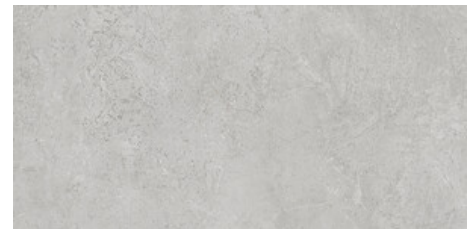

PEARL MATE 60x120 SL RC
G.207 | MATT | Neutral Body Rectified.