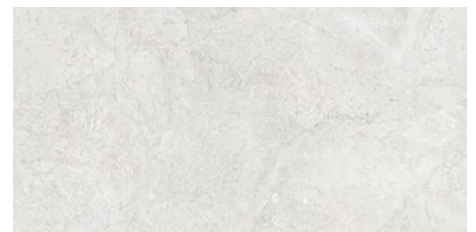

WHITE LAPADO MATE 60x120 SL RC
G.209 | LAPADO MATE | Neutral Body Rectified.