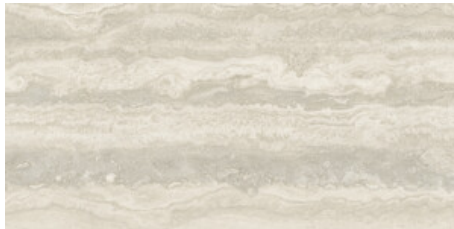

VEIN IVORY MATE 60x120 SL R
G.207 | MATT | Neutral Body
Rectified.