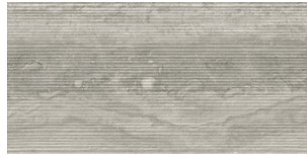

**HOMEY VEIN PEARL MATE 30X60
SL RC**
. | MATT | Neutral Body
Rectified.

**HOMEY VEIN GREIGE MATE 30X60
SL RC**
. | MATT | Neutral Body
Rectified.

Technical Step

Porcelain Tiles

RODAPIÉ 10X60
| 60X120 / 24"x48"