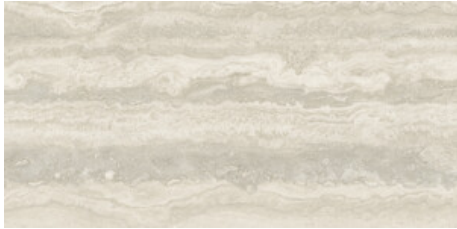

60x120 SI Rc / 24"x48"

**VEIN IVORY LAPADO MATE
60x120 SL RC**
G.209 | LAPADO MATE | Neutral Body
Rectified.