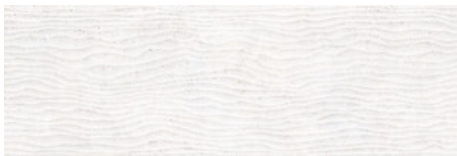

EVER MURO WHITE MATE 57X26
SP2045 | MATT |

30x90 Rc / 12"x36"

EVER WHITE MATE 30x90 RC
G.104 | MATT | White body
Rectified.

EVER PEARL MATE 30x90 RC
G.104 | MATT | White body
Rectified.

EVER CREAM MATE 30x90 RC
G.104 | MATT | White body
Rectified.