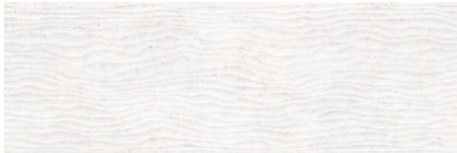

EVER MURO WHITE MATE 57X26
SP2045 | MATT |

30x90 Rc / 12"x36"

EVER WHITE MATE 30x90 RC
G.104 | MATT | White body
Rectified.

EVER PEARL MATE 30x90 RC
G.104 | MATT | White body
Rectified.

EVER CREAM MATE 30x90 RC
G.104 | MATT | White body
Rectified.