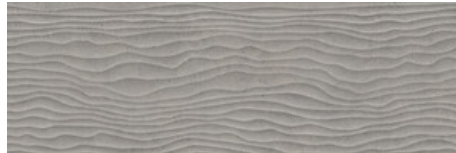

EVER DUNE PEARL MATE 30x90 RC
G.112 | MATT | White body
Rectified.