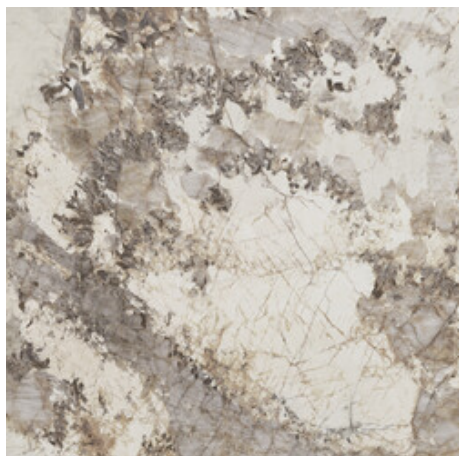

120x280 Rc / 48"x111"

ESPLENDOR GOLD PULIDO 120X280

RC

G.196 | Polished | Coloured body
Rectified.

ESPLENDOR BLUE PULIDO 120X280

RC

G.196 | Polished | Coloured body
Rectified.

120x120 Rc / 48"x48"

**ESPLENDOR GOLD PULIDO
120x120 RC**
G.192 | Polished | Neutral Body
Rectified.

**ESPLENDOR BLUE PULIDO 120x120
RC**
G.192 | Polished | Neutral Body
Rectified.

60x120 Rc / 24"x48"

**ESPLENDOR GOLD PULIDO 60x120
RC**
G.177 | Polished | Neutral Body
Rectified.