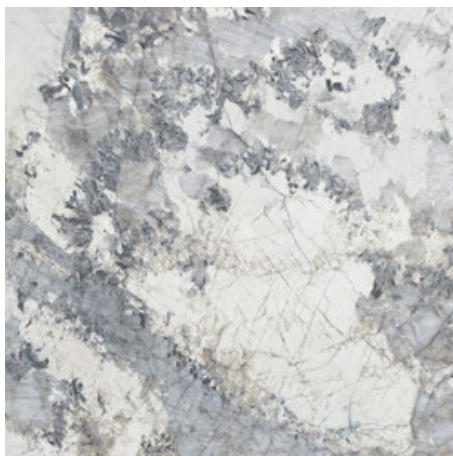

**120x280 Rc / 48"x111"**

**ESPLENDOR GOLD PULIDO 120X280**

**RC**  
G.196 | Polished | Coloured body  
Rectified.

**ESPLENDOR BLUE PULIDO 120X280**

**RC**  
G.196 | Polished | Coloured body  
Rectified.

---