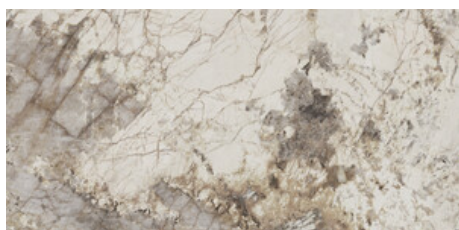

**120x280 Rc / 48"x111"**

**ESPLENDOR GOLD PULIDO 120X280**

**RC**  
G.196 | Polished | Coloured body  
Rectified.

**ESPLENDOR BLUE PULIDO 120X280**

**RC**  
G.196 | Polished | Coloured body  
Rectified.

---