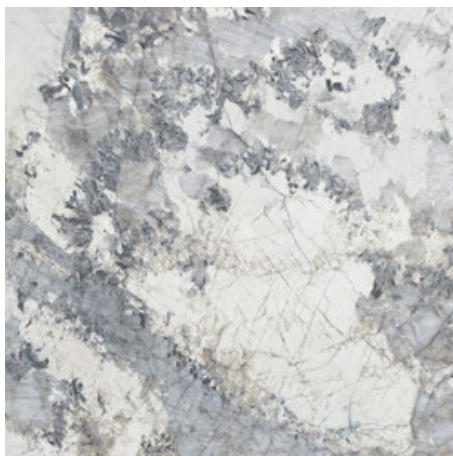

**ESPLENDOR BLUE PULIDO 120x120
RC**
G.192 | Polished | Neutral Body
Rectified.