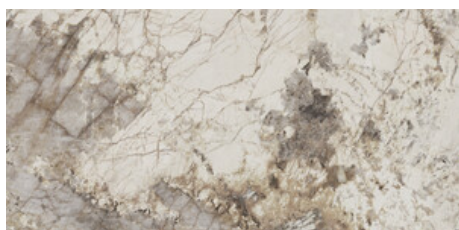

60x120 Rc / 24"x48"

**ESPLENDOR GOLD PULIDO 60x120
RC**
G.177 | Polished | Neutral Body
Rectified.