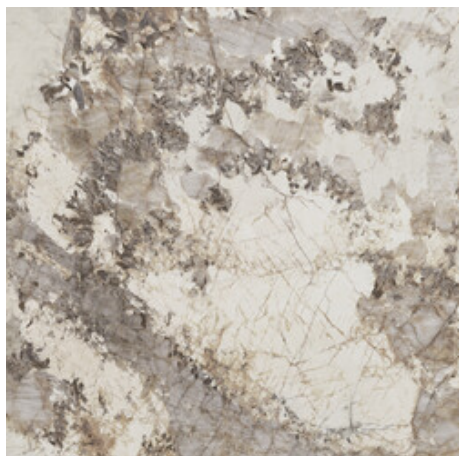

**120x280 Rc / 48"x111"**

**ESPLENDOR GOLD PULIDO 120X280**

**RC**  
G.196 | Polished | Coloured body  
Rectified.

**ESPLENDOR BLUE PULIDO 120X280**

**RC**  
G.196 | Polished | Coloured body  
Rectified.

---