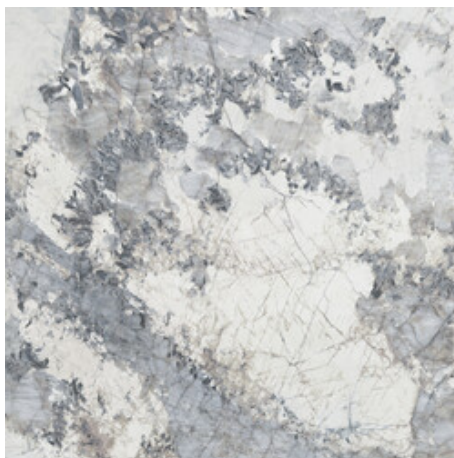

120x280 Rc / 48"x111"

ESPLENDOR GOLD PULIDO 120X280

RC
G.196 | Polished | Coloured body
Rectified.

ESPLENDOR BLUE PULIDO 120X280

RC
G.196 | Polished | Coloured body
Rectified.

120x120 Rc / 48"x48"

**ESPLENDOR GOLD PULIDO
120x120 RC**
G.192 | Polished | Neutral Body
Rectified.

**ESPLENDOR BLUE PULIDO 120x120
RC**
G.192 | Polished | Neutral Body
Rectified.

60x120 Rc / 24"x48"

**ESPLENDOR GOLD PULIDO 60x120
RC**
G.177 | Polished | Neutral Body
Rectified.

**ESPLENDOR BLUE PULIDO 60x120
RC**
G.177 | Polished | Neutral Body
Rectified.