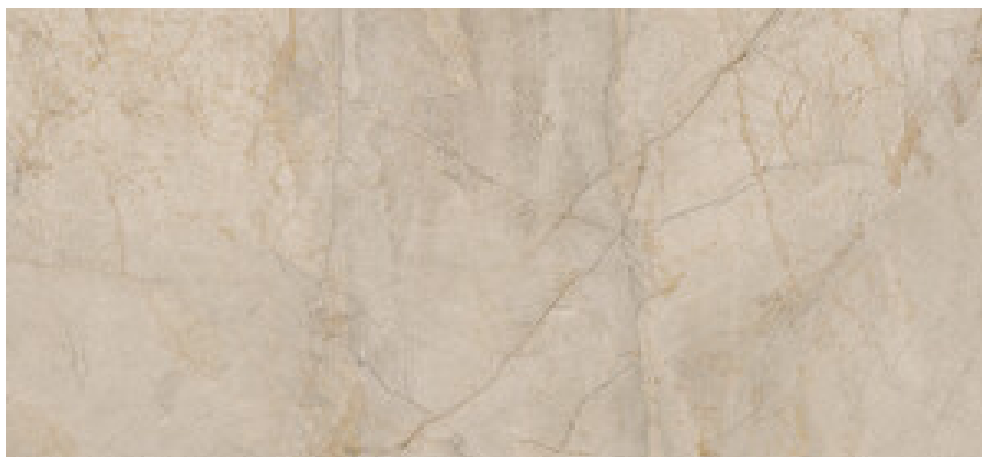

120x260 Rc / 48"x103"

EGEO CREAM PULIDO 120x260 RC

G.199 | Polished | Coloured body
Rectified.

EGEO IVORY PULIDO 120x260 RC

G.199 | Polished | Coloured body
Rectified.

EGEO PEARL PULIDO 120x260 RC

G.199 | Polished | Coloured body
Rectified.

120x120 Rc / 48"x48"

EGEO CREAM PULIDO 120x120 RC
G.192 | Polished | Neutral Body
Rectified.

EGEO IVORY PULIDO 120x120 RC
G.192 | Polished | Neutral Body
Rectified.

EGEO PEARL PULIDO 120x120 RC
G.192 | Polished | Neutral Body
Rectified.