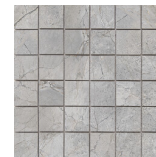

60x120 Rc / 24"x48"

EGEO CREAM PULIDO 60x120 RC
G.177 | Polished | Neutral Body
Rectified.

EGEO IVORY PULIDO 60x120 RC
G.177 | Polished | Neutral Body
Rectified.

EGEO PEARL PULIDO 60x120 RC
G.177 | Polished | Neutral Body
Rectified.

32,5x22,5 /

**EGEO HEXAGON AMPLE PEARL
PULIDO 32,5X22,5**
SP2046 | Polished |

**EGEO HEXAGON AMPLE CREAM
PULIDO 32,5X22,5**
SP2046 | Polished |

**EGEO HEXAGON AMPLE IVORY
PULIDO 32,5X22,5**
SP2046 | Polished |

30x30 / 12"x12"

**EGEO MOSAICO PEARL PULIDO
30X30**
SP2037 | Polished |

**EGEO MOSAICO IVORY PULIDO
30X30**
SP2037 | Polished |

**EGEO MOSAICO PEARL PULIDO
30X30**
SP2037 | Polished |

**EGEO MOSAICO IVORY PULIDO
30X30**
SP2037 | Polished |