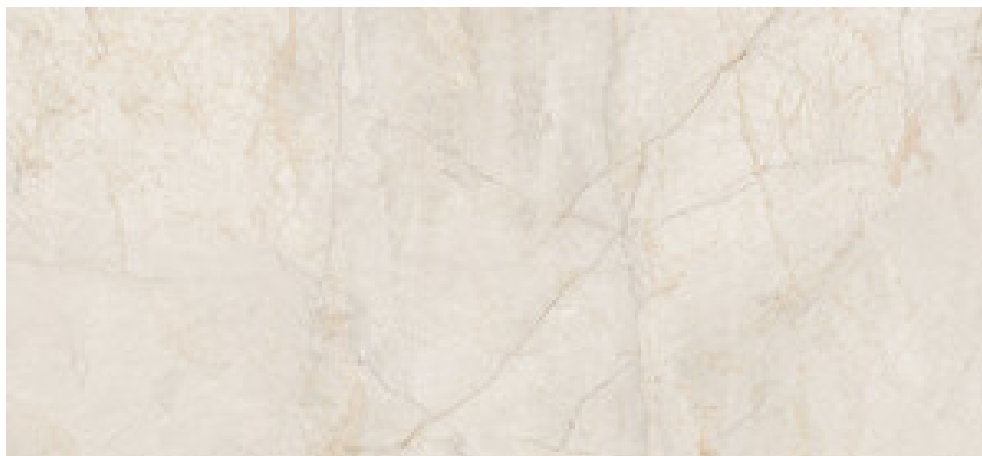

**120x260 Rc / 48"x103"**

---

**EGEO CREAM PULIDO 120x260 RC**

G.199 | Polished | Coloured body  
Rectified.

**EGEO IVORY PULIDO 120x260 RC**

G.199 | Polished | Coloured body  
Rectified.

**EGEO PEARL PULIDO 120x260 RC**