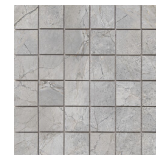

60x120 Rc / 24"x48"

EGEO CREAM PULIDO 60x120 RC
G.177 | Polished | Neutral Body
Rectified.

EGEO IVORY PULIDO 60x120 RC
G.177 | Polished | Neutral Body
Rectified.

EGEO PEARL PULIDO 60x120 RC
G.177 | Polished | Neutral Body
Rectified.

32,5x22,5 /

**EGEO HEXAGON AMPLE PEARL
PULIDO 32,5X22,5**
SP2046 | Polished |

**EGEO HEXAGON AMPLE CREAM
PULIDO 32,5X22,5**
SP2046 | Polished |

**EGEO HEXAGON AMPLE IVORY
PULIDO 32,5X22,5**
SP2046 | Polished |

30x30 / 12"x12"

**EGEO MOSAICO PEARL PULIDO
30X30**
SP2037 | Polished |

**EGEO MOSAICO IVORY PULIDO
30X30**
SP2037 | Polished |

**EGEO MOSAICO PEARL PULIDO
30X30**
SP2037 | Polished |

**EGEO MOSAICO IVORY PULIDO
30X30**
SP2037 | Polished |

**EGEO MOSAICO CREAM PULIDO
30X30**
SP2037 | Polished |

26x27 / 11"x11"

**EGEO HEXAGON IVORY PULIDO
26X27**
SP2051 | Polished |

**EGEO HEXAGON CREAM PULIDO
26X27**
SP2051 | Polished |

**EGEO HEXAGON PEARL PULIDO
26X27**
SP2051 | Polished |