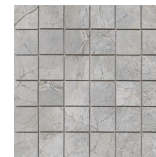

60x120 Rc / 24"x48"

EGEO CREAM PULIDO 60x120 RC
G.177 | Polished | Neutral Body
Rectified.

EGEO IVORY PULIDO 60x120 RC
G.177 | Polished | Neutral Body
Rectified.

EGEO PEARL PULIDO 60x120 RC
G.177 | Polished | Neutral Body
Rectified.

32,5x22,5 /

**EGEO HEXAGON AMPLE PEARL
PULIDO 32,5X22,5**
SP2046 | Polished |

**EGEO HEXAGON AMPLE CREAM
PULIDO 32,5X22,5**
SP2046 | Polished |

**EGEO HEXAGON AMPLE IVORY
PULIDO 32,5X22,5**
SP2046 | Polished |

30x30 / 12"x12"

**EGEO MOSAICO PEARL PULIDO
30X30**
SP2041 | Polished |

**EGEO MOSAICO IVORY PULIDO
30X30**
SP2041 | Polished |

**EGEO MOSAICO PEARL PULIDO
30X30**
SP2037 | Polished |

**EGEO MOSAICO IVORY PULIDO
30X30**
SP2037 | Polished |