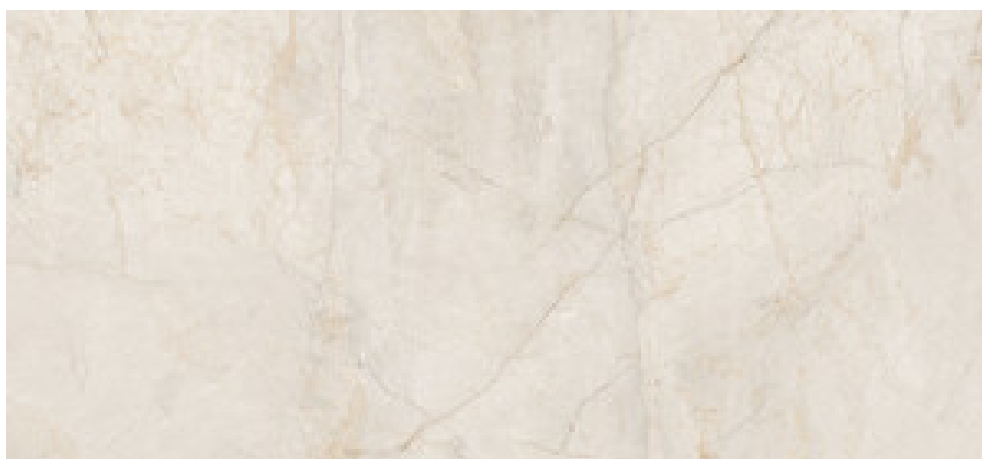

120x260 Rc / 48"x103"

EGEO CREAM PULIDO 120x260 RC

G.199 | Polished | Coloured body
Rectified.

EGEO IVORY PULIDO 120x260 RC

G.199 | Polished | Coloured body
Rectified.

EGEO PEARL PULIDO 120x260 RC

G.199 | Polished | Coloured body
Rectified.