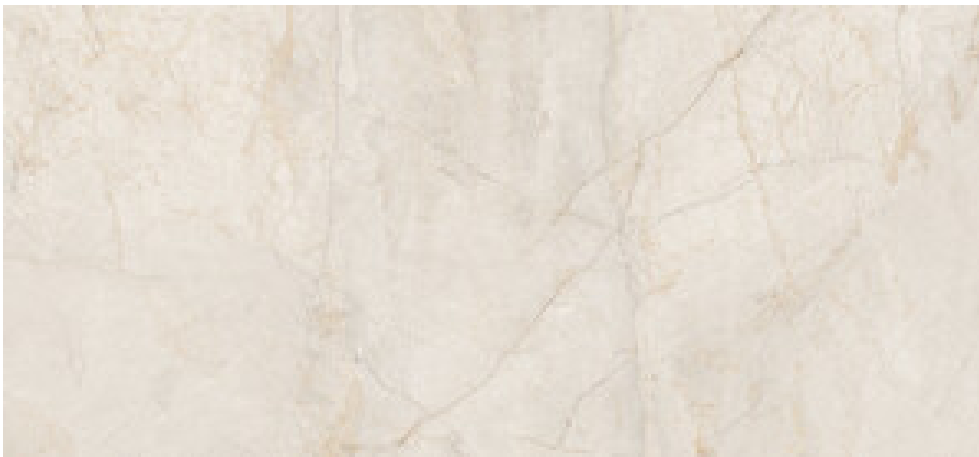

120x260 Rc / 48"x103"

EGEO CREAM PULIDO 120x260 RC
G.199 | Polished | Coloured body
Rectified.

EGEO IVORY PULIDO 120x260 RC
G.199 | Polished | Coloured body
Rectified.

EGEO PEARL PULIDO 120x260 RC

G.199 | Polished | Coloured body
Rectified.