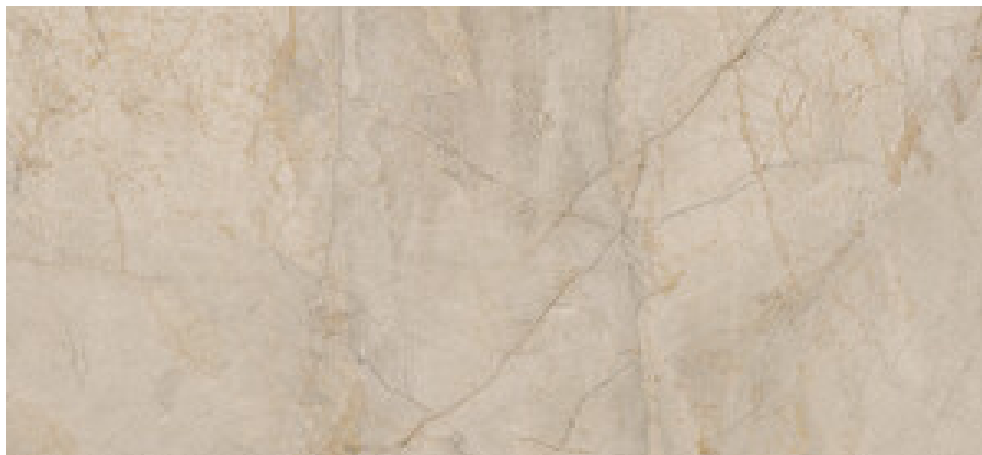

**120x260 Rc / 48"x103"**

---

**EGEO CREAM PULIDO 120x260 RC**

G.199 | Polished | Coloured body  
Rectified.

**EGEO IVORY PULIDO 120x260 RC**

G.199 | Polished | Coloured body  
Rectified.

**EGEO PEARL PULIDO 120x260 RC**