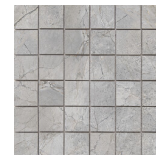

**EGEO HEXAGON AMPLE IVORY  
PULIDO 32,5X22,5**  
SP2046 | Polished |

30x30 / 12"x12"

**EGEO MOSAICO PEARL PULIDO  
30X30**  
SP2037 | Polished |

**EGEO MOSAICO IVORY PULIDO  
30X30**  
SP2037 | Polished |

**EGEO MOSAICO PEARL PULIDO  
30X30**  
SP2037 | Polished |

**EGEO MOSAICO IVORY PULIDO  
30X30**  
SP2037 | Polished |

**EGEO MOSAICO CREAM PULIDO  
30X30**  
SP2037 | Polished |

26x27 / 11"x11"

**EGEO HEXAGON IVORY PULIDO  
26X27**  
SP2051 | Polished |