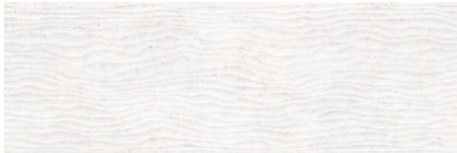

**MURO WHITE MATE 57X26**  
SP2045 | MATT |

**30x90 Rc / 12"x36"**

**WHITE MATE 30x90 RC**  
G.104 | MATT | White body  
Rectified.

**PEARL MATE 30x90 RC**  
G.104 | MATT | White body  
Rectified.

**CREAM MATE 30x90 RC**  
G.104 | MATT | White body  
Rectified.