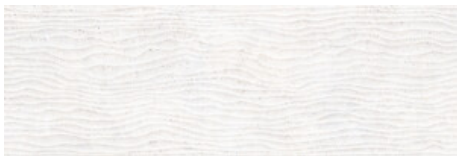

**MURO WHITE MATE 57X26**  
SP2045 | MATT |

**30x90 Rc / 12"x36"**

**WHITE MATE 30x90 RC**  
G.104 | MATT | White body  
Rectified.

**PEARL MATE 30x90 RC**  
G.104 | MATT | White body  
Rectified.

**CREAM MATE 30x90 RC**  
G.104 | MATT | White body  
Rectified.