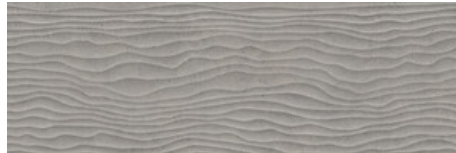

DUNE PEARL MATE 30x90 RC
G.112 | MATT | White body
Rectified.