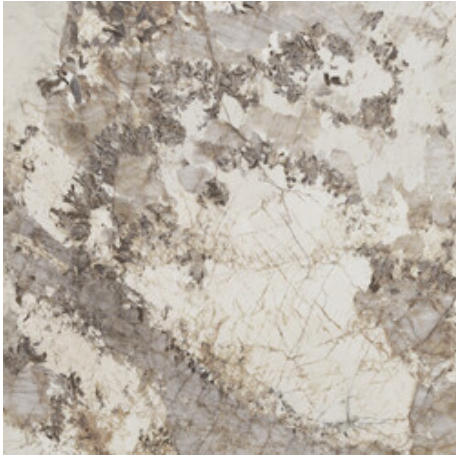

120x280 Rc / 48"x111"

GOLD PULIDO 120X280 RC
G.196 | Polished | Coloured body
Rectified.

BLUE PULIDO 120X280 RC
G.196 | Polished | Coloured body
Rectified.

120x120 Rc / 48"x48"

GOLD PULIDO 120x120 RC
G.192 | Polished | Neutral Body
Rectified.

BLUE PULIDO 120x120 RC
G.192 | Polished | Neutral Body
Rectified.

60x120 Rc / 24"x48"

GOLD PULIDO 60x120 RC
G.177 | Polished | Neutral Body
Rectified.

BLUE PULIDO 60x120 RC
G.177 | Polished | Neutral Body
Rectified.