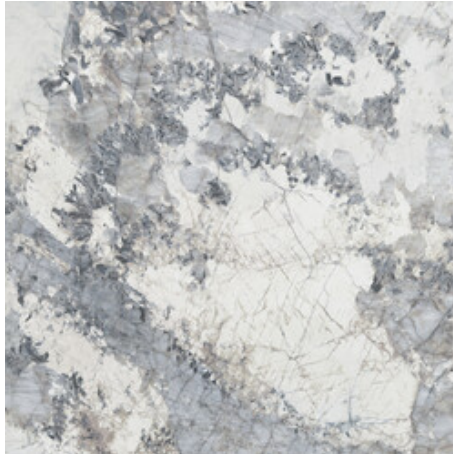

120x280 Rc / 48"x111"

GOLD PULIDO 120X280 RC
G.196 | Polished | Coloured body
Rectified.

BLUE PULIDO 120X280 RC
G.196 | Polished | Coloured body
Rectified.

120x120 Rc / 48"x48"

GOLD PULIDO 120x120 RC
G.192 | Polished | Neutral Body
Rectified.

BLUE PULIDO 120x120 RC
G.192 | Polished | Neutral Body
Rectified.

60x120 Rc / 24"x48"

GOLD PULIDO 60x120 RC
G.177 | Polished | Neutral Body
Rectified.

BLUE PULIDO 60x120 RC
G.177 | Polished | Neutral Body
Rectified.