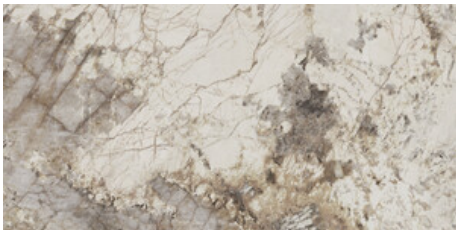

120x280 Rc / 48"x111"

GOLD PULIDO 120X280 RC
G.196 | Polished | Coloured body
Rectified.

BLUE PULIDO 120X280 RC
G.196 | Polished | Coloured body
Rectified.

120x120 Rc / 48"x48"

GOLD PULIDO 120x120 RC
G.192 | Polished | Neutral Body
Rectified.

BLUE PULIDO 120x120 RC
G.192 | Polished | Neutral Body
Rectified.

60x120 Rc / 24"x48"

GOLD PULIDO 60x120 RC
G.177 | Polished | Neutral Body
Rectified.

BLUE PULIDO 60x120 RC
G.177 | Polished | Neutral Body
Rectified.