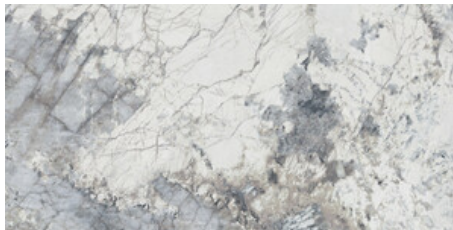

120x280 Rc / 48"x111"

GOLD PULIDO 120X280 RC
G.196 | Polished | Coloured body
Rectified.

BLUE PULIDO 120X280 RC
G.196 | Polished | Coloured body
Rectified.

120x120 Rc / 48"x48"

GOLD PULIDO 120x120 RC
G.192 | Polished | Neutral Body
Rectified.

BLUE PULIDO 120x120 RC
G.192 | Polished | Neutral Body
Rectified.

60x120 Rc / 24"x48"

GOLD PULIDO 60x120 RC
G.177 | Polished | Neutral Body
Rectified.

BLUE PULIDO 60x120 RC
G.177 | Polished | Neutral Body
Rectified.