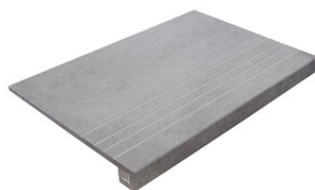

PELDAÑO ANGULO GRADONE RECTO 60X120
| 60X120 / 24"x48"