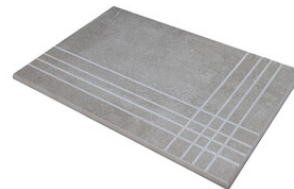

PELDAÑO ANGULO ROMO 60X120
| 60X120 / 24"x48"